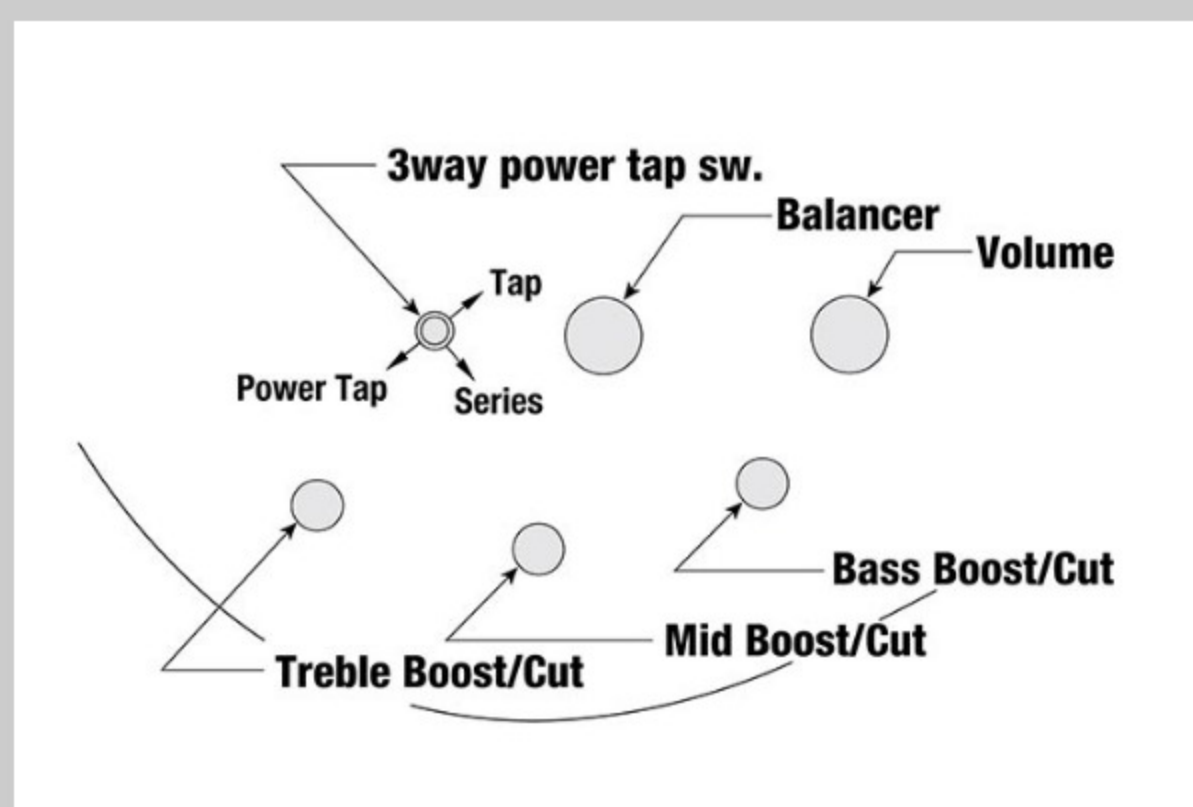

SR375E

COLOR VARIATION :

SPB : Sapphire Blue

SPEC

SPECS

neck type	SR5 / 5pc Maple/Walnut neck
top/back/body	Maple body
fretboard	Jatoba fretboard / White dot inlay
fret	Medium frets
number of frets	24
bridge	Accu-cast B125 bridge
string space	16.5mm
neck pickup	PowerSpan Dual Coil neck pickup (Passive)
bridge pickup	PowerSpan Dual Coil bridge pickup (Passive)
equaliser	Ibanez Custom Electronics 3-band EQ w/3-way Power Tap switch
factory tuning	1G,2D,3A,4E,5B
strings	D'Addario® EXL165 + .130
string gauge	.045/.065/.085/.105/.130
hardware color	Cosmo black

NECK DIMENSIONS

Scale :	864mm/34"
a : Width	45mm at NUT
b : Width	68mm at 24F
c : Thickness	19.5mm at 1F
d : Thickness	21.5mm at 12F
Radius :	305mmR

DESCRIPTION +

CONTROLS

DESCRIPTION

+

FREQUENCY RESPONSE

DESCRIPTION