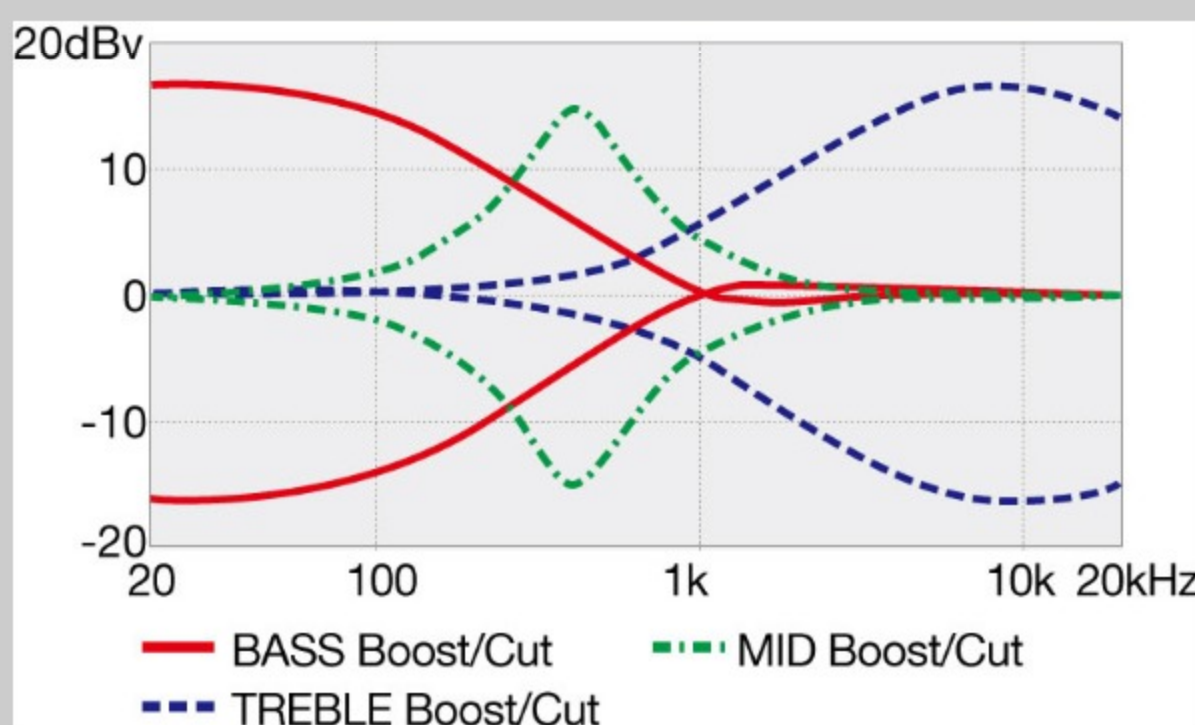

SR375E

COLOR VARIATION :

SPB : Sapphire Blue

SPEC

SPECS

neck type	SR5 / 5pc Maple/Walnut neck
top/back/body	Maple body
fretboard	Jatoba fretboard / White dot inlay
fret	Medium frets
number of frets	24
bridge	Accu-cast B125 bridge
string space	16.5mm
neck pickup	PowerSpan Dual Coil neck pickup (Passive)
bridge pickup	PowerSpan Dual Coil bridge pickup (Passive)
equaliser	Ibanez Custom Electronics 3-band EQ w/3-way Power Tap switch
factory tuning	1G,2D,3A,4E,5B
strings	D'Addario® EXL165 + .130
string gauge	.045/.065/.085/.105/.130
hardware color	Cosmo black

NECK DIMENSIONS

Scale :	864mm/34"
a : Width	45mm at NUT
b : Width	68mm at 24F
c : Thickness	19.5mm at 1F
d : Thickness	21.5mm at 12F
Radius :	305mmR

DESCRIPTION +

CONTROLS

DESCRIPTION

+

FREQUENCY RESPONSE

DESCRIPTION