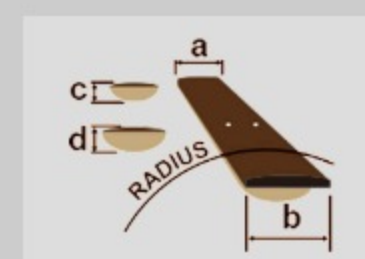

SR375E

COLOR VARIATION :

SPB : Sapphire Blue

SPEC

SPECS

neck type	SR5 / 5pc Maple/Walnut neck
top/back/body	Maple body
fretboard	Jatoba fretboard / White dot inlay
fret	Medium frets
number of frets	24
bridge	Accu-cast B125 bridge
string space	16.5mm
neck pickup	PowerSpan Dual Coil neck pickup (Passive)
bridge pickup	PowerSpan Dual Coil bridge pickup (Passive)
equaliser	Ibanez Custom Electronics 3-band EQ w/3-way Power Tap switch
factory tuning	1G,2D,3A,4E,5B
strings	D'Addario® EXL165 + .130
string gauge	.045/.065/.085/.105/.130
hardware color	Cosmo black

NECK DIMENSIONS

Scale :	864mm/34"
a : Width	45mm at NUT
b : Width	68mm at 24F
c : Thickness	19.5mm at 1F
d : Thickness	21.5mm at 12F
Radius :	305mmR

DESCRIPTION +

CONTROLS

DESCRIPTION

+

FREQUENCY RESPONSE

DESCRIPTION