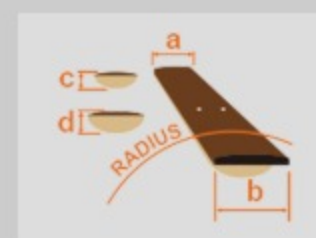

# SR375EF

BBT : Brown Burst

COLOR VARIATION :

SHARE : [f](#) [t](#)

### SPEC

neck type	SR5 / 5pc Maple/Walnut neck
top/back/body	Maple body
fretboard	Jatoba / White dot inlay
fret	Fretless
bridge	Accu-cast B125 bridge
string space	16.5mm
neck pickup	PowerSpan Dual Coil neck pickup (Passive)
bridge pickup	PowerSpan Dual Coil bridge pickup (Passive)
equaliser	Ibanez Custom Electronics 3-band EQ w/3-way Power Tap switch
hardware color	Cosmo black

### NECK DIMENSIONS

Scale :	864mm/34"
a : Width	45mm at NUT
b : Width	68mm at 24F
c : Thickness	19.5mm at 1F
d : Thickness	21.5mm at 12F
Radius :	305mmR