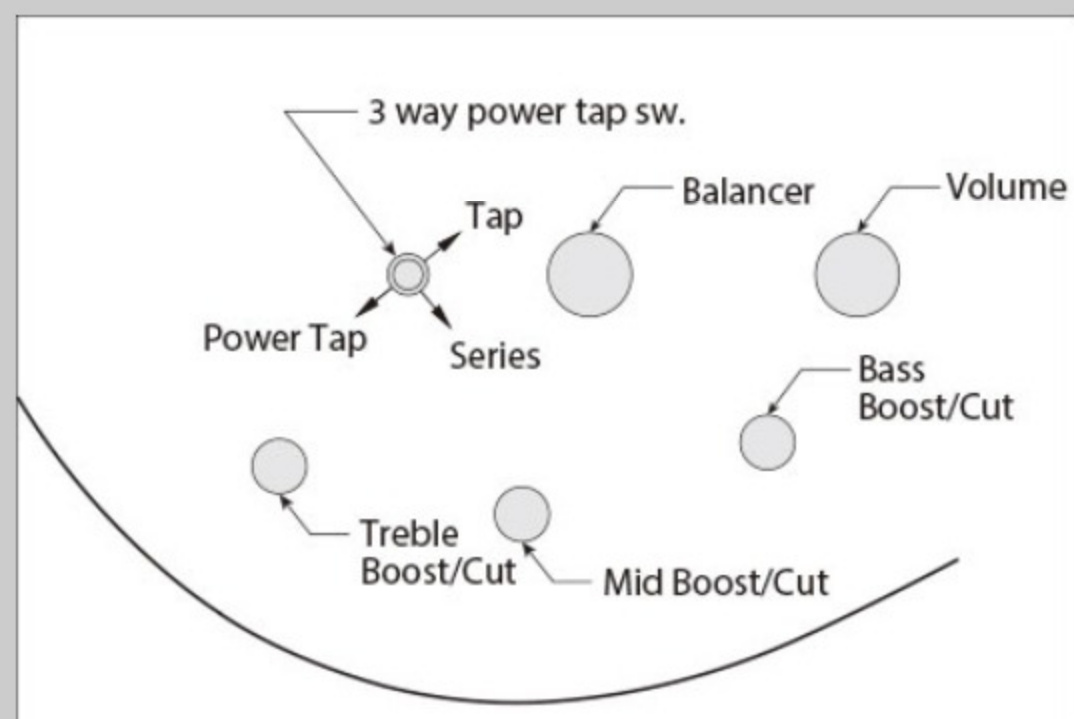

SR375EF

BBT : Brown Burst

COLOR VARIATION :

SHARE : [f](#) [t](#)

SPEC

SPEC

neck type	SR5 / 5pc Maple/Walnut neck
top/back/body	Maple body
fretboard	Jatoba / White dot inlay
fret	Fretless
bridge	Accu-cast B125 bridge
string space	16.5mm
neck pickup	PowerSpan Dual Coil neck pickup (Passive)
bridge pickup	PowerSpan Dual Coil bridge pickup (Passive)
equaliser	Ibanez Custom Electronics 3-band EQ w/3-way Power Tap switch
hardware color	Cosmo black

NECK DIMENSIONS

Scale :	864mm/34"
a : Width	45mm at NUT
b : Width	68mm at 24F
c : Thickness	19.5mm at 1F
d : Thickness	21.5mm at 12F
Radius :	305mmR

CONTROLS

FREQUENCY RESPONSE

OTHERS

Recommended Case WB250C