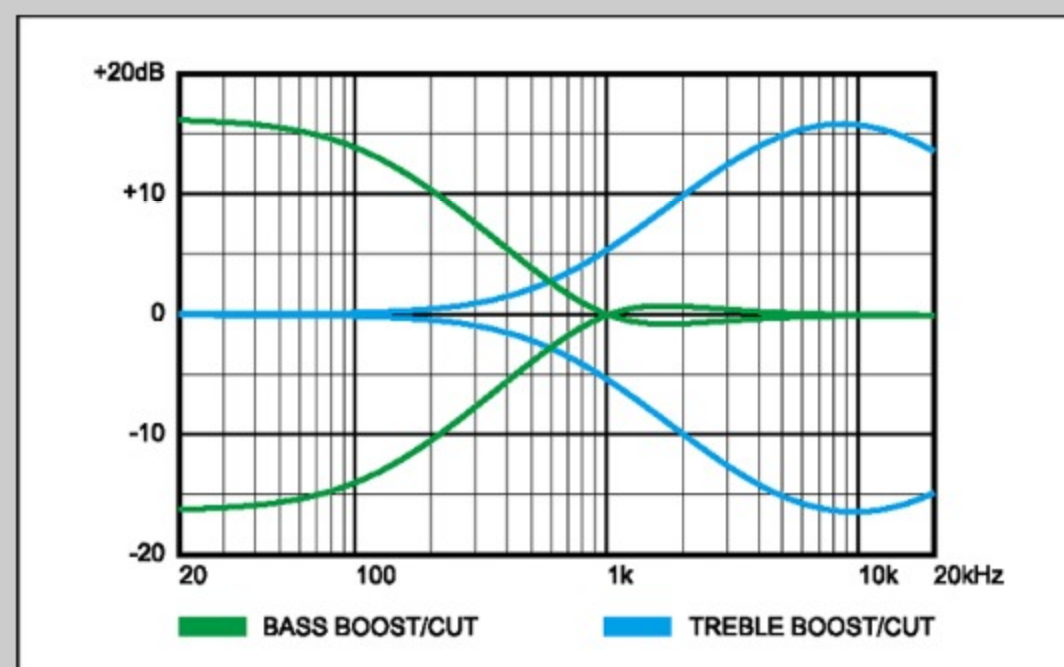

FREQUENCY RESPONSE

OTHERS

Recommended Case WB250C