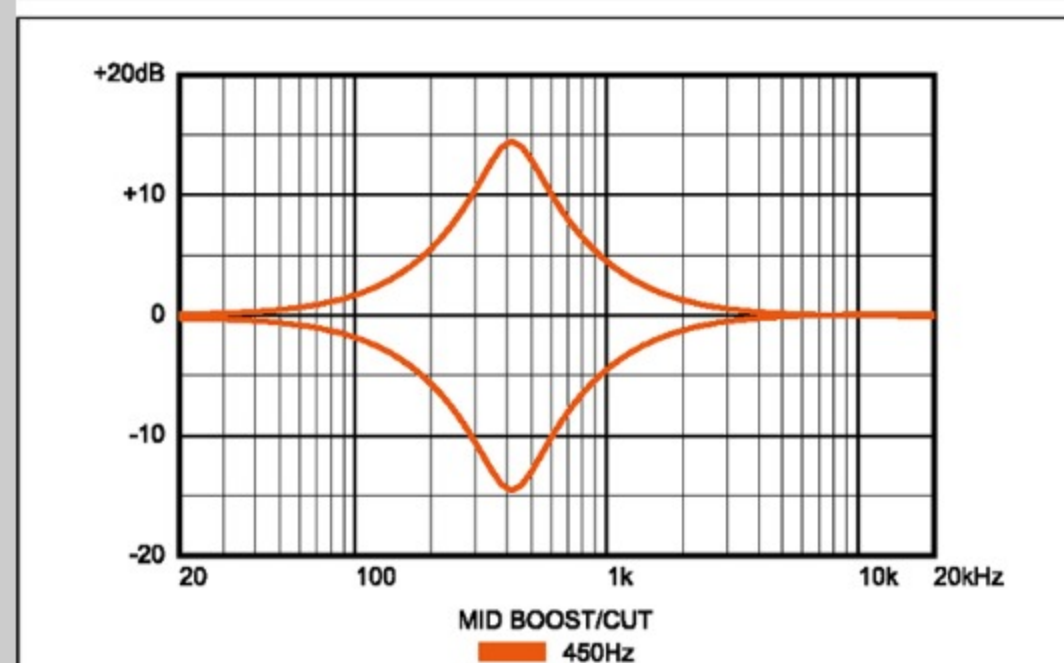

FREQUENCY RESPONSE

OTHERS

Recommended Case WB250C