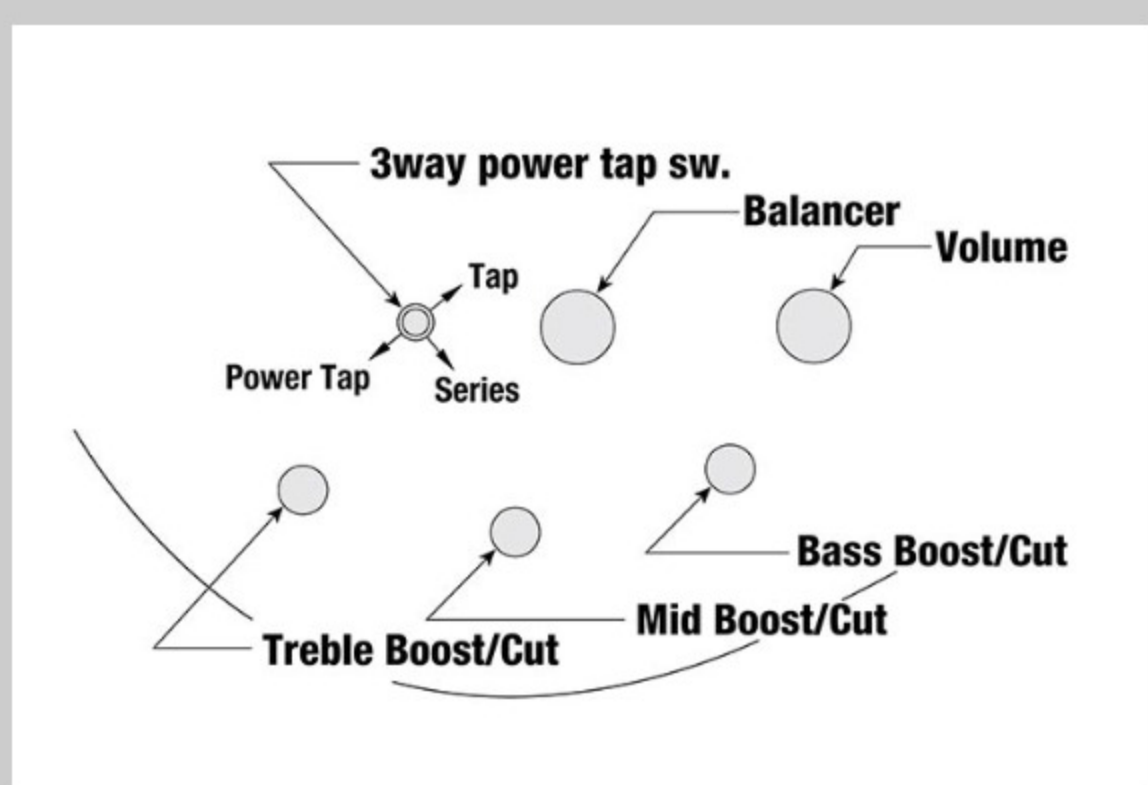

SR375EF

COLOR VARIATION :

BBT : Brown Burst

SHARE :

SPEC

SPECS

neck type	SR5 / 5pc Maple/Walnut neck
top/back/body	Maple body
fretboard	Jatoba fretboard / White dot inlay
fret	Fretless
bridge	Accu-cast B125 bridge
string space	16.5mm
neck pickup	PowerSpan Dual Coil neck pickup (Passive)
bridge pickup	PowerSpan Dual Coil bridge pickup (Passive)
equaliser	Ibanez Custom Electronics 3-band EQ w/3-way Power Tap switch
factory tuning	1G,2D,3A,4E,5B
strings	D'Addario® EXL165 + .130
string gauge	.045/.065/.085/.105/.130
hardware color	Cosmo black

NECK DIMENSIONS

Scale :	864mm/34"
a : Width	45mm at NUT
b : Width	68mm at 24F
c : Thickness	19.5mm at 1F
d : Thickness	21.5mm at 12F
Radius :	305mmR

DESCRIPTION +

CONTROLS

DESCRIPTION

+

FREQUENCY RESPONSE

DESCRIPTION

+