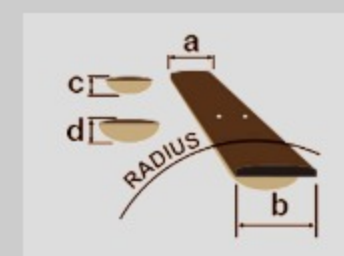

# SR375EF

COLOR VARIATION :

BBT : Brown Burst

SHARE :  

### SPECS

neck type	SR5 / 5pc Maple/Walnut neck
top/back/body	Maple body
fretboard	Jatoba fretboard / White dot inlay
fret	Fretless
bridge	Accu-cast B125 bridge
string space	16.5mm
neck pickup	PowerSpan Dual Coil neck pickup (Passive)
bridge pickup	PowerSpan Dual Coil bridge pickup (Passive)
equaliser	Ibanez Custom Electronics 3-band EQ w/3-way Power Tap switch
factory tuning	1G,2D,3A,4E,5B
strings	D'Addario® EXL165 + .130
string gauge	.045/.065/.085/.105/.130
hardware color	Cosmo black

### NECK DIMENSIONS

Scale :	864mm/34"
a : Width	45mm at NUT
b : Width	68mm at 24F
c : Thickness	19.5mm at 1F
d : Thickness	21.5mm at 12F
Radius :	305mmR

DESCRIPTION +