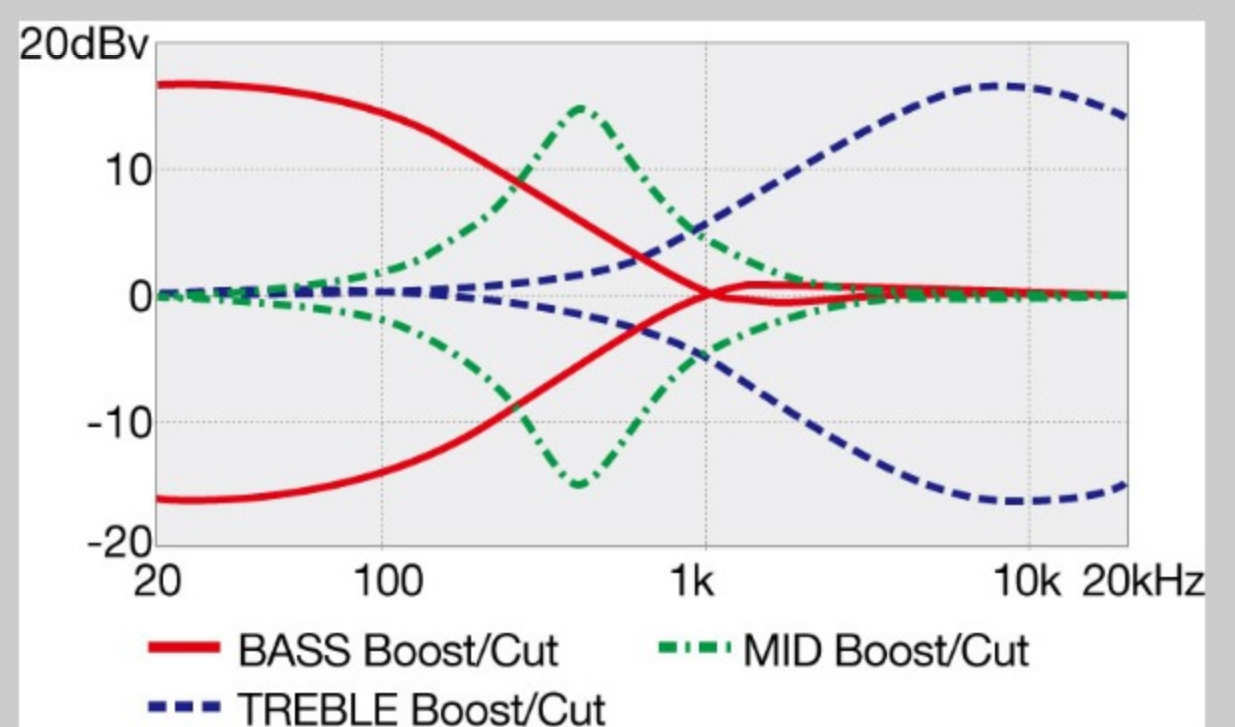

SR375EF

COLOR VARIATION :

BBT : Brown Burst

SPEC

SPECS

neck type	SR5 / 5pc Maple/Walnut neck
top/back/body	Maple body
fretboard	Jatoba fretboard / White dot inlay
fret	Fretless
number of frets	24
bridge	Accu-cast B125 bridge
string space	16.5mm
neck pickup	PowerSpan Dual Coil neck pickup (Passive)
bridge pickup	PowerSpan Dual Coil bridge pickup (Passive)
equaliser	Ibanez Custom Electronics 3-band EQ w/3-way Power Tap switch
factory tuning	1G,2D,3A,4E,5B
strings	D'Addario® EXL165 + .130
string gauge	.045/.065/.085/.105/.130
hardware color	Cosmo black

NECK DIMENSIONS

Scale :	864mm/34"
a : Width	45mm at NUT
b : Width	68mm at 24F
c : Thickness	19.5mm at 1F
d : Thickness	21.5mm at 12F
Radius :	305mmR

DESCRIPTION +

CONTROLS

DESCRIPTION

+

FREQUENCY RESPONSE

DESCRIPTION