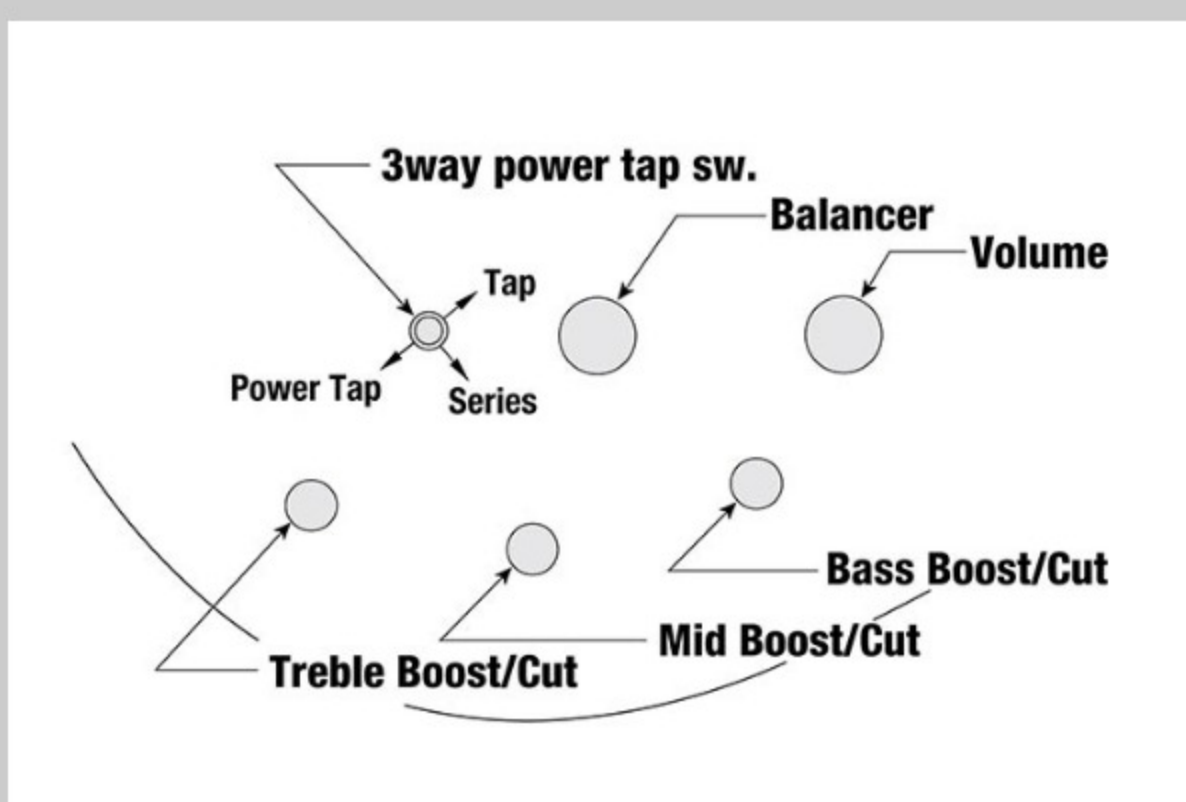

SR375EF

COLOR VARIATION :

BBT : Brown Burst

SPEC

SPECS

neck type	SR5 / 5pc Maple/Walnut neck
top/back/body	Maple body
fretboard	Jatoba fretboard / White dot inlay
fret	Fretless
number of frets	24
bridge	Accu-cast B125 bridge
string space	16.5mm
neck pickup	PowerSpan Dual Coil neck pickup (Passive)
bridge pickup	PowerSpan Dual Coil bridge pickup (Passive)
equaliser	Ibanez Custom Electronics 3-band EQ w/3-way Power Tap switch
factory tuning	1G,2D,3A,4E,5B
strings	D'Addario® EXL165 + .130
string gauge	.045/.065/.085/.105/.130
hardware color	Cosmo black

NECK DIMENSIONS

Scale :	864mm/34"
a : Width	45mm at NUT
b : Width	68mm at 24F
c : Thickness	19.5mm at 1F
d : Thickness	21.5mm at 12F
Radius :	305mmR

DESCRIPTION +

CONTROLS

DESCRIPTION

+

FREQUENCY RESPONSE

DESCRIPTION