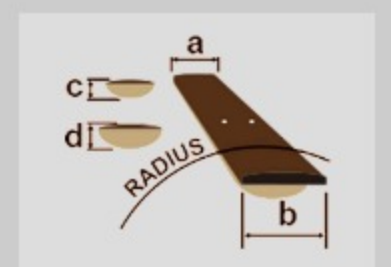

SR375EF

COLOR VARIATION :

BBT : Brown Burst

SPEC

SPECS

neck type	SR5 / 5pc Maple/Walnut neck
top/back/body	Maple body
fretboard	Jatoba fretboard / White dot inlay
fret	Fretless
number of frets	24
bridge	Accu-cast B125 bridge
string space	16.5mm
neck pickup	PowerSpan Dual Coil neck pickup (Passive)
bridge pickup	PowerSpan Dual Coil bridge pickup (Passive)
equaliser	Ibanez Custom Electronics 3-band EQ w/3-way Power Tap switch
factory tuning	1G,2D,3A,4E,5B
strings	D'Addario® EXL165 + .130
string gauge	.045/.065/.085/.105/.130
hardware color	Cosmo black

NECK DIMENSIONS

Scale :	864mm/34"
a : Width	45mm at NUT
b : Width	68mm at 24F
c : Thickness	19.5mm at 1F
d : Thickness	21.5mm at 12F
Radius :	305mmR

DESCRIPTION +

CONTROLS

DESCRIPTION

+

FREQUENCY RESPONSE

DESCRIPTION