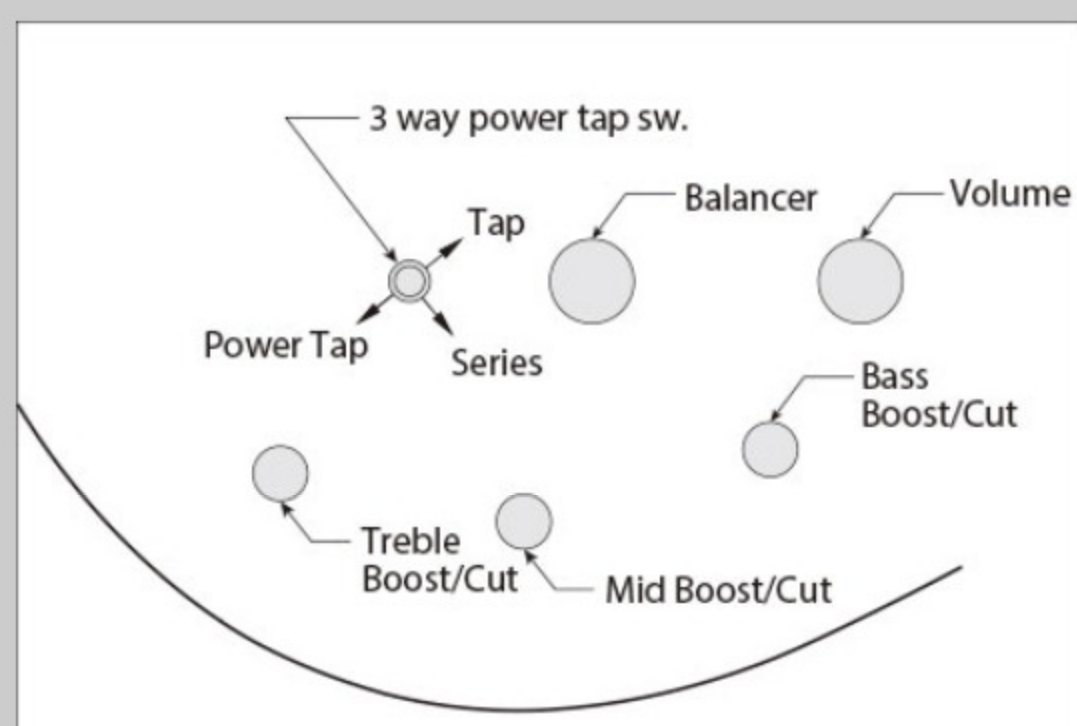

SR400EMQM

SRT : Sunrise Red Burst

COLOR VARIATION :

SHARE :  

SPEC

SPEC

neck type	SR4 / 5pc Maple/Walnut neck
top/back/body	Quilted Maple top / Nyatoh body
fretboard	Maple fretboard / Black dot inlay
fret	Medium frets
number of frets	24
bridge	Accu-cast B300 bridge
string space	19mm
neck pickup	PowerSpan Dual Coil neck pickup (Passive)
bridge pickup	PowerSpan Dual Coil bridge pickup (Passive)
equaliser	Ibanez Custom Electronics 3-band EQ w/ 3-way Power Tap switch
factory tuning	1G,2D,3A,4E
strings	D'Addario® EXL165
string gauge	.045/.065/.085/.105
nut	Plastic
hardware color	Cosmo black

NECK DIMENSIONS

Scale :	864mm/34"
a : Width	38mm at NUT
b : Width	62mm at 24F
c : Thickness	19.5mm at 1F
d : Thickness	21.5mm at 12F
Radius :	305mmR

CONTROLS

FREQUENCY RESPONSE

OTHERS

Recommended Case MB300C