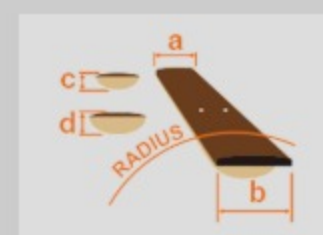

SR400EMQM

SRT : Sunrise Red Burst

COLOR VARIATION :

SHARE :  

SPEC

SPEC

neck type	SR4 / 5pc Maple/Walnut neck
top/back/body	Quilted Maple top / Nyatoh body
fretboard	Maple fretboard / Black dot inlay
fret	Medium frets
number of frets	24
bridge	Accu-cast B300 bridge
string space	19mm
neck pickup	PowerSpan Dual Coil neck pickup (Passive)
bridge pickup	PowerSpan Dual Coil bridge pickup (Passive)
equaliser	Ibanez Custom Electronics 3-band EQ w/ 3-way Power Tap switch
factory tuning	1G,2D,3A,4E
strings	D'Addario® EXL165
string gauge	.045/.065/.085/.105
nut	Plastic
hardware color	Cosmo black

NECK DIMENSIONS

Scale :	864mm/34"
a : Width	38mm at NUT
b : Width	62mm at 24F
c : Thickness	19.5mm at 1F
d : Thickness	21.5mm at 12F
Radius :	305mmR

CONTROLS

FREQUENCY RESPONSE

OTHERS

Recommended Case MB300C