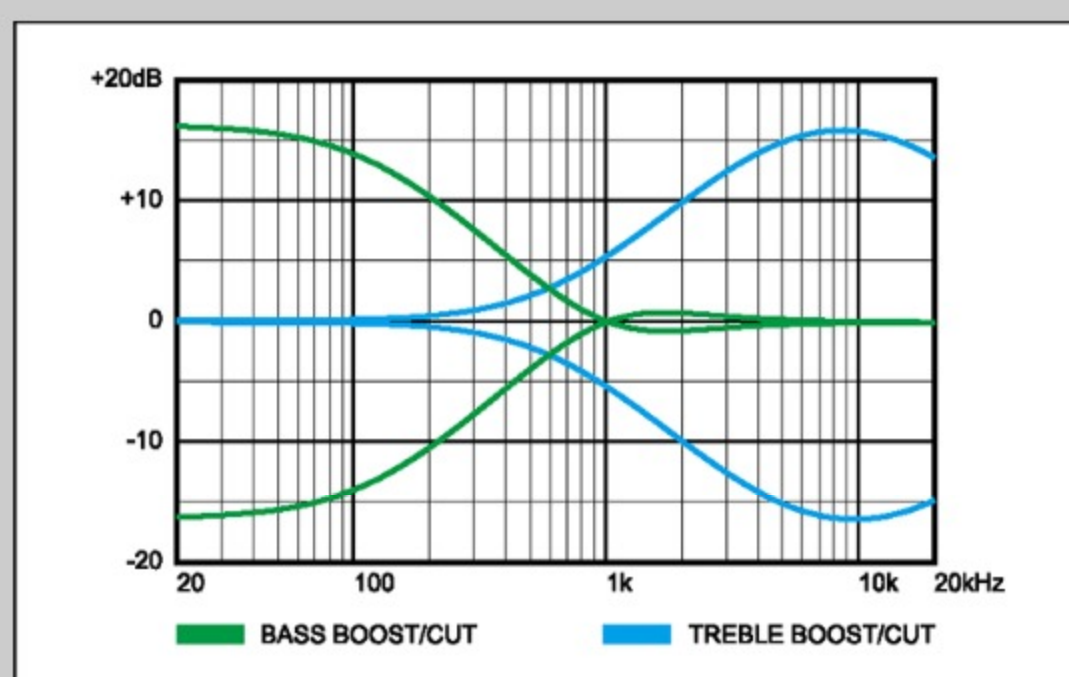

SR400EMQM

SRT : Sunrise Red Burst

COLOR VARIATION :

SHARE :  

SPEC

SPEC

neck type	SR4 / 5pc Maple/Walnut neck
top/back/body	Quilted Maple top / Nyatoh body
fretboard	Maple fretboard / Black dot inlay
fret	Medium frets
number of frets	24
bridge	Accu-cast B300 bridge
string space	19mm
neck pickup	PowerSpan Dual Coil neck pickup (Passive)
bridge pickup	PowerSpan Dual Coil bridge pickup (Passive)
equaliser	Ibanez Custom Electronics 3-band EQ w/ 3-way Power Tap switch
factory tuning	1G,2D,3A,4E
strings	D'Addario® EXL165
string gauge	.045/.065/.085/.105
nut	Plastic
hardware color	Cosmo black

NECK DIMENSIONS

Scale :	864mm/34"
a : Width	38mm at NUT
b : Width	62mm at 24F
c : Thickness	19.5mm at 1F
d : Thickness	21.5mm at 12F
Radius :	305mmR

CONTROLS

FREQUENCY RESPONSE

OTHERS

Recommended Case MB300C