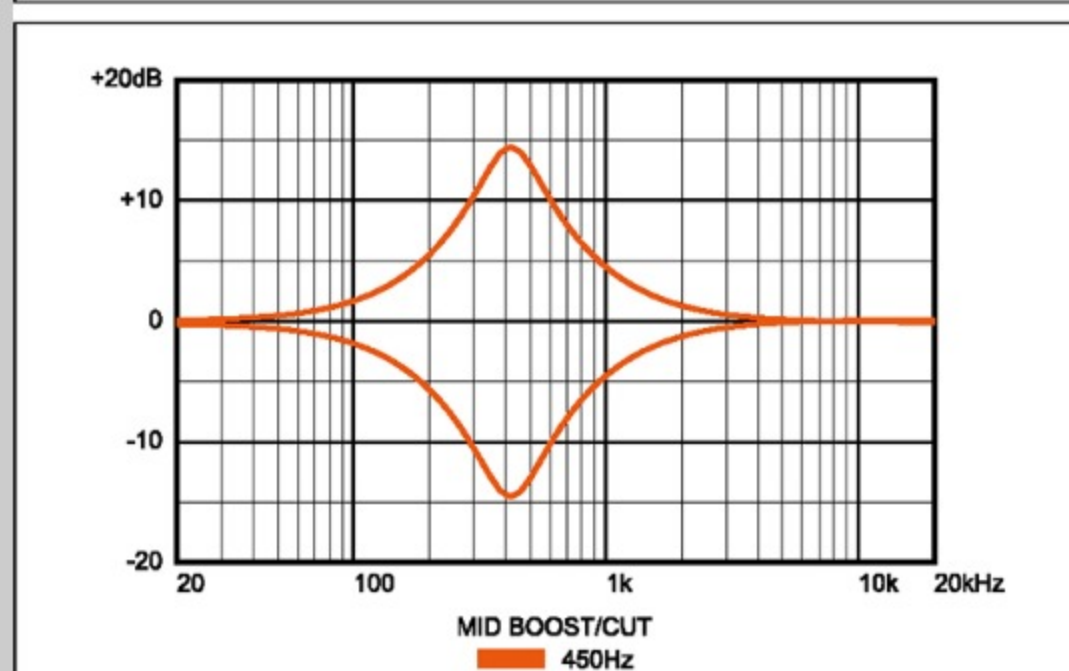

SR400EMQM

SRT : Sunrise Red Burst

COLOR VARIATION :

SHARE :  

SPEC

SPEC

neck type	SR4 / 5pc Maple/Walnut neck
top/back/body	Quilted Maple top / Nyatoh body
fretboard	Maple fretboard / Black dot inlay
fret	Medium frets
number of frets	24
bridge	Accu-cast B300 bridge
string space	19mm
neck pickup	PowerSpan Dual Coil neck pickup (Passive)
bridge pickup	PowerSpan Dual Coil bridge pickup (Passive)
equaliser	Ibanez Custom Electronics 3-band EQ w/ 3-way Power Tap switch
factory tuning	1G,2D,3A,4E
strings	D'Addario® EXL165
string gauge	.045/.065/.085/.105
nut	Plastic
hardware color	Cosmo black

NECK DIMENSIONS

Scale :	864mm/34"
a : Width	38mm at NUT
b : Width	62mm at 24F
c : Thickness	19.5mm at 1F
d : Thickness	21.5mm at 12F
Radius :	305mmR

CONTROLS

FREQUENCY RESPONSE

OTHERS

Recommended Case MB300C