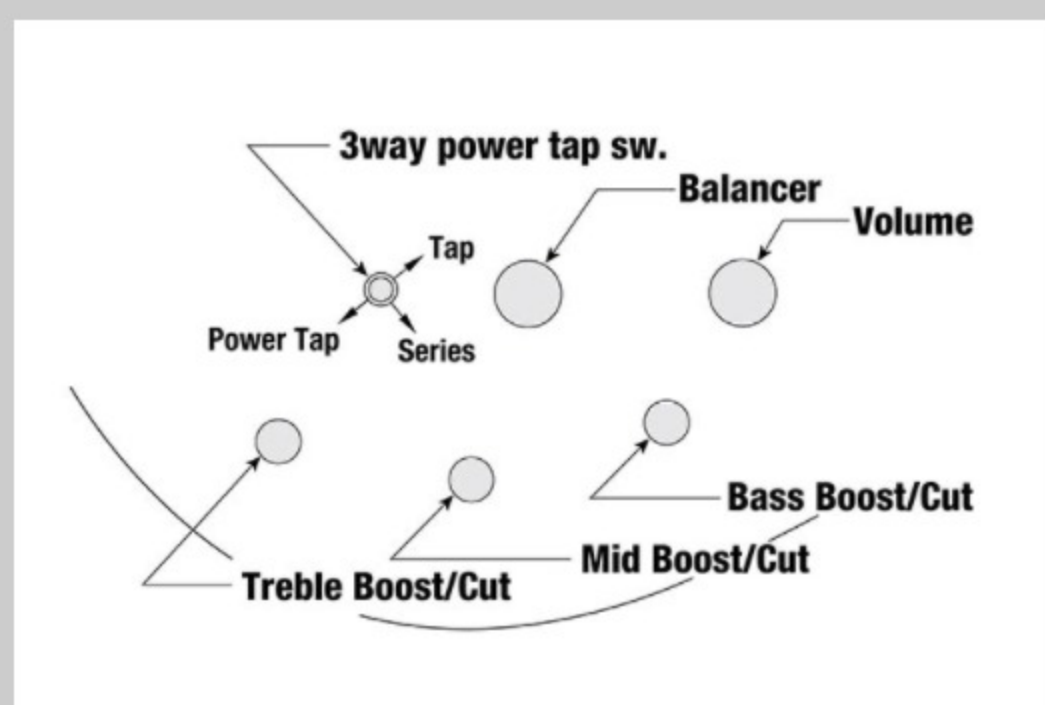

SR400EPBDX

COLOR VARIATION :

TSU : Tropical Seafloor Burst

SHARE :

SPEC

SPECS

neck type	SR4 / 5pc Maple/Walnut neck
top/back/body	Poplar Burl top / Nyatoh body
fretboard	Jatoba fretboard / White dot inlay
fret	Medium frets
bridge	Accu-cast B500 bridge
string space	19mm
neck pickup	PowerSpan Dual Coil neck pickup (Passive)
bridge pickup	PowerSpan Dual Coil bridge pickup (Passive)
equaliser	Ibanez Custom Electronics 3-band EQ w/3-way Power Tap switch
factory tuning	1G,2D,3A,4E
strings	D'Addario® EXL165
string gauge	.045/.065/.085/.105
hardware color	Gold

NECK DIMENSIONS

Scale :	864mm/34"
a : Width	38mm at NUT
b : Width	62mm at 24F
c : Thickness	19.5mm at 1F
d : Thickness	21.5mm at 12F
Radius :	305mmR

DESCRIPTION +

CONTROLS

DESCRIPTION

FREQUENCY RESPONSE

DESCRIPTION