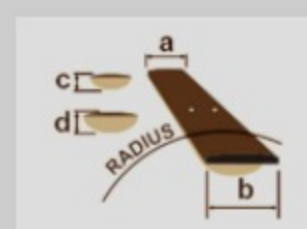

SR400EPBDX

COLOR VARIATION :

TSU : Tropical Seafloor Burst

SHARE :

SPEC

SPECS

neck type	SR4 / 5pc Maple/Walnut neck
top/back/body	Poplar Burl top / Nyatoh body
fretboard	Jatoba fretboard / White dot inlay
fret	Medium frets
bridge	Accu-cast B500 bridge
string space	19mm
neck pickup	PowerSpan Dual Coil neck pickup (Passive)
bridge pickup	PowerSpan Dual Coil bridge pickup (Passive)
equaliser	Ibanez Custom Electronics 3-band EQ w/3-way Power Tap switch
factory tuning	1G,2D,3A,4E
strings	D'Addario® EXL165
string gauge	.045/.065/.085/.105
hardware color	Gold

NECK DIMENSIONS

Scale :	864mm/34"
a : Width	38mm at NUT
b : Width	62mm at 24F
c : Thickness	19.5mm at 1F
d : Thickness	21.5mm at 12F
Radius :	305mmR

DESCRIPTION +

CONTROLS

DESCRIPTION

FREQUENCY RESPONSE

DESCRIPTION