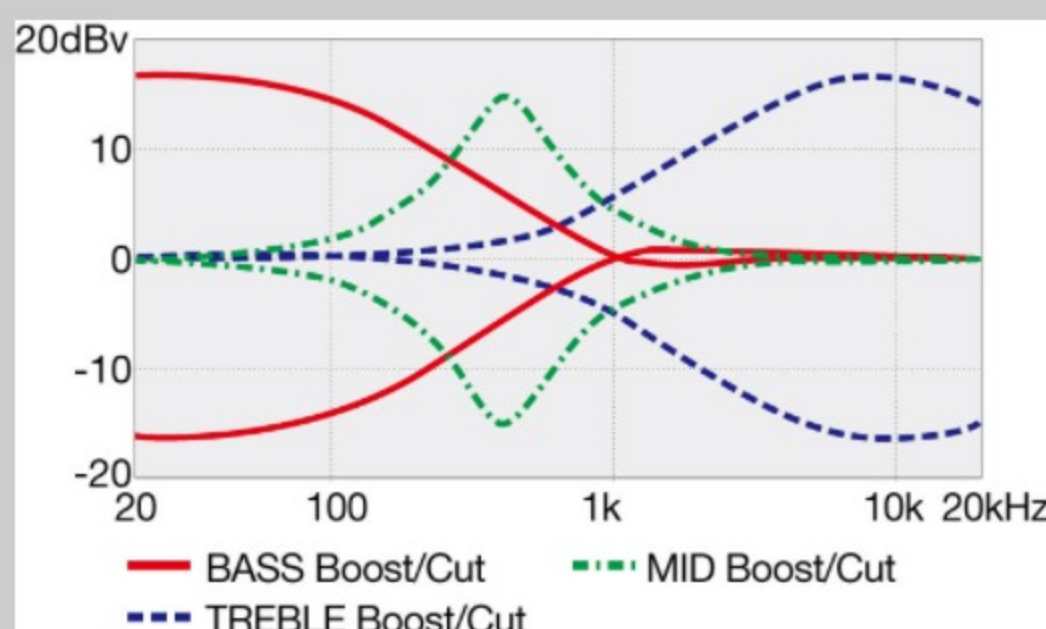

SR400EPBDX

COLOR VARIATION :

TSU : Tropical Seafloor Burst

SHARE :

SPEC

SPECS

neck type	SR4 / 5pc Maple/Walnut neck
top/back/body	Poplar Burl top / Nyatoh body
fretboard	Jatoba fretboard / White dot inlay
fret	Medium frets
bridge	Accu-cast B500 bridge
string space	19mm
neck pickup	PowerSpan Dual Coil neck pickup (Passive)
bridge pickup	PowerSpan Dual Coil bridge pickup (Passive)
equaliser	Ibanez Custom Electronics 3-band EQ w/3-way Power Tap switch
factory tuning	1G,2D,3A,4E
strings	D'Addario® EXL165
string gauge	.045/.065/.085/.105
hardware color	Gold

NECK DIMENSIONS

Scale :	864mm/34"
a : Width	38mm at NUT
b : Width	62mm at 24F
c : Thickness	19.5mm at 1F
d : Thickness	21.5mm at 12F
Radius :	305mmR

DESCRIPTION +

CONTROLS

DESCRIPTION

FREQUENCY RESPONSE

DESCRIPTION