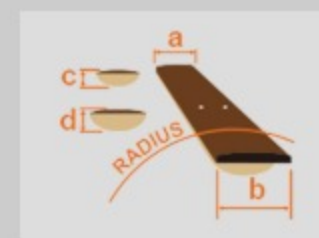

SR400EQM

DEB : Dragon Eye Burst

COLOR VARIATION : 

SHARE :  

SPEC

SPEC

neck type	SR4 / 5pc Maple/Walnut neck
top/back/body	Quilted Maple top / Nyatoh body
fretboard	Jatoba / White dot inlay
fret	Medium frets
bridge	Accu-cast B300 bridge
string space	19mm
neck pickup	PowerSpan Dual Coil neck pickup (Passive)
bridge pickup	PowerSpan Dual Coil bridge pickup (Passive)
equaliser	Ibanez Custom Electronics 3-band EQ w/3-way Power Tap switch
hardware color	Cosmo black

NECK DIMENSIONS

Scale :	864mm/34"
a : Width	38mm at NUT
b : Width	62mm at 24F
c : Thickness	19.5mm at 1F
d : Thickness	21.5mm at 12F
Radius :	305mmR

CONTROLS

FREQUENCY RESPONSE

OTHERS

Recommended Case MB300C