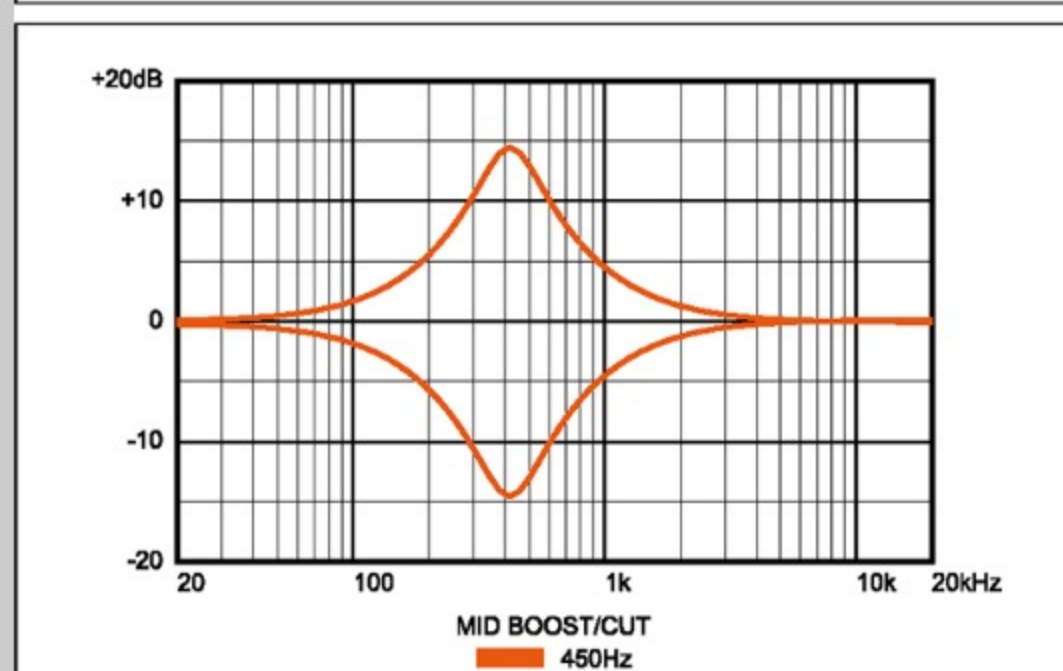

SR400EQM

DEB : Dragon Eye Burst

COLOR VARIATION : 

SHARE :  

SPEC

SPEC

neck type	SR4 / 5pc Maple/Walnut neck
top/back/body	Quilted Maple top / Nyatoh body
fretboard	Jatoba / White dot inlay
fret	Medium frets
bridge	Accu-cast B300 bridge
string space	19mm
neck pickup	PowerSpan Dual Coil neck pickup (Passive)
bridge pickup	PowerSpan Dual Coil bridge pickup (Passive)
equaliser	Ibanez Custom Electronics 3-band EQ w/3-way Power Tap switch
hardware color	Cosmo black

NECK DIMENSIONS

Scale :	864mm/34"
a : Width	38mm at NUT
b : Width	62mm at 24F
c : Thickness	19.5mm at 1F
d : Thickness	21.5mm at 12F
Radius :	305mmR

CONTROLS

FREQUENCY RESPONSE

OTHERS

Recommended Case MB300C