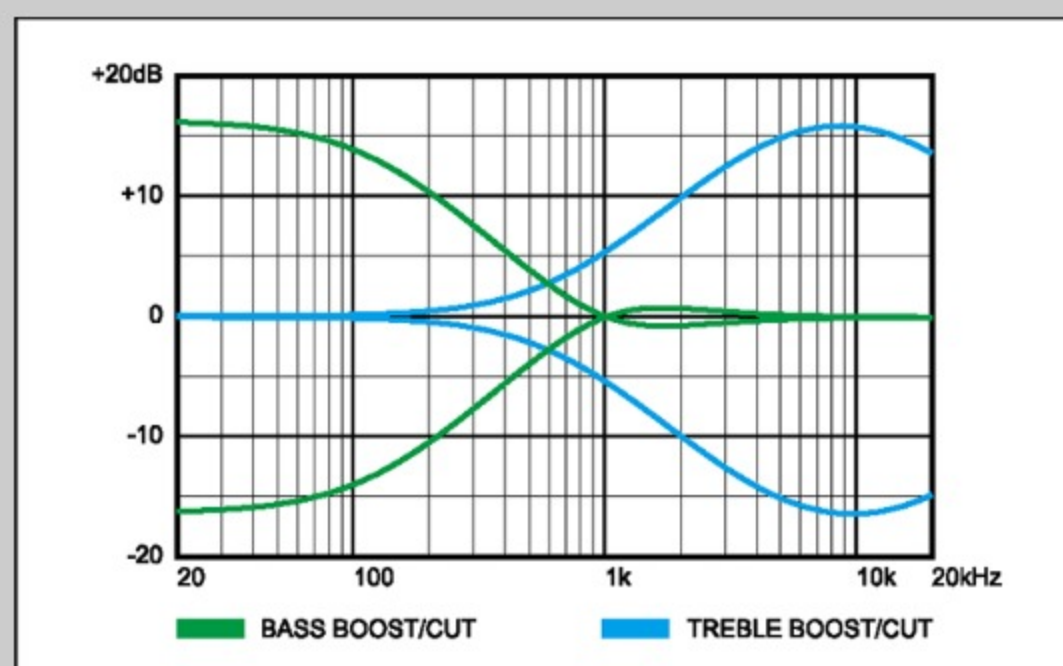

NECK DIMENSIONS

Scale :	864mm/34"
a : Width	38mm at NUT
b : Width	62mm at 24F
c : Thickness	19.5mm at 1F
d : Thickness	21.5mm at 12F
Radius :	305mmR

CONTROLS

FREQUENCY RESPONSE

OTHERS

Recommended Case MB300C