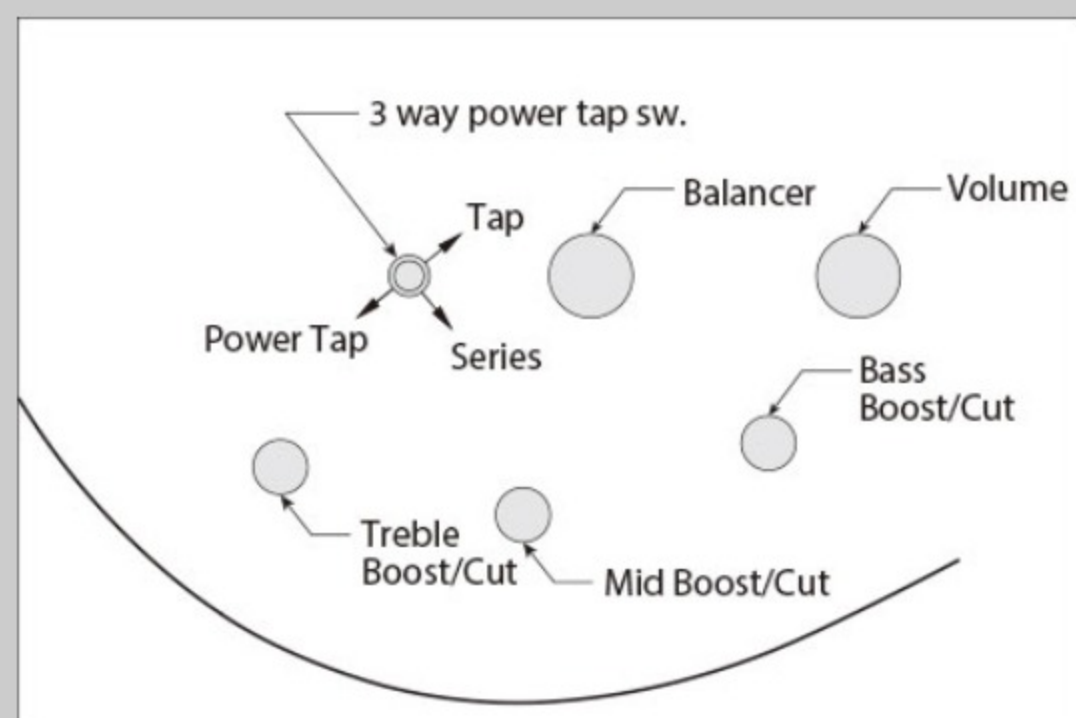

SR400EQM

DEB : Dragon Eye Burst

COLOR VARIATION : 

SHARE :  

SPEC

SPEC

neck type	SR4 / 5pc Maple/Walnut neck
top/back/body	Quilted Maple top / Nyatoh body
fretboard	Jatoba / White dot inlay
fret	Medium frets
bridge	Accu-cast B300 bridge
string space	19mm
neck pickup	PowerSpan Dual Coil neck pickup (Passive)
bridge pickup	PowerSpan Dual Coil bridge pickup (Passive)
equaliser	Ibanez Custom Electronics 3-band EQ w/3-way Power Tap switch
hardware color	Cosmo black

NECK DIMENSIONS

Scale :	864mm/34"
a : Width	38mm at NUT
b : Width	62mm at 24F
c : Thickness	19.5mm at 1F
d : Thickness	21.5mm at 12F
Radius :	305mmR

CONTROLS

FREQUENCY RESPONSE

OTHERS

Recommended Case MB300C