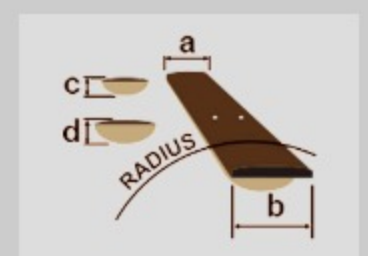

SR400EQM

COLOR VARIATION : 

DEB : Dragon Eye Burst

SHARE :  

SPEC

SPECS

| | |
|----------------|--|
| neck type | SR4 / 5pc Maple/Walnut neck |
| top/back/body | Quilted Maple top / Nyatoh body |
| fretboard | Jatoba fretboard / White dot inlay |
| fret | Medium frets |
| bridge | Accu-cast B300 bridge |
| string space | 19mm |
| neck pickup | PowerSpan Dual Coil neck pickup (Passive) |
| bridge pickup | PowerSpan Dual Coil bridge pickup (Passive) |
| equaliser | Ibanez Custom Electronics 3-band EQ w/3-way Power Tap switch |
| factory tuning | 1G,2D,3A,4E |
| strings | D'Addario® EXL165 |
| string gauge | .045/.065/.085/.105 |
| hardware color | Cosmo black |

NECK DIMENSIONS

| | |
|---------------|---------------|
| Scale : | 864mm/34" |
| a : Width | 38mm at NUT |
| b : Width | 62mm at 24F |
| c : Thickness | 19.5mm at 1F |
| d : Thickness | 21.5mm at 12F |
| Radius : | 305mmR |