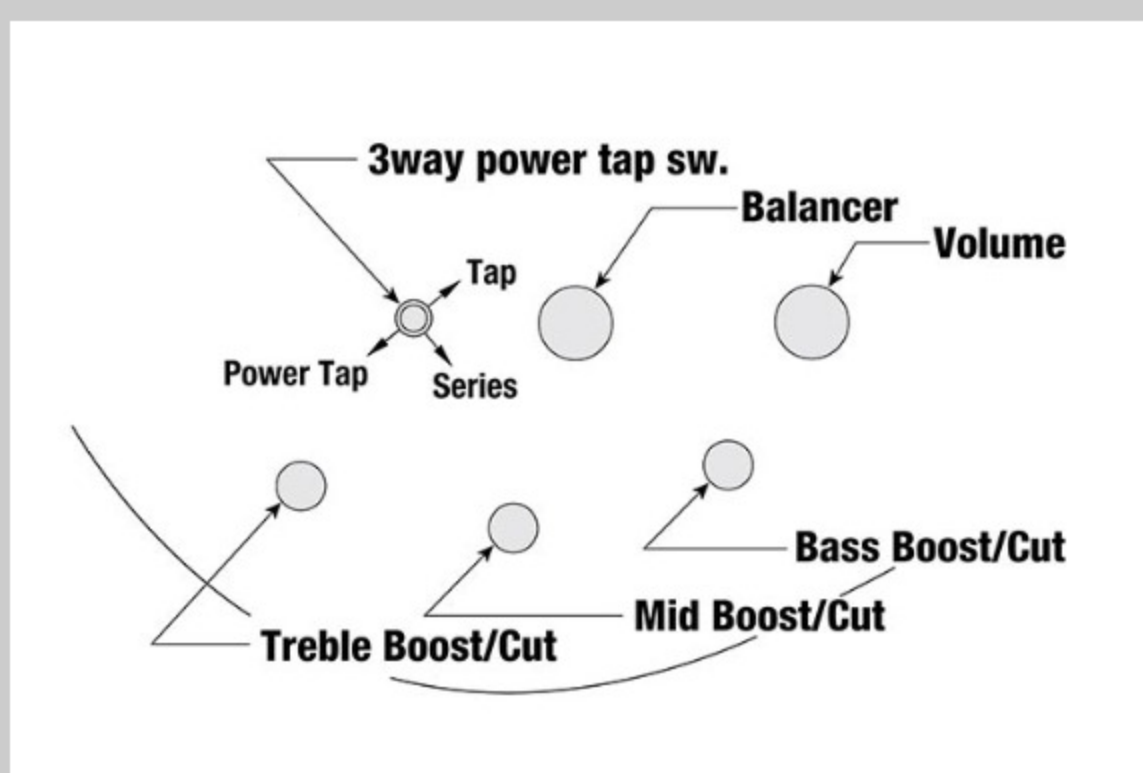

SR400EQM

COLOR VARIATION :

DEB : Dragon Eye Burst

SHARE :

SPEC

SPECS

neck type	SR4 / 5pc Maple/Walnut neck
top/back/body	Quilted Maple top / Nyatoh body
fretboard	Jatoba fretboard / White dot inlay
fret	Medium frets
bridge	Accu-cast B300 bridge
string space	19mm
neck pickup	PowerSpan Dual Coil neck pickup (Passive)
bridge pickup	PowerSpan Dual Coil bridge pickup (Passive)
equaliser	Ibanez Custom Electronics 3-band EQ w/3-way Power Tap switch
factory tuning	1G,2D,3A,4E
strings	D'Addario® EXL165
string gauge	.045/.065/.085/.105
hardware color	Cosmo black

NECK DIMENSIONS

Scale :	864mm/34"
a : Width	38mm at NUT
b : Width	62mm at 24F
c : Thickness	19.5mm at 1F
d : Thickness	21.5mm at 12F
Radius :	305mmR

DESCRIPTION +

CONTROLS

DESCRIPTION

+

FREQUENCY RESPONSE

DESCRIPTION

+