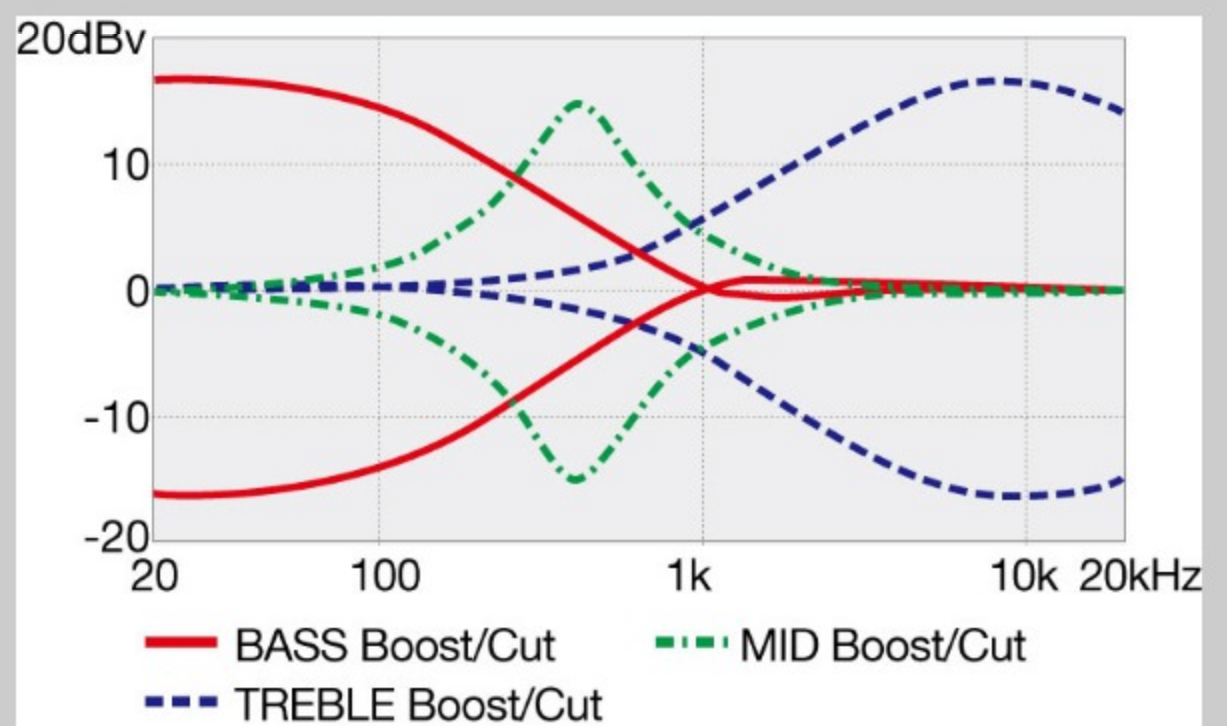

SR400EQM

COLOR VARIATION : 

DEB : Dragon Eye Burst

SPEC

SPECS

neck type	SR4 / 5pc Maple/Walnut neck
top/back/body	Quilted Maple top / Nyatoh body
fretboard	Jatoba fretboard / White dot inlay
fret	Medium frets
number of frets	24
bridge	Accu-cast B300 bridge
string space	19mm
neck pickup	PowerSpan Dual Coil neck pickup (Passive)
bridge pickup	PowerSpan Dual Coil bridge pickup (Passive)
equaliser	Ibanez Custom Electronics 3-band EQ w/3-way Power Tap switch
factory tuning	1G,2D,3A,4E
strings	D'Addario® EXL165
string gauge	.045/.065/.085/.105
hardware color	Cosmo black

NECK DIMENSIONS

Scale :	864mm/34"
a : Width	38mm at NUT
b : Width	62mm at 24F
c : Thickness	19.5mm at 1F
d : Thickness	21.5mm at 12F
Radius :	305mmR

DESCRIPTION +

CONTROLS

DESCRIPTION +

FREQUENCY RESPONSE

DESCRIPTION +