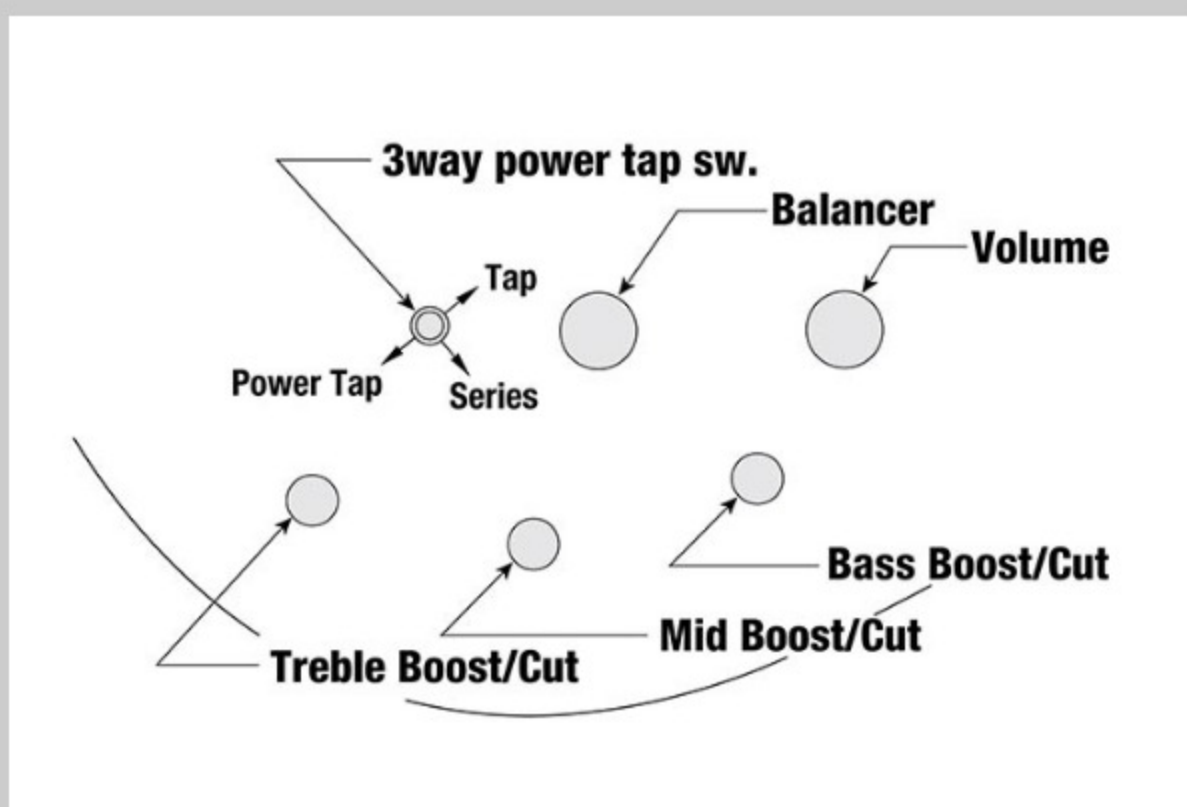

SR400EQM

COLOR VARIATION : 

DEB : Dragon Eye Burst

SPEC

SPECS

neck type	SR4 / 5pc Maple/Walnut neck
top/back/body	Quilted Maple top / Nyatoh body
fretboard	Jatoba fretboard / White dot inlay
fret	Medium frets
number of frets	24
bridge	Accu-cast B300 bridge
string space	19mm
neck pickup	PowerSpan Dual Coil neck pickup (Passive)
bridge pickup	PowerSpan Dual Coil bridge pickup (Passive)
equaliser	Ibanez Custom Electronics 3-band EQ w/3-way Power Tap switch
factory tuning	1G,2D,3A,4E
strings	D'Addario® EXL165
string gauge	.045/.065/.085/.105
hardware color	Cosmo black

NECK DIMENSIONS

Scale :	864mm/34"
a : Width	38mm at NUT
b : Width	62mm at 24F
c : Thickness	19.5mm at 1F
d : Thickness	21.5mm at 12F
Radius :	305mmR

DESCRIPTION +

CONTROLS

DESCRIPTION +

FREQUENCY RESPONSE

DESCRIPTION +