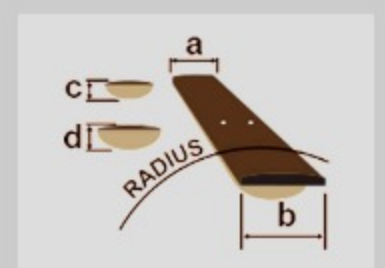

SR400EQM

COLOR VARIATION : 

DEB : Dragon Eye Burst

SPEC

SPECS

neck type	SR4 / 5pc Maple/Walnut neck
top/back/body	Quilted Maple top / Nyatoh body
fretboard	Jatoba fretboard / White dot inlay
fret	Medium frets
number of frets	24
bridge	Accu-cast B300 bridge
string space	19mm
neck pickup	PowerSpan Dual Coil neck pickup (Passive)
bridge pickup	PowerSpan Dual Coil bridge pickup (Passive)
equaliser	Ibanez Custom Electronics 3-band EQ w/3-way Power Tap switch
factory tuning	1G,2D,3A,4E
strings	D'Addario® EXL165
string gauge	.045/.065/.085/.105
hardware color	Cosmo black

NECK DIMENSIONS

Scale :	864mm/34"
a : Width	38mm at NUT
b : Width	62mm at 24F
c : Thickness	19.5mm at 1F
d : Thickness	21.5mm at 12F
Radius :	305mmR

DESCRIPTION +

CONTROLS

DESCRIPTION +

FREQUENCY RESPONSE

DESCRIPTION +