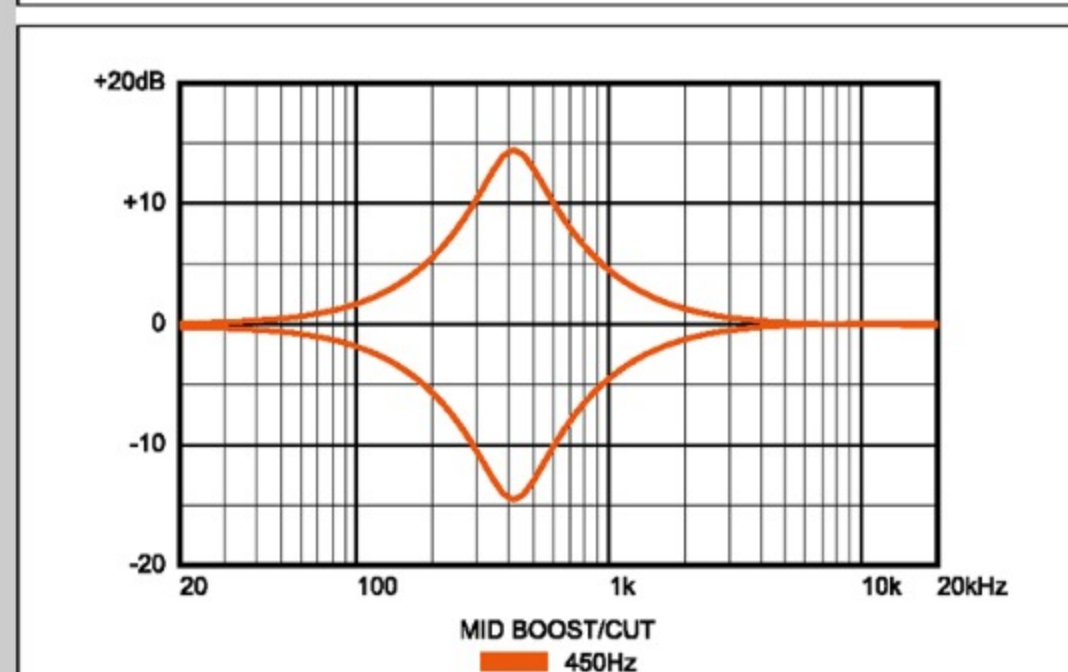

NECK DIMENSIONS

Scale :	864mm/34"
a : Width	45mm at NUT
b : Width	68mm at 24F
c : Thickness	19.5mm at 1F
d : Thickness	21.5mm at 12F
Radius :	305mmR

CONTROLS

FREQUENCY RESPONSE

OTHERS

Recommended Case MB300C