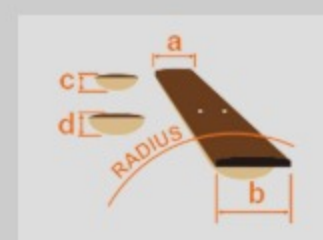

SR405EMQM

SKG : Surreal Black Burst Gloss

COLOR VARIATION :

SHARE :  

SPEC

SPEC

neck type	SR5 / 5pc Maple/Walnut neck
top/back/body	Quilted Maple top / Nyatoh body
fretboard	Maple fretboard / Black dot inlay
fret	Medium frets
number of frets	24
bridge	Accu-cast B305 bridge
string space	16.5mm
neck pickup	PowerSpan Dual Coil neck pickup (Passive)
bridge pickup	PowerSpan Dual Coil bridge pickup (Passive)
equaliser	Ibanez Custom Electronics 3-band EQ w/ 3-way Power Tap switch
factory tuning	1G,2D,3A,4E,5B
strings	D'Addario® EXL165 + .130
string gauge	.045/.065/.085/.105/.130
nut	Plastic
hardware color	Cosmo black

NECK DIMENSIONS

Scale :	864mm/34"
a : Width	45mm at NUT
b : Width	68mm at 24F
c : Thickness	19.5mm at 1F
d : Thickness	21.5mm at 12F
Radius :	305mmR

CONTROLS

FREQUENCY RESPONSE

OTHERS

Recommended Case MB300C