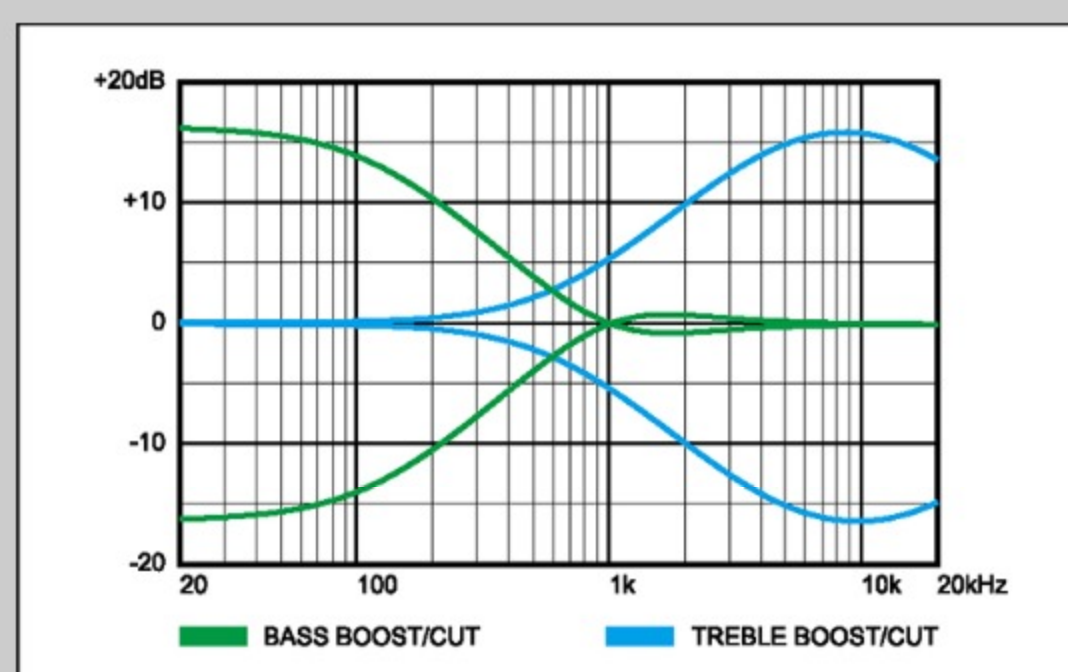

NECK DIMENSIONS

Scale :	864mm/34"
a : Width	45mm at NUT
b : Width	68mm at 24F
c : Thickness	19.5mm at 1F
d : Thickness	21.5mm at 12F
Radius :	305mmR

CONTROLS

FREQUENCY RESPONSE

OTHERS

Recommended Case MB300C