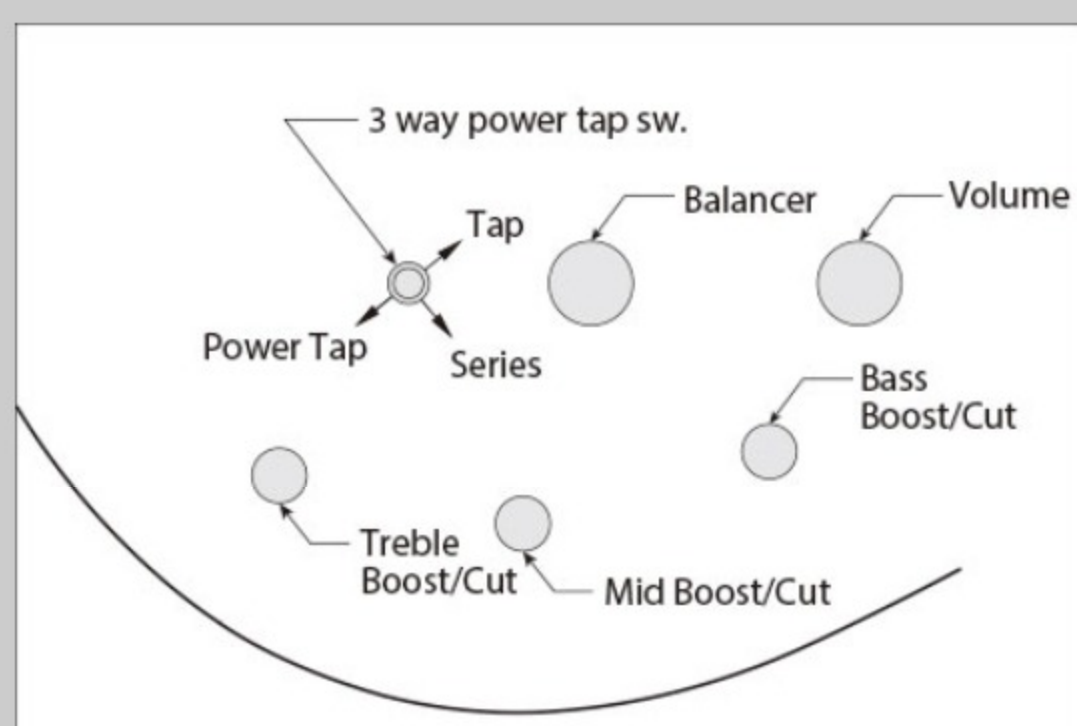

SR405EMQM

SKG : Surreal Black Burst Gloss

COLOR VARIATION :

SHARE :  

SPEC

SPEC

neck type	SR5 / 5pc Maple/Walnut neck
top/back/body	Quilted Maple top / Nyatoh body
fretboard	Maple fretboard / Black dot inlay
fret	Medium frets
number of frets	24
bridge	Accu-cast B305 bridge
string space	16.5mm
neck pickup	PowerSpan Dual Coil neck pickup (Passive)
bridge pickup	PowerSpan Dual Coil bridge pickup (Passive)
equaliser	Ibanez Custom Electronics 3-band EQ w/ 3-way Power Tap switch
factory tuning	1G,2D,3A,4E,5B
strings	D'Addario® EXL165 + .130
string gauge	.045/.065/.085/.105/.130
nut	Plastic
hardware color	Cosmo black

NECK DIMENSIONS

Scale :	864mm/34"
a : Width	45mm at NUT
b : Width	68mm at 24F
c : Thickness	19.5mm at 1F
d : Thickness	21.5mm at 12F
Radius :	305mmR

CONTROLS

FREQUENCY RESPONSE

OTHERS

Recommended Case MB300C