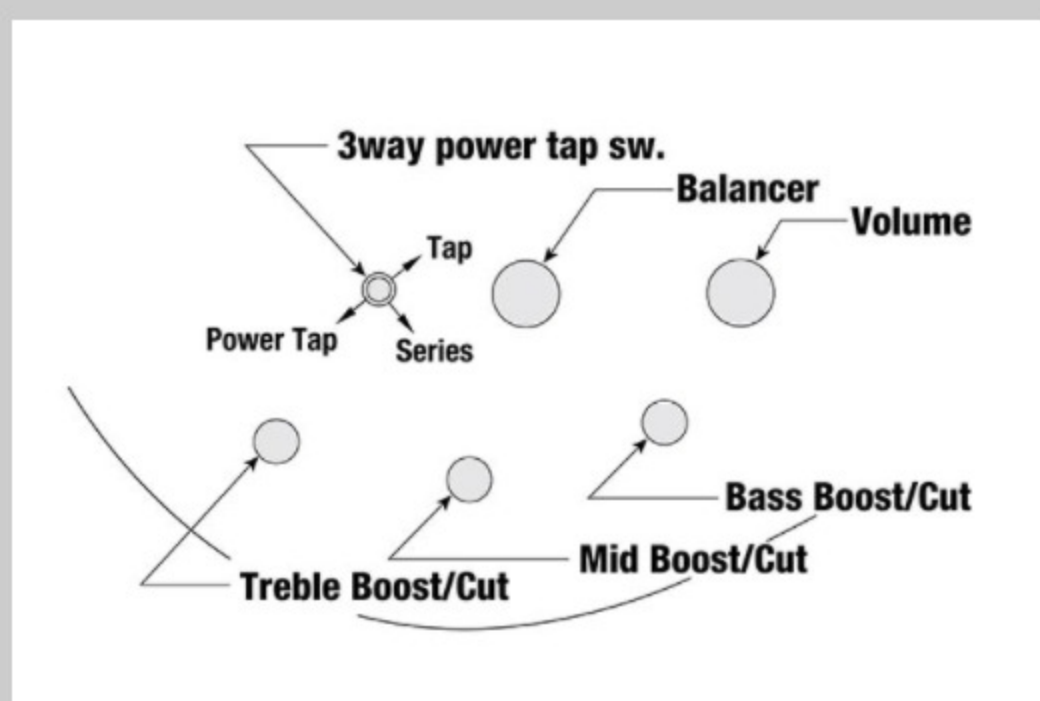

SR405EPBDX

COLOR VARIATION :

TSU : Tropical Seafloor Burst

SHARE :

SPEC

SPECS

neck type	SR5 / 5pc Maple/Walnut neck
top/back/body	Poplar Burl top / Nyatoh body
fretboard	Jatoba fretboard / White dot inlay
fret	Medium frets
bridge	Accu-cast B505 bridge
string space	16.5mm
neck pickup	PowerSpan Dual Coil neck pickup (Passive)
bridge pickup	PowerSpan Dual Coil bridge pickup (Passive)
equaliser	Ibanez Custom Electronics 3-band EQ w/3-way Power Tap switch
factory tuning	1G,2D,3A,4E,5B
strings	D'Addario® EXL165 + .130
string gauge	.045/.065/.085/.105/.130
hardware color	Gold

NECK DIMENSIONS

Scale :	864mm/34"
a : Width	45mm at NUT
b : Width	68mm at 24F
c : Thickness	19.5mm at 1F
d : Thickness	21.5mm at 12F
Radius :	305mmR

DESCRIPTION +

CONTROLS

DESCRIPTION

FREQUENCY RESPONSE

DESCRIPTION