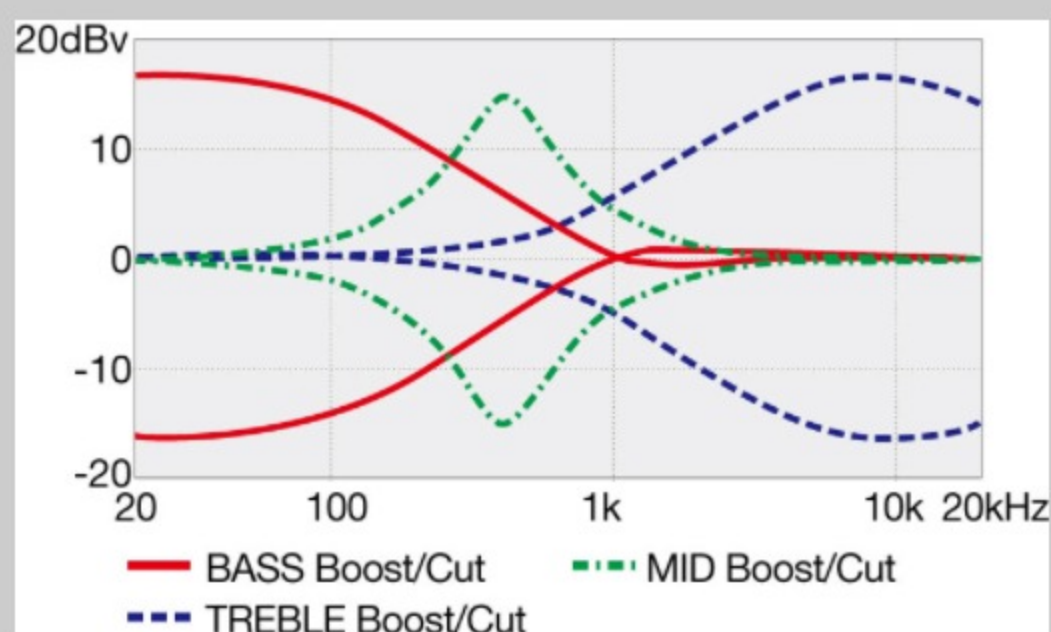

SR405EPBDX

COLOR VARIATION :

TSU : Tropical Seafloor Burst

SHARE :

SPEC

SPECS

neck type	SR5 / 5pc Maple/Walnut neck
top/back/body	Poplar Burl top / Nyatoh body
fretboard	Jatoba fretboard / White dot inlay
fret	Medium frets
bridge	Accu-cast B505 bridge
string space	16.5mm
neck pickup	PowerSpan Dual Coil neck pickup (Passive)
bridge pickup	PowerSpan Dual Coil bridge pickup (Passive)
equaliser	Ibanez Custom Electronics 3-band EQ w/3-way Power Tap switch
factory tuning	1G,2D,3A,4E,5B
strings	D'Addario® EXL165 + .130
string gauge	.045/.065/.085/.105/.130
hardware color	Gold

NECK DIMENSIONS

Scale :	864mm/34"
a : Width	45mm at NUT
b : Width	68mm at 24F
c : Thickness	19.5mm at 1F
d : Thickness	21.5mm at 12F
Radius :	305mmR

DESCRIPTION +

CONTROLS

DESCRIPTION

FREQUENCY RESPONSE

DESCRIPTION