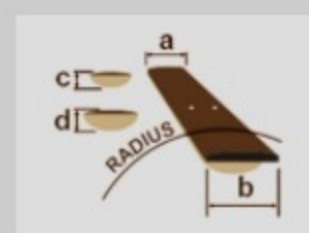

SR405EPBDX

COLOR VARIATION :

TSU : Tropical Seafloor Burst

SHARE :

SPEC

SPECS

neck type	SR5 / 5pc Maple/Walnut neck
top/back/body	Poplar Burl top / Nyatoh body
fretboard	Jatoba fretboard / White dot inlay
fret	Medium frets
bridge	Accu-cast B505 bridge
string space	16.5mm
neck pickup	PowerSpan Dual Coil neck pickup (Passive)
bridge pickup	PowerSpan Dual Coil bridge pickup (Passive)
equaliser	Ibanez Custom Electronics 3-band EQ w/3-way Power Tap switch
factory tuning	1G,2D,3A,4E,5B
strings	D'Addario® EXL165 + .130
string gauge	.045/.065/.085/.105/.130
hardware color	Gold

NECK DIMENSIONS

Scale :	864mm/34"
a : Width	45mm at NUT
b : Width	68mm at 24F
c : Thickness	19.5mm at 1F
d : Thickness	21.5mm at 12F
Radius :	305mmR

DESCRIPTION +

CONTROLS

DESCRIPTION

FREQUENCY RESPONSE

DESCRIPTION