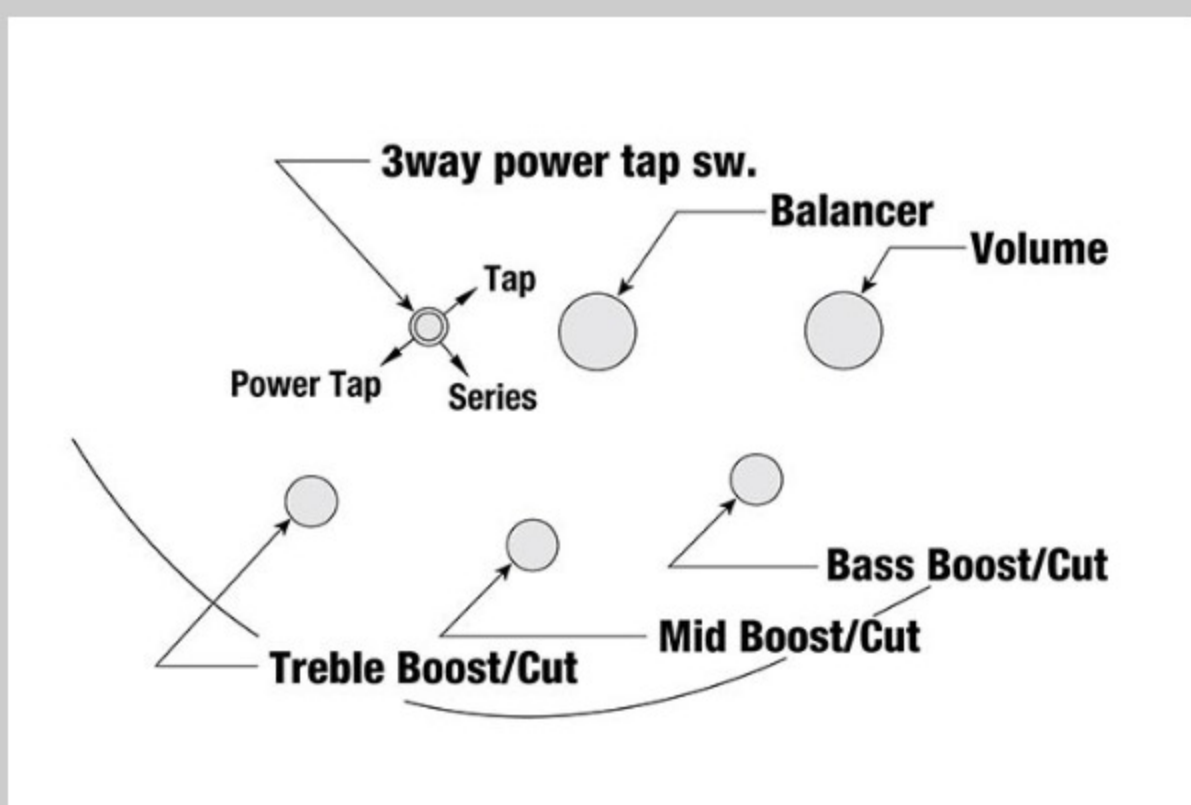

CONTROLS

DESCRIPTION

+