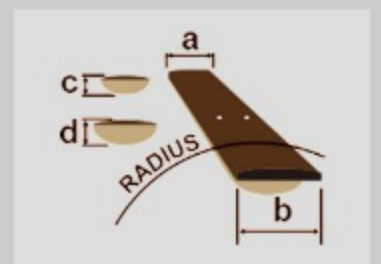

# SR405EPBDX

COLOR VARIATION : 

TSU : Tropical Seafloor Burst

### SPECS

neck type	SR5 / 5pc Maple/Walnut neck
top/back/body	Poplar Burl top / Nyatoh body
fretboard	Jatoba fretboard / White dot inlay
fret	Medium frets
number of frets	24
bridge	Accu-cast B505 bridge
string space	16.5mm
neck pickup	PowerSpan Dual Coil neck pickup (Passive)
bridge pickup	PowerSpan Dual Coil bridge pickup (Passive)
equaliser	Ibanez Custom Electronics 3-band EQ w/3-way Power Tap switch
factory tuning	1G,2D,3A,4E,5B
strings	D'Addario® EXL165 + .130
string gauge	.045/.065/.085/.105/.130
hardware color	Gold

### NECK DIMENSIONS

Scale :	864mm/34"
a : Width	45mm at NUT
b : Width	68mm at 24F
c : Thickness	19.5mm at 1F
d : Thickness	21.5mm at 12F
Radius :	305mmR

DESCRIPTION +