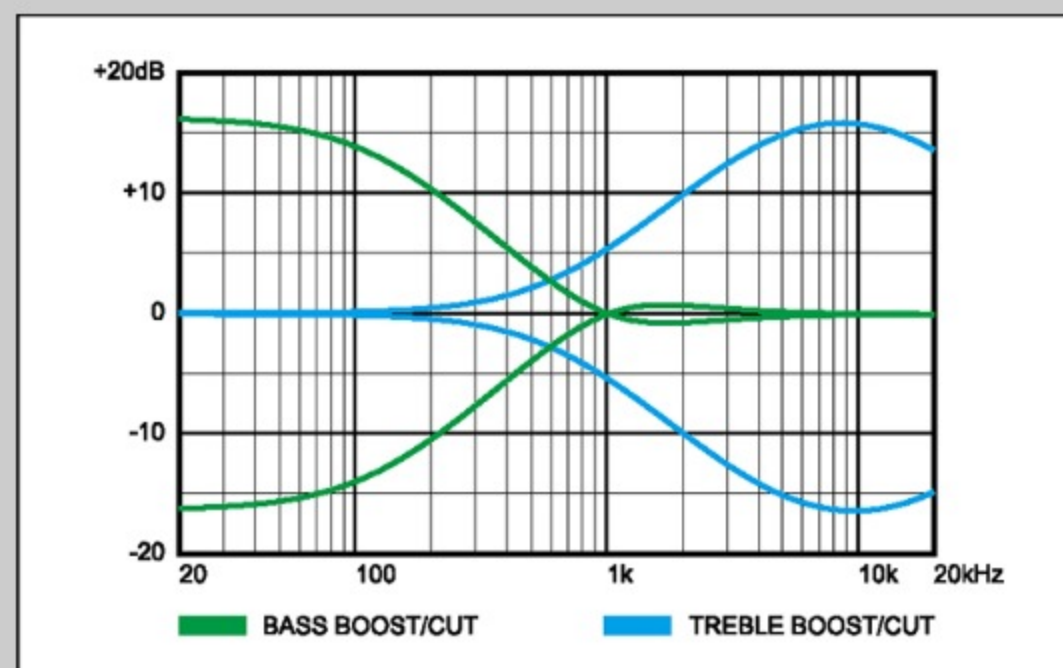

NECK DIMENSIONS

Scale :	864mm/34"
a : Width	45mm at NUT
b : Width	68mm at 24F
c : Thickness	19.5mm at 1F
d : Thickness	21.5mm at 12F
Radius :	305mmR

CONTROLS

FREQUENCY RESPONSE

OTHERS

Recommended Case MB300C