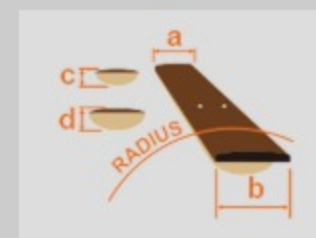

SR405EQM

DEB : Dragon Eye Burst

COLOR VARIATION :

SHARE :  

SPEC

SPEC

neck type	SR5 / 5pc Maple/Walnut neck
top/back/body	Quilted Maple top / Nyatoh body
fretboard	Jatoba / White dot inlay
fret	Medium frets
bridge	Accu-cast B305 bridge
string space	16.5mm
neck pickup	PowerSpan Dual Coil neck pickup (Passive)
bridge pickup	PowerSpan Dual Coil bridge pickup (Passive)
equaliser	Ibanez Custom Electronics 3-band EQ w/3-way Power Tap switch
hardware color	Cosmo black

NECK DIMENSIONS

Scale :	864mm/34"
a : Width	45mm at NUT
b : Width	68mm at 24F
c : Thickness	19.5mm at 1F
d : Thickness	21.5mm at 12F
Radius :	305mmR

CONTROLS

FREQUENCY RESPONSE

OTHERS

Recommended Case MB300C