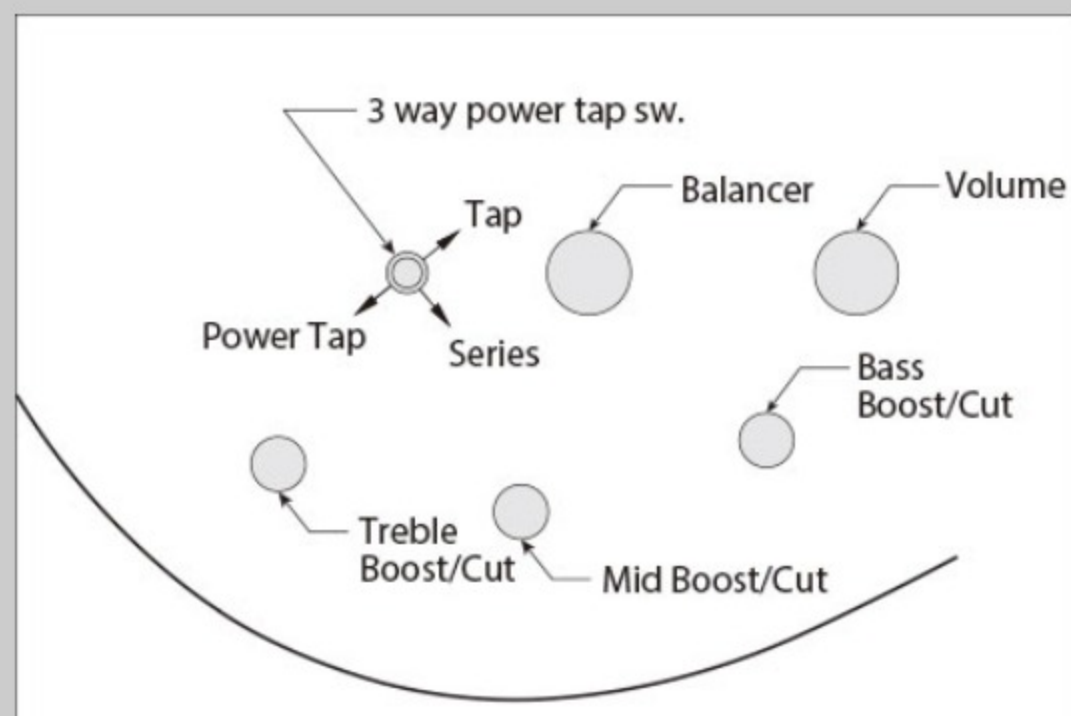

SR405EQM

DEB : Dragon Eye Burst

COLOR VARIATION :

SHARE :  

SPEC

SPEC

neck type	SR5 / 5pc Maple/Walnut neck
top/back/body	Quilted Maple top / Nyatoh body
fretboard	Jatoba / White dot inlay
fret	Medium frets
bridge	Accu-cast B305 bridge
string space	16.5mm
neck pickup	PowerSpan Dual Coil neck pickup (Passive)
bridge pickup	PowerSpan Dual Coil bridge pickup (Passive)
equaliser	Ibanez Custom Electronics 3-band EQ w/3-way Power Tap switch
hardware color	Cosmo black

NECK DIMENSIONS

Scale :	864mm/34"
a : Width	45mm at NUT
b : Width	68mm at 24F
c : Thickness	19.5mm at 1F
d : Thickness	21.5mm at 12F
Radius :	305mmR

CONTROLS

FREQUENCY RESPONSE

OTHERS

Recommended Case MB300C