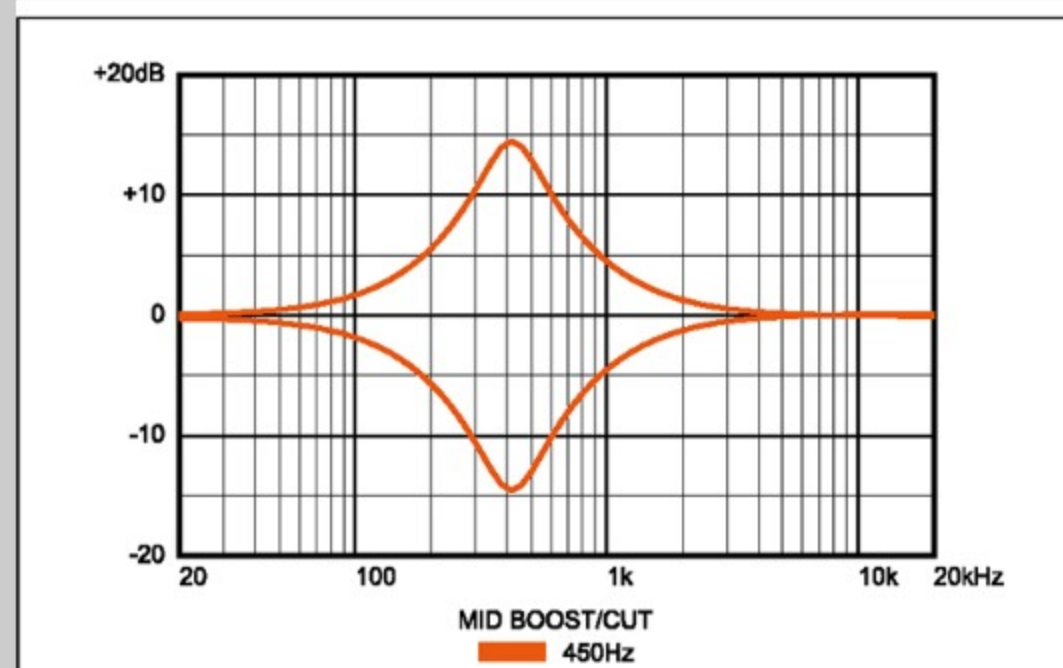

SR405EQM

DEB : Dragon Eye Burst

COLOR VARIATION :

SHARE :  

SPEC

SPEC

neck type	SR5 / 5pc Maple/Walnut neck
top/back/body	Quilted Maple top / Nyatoh body
fretboard	Jatoba / White dot inlay
fret	Medium frets
bridge	Accu-cast B305 bridge
string space	16.5mm
neck pickup	PowerSpan Dual Coil neck pickup (Passive)
bridge pickup	PowerSpan Dual Coil bridge pickup (Passive)
equaliser	Ibanez Custom Electronics 3-band EQ w/3-way Power Tap switch
hardware color	Cosmo black

NECK DIMENSIONS

Scale :	864mm/34"
a : Width	45mm at NUT
b : Width	68mm at 24F
c : Thickness	19.5mm at 1F
d : Thickness	21.5mm at 12F
Radius :	305mmR

CONTROLS

FREQUENCY RESPONSE

OTHERS

Recommended Case MB300C