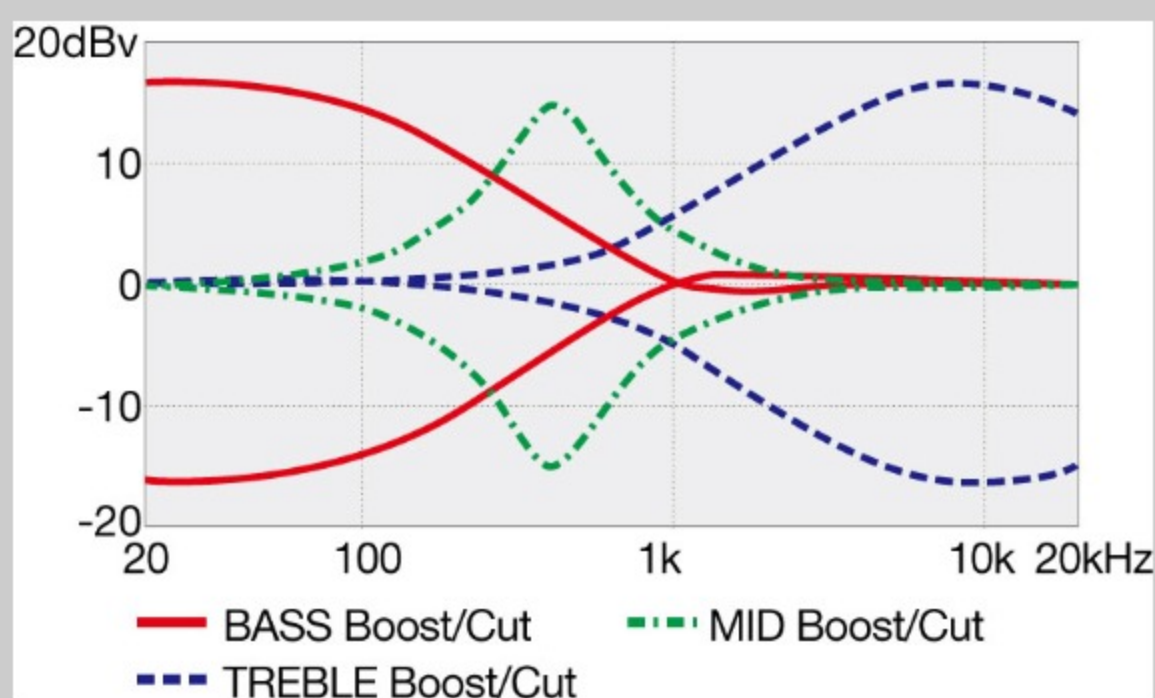

SR405EQM

COLOR VARIATION :

DEB : Dragon Eye Burst

SHARE :

SPEC

SPECS

neck type	SR5 / 5pc Maple/Walnut neck
top/back/body	Quilted Maple top / Nyatoh body
fretboard	Jatoba fretboard / White dot inlay
fret	Medium frets
bridge	Accu-cast B305 bridge
string space	16.5mm
neck pickup	PowerSpan Dual Coil neck pickup (Passive)
bridge pickup	PowerSpan Dual Coil bridge pickup (Passive)
equaliser	Ibanez Custom Electronics 3-band EQ w/3-way Power Tap switch
factory tuning	1G,2D,3A,4E,5B
strings	D'Addario® EXL165 + .130
string gauge	.045/.065/.085/.105/.130
hardware color	Cosmo black

NECK DIMENSIONS

Scale :	864mm/34"
a : Width	45mm at NUT
b : Width	68mm at 24F
c : Thickness	19.5mm at 1F
d : Thickness	21.5mm at 12F
Radius :	305mmR

DESCRIPTION

CONTROLS

DESCRIPTION

FREQUENCY RESPONSE

DESCRIPTION