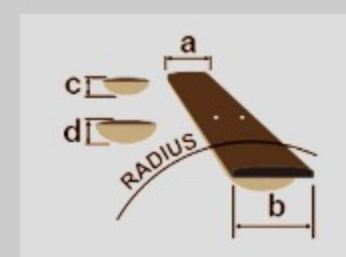

SR405EQM

COLOR VARIATION :

DEB : Dragon Eye Burst

SHARE :

SPEC

SPECS

neck type	SR5 / 5pc Maple/Walnut neck
top/back/body	Quilted Maple top / Nyatoh body
fretboard	Jatoba fretboard / White dot inlay
fret	Medium frets
bridge	Accu-cast B305 bridge
string space	16.5mm
neck pickup	PowerSpan Dual Coil neck pickup (Passive)
bridge pickup	PowerSpan Dual Coil bridge pickup (Passive)
equaliser	Ibanez Custom Electronics 3-band EQ w/3-way Power Tap switch
factory tuning	1G,2D,3A,4E,5B
strings	D'Addario® EXL165 + .130
string gauge	.045/.065/.085/.105/.130
hardware color	Cosmo black

NECK DIMENSIONS

Scale :	864mm/34"
a : Width	45mm at NUT
b : Width	68mm at 24F
c : Thickness	19.5mm at 1F
d : Thickness	21.5mm at 12F
Radius :	305mmR

DESCRIPTION

CONTROLS

DESCRIPTION

FREQUENCY RESPONSE

DESCRIPTION