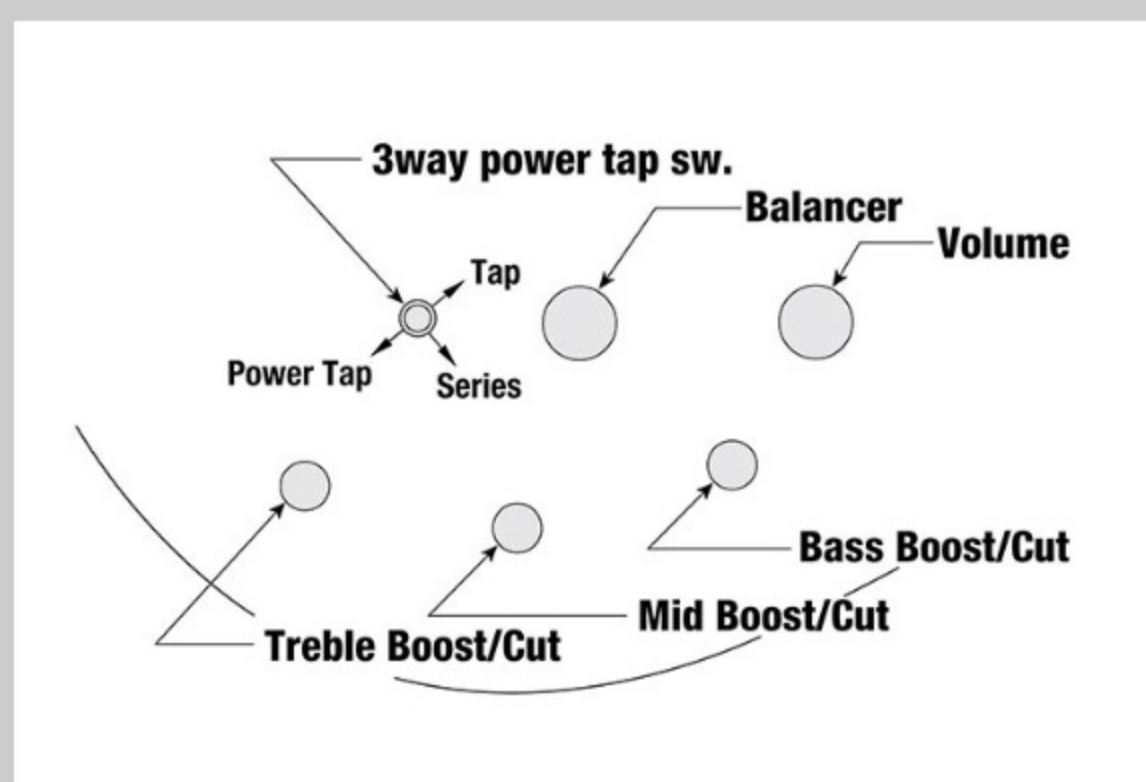

SR405EQM

COLOR VARIATION :

DEB : Dragon Eye Burst

SHARE :

SPEC

SPECS

neck type	SR5 / 5pc Maple/Walnut neck
top/back/body	Quilted Maple top / Nyatoh body
fretboard	Jatoba fretboard / White dot inlay
fret	Medium frets
bridge	Accu-cast B305 bridge
string space	16.5mm
neck pickup	PowerSpan Dual Coil neck pickup (Passive)
bridge pickup	PowerSpan Dual Coil bridge pickup (Passive)
equaliser	Ibanez Custom Electronics 3-band EQ w/3-way Power Tap switch
factory tuning	1G,2D,3A,4E,5B
strings	D'Addario® EXL165 + .130
string gauge	.045/.065/.085/.105/.130
hardware color	Cosmo black

NECK DIMENSIONS

Scale :	864mm/34"
a : Width	45mm at NUT
b : Width	68mm at 24F
c : Thickness	19.5mm at 1F
d : Thickness	21.5mm at 12F
Radius :	305mmR

DESCRIPTION

CONTROLS

DESCRIPTION

FREQUENCY RESPONSE

DESCRIPTION