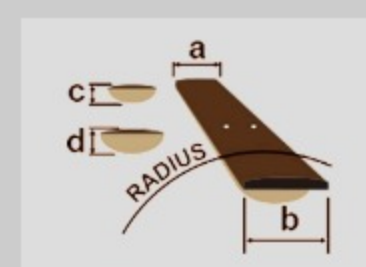

# SR405EQM

COLOR VARIATION :

DEB : Dragon Eye Burst

### SPECS

neck type	SR5 / 5pc Maple/Walnut neck
top/back/body	Quilted Maple top / Nyatoh body
fretboard	Jatoba fretboard / White dot inlay
fret	Medium frets
number of frets	24
bridge	Accu-cast B305 bridge
string space	16.5mm
neck pickup	PowerSpan Dual Coil neck pickup (Passive)
bridge pickup	PowerSpan Dual Coil bridge pickup (Passive)
equaliser	Ibanez Custom Electronics 3-band EQ w/3-way Power Tap switch
factory tuning	1G,2D,3A,4E,5B
strings	D'Addario® EXL165 + .130
string gauge	.045/.065/.085/.105/.130
hardware color	Cosmo black

### NECK DIMENSIONS

Scale :	864mm/34"
a : Width	45mm at NUT
b : Width	68mm at 24F
c : Thickness	19.5mm at 1F
d : Thickness	21.5mm at 12F
Radius :	305mmR

DESCRIPTION +