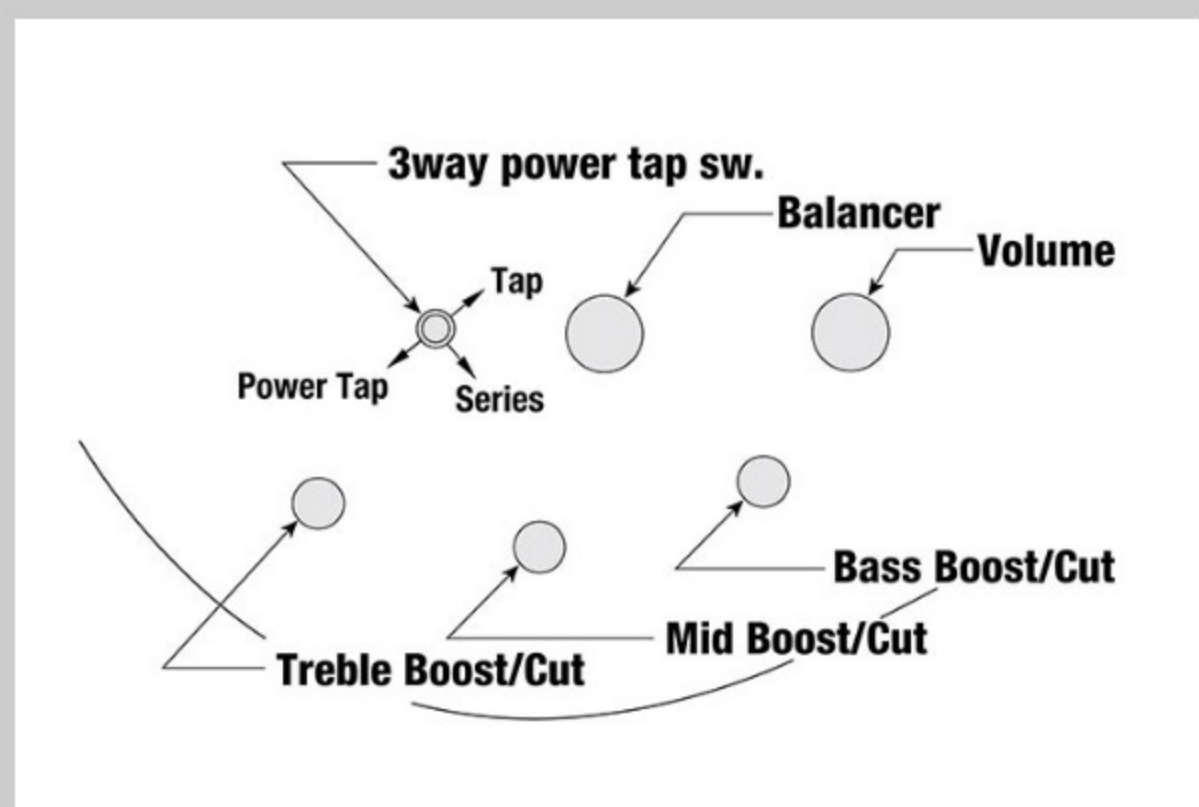

CONTROLS

DESCRIPTION

+