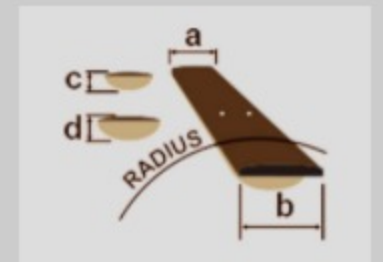

SR4600 *Prestige*

MADE IN JAPAN

COLOR VARIATION : 

OSL : Orange Solar Flare Low Gloss

SHARE :  

SPEC

SPECS

neck type	Atlas-4 HP / 5pc Wenge/Walnut neck w/KTS™ TITANIUM rods
top/back/body	Ash body
fretboard	Wenge fretboard / Mother of Pearl & Abalone oval inlay
fret	Medium frets / Prestige fret edge treatment
number of frets	24
bridge	MR5S bridge
string space	19mm
neck pickup	Bartolini® Custom neck pickup (Passive)
bridge pickup	Bartolini® Custom bridge pickup (Passive)
equaliser	Ibanez Custom Electronics 3-band EQ w/ EQ bypass switch (passive tone control on treble pot) & 3-way Mid frequency switch
factory tuning	1G,2D,3A,4E
strings	Elixir NANOWEB Coating
string gauge	.045/.065/.085/.105
nut	Graph Tech® BLACK TUSQ XL®
hardware color	Black

NECK DIMENSIONS

Scale :	864mm/34"
a : Width	38mm at NUT
b : Width	60mm at 24F
c : Thickness	19.5mm at 1F
d : Thickness	22.5mm at 12F
Radius :	305mmR

DESCRIPTION +

CONTROLS

DESCRIPTION

+

FREQUENCY RESPONSE

DESCRIPTION