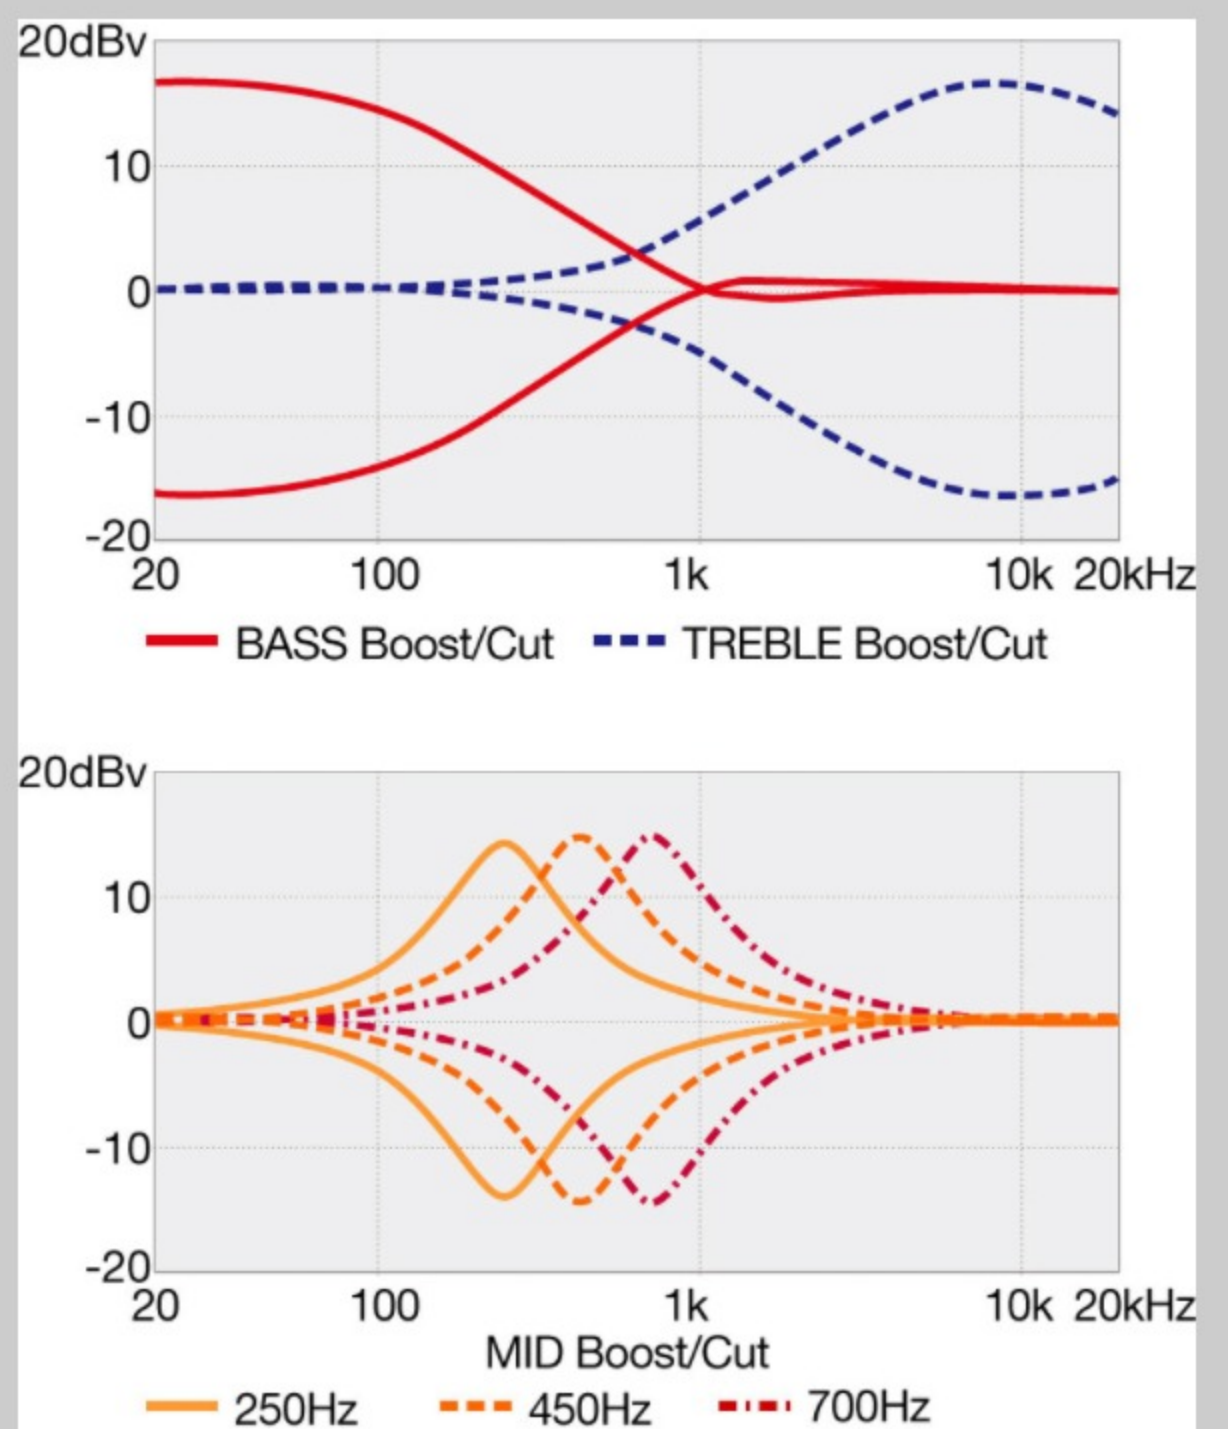

SR4600 *Prestige*

MADE IN JAPAN

COLOR VARIATION : 

OSL : Orange Solar Flare Low Gloss

SHARE :  

SPEC

SPECS

neck type	Atlas-4 HP / 5pc Wenge/Walnut neck w/KTS™ TITANIUM rods
top/back/body	Ash body
fretboard	Wenge fretboard / Mother of Pearl & Abalone oval inlay
fret	Medium frets / Prestige fret edge treatment
number of frets	24
bridge	MR5S bridge
string space	19mm
neck pickup	Bartolini® Custom neck pickup (Passive)
bridge pickup	Bartolini® Custom bridge pickup (Passive)
equaliser	Ibanez Custom Electronics 3-band EQ w/ EQ bypass switch (passive tone control on treble pot) & 3-way Mid frequency switch
factory tuning	1G,2D,3A,4E
strings	Elixir NANOWEB Coating
string gauge	.045/.065/.085/.105
nut	Graph Tech® BLACK TUSQ XL®
hardware color	Black

NECK DIMENSIONS

Scale :	864mm/34"
a : Width	38mm at NUT
b : Width	60mm at 24F
c : Thickness	19.5mm at 1F
d : Thickness	22.5mm at 12F
Radius :	305mmR

DESCRIPTION +

CONTROLS

DESCRIPTION

+

FREQUENCY RESPONSE

DESCRIPTION