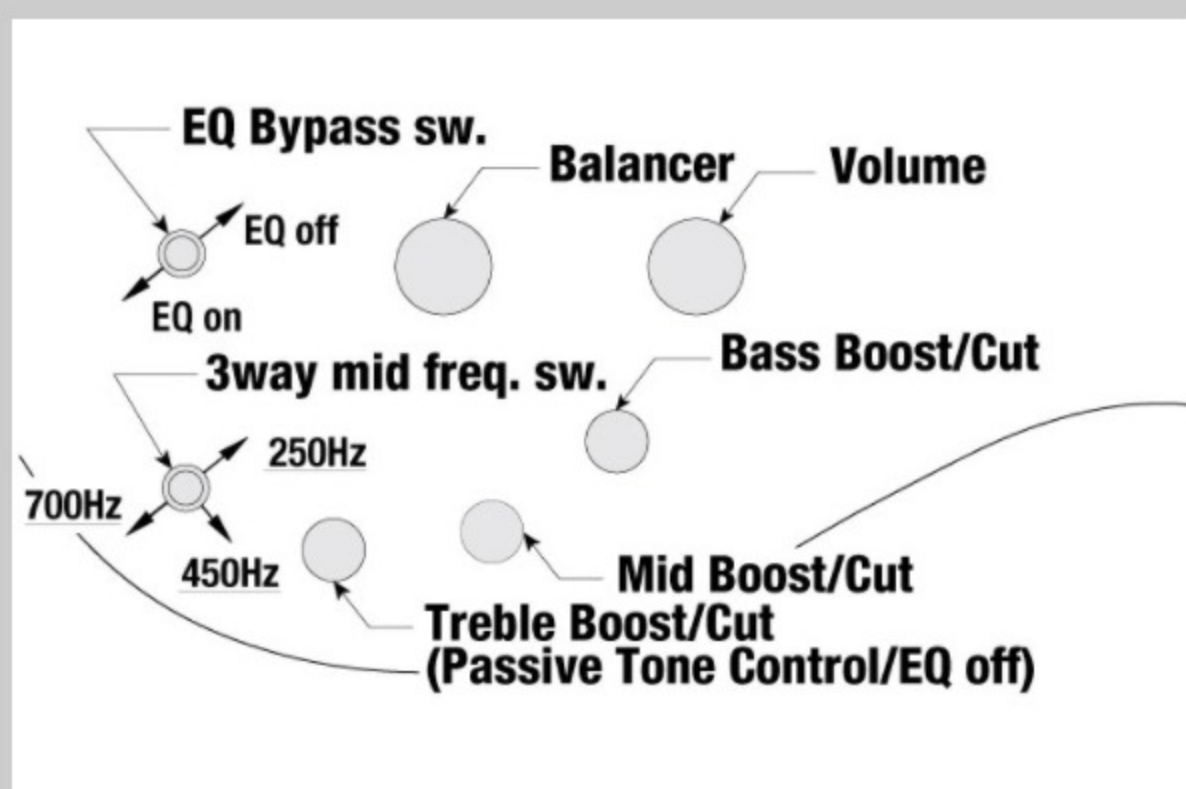

SR4600 *Prestige*

MADE IN JAPAN

COLOR VARIATION : 

OSL : Orange Solar Flare Low Gloss

SHARE :  

SPEC

SPECS

neck type	Atlas-4 HP / 5pc Wenge/Walnut neck w/KTS™ TITANIUM rods
top/back/body	Ash body
fretboard	Wenge fretboard / Mother of Pearl & Abalone oval inlay
fret	Medium frets / Prestige fret edge treatment
number of frets	24
bridge	MR5S bridge
string space	19mm
neck pickup	Bartolini® Custom neck pickup (Passive)
bridge pickup	Bartolini® Custom bridge pickup (Passive)
equaliser	Ibanez Custom Electronics 3-band EQ w/ EQ bypass switch (passive tone control on treble pot) & 3-way Mid frequency switch
factory tuning	1G,2D,3A,4E
strings	Elixir NANOWEB Coating
string gauge	.045/.065/.085/.105
nut	Graph Tech® BLACK TUSQ XL®
hardware color	Black

NECK DIMENSIONS

Scale :	864mm/34"
a : Width	38mm at NUT
b : Width	60mm at 24F
c : Thickness	19.5mm at 1F
d : Thickness	22.5mm at 12F
Radius :	305mmR

DESCRIPTION +

CONTROLS

DESCRIPTION

+

FREQUENCY RESPONSE

DESCRIPTION

+

OTHER FEATURES

- Gotoh® machine heads
- Hardshell case included