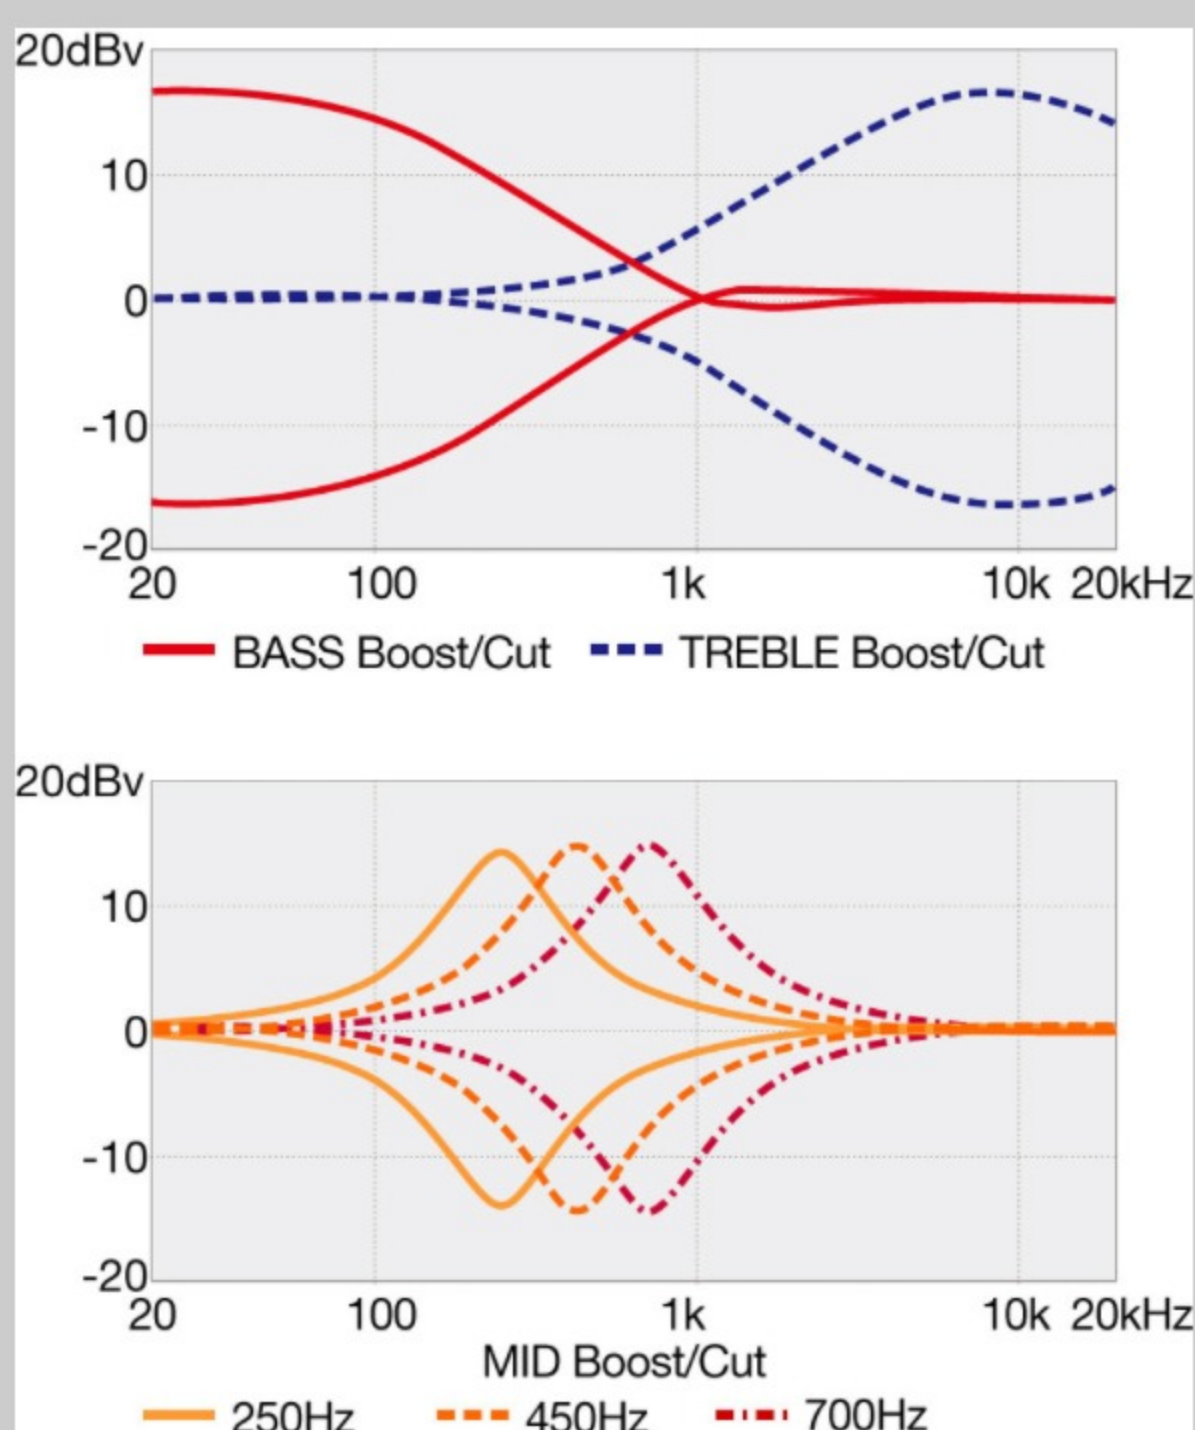

NECK DIMENSIONS

Scale :	864mm/34"
a : Width	45mm at NUT
b : Width	67mm at 24F
c : Thickness	19.5mm at 1F
d : Thickness	23mm at 12F
Radius :	305mmR

DESCRIPTION +

CONTROLS

DESCRIPTION

+

FREQUENCY RESPONSE

DESCRIPTION