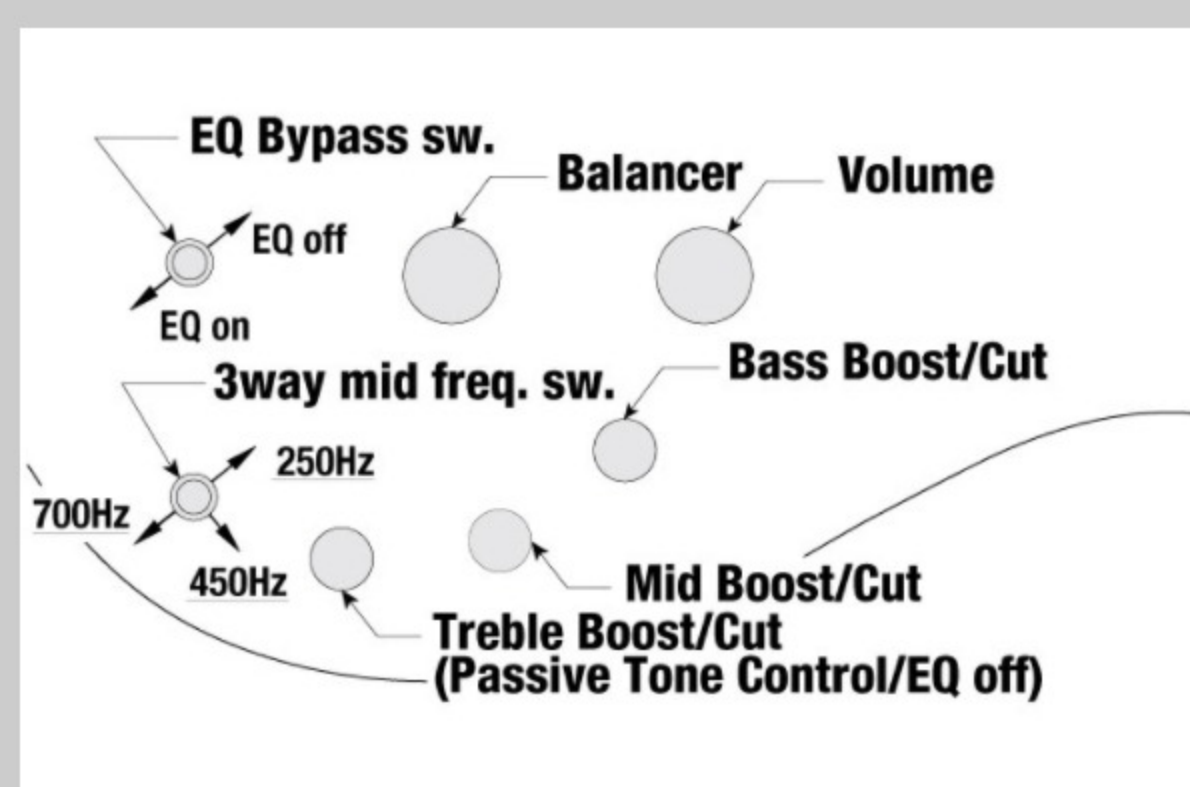

SR4605 *Prestige*

MADE IN JAPAN

COLOR VARIATION : 

OSL : Orange Solar Flare Low Gloss

SHARE :  

SPEC

SPECS

neck type	Atlas-5 HP / 5pc Wenge/Walnut neck w/KTS™ TITANIUM rods
top/back/body	Ash body
fretboard	Wenge fretboard / Mother of Pearl & Abalone oval inlay
fret	Medium frets / Prestige fret edge treatment
number of frets	24
bridge	MR55 bridge
string space	16.5mm
neck pickup	Bartolini® Custom neck pickup (Passive)
bridge pickup	Bartolini® Custom bridge pickup (Passive)
equaliser	Ibanez Custom Electronics 3-band EQ w/ EQ bypass switch (passive tone control on treble pot) & 3-way Mid frequency switch
factory tuning	1G,2D,3A,4E,5B
strings	Elixir NANOWEB Coating
string gauge	.045/.065/.085/.105/.130
nut	Graph Tech® BLACK TUSQ XL®
hardware color	Black

NECK DIMENSIONS

Scale :	864mm/34"
a : Width	45mm at NUT
b : Width	67mm at 24F
c : Thickness	19.5mm at 1F
d : Thickness	23mm at 12F
Radius :	305mmR

DESCRIPTION +

CONTROLS

DESCRIPTION

+

FREQUENCY RESPONSE

DESCRIPTION

+

OTHER FEATURES

- Gotoh® machine heads
- Hardshell case included