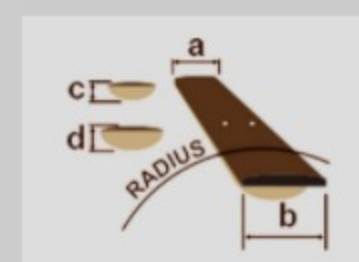

SR4605 *Prestige*

MADE IN JAPAN

COLOR VARIATION : 

OSL : Orange Solar Flare Low Gloss

SHARE :  

SPEC

SPECS

neck type	Atlas-5 HP / 5pc Wenge/Walnut neck w/KTS™ TITANIUM rods
top/back/body	Ash body
fretboard	Wenge fretboard / Mother of Pearl & Abalone oval inlay
fret	Medium frets / Prestige fret edge treatment
number of frets	24
bridge	MR55 bridge
string space	16.5mm
neck pickup	Bartolini® Custom neck pickup (Passive)
bridge pickup	Bartolini® Custom bridge pickup (Passive)
equaliser	Ibanez Custom Electronics 3-band EQ w/ EQ bypass switch (passive tone control on treble pot) & 3-way Mid frequency switch
factory tuning	1G,2D,3A,4E,5B
strings	Elixir NANOWEB Coating
string gauge	.045/.065/.085/.105/.130
nut	Graph Tech® BLACK TUSQ XL®
hardware color	Black

NECK DIMENSIONS

Scale :	864mm/34"
a : Width	45mm at NUT
b : Width	67mm at 24F
c : Thickness	19.5mm at 1F
d : Thickness	23mm at 12F
Radius :	305mmR

DESCRIPTION +

CONTROLS

DESCRIPTION

+

FREQUENCY RESPONSE

DESCRIPTION

+

OTHER FEATURES

- Gotoh® machine heads
- Hardshell case included