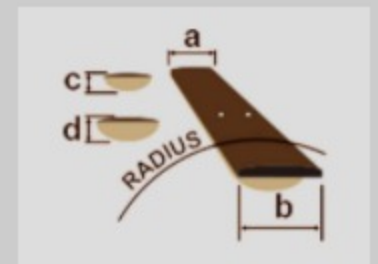

# SR4CMLTD *Premium*

COLOR VARIATION :

CIL : Caribbean Islet Low Gloss

SHARE :

### NECK DIMENSIONS

Scale :	864mm
a : Width	38mm at NUT
b : Width	62mm at 24F
c : Thickness	19.5mm at 1F
d : Thickness	21.5mm at 12F
Radius :	305mmR

DESCRIPTION +