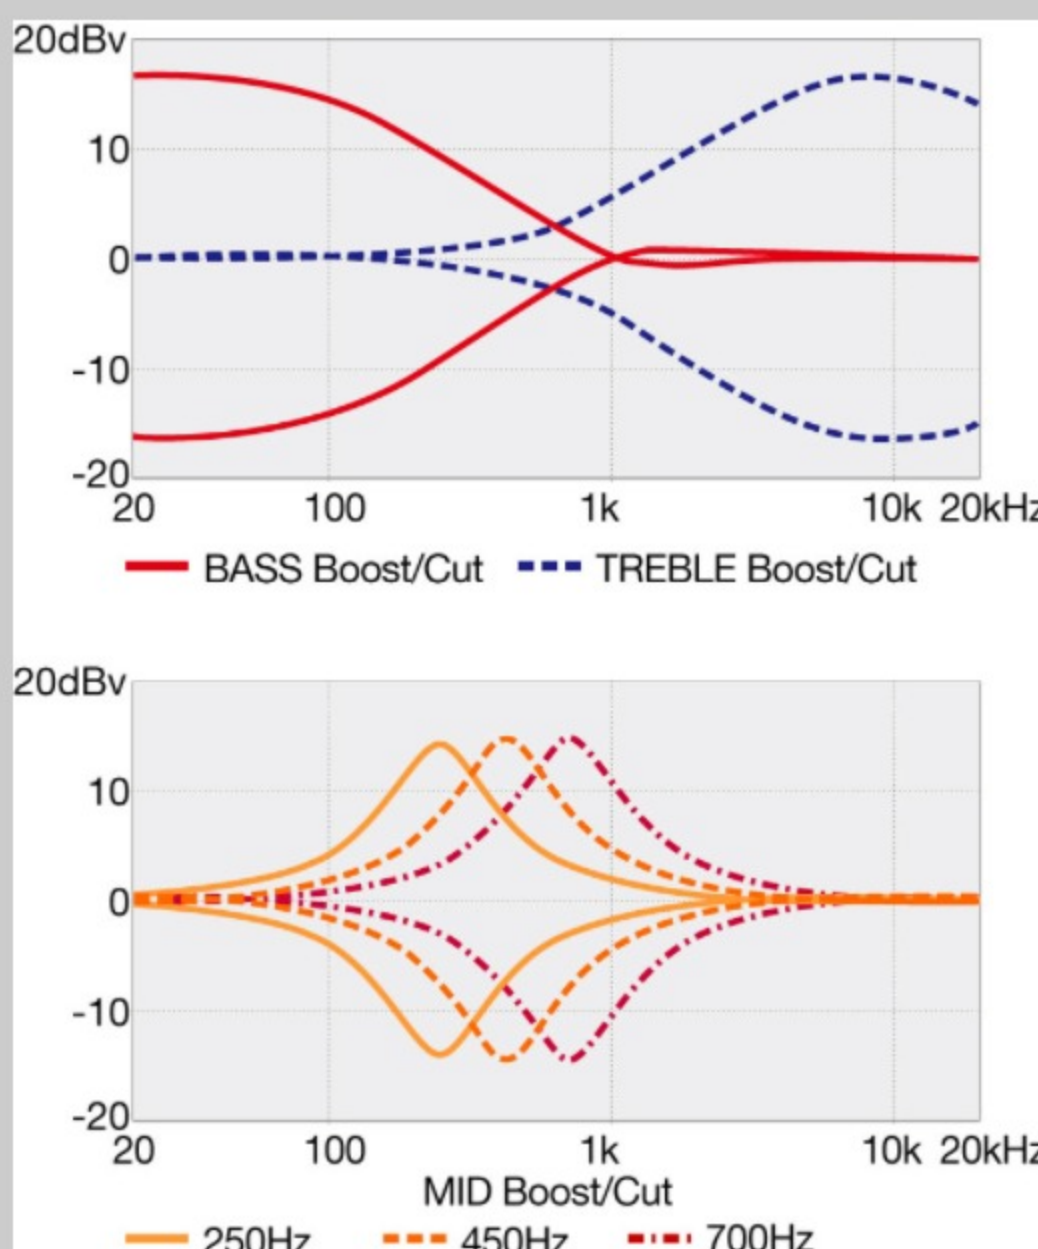

SR4FMDX *Premium*

SR

COLOR VARIATION : 
EGL : Emerald Green Low Gloss

SHARE :  

SPEC

SPECS

neck type	Atlas-4 / 5pc Panga Panga/Purpleheart neck w/KTS™ TITANIUM rods
top/back/body	Flamed Maple/Bubinga top / Flamed Maple/Bubinga back / Ash body
fretboard	Birdseye Maple fretboard / Green oval inlay
fret	Medium frets / Premium fret edge treatment
number of frets	24
bridge	MR55 bridge
string space	19mm
neck pickup	Nordstrand™ Big Break neck pickup (Passive)
bridge pickup	Nordstrand™ Big Break bridge pickup (Passive)
equaliser	Ibanez Custom Electronics 3-band EQ w/ EQ bypass switch (passive tone control on treble pot) & 3-way Mid frequency switch
factory tuning	1G,2D,3A,4E
strings	D'Addario® EXL165
string gauge	.045/.065/.085/.105
nut	Graph Tech® BLACK TUSQ XL® nut
hardware color	Gold

NECK DIMENSIONS

Scale :	864mm
a : Width	38mm at NUT
b : Width	62mm at 24F
c : Thickness	19.5mm at 1F
d : Thickness	21.5mm at 12F
Radius :	305mmR

DESCRIPTION +

CONTROLS

DESCRIPTION +

FREQUENCY RESPONSE

DESCRIPTION +