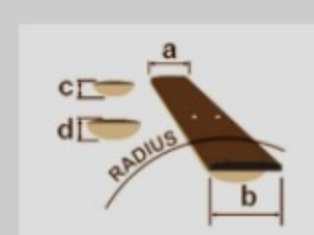

SR4FMDX *Premium*

SR

COLOR VARIATION : 
EGL : Emerald Green Low Gloss

SHARE :  

SPEC

SPECS

neck type	Atlas-4 / 5pc Panga Panga/Purpleheart neck w/KTS™ TITANIUM rods
top/back/body	Flamed Maple/Bubinga top / Flamed Maple/Bubinga back / Ash body
fretboard	Birdseye Maple fretboard / Green oval inlay
fret	Medium frets / Premium fret edge treatment
number of frets	24
bridge	MR55 bridge
string space	19mm
neck pickup	Nordstrand™ Big Break neck pickup (Passive)
bridge pickup	Nordstrand™ Big Break bridge pickup (Passive)
equaliser	Ibanez Custom Electronics 3-band EQ w/ EQ bypass switch (passive tone control on treble pot) & 3-way Mid frequency switch
factory tuning	1G,2D,3A,4E
strings	D'Addario® EXL165
string gauge	.045/.065/.085/.105
nut	Graph Tech® BLACK TUSQ XL® nut
hardware color	Gold

NECK DIMENSIONS

Scale :	864mm
a : Width	38mm at NUT
b : Width	62mm at 24F
c : Thickness	19.5mm at 1F
d : Thickness	21.5mm at 12F
Radius :	305mmR

DESCRIPTION +

CONTROLS

DESCRIPTION +

FREQUENCY RESPONSE

DESCRIPTION +