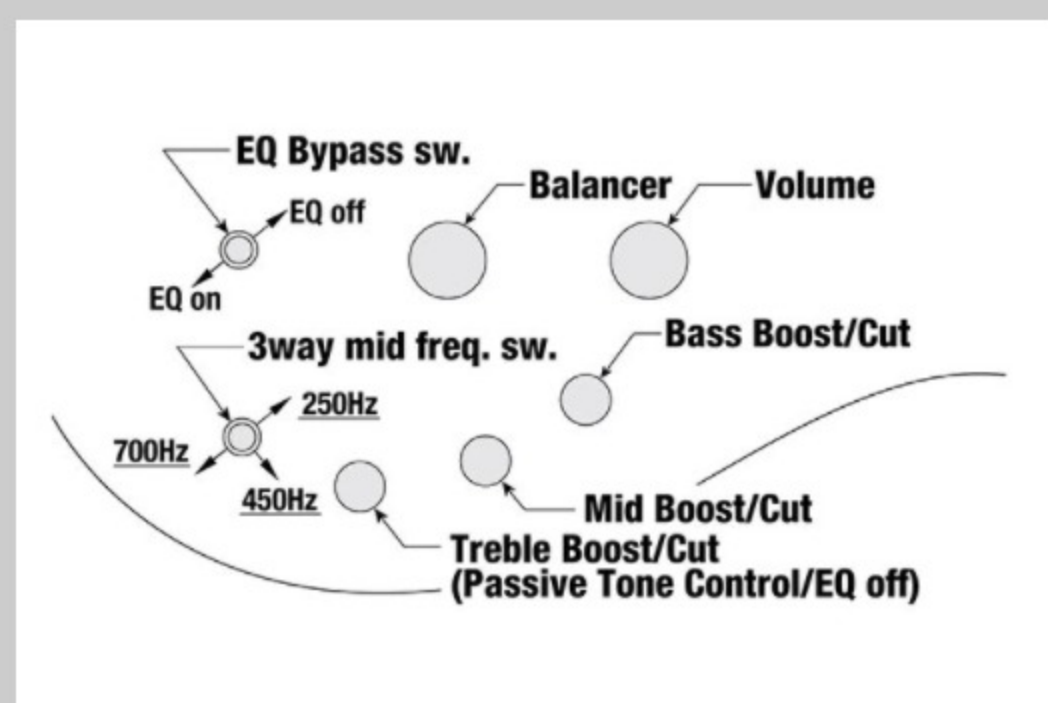

SR4FMDX *Premium*

SR

COLOR VARIATION : 
EGL : Emerald Green Low Gloss

SHARE :  

SPEC

SPECS

neck type	Atlas-4 / 5pc Panga Panga/Purpleheart neck w/KTS™ TITANIUM rods
top/back/body	Flamed Maple/Bubinga top / Flamed Maple/Bubinga back / Ash body
fretboard	Birdseye Maple fretboard / Green oval inlay
fret	Medium frets / Premium fret edge treatment
number of frets	24
bridge	MR55 bridge
string space	19mm
neck pickup	Nordstrand™ Big Break neck pickup (Passive)
bridge pickup	Nordstrand™ Big Break bridge pickup (Passive)
equaliser	Ibanez Custom Electronics 3-band EQ w/ EQ bypass switch (passive tone control on treble pot) & 3-way Mid frequency switch
factory tuning	1G,2D,3A,4E
strings	D'Addario® EXL165
string gauge	.045/.065/.085/.105
nut	Graph Tech® BLACK TUSQ XL® nut
hardware color	Gold

NECK DIMENSIONS

Scale :	864mm
a : Width	38mm at NUT
b : Width	62mm at 24F
c : Thickness	19.5mm at 1F
d : Thickness	21.5mm at 12F
Radius :	305mmR

DESCRIPTION +

CONTROLS

DESCRIPTION +

FREQUENCY RESPONSE

DESCRIPTION +