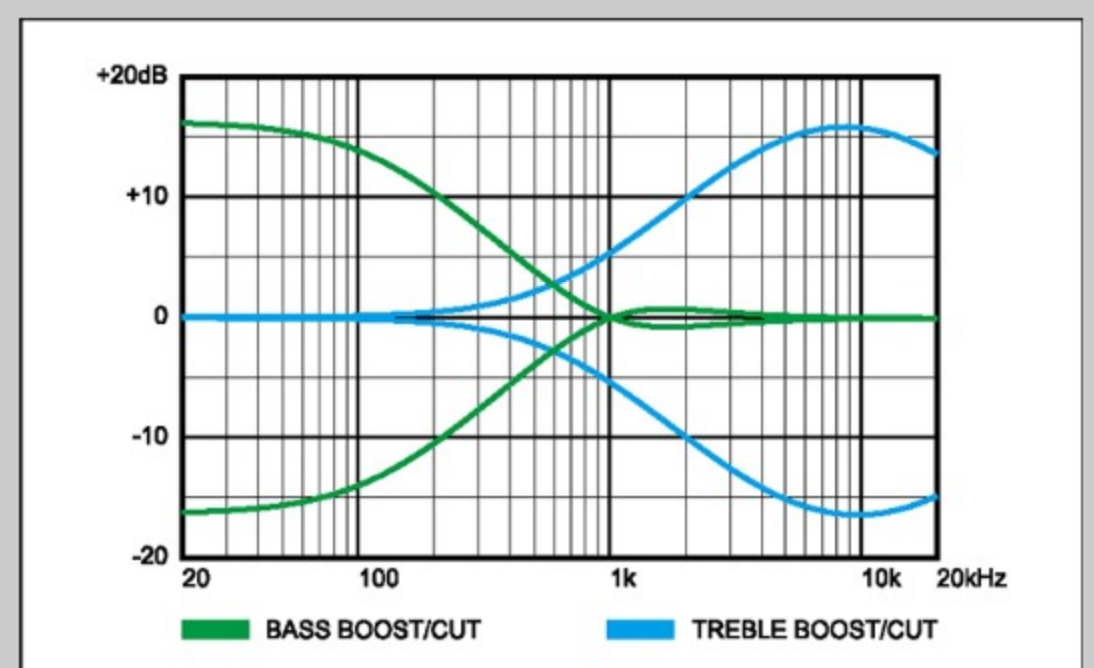

SR5000 *Prestige*

MADE IN JAPAN

OL : Oil

COLOR VARIATION :

SHARE : [f](#) [t](#)

SPEC

SPEC

neck type	Atlas-4 HP / 5pc Wenge/Walnut neck w/KTS™ TITANIUM rods
top/back/body	Wenge top / Wenge back / African Mahogany body
fretboard	Wenge fretboard / Mother of Pearl & Abalone oval inlay
fret	Medium frets / Prestige fret edge treatment
number of frets	24
bridge	MR5S bridge
string space	19mm
neck pickup	Bartolini® Custom neck pickup (Passive)
bridge pickup	Bartolini® Custom bridge pickup (Passive)
equaliser	Ibanez Custom Electronics 3-band EQ w/ EQ bypass switch (passive tone control on treble pot) & 3-way Mid frequency switch
factory tuning	1G,2D,3A,4E
strings	Elixir
string gauge	.045/.065/.085/.105
nut	Graph Tech® BLACK TUSQ XL®
hardware color	Gold

NECK DIMENSIONS

Scale :	864mm/34"
a : Width	38mm at NUT
b : Width	60mm at 24F
c : Thickness	19.5mm at 1F
d : Thickness	22.5mm at 12F
Radius :	305mmR

CONTROLS

FREQUENCY RESPONSE

OTHERS

Gotoh® machine heads
Hardshell case included