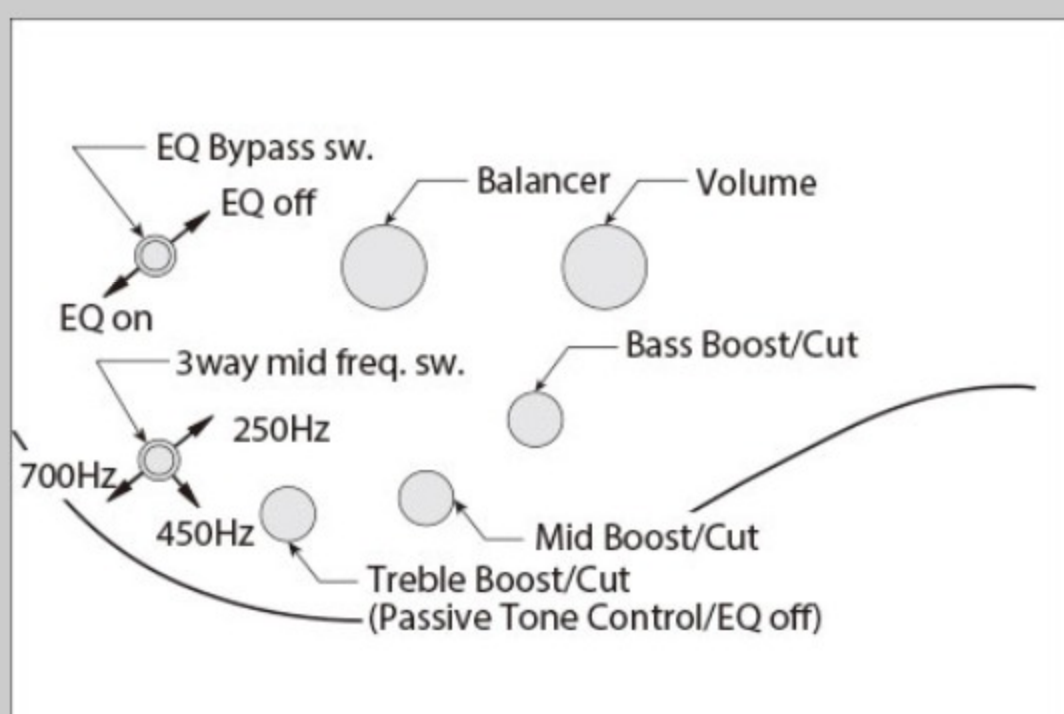

SR5000 *Prestige*

MADE IN JAPAN

OL : Oil

COLOR VARIATION :

SHARE : [f](#) [t](#)

SPEC

SPEC

neck type	Atlas-4 HP / 5pc Wenge/Walnut neck w/KTS™ TITANIUM rods
top/back/body	Wenge top / Wenge back / African Mahogany body
fretboard	Wenge fretboard / Mother of Pearl & Abalone oval inlay
fret	Medium frets / Prestige fret edge treatment
number of frets	24
bridge	MR5S bridge
string space	19mm
neck pickup	Bartolini® Custom neck pickup (Passive)
bridge pickup	Bartolini® Custom bridge pickup (Passive)
equaliser	Ibanez Custom Electronics 3-band EQ w/ EQ bypass switch (passive tone control on treble pot) & 3-way Mid frequency switch
factory tuning	1G,2D,3A,4E
strings	Elixir
string gauge	.045/.065/.085/.105
nut	Graph Tech® BLACK TUSQ XL®
hardware color	Gold

NECK DIMENSIONS

Scale :	864mm/34"
a : Width	38mm at NUT
b : Width	60mm at 24F
c : Thickness	19.5mm at 1F
d : Thickness	22.5mm at 12F
Radius :	305mmR

CONTROLS

FREQUENCY RESPONSE

OTHERS

Gotoh® machine heads
Hardshell case included