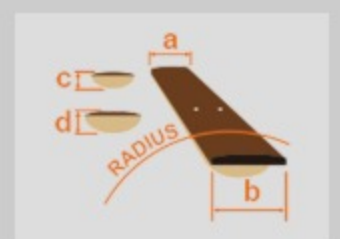

SR5000 *Prestige*

MADE IN JAPAN

OL : Oil

COLOR VARIATION :

SHARE : [f](#) [t](#)

SPEC

SPEC

neck type	Atlas-4 HP / 5pc Wenge/Walnut neck w/KTS™ TITANIUM rods
top/back/body	Wenge top / Wenge back / African Mahogany body
fretboard	Wenge fretboard / Mother of Pearl & Abalone oval inlay
fret	Medium frets / Prestige fret edge treatment
number of frets	24
bridge	MR5S bridge
string space	19mm
neck pickup	Bartolini® Custom neck pickup (Passive)
bridge pickup	Bartolini® Custom bridge pickup (Passive)
equaliser	Ibanez Custom Electronics 3-band EQ w/ EQ bypass switch (passive tone control on treble pot) & 3-way Mid frequency switch
factory tuning	1G,2D,3A,4E
strings	Elixir
string gauge	.045/.065/.085/.105
nut	Graph Tech® BLACK TUSQ XL®
hardware color	Gold

NECK DIMENSIONS

Scale :	864mm/34"
a : Width	38mm at NUT
b : Width	60mm at 24F
c : Thickness	19.5mm at 1F
d : Thickness	22.5mm at 12F
Radius :	305mmR

CONTROLS

FREQUENCY RESPONSE

OTHERS

Gotoh® machine heads
Hardshell case included