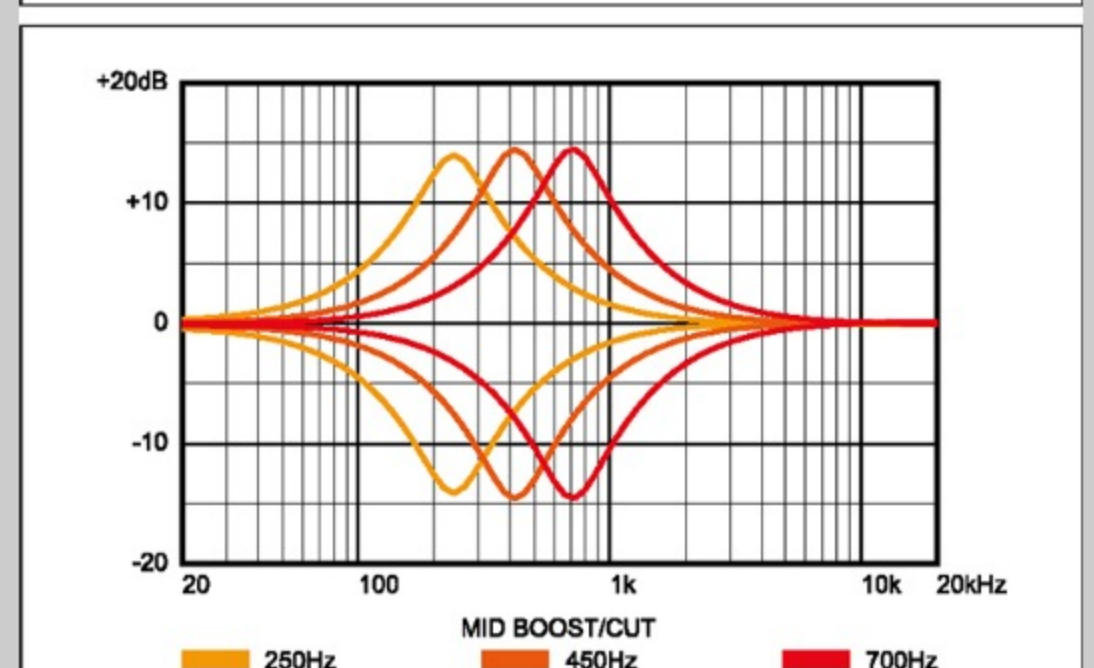

SR5000 *Prestige*

MADE IN JAPAN

OL : Oil

COLOR VARIATION :

SHARE : [f](#) [t](#)

SPEC

SPEC

neck type	Atlas-4 HP / 5pc Wenge/Walnut neck w/KTS™ TITANIUM rods
top/back/body	Wenge top / Wenge back / African Mahogany body
fretboard	Wenge fretboard / Mother of Pearl & Abalone oval inlay
fret	Medium frets / Prestige fret edge treatment
number of frets	24
bridge	MR5S bridge
string space	19mm
neck pickup	Bartolini® Custom neck pickup (Passive)
bridge pickup	Bartolini® Custom bridge pickup (Passive)
equaliser	Ibanez Custom Electronics 3-band EQ w/ EQ bypass switch (passive tone control on treble pot) & 3-way Mid frequency switch
factory tuning	1G,2D,3A,4E
strings	Elixir
string gauge	.045/.065/.085/.105
nut	Graph Tech® BLACK TUSQ XL®
hardware color	Gold

NECK DIMENSIONS

Scale :	864mm/34"
a : Width	38mm at NUT
b : Width	60mm at 24F
c : Thickness	19.5mm at 1F
d : Thickness	22.5mm at 12F
Radius :	305mmR

CONTROLS

FREQUENCY RESPONSE

OTHERS

Gotoh® machine heads
Hardshell case included