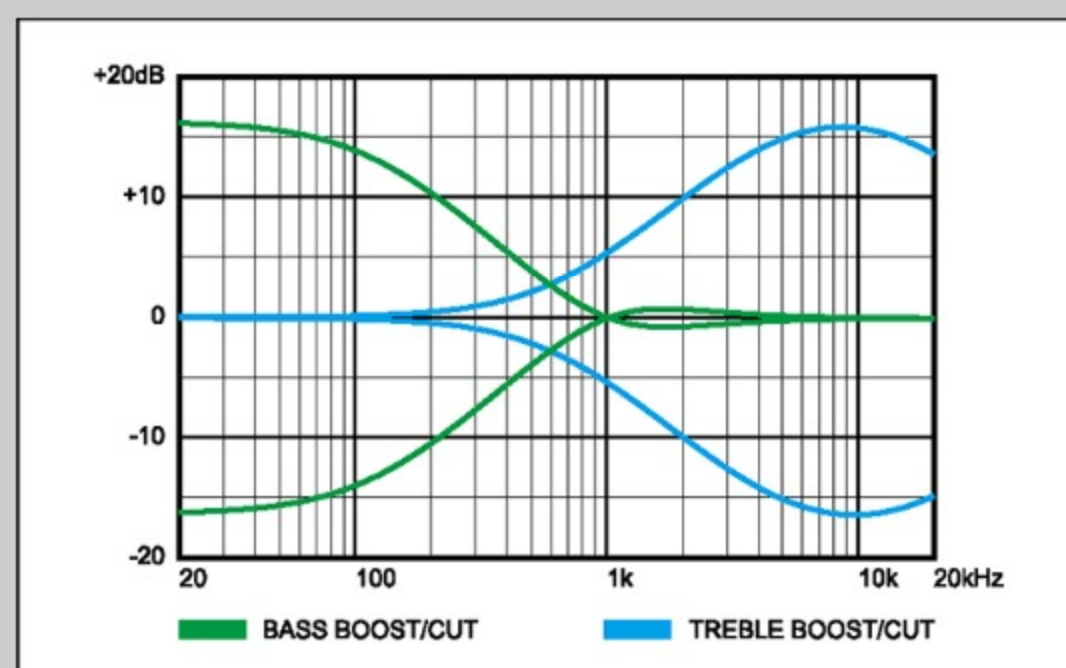

FREQUENCY RESPONSE

OTHERS

- Gotoh® machine heads
- Hardshell case included