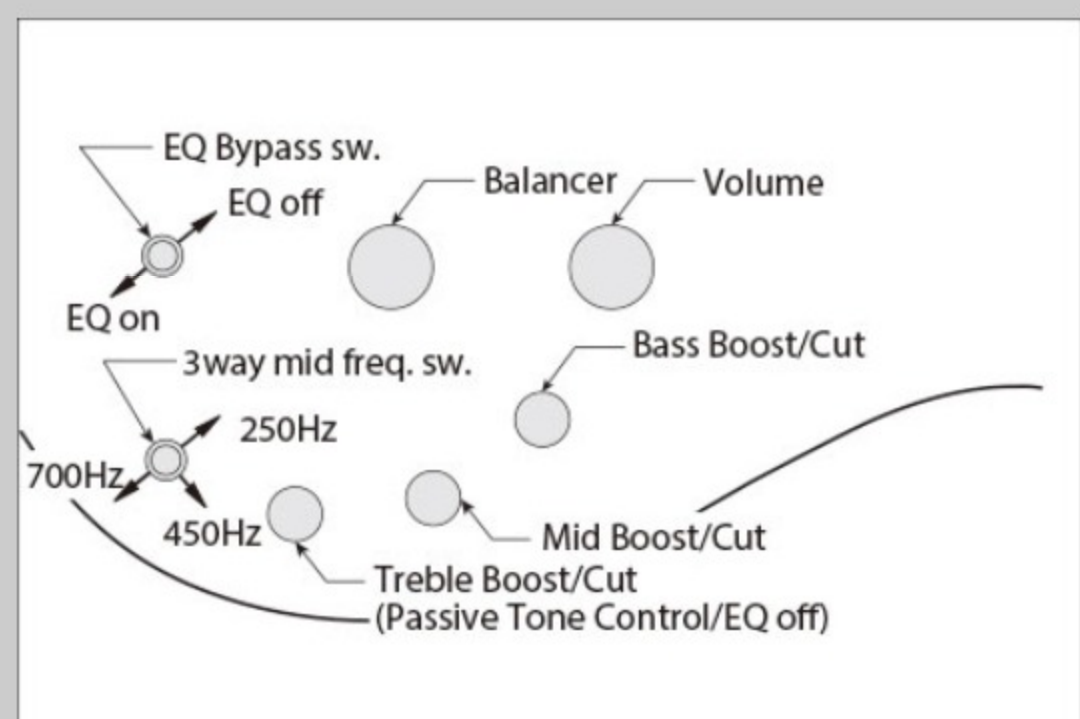

SR5005 *Prestige*

MADE IN JAPAN

OL : Oil

COLOR VARIATION :

SHARE :

SPEC

SPEC

neck type	Atlas-5 HP / 5pc Wenge/Walnut neck w/KTS™ TITANIUM rods
top/back/body	Wenge top / Wenge back / African Mahogany body
fretboard	Wenge fretboard / Mother of Pearl & Abalone oval inlay
fret	Medium frets / Prestige fret edge treatment
number of frets	24
bridge	MR5S bridge
string space	16.5mm
neck pickup	Bartolini® Custom neck pickup (Passive)
bridge pickup	Bartolini® Custom bridge pickup (Passive)
equaliser	Ibanez Custom Electronics 3-band EQ w/ EQ bypass switch (passive tone control on treble pot) & 3-way Mid frequency switch
factory tuning	1G,2D,3A,4E,5B
strings	Elixir
string gauge	.045/.065/.085/.105/.130
nut	Graph Tech® BLACK TUSQ XL®
hardware color	Gold

NECK DIMENSIONS

Scale :	864mm/34"
a : Width	45mm at NUT
b : Width	67mm at 24F
c : Thickness	19.5mm at 1F
d : Thickness	23mm at 12F
Radius :	305mmR

CONTROLS

FREQUENCY RESPONSE

OTHERS

- Gotoh® machine heads
- Hardshell case included