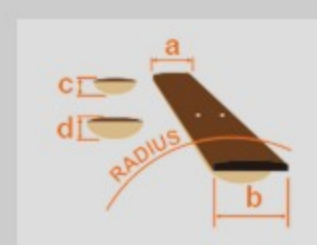

### SPEC

neck type	Atlas-5 HP / 5pc Wenge/Walnut neck w/KTS™ TITANIUM rods
top/back/body	Wenge top / Wenge back / African Mahogany body
fretboard	Wenge fretboard / Mother of Pearl & Abalone oval inlay
fret	Medium frets / Prestige fret edge treatment
number of frets	24
bridge	MR5S bridge
string space	16.5mm
neck pickup	Bartolini® Custom neck pickup (Passive)
bridge pickup	Bartolini® Custom bridge pickup (Passive)
equaliser	Ibanez Custom Electronics 3-band EQ w/ EQ bypass switch (passive tone control on treble pot) & 3-way Mid frequency switch
factory tuning	1G,2D,3A,4E,5B
strings	Elixir
string gauge	.045/.065/.085/.105/.130
nut	Graph Tech® BLACK TUSQ XL®
hardware color	Gold

### NECK DIMENSIONS

Scale :	864mm/34"
a : Width	45mm at NUT
b : Width	67mm at 24F
c : Thickness	19.5mm at 1F
d : Thickness	23mm at 12F
Radius :	305mmR