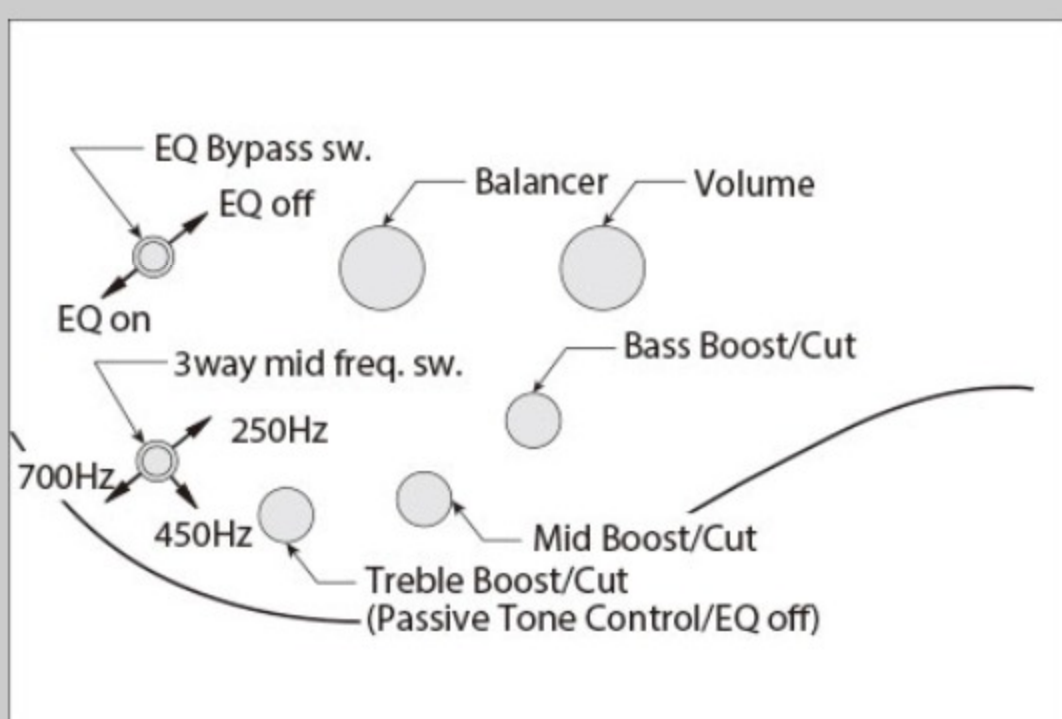

SR5006 *Prestige*

MADE IN JAPAN

OL : Oil

COLOR VARIATION :

SHARE :  

SPEC

SPEC

neck type	Atlas-6 HP / 5pc Wenge/Walnut neck w/KTS™ TITANIUM rods
top/back/body	Wenge top / Wenge back / African Mahogany body
fretboard	Wenge fretboard / Mother of Pearl & Abalone oval inlay
fret	Medium frets / Prestige fret edge treatment
number of frets	24
bridge	MR55 bridge
string space	16.5mm
neck pickup	Bartolini® Custom neck pickup (Passive)
bridge pickup	Bartolini® Custom bridge pickup (Passive)
equaliser	Ibanez Custom Electronics 3-band EQ w/ EQ bypass switch (passive tone control on treble pot) & 3-way Mid frequency switch
factory tuning	1C,2G,3D,4A,5E,6B
strings	Elixir
string gauge	.032/.045/.065/.085/.105/.130
nut	Graph Tech® BLACK TUSQ XL®
hardware color	Gold

NECK DIMENSIONS

Scale :	864mm/34"
a : Width	54mm at NUT
b : Width	83mm at 24F
c : Thickness	19.5mm at 1F
d : Thickness	23mm at 12F
Radius :	500mmR

CONTROLS

FREQUENCY RESPONSE

OTHERS

Gotoh® machine heads
Hardshell case included