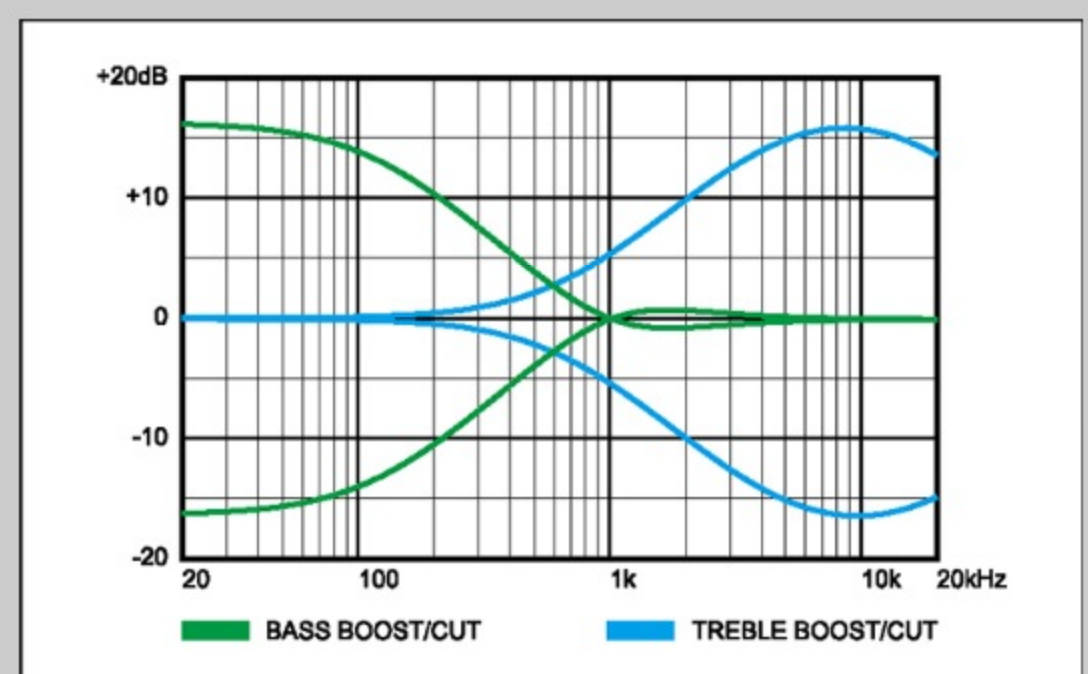

SR5006 *Prestige*

MADE IN JAPAN

OL : Oil

COLOR VARIATION :

SHARE :  

SPEC

SPEC

neck type	Atlas-6 HP / 5pc Wenge/Walnut neck w/KTS™ TITANIUM rods
top/back/body	Wenge top / Wenge back / African Mahogany body
fretboard	Wenge fretboard / Mother of Pearl & Abalone oval inlay
fret	Medium frets / Prestige fret edge treatment
number of frets	24
bridge	MR55 bridge
string space	16.5mm
neck pickup	Bartolini® Custom neck pickup (Passive)
bridge pickup	Bartolini® Custom bridge pickup (Passive)
equaliser	Ibanez Custom Electronics 3-band EQ w/ EQ bypass switch (passive tone control on treble pot) & 3-way Mid frequency switch
factory tuning	1C,2G,3D,4A,5E,6B
strings	Elixir
string gauge	.032/.045/.065/.085/.105/.130
nut	Graph Tech® BLACK TUSQ XL®
hardware color	Gold

NECK DIMENSIONS

Scale :	864mm/34"
a : Width	54mm at NUT
b : Width	83mm at 24F
c : Thickness	19.5mm at 1F
d : Thickness	23mm at 12F
Radius :	500mmR

CONTROLS

FREQUENCY RESPONSE

OTHERS

Gotoh® machine heads
Hardshell case included