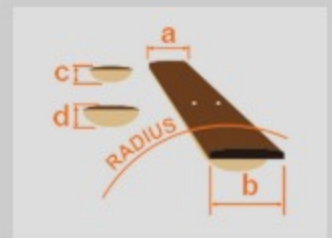

SR5006 *Prestige*

MADE IN JAPAN

OL : Oil

COLOR VARIATION :

SHARE :  

SPEC

SPEC

neck type	Atlas-6 HP / 5pc Wenge/Walnut neck w/KTS™ TITANIUM rods
top/back/body	Wenge top / Wenge back / African Mahogany body
fretboard	Wenge fretboard / Mother of Pearl & Abalone oval inlay
fret	Medium frets / Prestige fret edge treatment
number of frets	24
bridge	MR55 bridge
string space	16.5mm
neck pickup	Bartolini® Custom neck pickup (Passive)
bridge pickup	Bartolini® Custom bridge pickup (Passive)
equaliser	Ibanez Custom Electronics 3-band EQ w/ EQ bypass switch (passive tone control on treble pot) & 3-way Mid frequency switch
factory tuning	1C,2G,3D,4A,5E,6B
strings	Elixir
string gauge	.032/.045/.065/.085/.105/.130
nut	Graph Tech® BLACK TUSQ XL®
hardware color	Gold

NECK DIMENSIONS

Scale :	864mm/34"
a : Width	54mm at NUT
b : Width	83mm at 24F
c : Thickness	19.5mm at 1F
d : Thickness	23mm at 12F
Radius :	500mmR

CONTROLS

FREQUENCY RESPONSE

OTHERS

Gotoh® machine heads
Hardshell case included