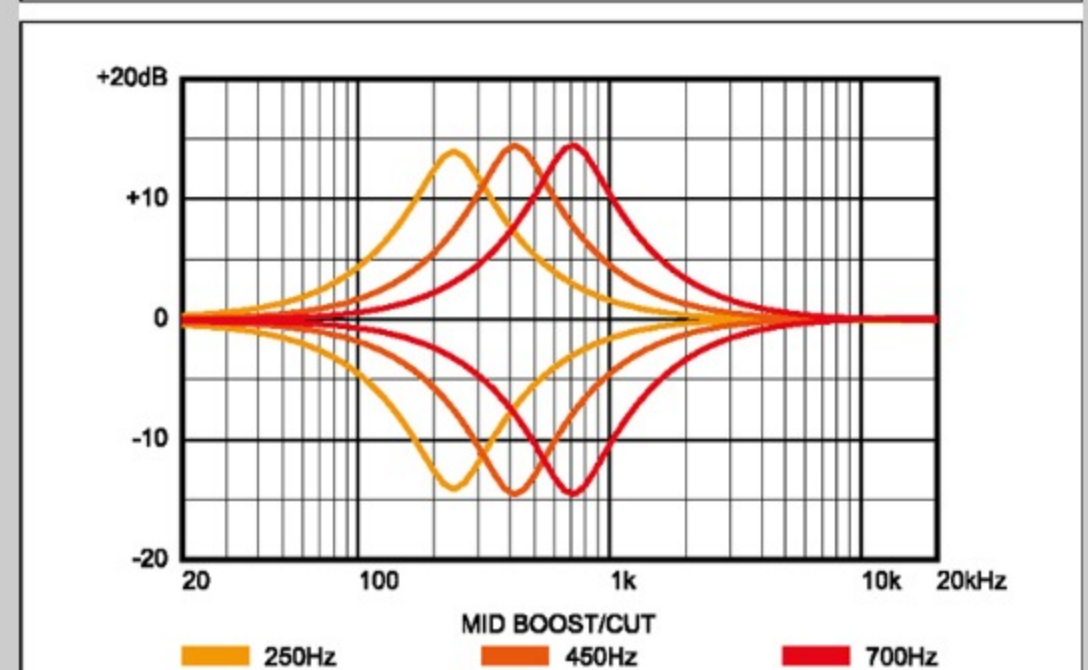

SR5006 *Prestige*

MADE IN JAPAN

OL : Oil

COLOR VARIATION :

SHARE :  

SPEC

SPEC

neck type	Atlas-6 HP / 5pc Wenge/Walnut neck w/KTS™ TITANIUM rods
top/back/body	Wenge top / Wenge back / African Mahogany body
fretboard	Wenge fretboard / Mother of Pearl & Abalone oval inlay
fret	Medium frets / Prestige fret edge treatment
number of frets	24
bridge	MR55 bridge
string space	16.5mm
neck pickup	Bartolini® Custom neck pickup (Passive)
bridge pickup	Bartolini® Custom bridge pickup (Passive)
equaliser	Ibanez Custom Electronics 3-band EQ w/ EQ bypass switch (passive tone control on treble pot) & 3-way Mid frequency switch
factory tuning	1C,2G,3D,4A,5E,6B
strings	Elixir
string gauge	.032/.045/.065/.085/.105/.130
nut	Graph Tech® BLACK TUSQ XL®
hardware color	Gold

NECK DIMENSIONS

Scale :	864mm/34"
a : Width	54mm at NUT
b : Width	83mm at 24F
c : Thickness	19.5mm at 1F
d : Thickness	23mm at 12F
Radius :	500mmR

CONTROLS

FREQUENCY RESPONSE

OTHERS

Gotoh® machine heads
Hardshell case included