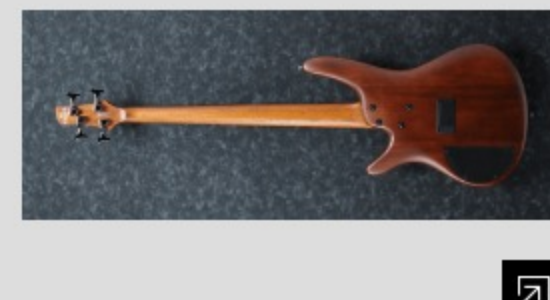

# SR500

BM : Brown Mahogany

COLOR VARIATION :

SHARE :  

### SPEC

neck type	SR4 / 5pc Jatoba/Walnut neck
top/back/body	Mahogany body
fretboard	Jatoba / Abalone oval inlay
fret	Medium frets
bridge	Accu-cast B300 bridge (19mm string spacing)
neck pickup	Bartolini® MK-1 neck pickup (Passive)
bridge pickup	Bartolini® MK-1 bridge pickup (Passive)
equaliser	Ibanez Custom Electronics 3-band EQ w/Mid frequency switch
hardware color	Cosmo black