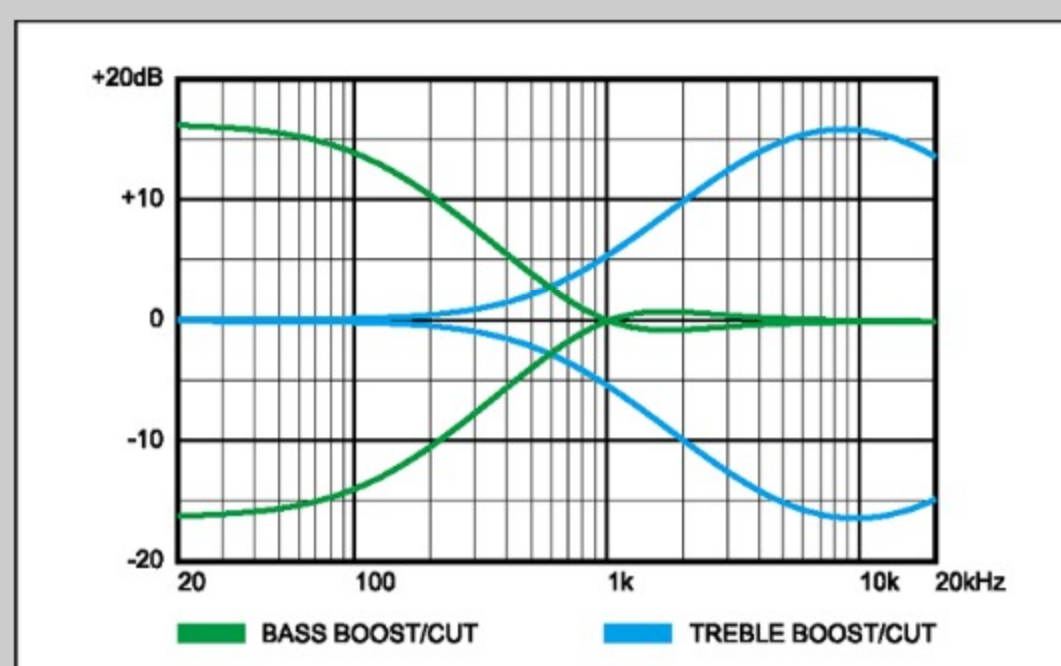

FREQUENCY RESPONSE

OTHERS

Recommended Case MB300C