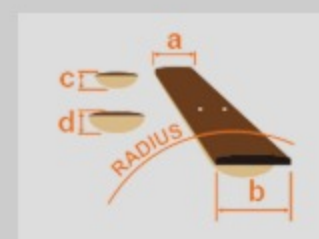

# SR500

BM : Brown Mahogany

COLOR VARIATION :

SHARE :  

### SPEC

neck type	SR4 / 5pc Jatoba/Walnut neck
top/back/body	Mahogany body
fretboard	Jatoba / Abalone oval inlay
fret	Medium frets
bridge	Accu-cast B300 bridge (19mm string spacing)
neck pickup	Bartolini® MK-1 neck pickup (Passive)
bridge pickup	Bartolini® MK-1 bridge pickup (Passive)
equaliser	Ibanez Custom Electronics 3-band EQ w/Mid frequency switch
hardware color	Cosmo black

### NECK DIMENSIONS

Scale :	864mm/34"
a : Width	38mm at NUT
b : Width	62mm at 24F
c : Thickness	19.5mm at 1F
d : Thickness	21.5mm at 12F
Radius :	305mmR