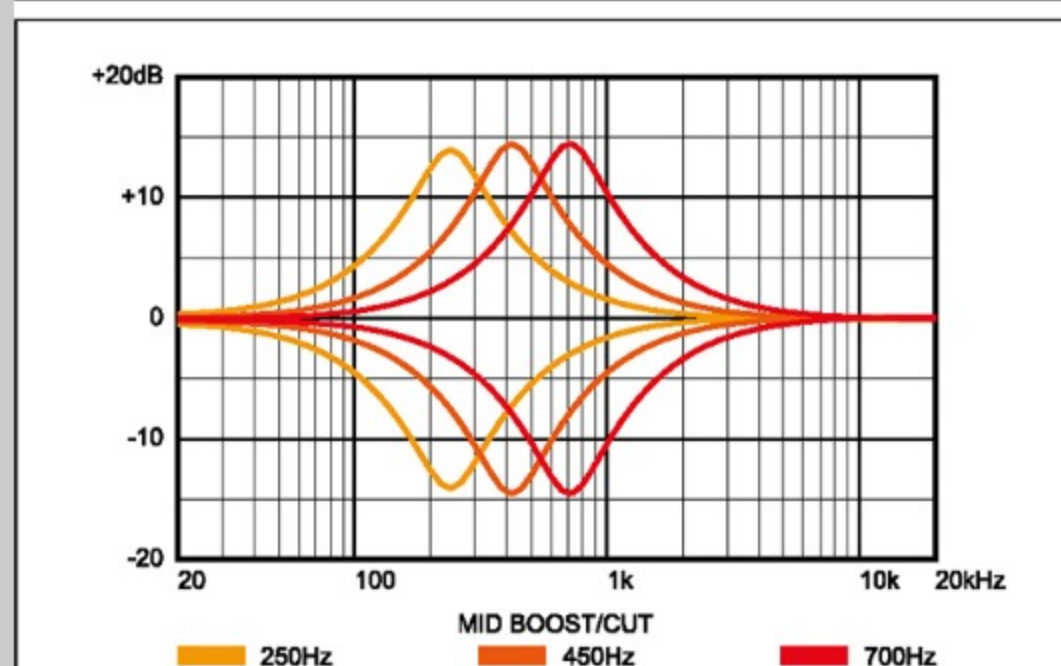

FREQUENCY RESPONSE

OTHERS

Recommended Case MB300C