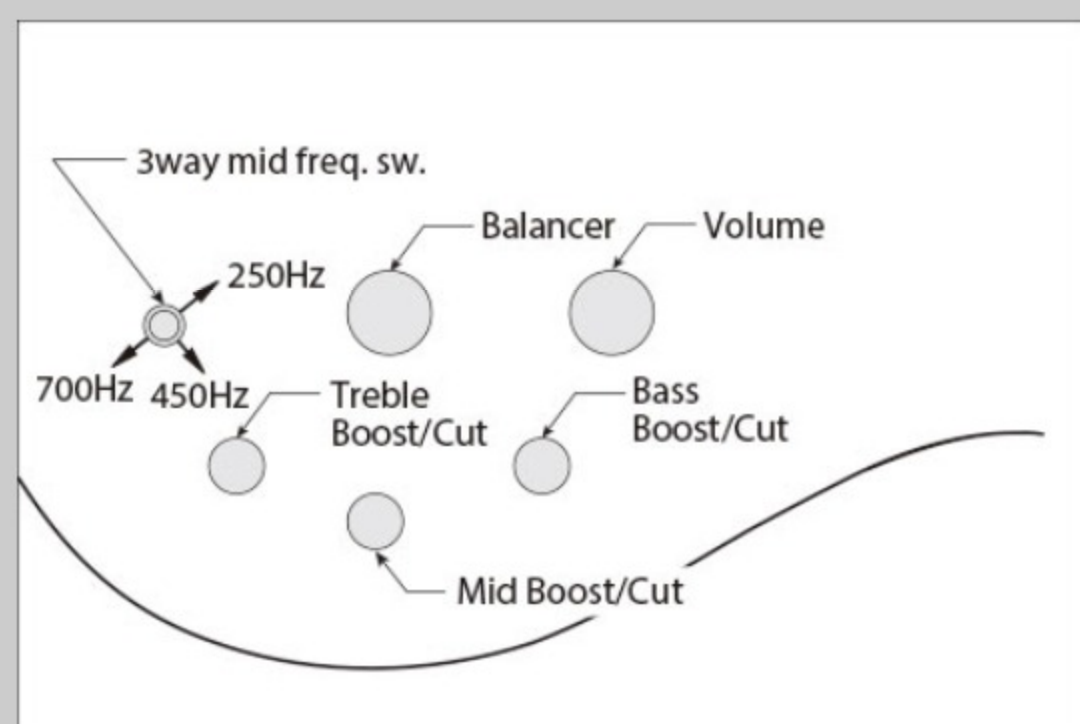

SR500

BM : Brown Mahogany

COLOR VARIATION :

SHARE :

SPEC

SPEC

neck type	SR4 / 5pc Jatoba/Walnut neck
top/back/body	Mahogany body
fretboard	Jatoba / Abalone oval inlay
fret	Medium frets
bridge	Accu-cast B300 bridge (19mm string spacing)
neck pickup	Bartolini® MK-1 neck pickup (Passive)
bridge pickup	Bartolini® MK-1 bridge pickup (Passive)
equaliser	Ibanez Custom Electronics 3-band EQ w/Mid frequency switch
hardware color	Cosmo black

NECK DIMENSIONS

Scale :	864mm/34"
a : Width	38mm at NUT
b : Width	62mm at 24F
c : Thickness	19.5mm at 1F
d : Thickness	21.5mm at 12F
Radius :	305mmR

CONTROLS

FREQUENCY RESPONSE

OTHERS

Recommended Case MB300C