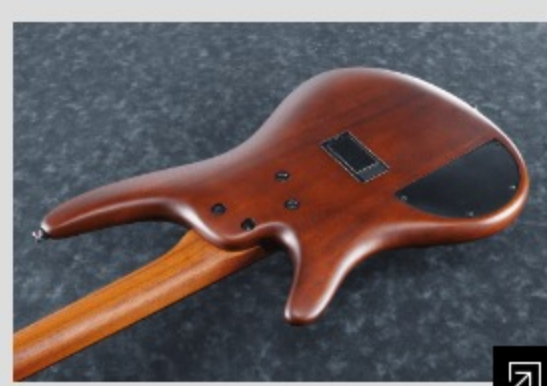

# SR500

BM : Brown Mahogany

COLOR VARIATION :

SHARE :  

### SPEC

neck type	SR4 / 5pc Jatoba/Walnut neck
top/back/body	Mahogany body
fretboard	Jatoba / Abalone oval inlay
fret	Medium frets
bridge	Accu-cast B300 bridge (19mm string spacing)
neck pickup	Bartolini® MK-1 neck pickup (Passive)
bridge pickup	Bartolini® MK-1 bridge pickup (Passive)
equaliser	Ibanez Custom Electronics 3-band EQ w/Mid frequency switch
hardware color	Cosmo black