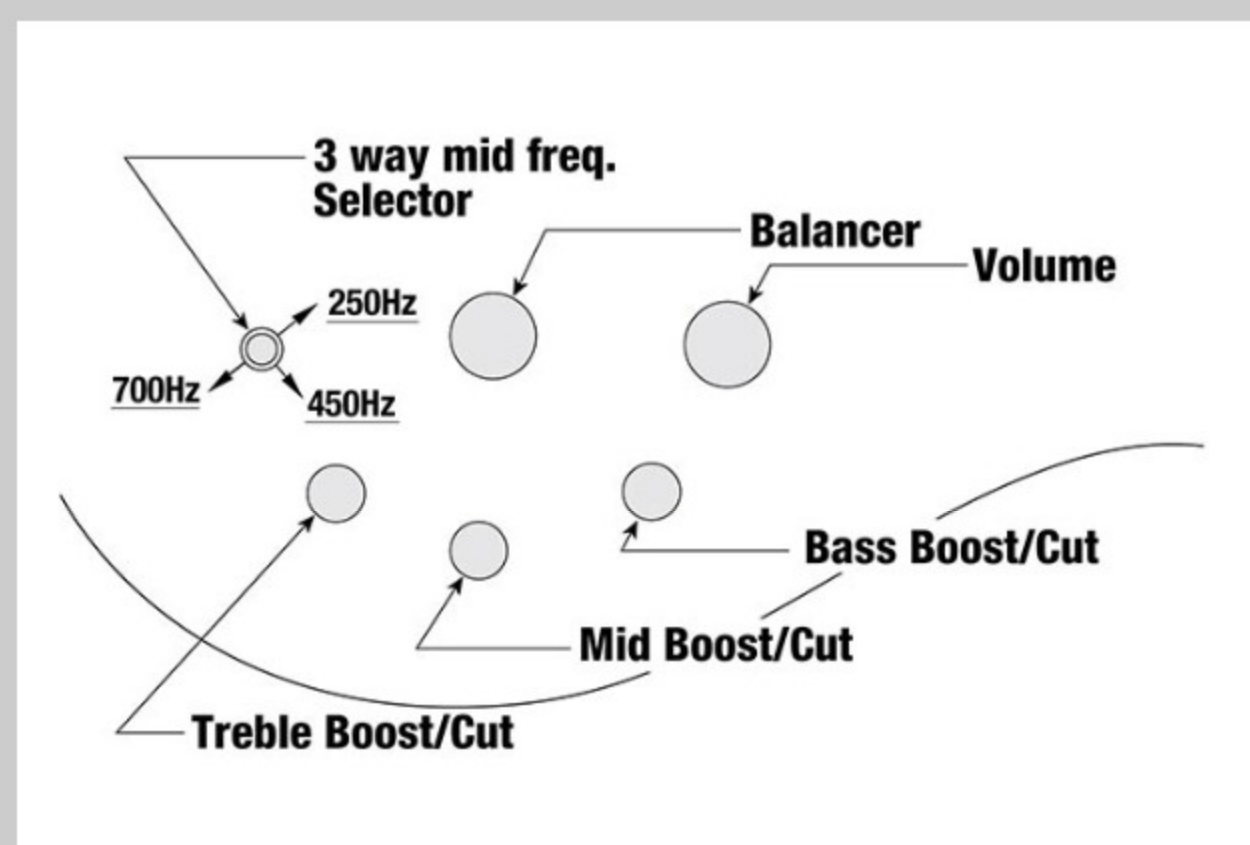

### SPEC

neck type	SR4 5pc neck / Jatoba/Bubinga
top/back/body	Mahogany body
fretboard	Rosewood / Abalone oval inlay
fret	Medium frets
number of frets	24
bridge	Accu-cast B300 bridge
string space	19mm
neck pickup	Bartolini® MK-1 neck pickup (Passive)
bridge pickup	Bartolini® MK-1 bridge pickup (Passive)
equaliser	Ibanez Custom Electronics 3-band eq w/Mid frequency switch
factory tuning	1G, 2D, 3A, 4E
string gauge	.045/.065/.085/.105
hardware color	Black matte

### CONTROLS

DESCRIPTION

+