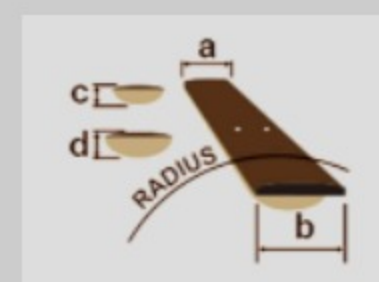

# SR500B

COLOR VARIATION :

GAT : Green Arctic Fros Matte

オープン価格

SHARE :  

### SPEC

neck type	SR4 5pc neck / Jatoba/Bubinga
top/back/body	Mahogany body
fretboard	Rosewood / Abalone oval inlay
fret	Medium frets
number of frets	24
bridge	Accu-cast B300 bridge
string space	19mm
neck pickup	Bartolini® MK-1 neck pickup (Passive)
bridge pickup	Bartolini® MK-1 bridge pickup (Passive)
equaliser	Ibanez Custom Electronics 3-band eq w/Mid frequency switch
factory tuning	1G, 2D, 3A, 4E
string gauge	.045/.065/.085/.105
hardware color	Black matte

### NECK DIMENSIONS

Scale :	864mm/34"
a : Width	38mm at NUT
b : Width	62mm at 24F
c : Thickness	19.5mm at 1F
d : Thickness	21.5mm at 12F
Radius :	305mmR

DESCRIPTION +