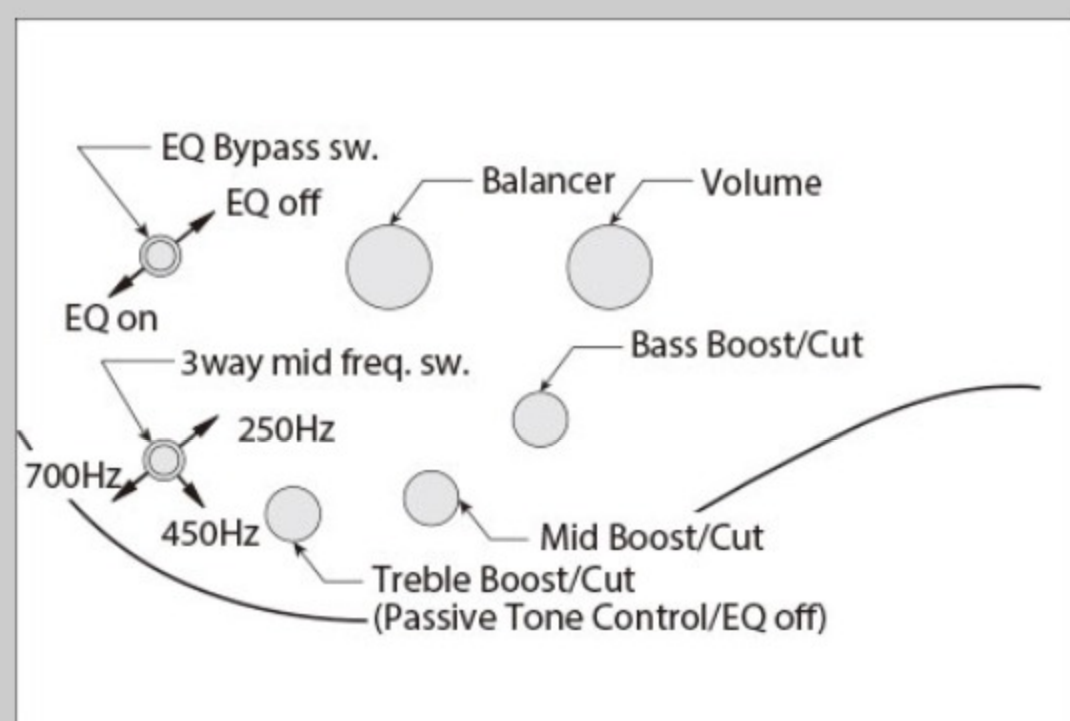

SR500E

BM : Brown Mahogany

COLOR VARIATION :

SHARE :  

SPEC

SPEC

neck type	SR4 / 5pc Jatoba/Walnut neck
top/back/body	Okoume body
fretboard	Jatoba fretboard / Abalone oval inlay
fret	Medium frets
number of frets	24
bridge	Accu-cast B500 bridge
string space	19mm
neck pickup	Bartolini® BH2 neck pickup (Passive)
bridge pickup	Bartolini® BH2 bridge pickup (Passive)
equaliser	Ibanez Custom Electronics 3-band EQ w/ EQ bypass switch (passive tone control on treble pot) & 3-way Mid frequency switch
factory tuning	1G,2D,3A,4E
strings	D'Addario® EXL165
string gauge	.045/.065/.085/.105
nut	Plastic
hardware color	Black

NECK DIMENSIONS

Scale :	864mm/34"
a : Width	38mm at NUT
b : Width	62mm at 24F
c : Thickness	19.5mm at 1F
d : Thickness	21.5mm at 12F
Radius :	305mmR

CONTROLS

FREQUENCY RESPONSE

OTHERS

Recommended Case MB300C