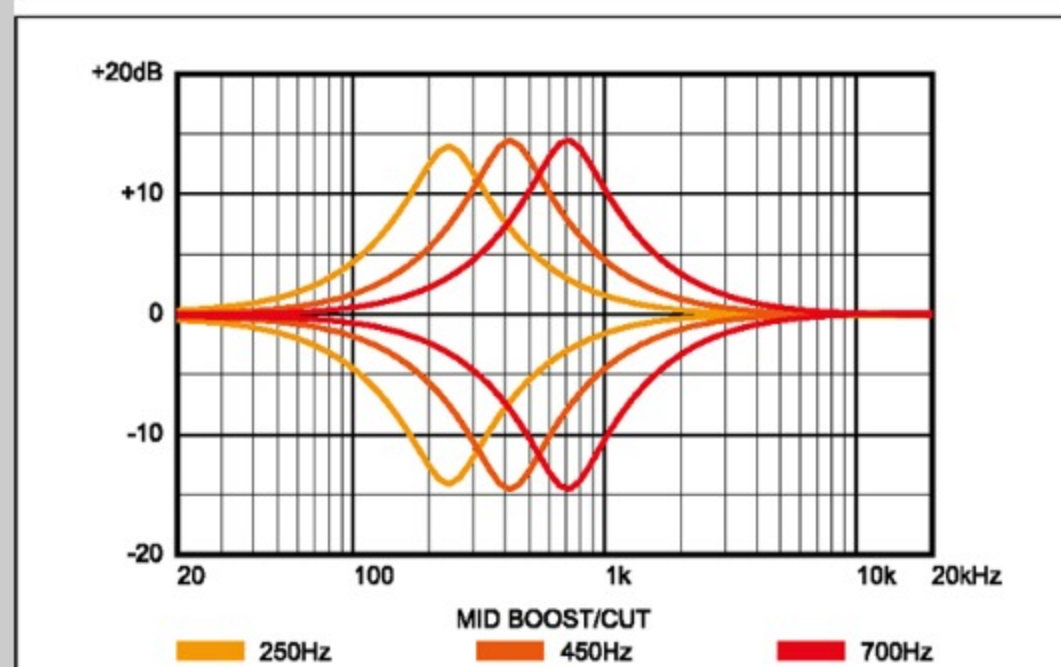

SR500E

BM : Brown Mahogany

COLOR VARIATION :

SHARE :  

SPEC

SPEC

neck type	SR4 / 5pc Jatoba/Walnut neck
top/back/body	Okoume body
fretboard	Jatoba fretboard / Abalone oval inlay
fret	Medium frets
number of frets	24
bridge	Accu-cast B500 bridge
string space	19mm
neck pickup	Bartolini® BH2 neck pickup (Passive)
bridge pickup	Bartolini® BH2 bridge pickup (Passive)
equaliser	Ibanez Custom Electronics 3-band EQ w/ EQ bypass switch (passive tone control on treble pot) & 3-way Mid frequency switch
factory tuning	1G,2D,3A,4E
strings	D'Addario® EXL165
string gauge	.045/.065/.085/.105
nut	Plastic
hardware color	Black

NECK DIMENSIONS

Scale :	864mm/34"
a : Width	38mm at NUT
b : Width	62mm at 24F
c : Thickness	19.5mm at 1F
d : Thickness	21.5mm at 12F
Radius :	305mmR

CONTROLS

FREQUENCY RESPONSE

OTHERS

Recommended Case MB300C