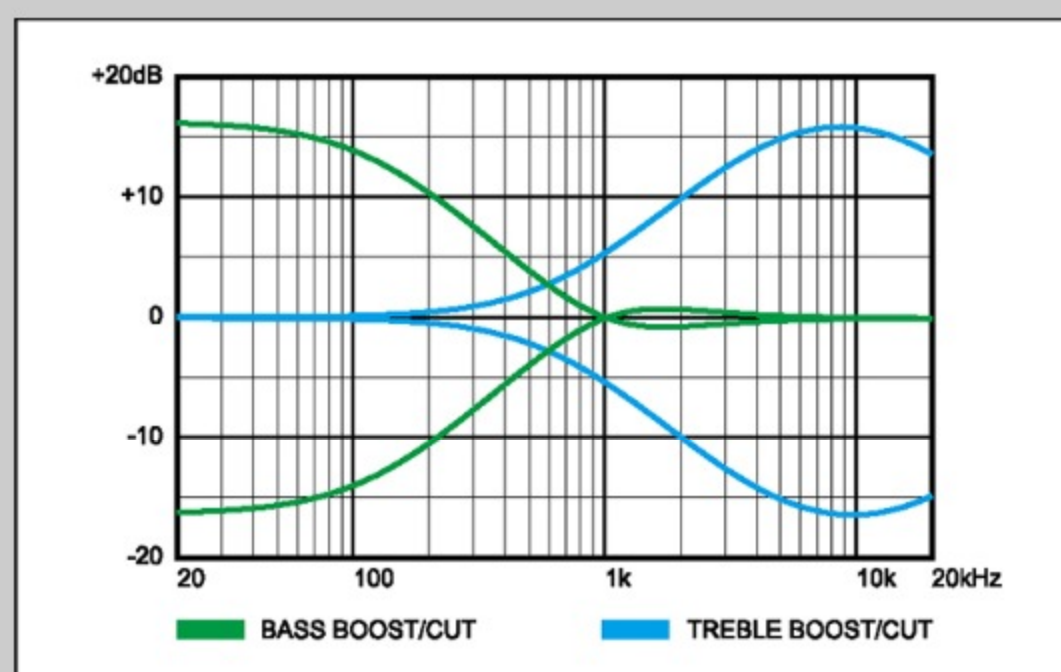

SR500E

BM : Brown Mahogany

COLOR VARIATION :

SHARE :  

SPEC

SPEC

neck type	SR4 / 5pc Jatoba/Walnut neck
top/back/body	Okoume body
fretboard	Jatoba fretboard / Abalone oval inlay
fret	Medium frets
number of frets	24
bridge	Accu-cast B500 bridge
string space	19mm
neck pickup	Bartolini® BH2 neck pickup (Passive)
bridge pickup	Bartolini® BH2 bridge pickup (Passive)
equaliser	Ibanez Custom Electronics 3-band EQ w/ EQ bypass switch (passive tone control on treble pot) & 3-way Mid frequency switch
factory tuning	1G,2D,3A,4E
strings	D'Addario® EXL165
string gauge	.045/.065/.085/.105
nut	Plastic
hardware color	Black

NECK DIMENSIONS

Scale :	864mm/34"
a : Width	38mm at NUT
b : Width	62mm at 24F
c : Thickness	19.5mm at 1F
d : Thickness	21.5mm at 12F
Radius :	305mmR

CONTROLS

FREQUENCY RESPONSE

OTHERS

Recommended Case MB300C