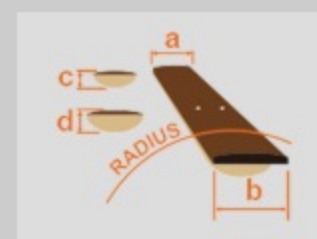

SR500E

BM : Brown Mahogany

COLOR VARIATION :

SHARE :  

SPEC

SPEC

neck type	SR4 / 5pc Jatoba/Walnut neck
top/back/body	Okoume body
fretboard	Jatoba fretboard / Abalone oval inlay
fret	Medium frets
number of frets	24
bridge	Accu-cast B500 bridge
string space	19mm
neck pickup	Bartolini® BH2 neck pickup (Passive)
bridge pickup	Bartolini® BH2 bridge pickup (Passive)
equaliser	Ibanez Custom Electronics 3-band EQ w/ EQ bypass switch (passive tone control on treble pot) & 3-way Mid frequency switch
factory tuning	1G,2D,3A,4E
strings	D'Addario® EXL165
string gauge	.045/.065/.085/.105
nut	Plastic
hardware color	Black

NECK DIMENSIONS

Scale :	864mm/34"
a : Width	38mm at NUT
b : Width	62mm at 24F
c : Thickness	19.5mm at 1F
d : Thickness	21.5mm at 12F
Radius :	305mmR

CONTROLS

FREQUENCY RESPONSE

OTHERS

Recommended Case MB300C