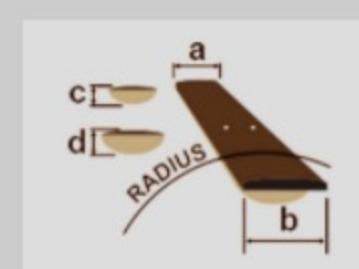

SR500E

COLOR VARIATION :

BM : Brown Mahogany

SHARE :

SPEC

SPECS

neck type	SR4 / 5pc Jatoba/Walnut neck
top/back/body	Okoume body
fretboard	Rosewood fretboard / Abalone oval inlay
fret	Medium frets
number of frets	24
bridge	Accu-cast B500 bridge
string space	19mm
neck pickup	Bartolini® BH2 neck pickup (Passive)
bridge pickup	Bartolini® BH2 bridge pickup (Passive)
equaliser	Ibanez Custom Electronics 3-band EQ w/ EQ bypass switch (passive tone control on treble pot), 3-way Mid frequency switch
factory tuning	1G,2D,3A,4E
strings	D'Addario® EXL165
string gauge	.045/.065/.085/.105
nut	Plastic nut
hardware color	Black

NECK DIMENSIONS

Scale :	864mm
a : Width	38mm at NUT
b : Width	62mm at 24F
c : Thickness	19.5mm at 1F
d : Thickness	21.5mm at 12F
Radius :	305mmR

DESCRIPTION +

CONTROLS

DESCRIPTION +

FREQUENCY RESPONSE

DESCRIPTION +