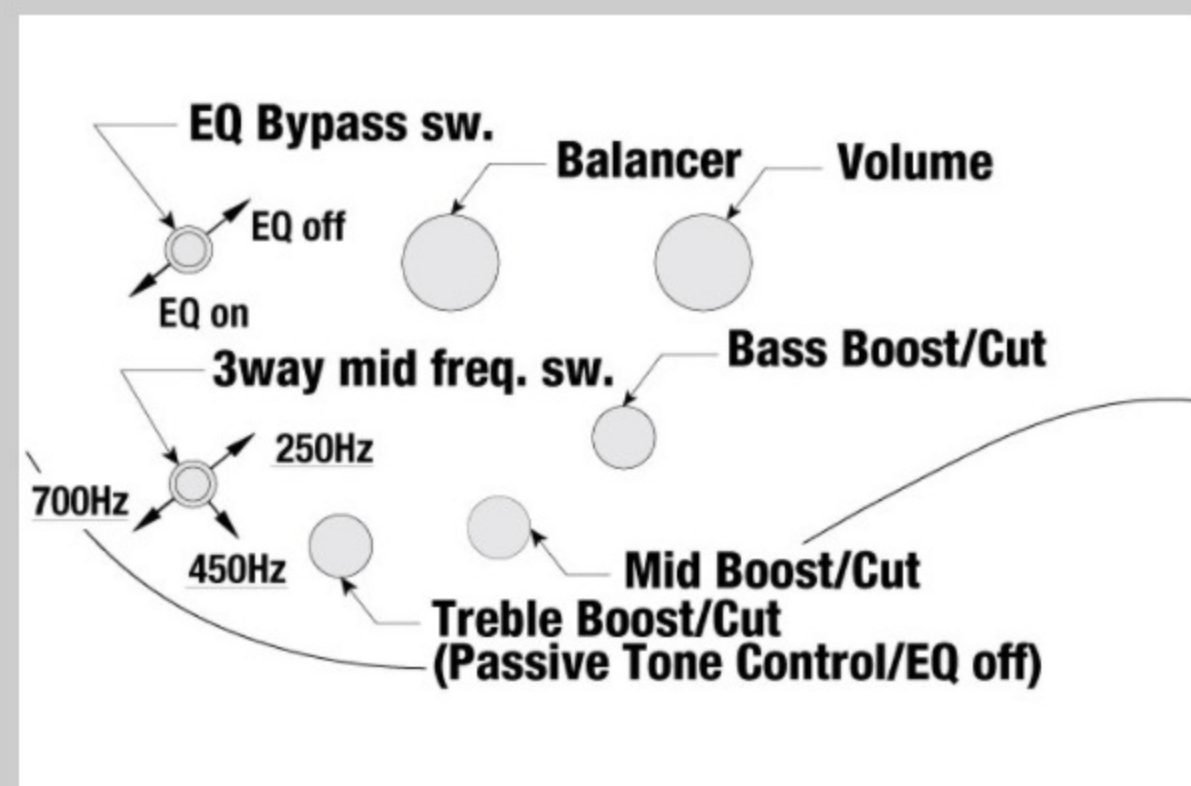

SR500E

COLOR VARIATION :

BM : Brown Mahogany

SHARE :

SPEC

SPECS

neck type	SR4 / 5pc Jatoba/Walnut neck
top/back/body	Okoume body
fretboard	Rosewood fretboard / Abalone oval inlay
fret	Medium frets
number of frets	24
bridge	Accu-cast B500 bridge
string space	19mm
neck pickup	Bartolini® BH2 neck pickup (Passive)
bridge pickup	Bartolini® BH2 bridge pickup (Passive)
equaliser	Ibanez Custom Electronics 3-band EQ w/ EQ bypass switch (passive tone control on treble pot), 3-way Mid frequency switch
factory tuning	1G,2D,3A,4E
strings	D'Addario® EXL165
string gauge	.045/.065/.085/.105
nut	Plastic nut
hardware color	Black

NECK DIMENSIONS

Scale :	864mm
a : Width	38mm at NUT
b : Width	62mm at 24F
c : Thickness	19.5mm at 1F
d : Thickness	21.5mm at 12F
Radius :	305mmR

DESCRIPTION +

CONTROLS

DESCRIPTION +

FREQUENCY RESPONSE

DESCRIPTION +