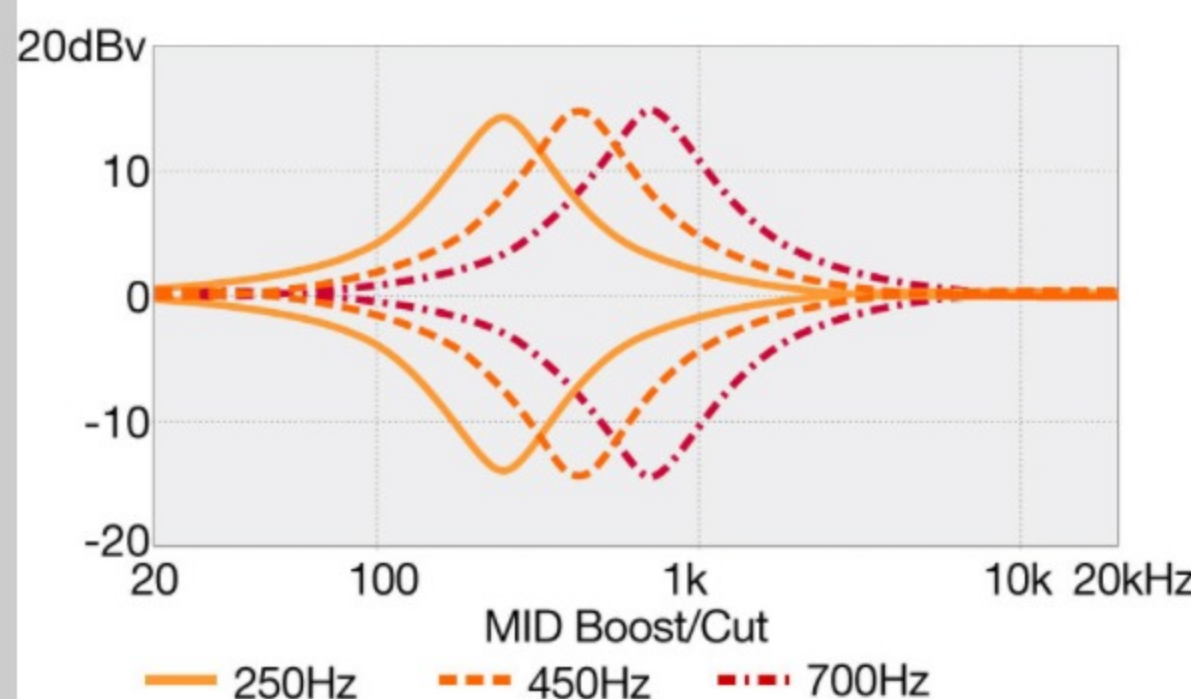

SR500E

COLOR VARIATION :

BM : Brown Mahogany

SHARE :

SPEC

SPECS

neck type	SR4 / 5pc Jatoba/Walnut neck
top/back/body	Okoume body
fretboard	Rosewood fretboard / Abalone oval inlay
fret	Medium frets
number of frets	24
bridge	Accu-cast B500 bridge
string space	19mm
neck pickup	Bartolini® BH2 neck pickup (Passive)
bridge pickup	Bartolini® BH2 bridge pickup (Passive)
equaliser	Ibanez Custom Electronics 3-band EQ w/ EQ bypass switch (passive tone control on treble pot), 3-way Mid frequency switch
factory tuning	1G,2D,3A,4E
strings	D'Addario® EXL165
string gauge	.045/.065/.085/.105
nut	Plastic nut
hardware color	Black

NECK DIMENSIONS

Scale :	864mm
a : Width	38mm at NUT
b : Width	62mm at 24F
c : Thickness	19.5mm at 1F
d : Thickness	21.5mm at 12F
Radius :	305mmR

DESCRIPTION +

CONTROLS

DESCRIPTION +

FREQUENCY RESPONSE

DESCRIPTION +