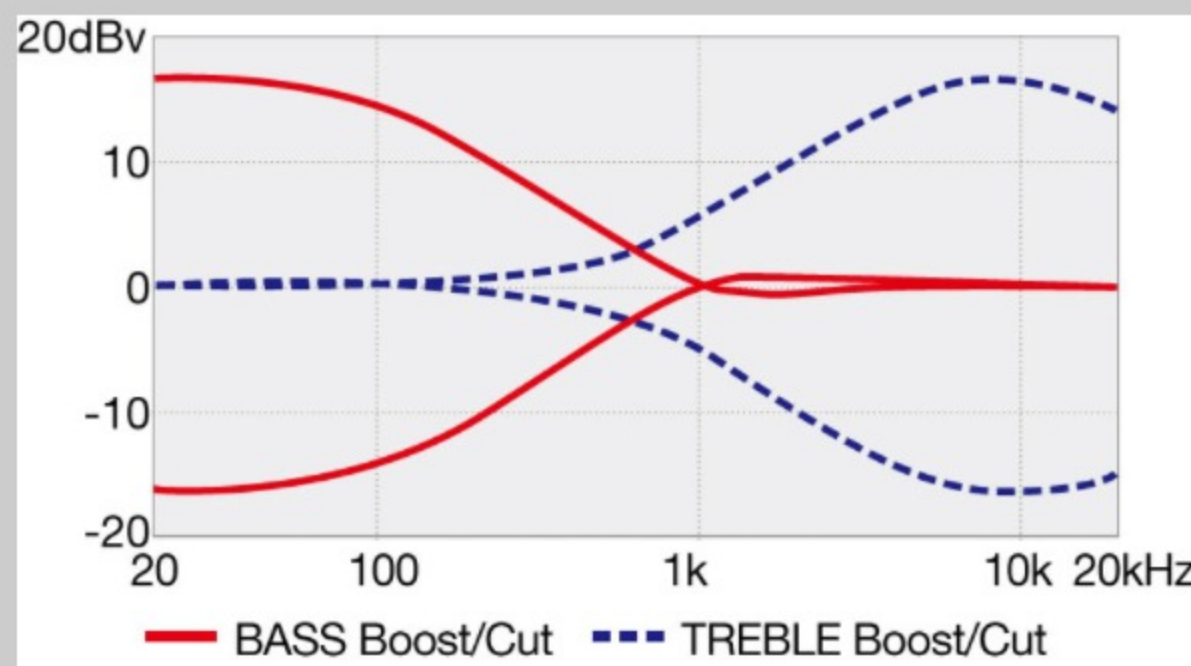

FREQUENCY RESPONSE

DESCRIPTION +

OTHER FEATURES

Recommended Case MB300C