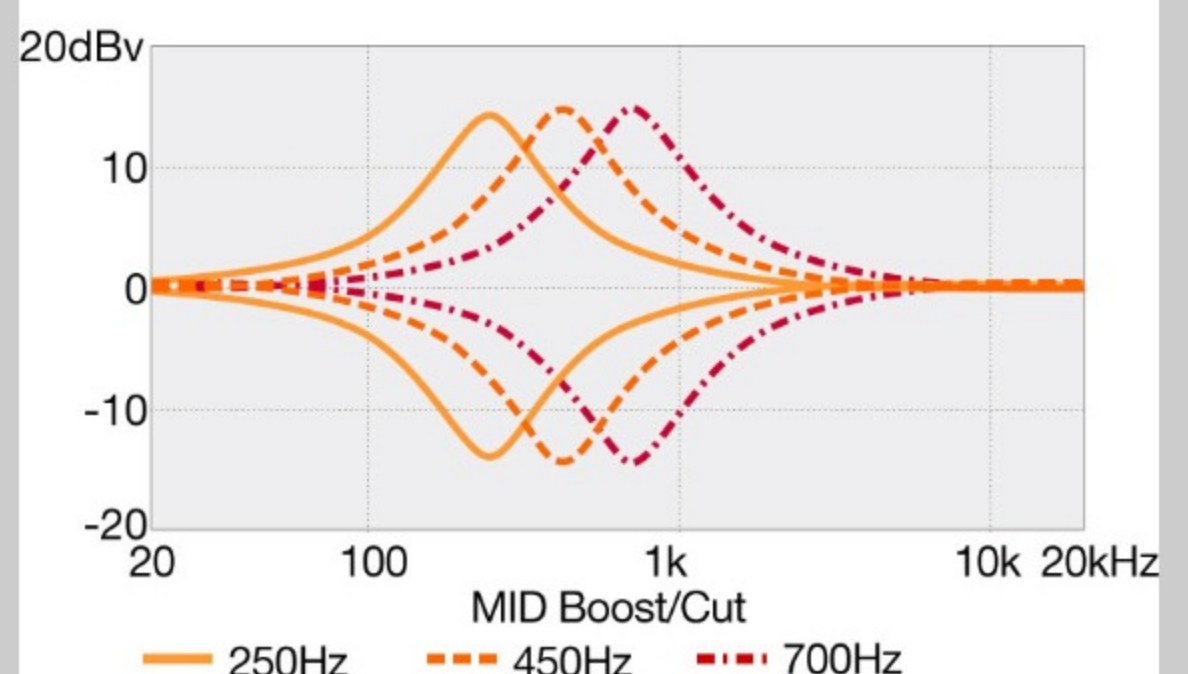

FREQUENCY RESPONSE