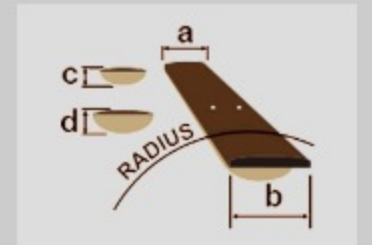

### SPECS

neck type	SR4 / 5pc Jatoba/Walnut neck
top/back/body	Okoume body
fretboard	Rosewood fretboard / Abalone oval inlay
fret	Medium frets
number of frets	24
bridge	Accu-cast B500 bridge
string space	19mm
neck pickup	Bartolini® BH2 neck pickup (Passive)
bridge pickup	Bartolini® BH2 bridge pickup (Passive)
equaliser	Ibanez Custom Electronics 3-band EQ w/ EQ bypass switch (passive tone control on treble pot), 3-way Mid frequency switch
factory tuning	1G,2D,3A,4E
strings	D'Addario® EXL165
string gauge	.045/.065/.085/.105
hardware color	Black

### NECK DIMENSIONS

Scale :	864mm
a : Width	38mm at NUT
b : Width	62mm at 24F
c : Thickness	19.5mm at 1F
d : Thickness	21.5mm at 12F
Radius :	305mmR

DESCRIPTION +