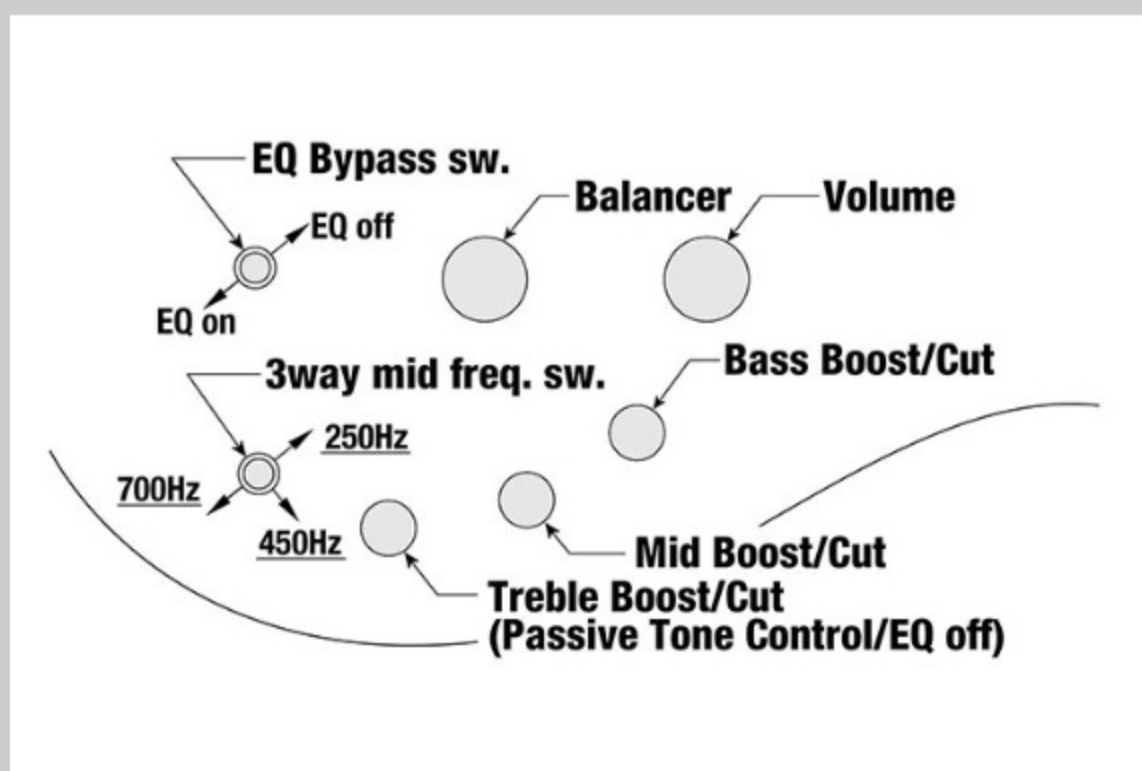

### SPECS

neck type	SR4 / 5pc Jatoba/Walnut neck
top/back/body	Okoume body
fretboard	Rosewood fretboard / Abalone oval inlay
fret	Medium frets
number of frets	24
bridge	Accu-cast B500 bridge
string space	19mm
neck pickup	Bartolini® BH2 neck pickup (Passive)
bridge pickup	Bartolini® BH2 bridge pickup (Passive)
equaliser	Ibanez Custom Electronics 3-band EQ w/ EQ bypass switch (passive tone control on treble pot), 3-way Mid frequency switch
factory tuning	1G,2D,3A,4E
strings	D'Addario® EXL165
string gauge	.045/.065/.085/.105
hardware color	Black

### CONTROLS

DESCRIPTION +