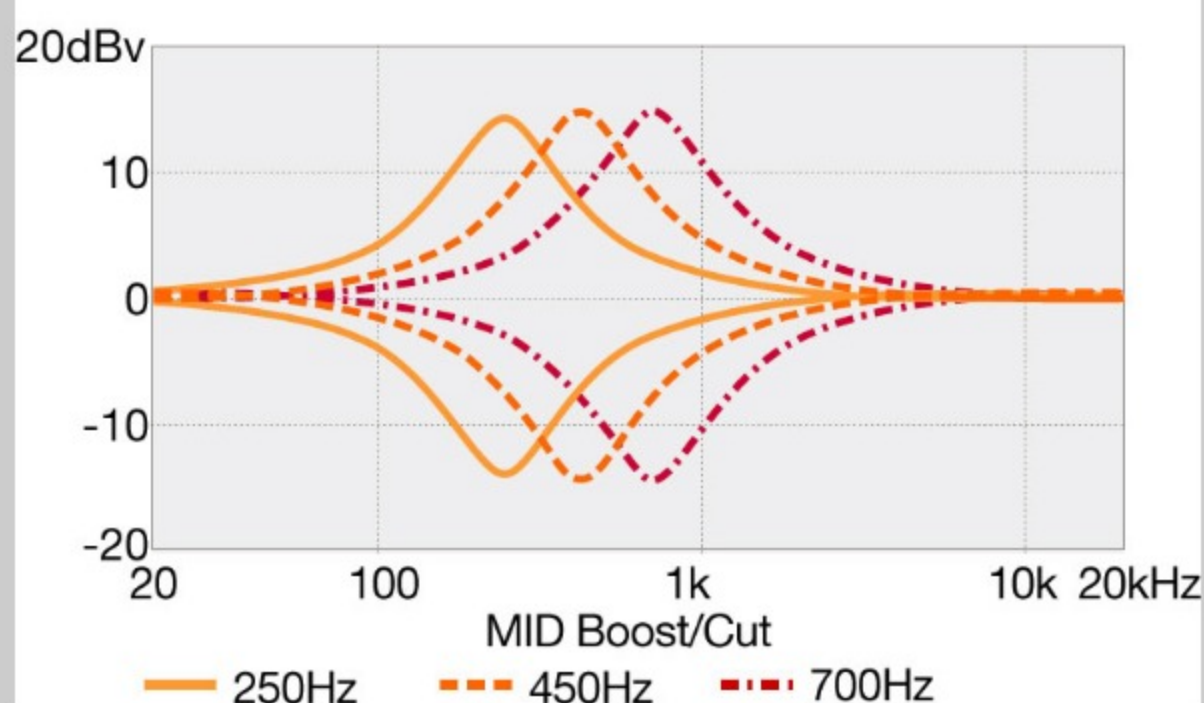

SR500E

COLOR VARIATION :

BM : Brown Mahogany

SPEC

SPECS

neck type	SR4 / 5pc Jatoba/Walnut neck
top/back/body	Okoume body
fretboard	Rosewood fretboard / Abalone oval inlay
fret	Medium frets
number of frets	24
bridge	Accu-cast B500 bridge
string space	19mm
neck pickup	Bartolini® BH2 neck pickup (Passive)
bridge pickup	Bartolini® BH2 bridge pickup (Passive)
equaliser	Ibanez Custom Electronics 3-band EQ w/ EQ bypass switch (passive tone control on treble pot), 3-way Mid frequency switch
factory tuning	1G,2D,3A,4E
strings	D'Addario® EXL165
string gauge	.045/.065/.085/.105
hardware color	Black

NECK DIMENSIONS

Scale :	864mm/34"
a : Width	38mm at NUT
b : Width	62mm at 24F
c : Thickness	19.5mm at 1F
d : Thickness	21.5mm at 12F
Radius :	305mmR

DESCRIPTION +

CONTROLS

DESCRIPTION

+

FREQUENCY RESPONSE

DESCRIPTION