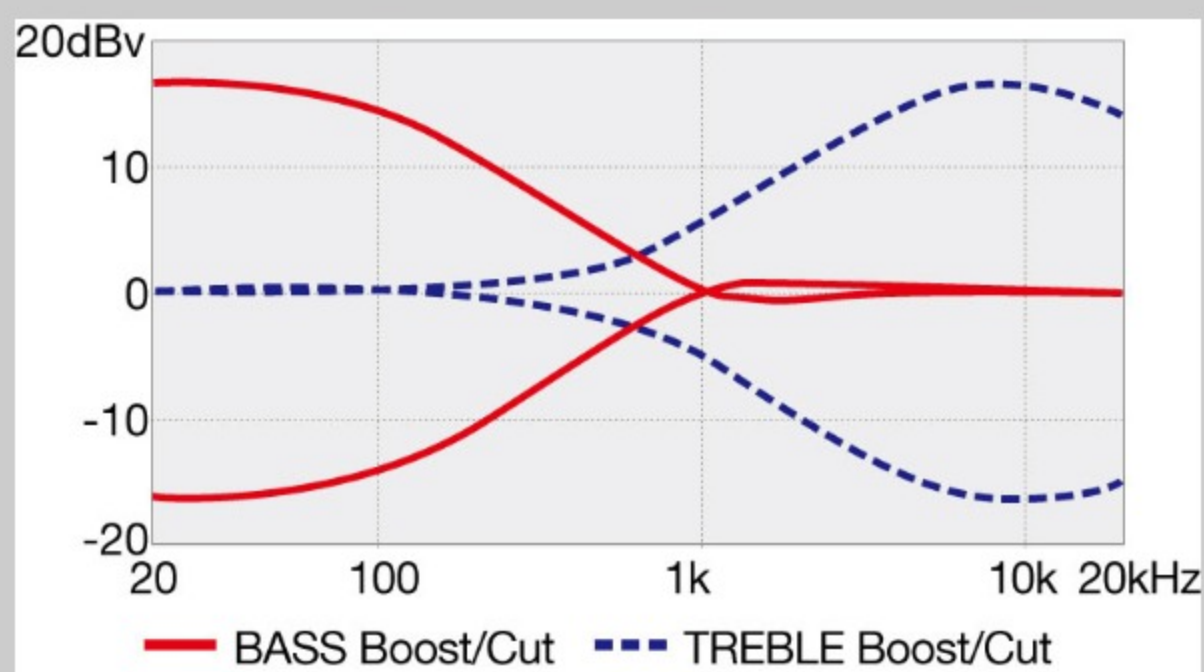

FREQUENCY RESPONSE

DESCRIPTION

+

OTHER FEATURES

Recommended Case	MB300C
Recommended Bag	IBB540-BK