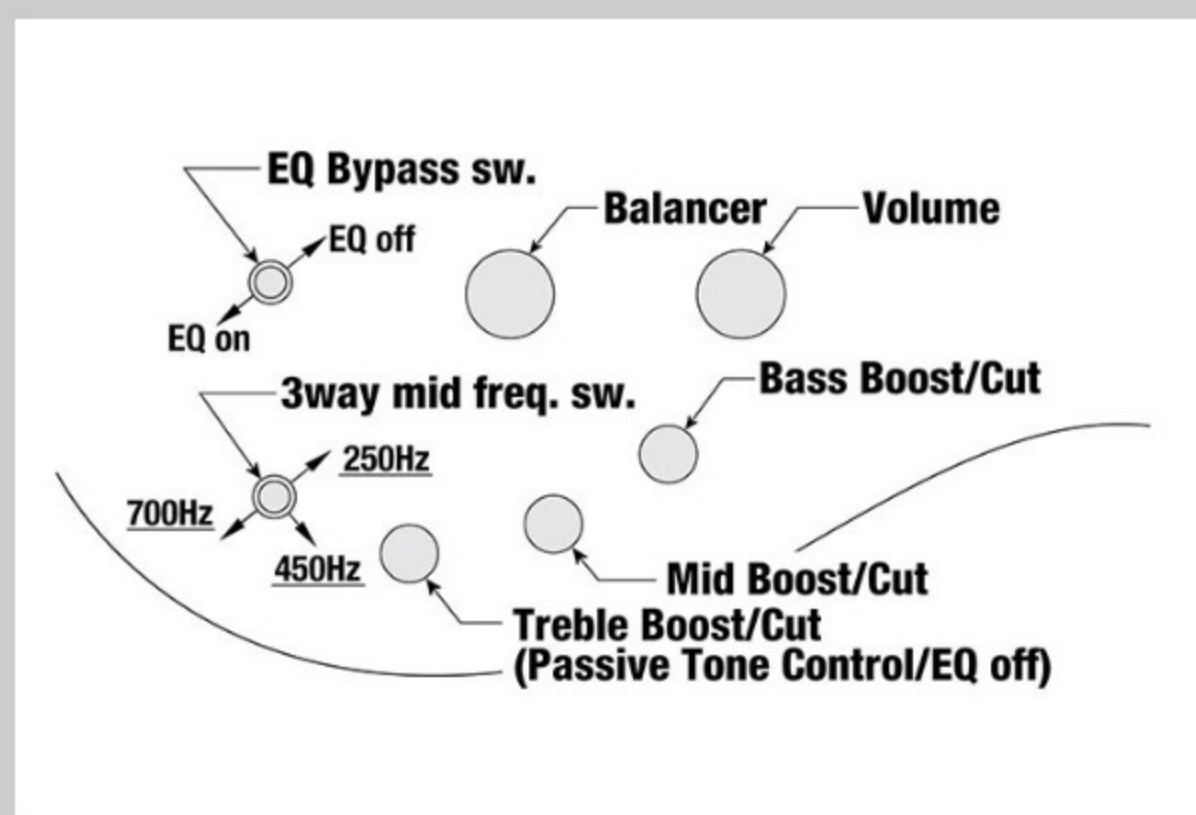

SR500E

COLOR VARIATION :

BM : Brown Mahogany

SPEC

SPECS

neck type	SR4 / 5pc Jatoba/Walnut neck
top/back/body	Okoume body
fretboard	Rosewood fretboard / Abalone oval inlay
fret	Medium frets
number of frets	24
bridge	Accu-cast B500 bridge
string space	19mm
neck pickup	Bartolini® BH2 neck pickup (Passive)
bridge pickup	Bartolini® BH2 bridge pickup (Passive)
equaliser	Ibanez Custom Electronics 3-band EQ w/ EQ bypass switch (passive tone control on treble pot), 3-way Mid frequency switch
factory tuning	1G,2D,3A,4E
strings	D'Addario® EXL165
string gauge	.045/.065/.085/.105
hardware color	Black

NECK DIMENSIONS

Scale :	864mm/34"
a : Width	38mm at NUT
b : Width	62mm at 24F
c : Thickness	19.5mm at 1F
d : Thickness	21.5mm at 12F
Radius :	305mmR

DESCRIPTION +

CONTROLS

DESCRIPTION

+

FREQUENCY RESPONSE

DESCRIPTION