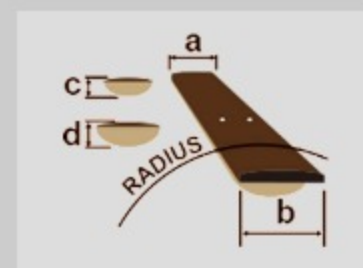

SR500E

COLOR VARIATION :

BM : Brown Mahogany

SPEC

SPECS

neck type	SR4 / 5pc Jatoba/Walnut neck
top/back/body	Okoume body
fretboard	Rosewood fretboard / Abalone oval inlay
fret	Medium frets
number of frets	24
bridge	Accu-cast B500 bridge
string space	19mm
neck pickup	Bartolini® BH2 neck pickup (Passive)
bridge pickup	Bartolini® BH2 bridge pickup (Passive)
equaliser	Ibanez Custom Electronics 3-band EQ w/ EQ bypass switch (passive tone control on treble pot), 3-way Mid frequency switch
factory tuning	1G,2D,3A,4E
strings	D'Addario® EXL165
string gauge	.045/.065/.085/.105
hardware color	Black

NECK DIMENSIONS

Scale :	864mm/34"
a : Width	38mm at NUT
b : Width	62mm at 24F
c : Thickness	19.5mm at 1F
d : Thickness	21.5mm at 12F
Radius :	305mmR

DESCRIPTION +

CONTROLS

DESCRIPTION

+

FREQUENCY RESPONSE

DESCRIPTION