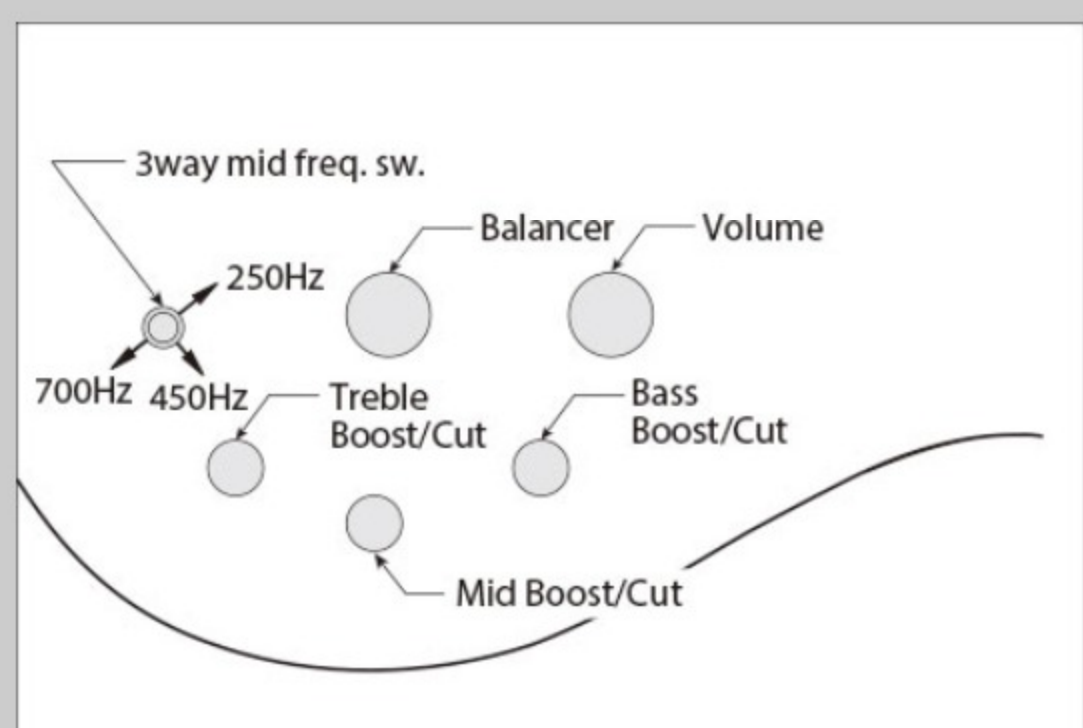

SR505

BM : Brown Mahogany

COLOR VARIATION :

SHARE :  

SPEC

SPEC

neck type	SR5 / 5pc Jatoba/Walnut neck
top/back/body	Mahogany body
fretboard	Jatoba / Abalone oval inlay
fret	Medium frets
bridge	Accu-cast B305 bridge (16.5mm string spacing)
neck pickup	Bartolini® MK-1 neck pickup (Passive)
bridge pickup	Bartolini® MK-1 bridge pickup (Passive)
equaliser	Ibanez Custom Electronics 3-band EQ w/Mid frequency switch
hardware color	Cosmo black

NECK DIMENSIONS

Scale :	864mm/34"
a : Width	45mm at NUT
b : Width	68mm at 24F
c : Thickness	19.5mm at 1F
d : Thickness	21.5mm at 12F
Radius :	305mmR

CONTROLS

FREQUENCY RESPONSE

OTHERS

Recommended Case MB300C