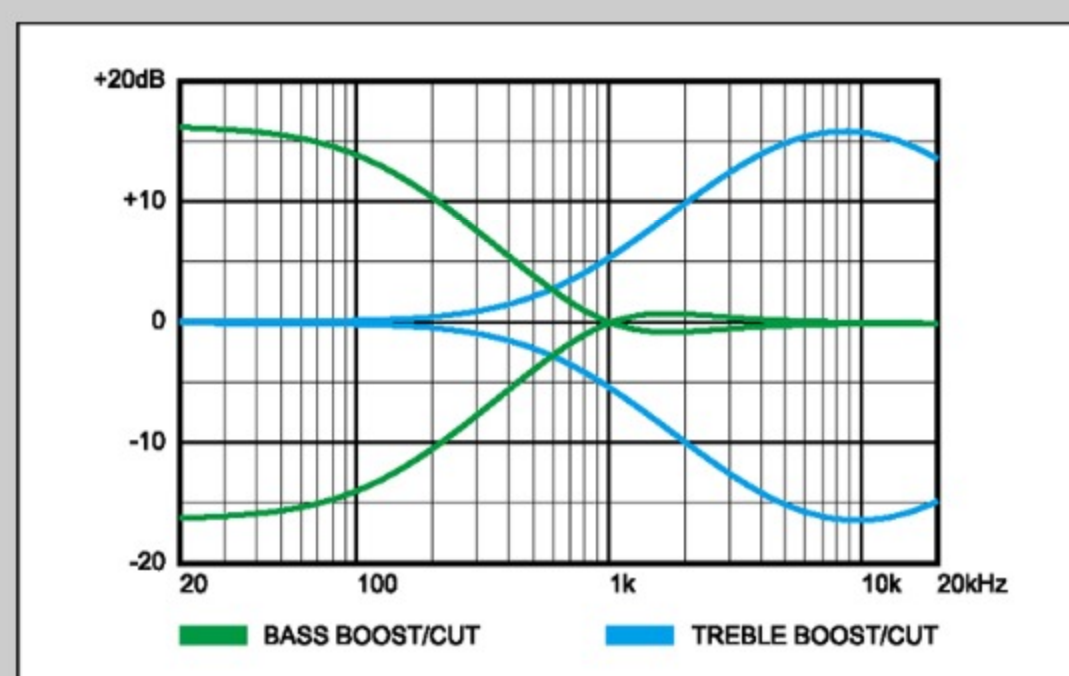

SR505

BM : Brown Mahogany

COLOR VARIATION :

SHARE :  

SPEC

SPEC

neck type	SR5 / 5pc Jatoba/Walnut neck
top/back/body	Mahogany body
fretboard	Jatoba / Abalone oval inlay
fret	Medium frets
bridge	Accu-cast B305 bridge (16.5mm string spacing)
neck pickup	Bartolini® MK-1 neck pickup (Passive)
bridge pickup	Bartolini® MK-1 bridge pickup (Passive)
equaliser	Ibanez Custom Electronics 3-band EQ w/Mid frequency switch
hardware color	Cosmo black

NECK DIMENSIONS

Scale :	864mm/34"
a : Width	45mm at NUT
b : Width	68mm at 24F
c : Thickness	19.5mm at 1F
d : Thickness	21.5mm at 12F
Radius :	305mmR

CONTROLS

FREQUENCY RESPONSE

OTHERS

Recommended Case MB300C