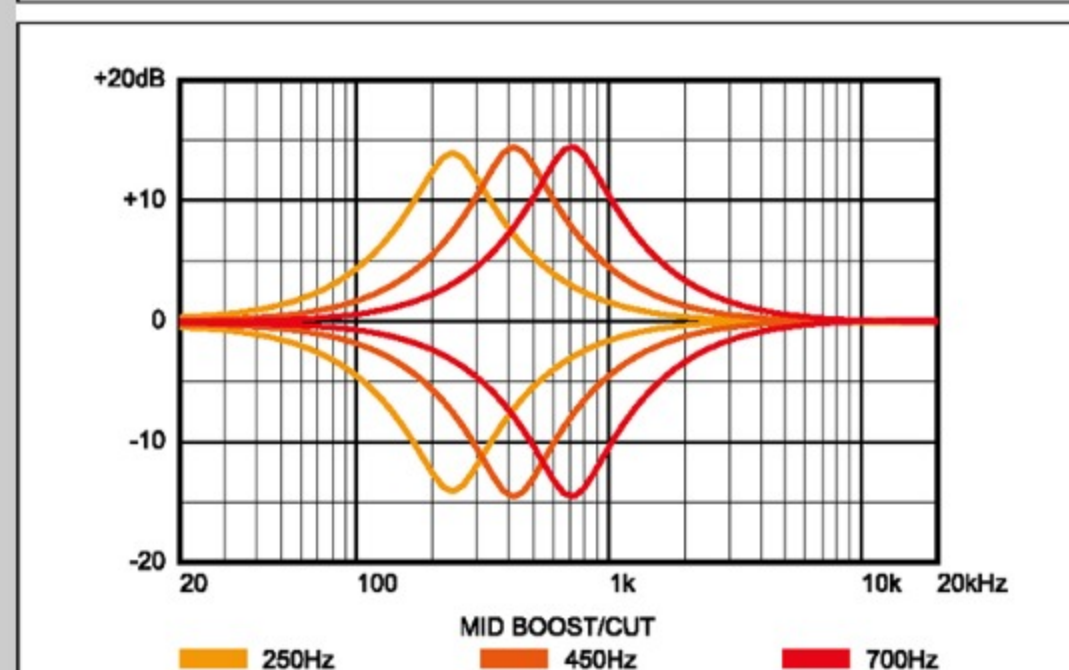

SR505

BM : Brown Mahogany

COLOR VARIATION :

SHARE :  

SPEC

SPEC

neck type	SR5 / 5pc Jatoba/Walnut neck
top/back/body	Mahogany body
fretboard	Jatoba / Abalone oval inlay
fret	Medium frets
bridge	Accu-cast B305 bridge (16.5mm string spacing)
neck pickup	Bartolini® MK-1 neck pickup (Passive)
bridge pickup	Bartolini® MK-1 bridge pickup (Passive)
equaliser	Ibanez Custom Electronics 3-band EQ w/Mid frequency switch
hardware color	Cosmo black

NECK DIMENSIONS

Scale :	864mm/34"
a : Width	45mm at NUT
b : Width	68mm at 24F
c : Thickness	19.5mm at 1F
d : Thickness	21.5mm at 12F
Radius :	305mmR

CONTROLS

FREQUENCY RESPONSE

OTHERS

Recommended Case MB300C