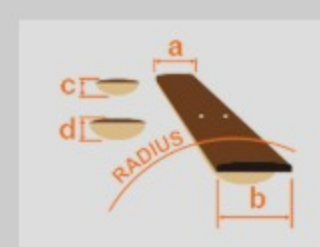

SR505

BM : Brown Mahogany

COLOR VARIATION :

SHARE :  

SPEC

SPEC

neck type	SR5 / 5pc Jatoba/Walnut neck
top/back/body	Mahogany body
fretboard	Jatoba / Abalone oval inlay
fret	Medium frets
bridge	Accu-cast B305 bridge (16.5mm string spacing)
neck pickup	Bartolini® MK-1 neck pickup (Passive)
bridge pickup	Bartolini® MK-1 bridge pickup (Passive)
equaliser	Ibanez Custom Electronics 3-band EQ w/Mid frequency switch
hardware color	Cosmo black

NECK DIMENSIONS

Scale :	864mm/34"
a : Width	45mm at NUT
b : Width	68mm at 24F
c : Thickness	19.5mm at 1F
d : Thickness	21.5mm at 12F
Radius :	305mmR

CONTROLS

FREQUENCY RESPONSE

OTHERS

Recommended Case MB300C