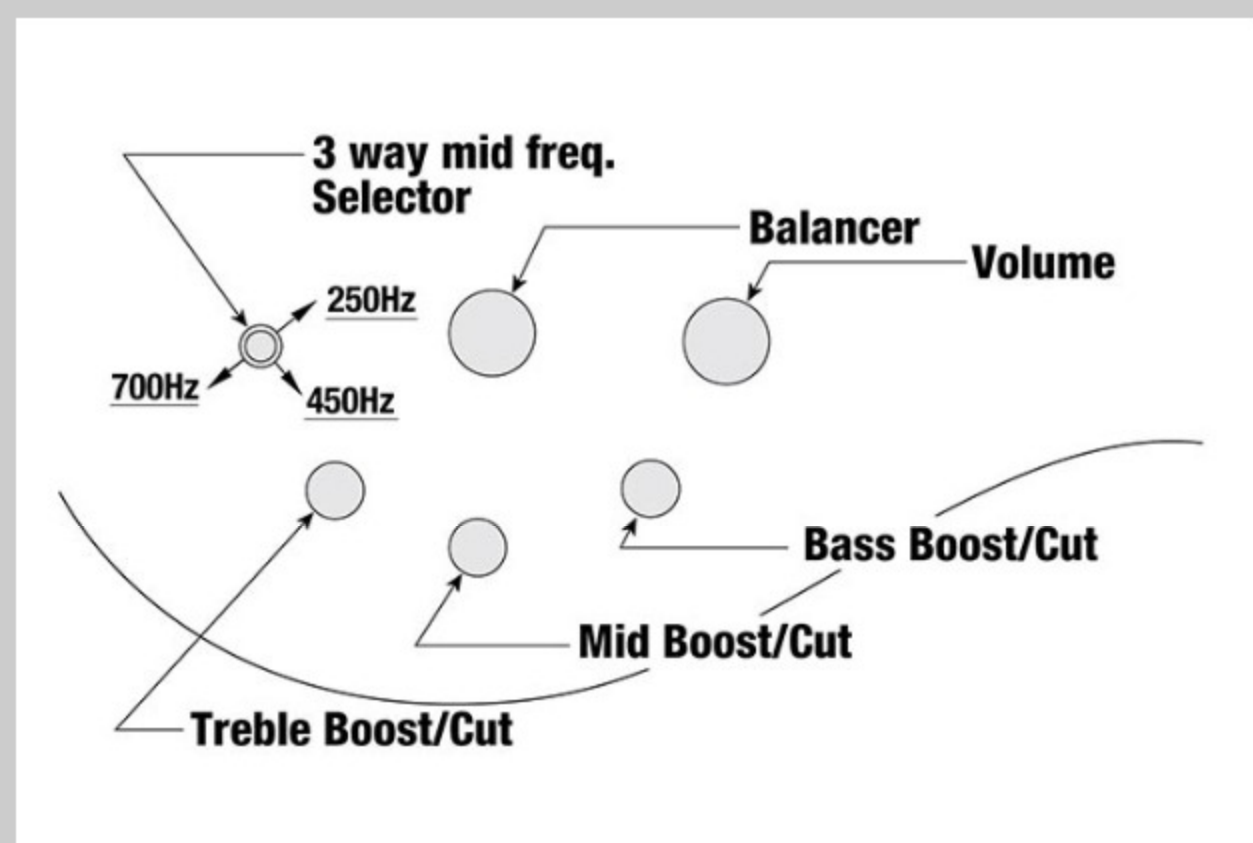

neck type	SR5 5pc neck / Jatoba/Bubinga
top/back/body	Mahogany body
fretboard	Rosewood / Abalone oval inlay
fret	Medium frets
number of frets	24
bridge	Accu-cast B305 bridge
string space	16.5mm
neck pickup	Bartolini® MK-1 neck pickup (Passive)
bridge pickup	Bartolini® MK-1 bridge pickup (Passive)
equaliser	Ibanez Custom Electronics 3-band eq w/Mid frequency switch
factory tuning	1G, 2D, 3A, 4E, 5B
string gauge	.045/.065/.085/.105/.130
hardware color	Cosmo black

NECK DIMENSIONS

Scale :	864mm/34"
a : Width	45mm at NUT
b : Width	68mm at 24F
c : Thickness	19.5mm at 1F
d : Thickness	21.5mm at 12F
Radius :	305mmR

DESCRIPTION +

CONTROLS

DESCRIPTION

+

FREQUENCY RESPONSE