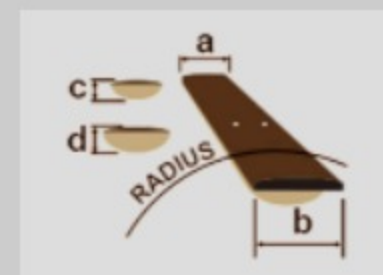

SR505B

OTHERS

COLOR VARIATION :

SAT : Silver Arctic Frost Matte

オープン価格

SHARE :  

SPEC

SPEC

neck type	SR5 5pc neck / Jatoba/Bubinga
top/back/body	Mahogany body
fretboard	Rosewood / Abalone oval inlay
fret	Medium frets
number of frets	24
bridge	Accu-cast B305 bridge
string space	16.5mm
neck pickup	Bartolini® MK-1 neck pickup (Passive)
bridge pickup	Bartolini® MK-1 bridge pickup (Passive)
equaliser	Ibanez Custom Electronics 3-band eq w/Mid frequency switch
factory tuning	1G, 2D, 3A, 4E, 5B
string gauge	.045/.065/.085/.105/.130
hardware color	Cosmo black

NECK DIMENSIONS

Scale :	864mm/34"
a : Width	45mm at NUT
b : Width	68mm at 24F
c : Thickness	19.5mm at 1F
d : Thickness	21.5mm at 12F
Radius :	305mmR

DESCRIPTION +

CONTROLS

DESCRIPTION

+

FREQUENCY RESPONSE