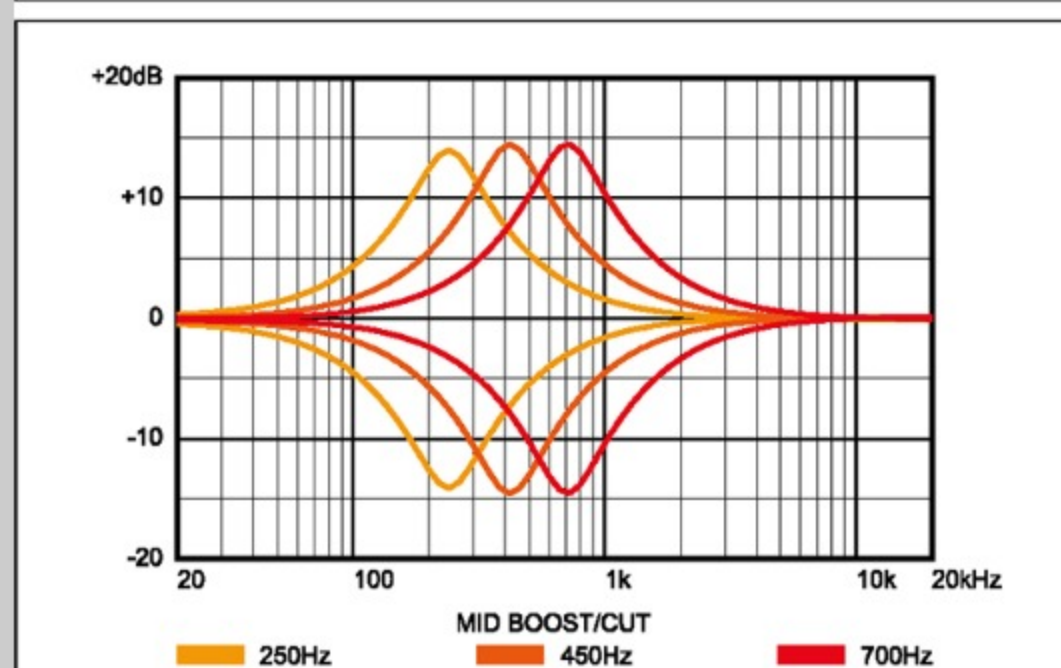

SR505E

BM : Brown Mahogany

COLOR VARIATION :

SHARE :  

SPEC

SPEC

neck type	SR5 / 5pc Jatoba/Walnut neck
top/back/body	Okoume body
fretboard	Jatoba fretboard / Abalone oval inlay
fret	Medium frets
number of frets	24
bridge	Accu-cast B505 bridge
string space	16.5mm
neck pickup	Bartolini® BH2 neck pickup (Passive)
bridge pickup	Bartolini® BH2 bridge pickup (Passive)
equaliser	Ibanez Custom Electronics 3-band EQ w/ EQ bypass switch (passive tone control on treble pot) & 3-way Mid frequency switch
factory tuning	1G,2D,3A,4E,5B
strings	D'Addario® EXL165 + .130
string gauge	.045/.065/.085/.105/.130
nut	Plastic
hardware color	Black

NECK DIMENSIONS

Scale :	864mm/34"
a : Width	45mm at NUT
b : Width	68mm at 24F
c : Thickness	19.5mm at 1F
d : Thickness	21.5mm at 12F
Radius :	305mmR

CONTROLS

FREQUENCY RESPONSE

OTHERS

Recommended Case MB300C