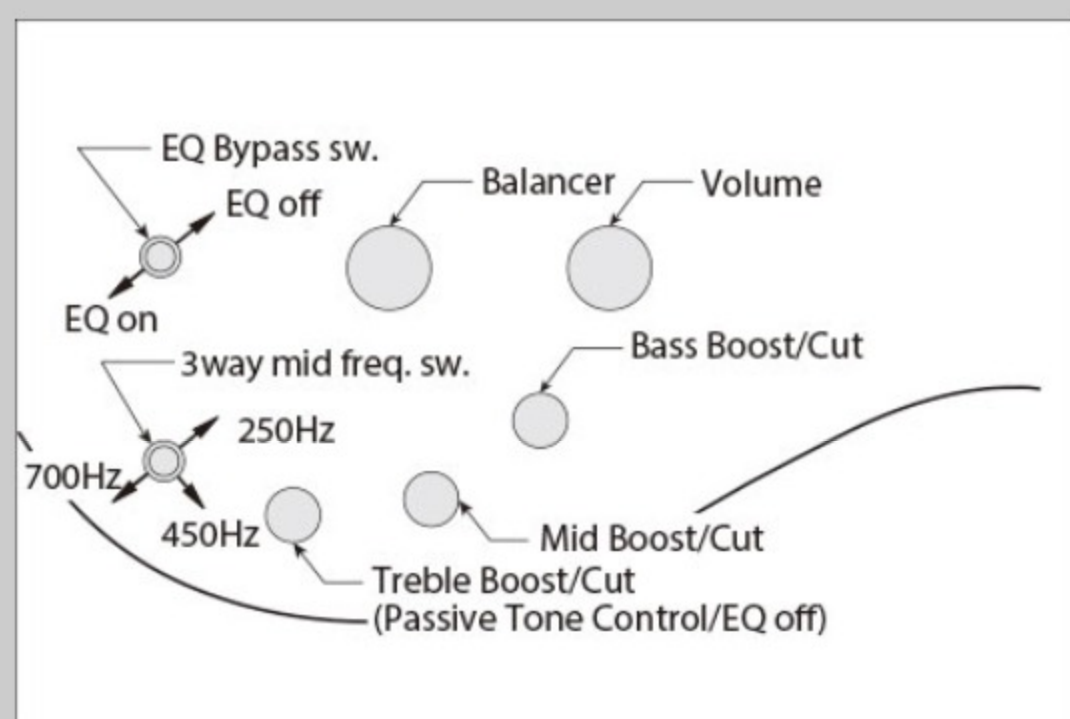

SR505E

BM : Brown Mahogany

COLOR VARIATION :

SHARE :  

SPEC

SPEC

neck type	SR5 / 5pc Jatoba/Walnut neck
top/back/body	Okoume body
fretboard	Jatoba fretboard / Abalone oval inlay
fret	Medium frets
number of frets	24
bridge	Accu-cast B505 bridge
string space	16.5mm
neck pickup	Bartolini® BH2 neck pickup (Passive)
bridge pickup	Bartolini® BH2 bridge pickup (Passive)
equaliser	Ibanez Custom Electronics 3-band EQ w/ EQ bypass switch (passive tone control on treble pot) & 3-way Mid frequency switch
factory tuning	1G,2D,3A,4E,5B
strings	D'Addario® EXL165 + .130
string gauge	.045/.065/.085/.105/.130
nut	Plastic
hardware color	Black

NECK DIMENSIONS

Scale :	864mm/34"
a : Width	45mm at NUT
b : Width	68mm at 24F
c : Thickness	19.5mm at 1F
d : Thickness	21.5mm at 12F
Radius :	305mmR

CONTROLS

FREQUENCY RESPONSE

OTHERS

Recommended Case MB300C