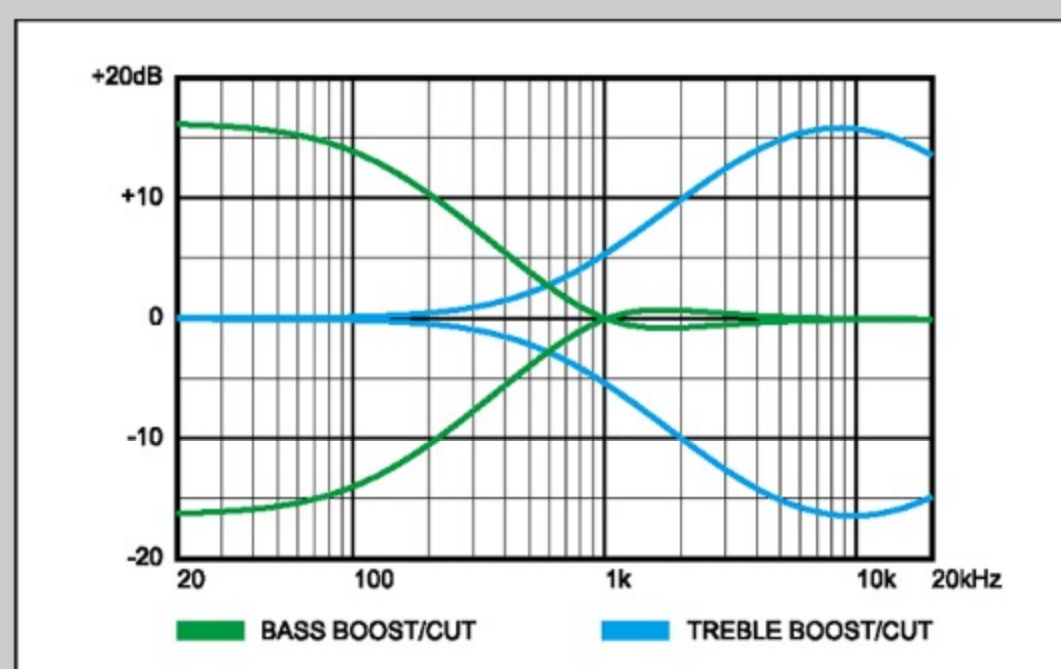

SR505E

BM : Brown Mahogany

COLOR VARIATION :

SHARE :  

SPEC

SPEC

neck type	SR5 / 5pc Jatoba/Walnut neck
top/back/body	Okoume body
fretboard	Jatoba fretboard / Abalone oval inlay
fret	Medium frets
number of frets	24
bridge	Accu-cast B505 bridge
string space	16.5mm
neck pickup	Bartolini® BH2 neck pickup (Passive)
bridge pickup	Bartolini® BH2 bridge pickup (Passive)
equaliser	Ibanez Custom Electronics 3-band EQ w/ EQ bypass switch (passive tone control on treble pot) & 3-way Mid frequency switch
factory tuning	1G,2D,3A,4E,5B
strings	D'Addario® EXL165 + .130
string gauge	.045/.065/.085/.105/.130
nut	Plastic
hardware color	Black

NECK DIMENSIONS

Scale :	864mm/34"
a : Width	45mm at NUT
b : Width	68mm at 24F
c : Thickness	19.5mm at 1F
d : Thickness	21.5mm at 12F
Radius :	305mmR

CONTROLS

FREQUENCY RESPONSE

OTHERS

Recommended Case MB300C