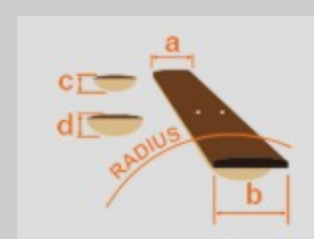

SR505E

BM : Brown Mahogany

COLOR VARIATION :

SHARE :  

SPEC

SPEC

neck type	SR5 / 5pc Jatoba/Walnut neck
top/back/body	Okoume body
fretboard	Jatoba fretboard / Abalone oval inlay
fret	Medium frets
number of frets	24
bridge	Accu-cast B505 bridge
string space	16.5mm
neck pickup	Bartolini® BH2 neck pickup (Passive)
bridge pickup	Bartolini® BH2 bridge pickup (Passive)
equaliser	Ibanez Custom Electronics 3-band EQ w/ EQ bypass switch (passive tone control on treble pot) & 3-way Mid frequency switch
factory tuning	1G,2D,3A,4E,5B
strings	D'Addario® EXL165 + .130
string gauge	.045/.065/.085/.105/.130
nut	Plastic
hardware color	Black

NECK DIMENSIONS

Scale :	864mm/34"
a : Width	45mm at NUT
b : Width	68mm at 24F
c : Thickness	19.5mm at 1F
d : Thickness	21.5mm at 12F
Radius :	305mmR

CONTROLS

FREQUENCY RESPONSE

OTHERS

Recommended Case MB300C