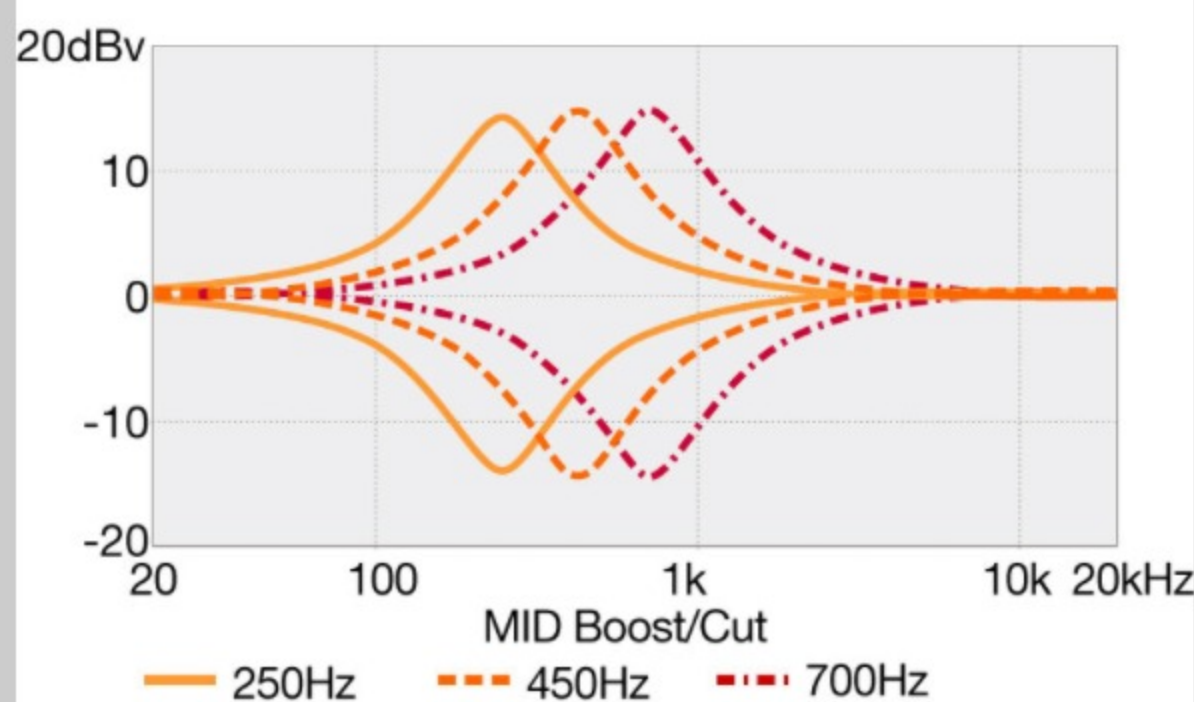

FREQUENCY RESPONSE