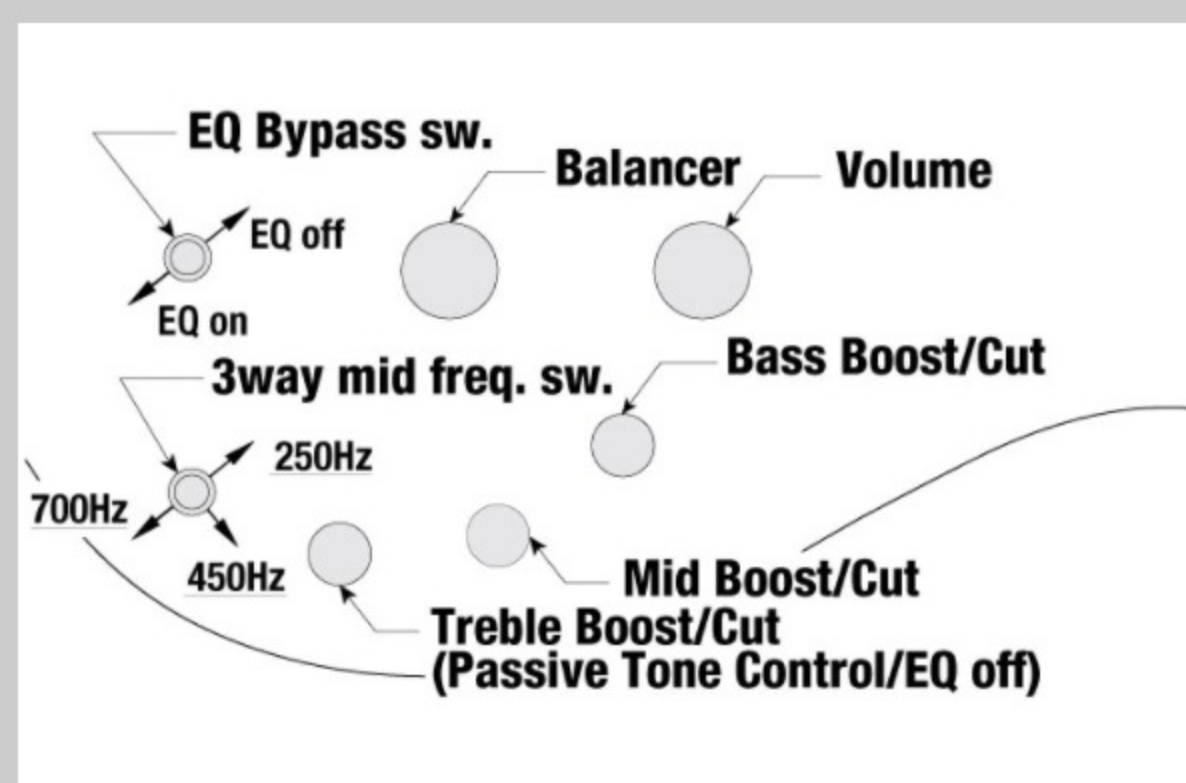

### SPECS

neck type	SR5 / 5pc Jatoba/Walnut neck
top/back/body	Okoume body
fretboard	Rosewood fretboard / Abalone oval inlay
fret	Medium frets
number of frets	24
bridge	Accu-cast B505 bridge
string space	16.5mm
neck pickup	Bartolini® BH2 neck pickup (Passive)
bridge pickup	Bartolini® BH2 bridge pickup (Passive)
equaliser	Ibanez Custom Electronics 3-band EQ w/ EQ bypass switch (passive tone control on treble pot), 3-way Mid frequency switch
factory tuning	1G,2D,3A,4E,5B
strings	D'Addario® EXL165 + .130
string gauge	.045/.065/.085/.105/.130
nut	Plastic nut
hardware color	Black

### CONTROLS

DESCRIPTION