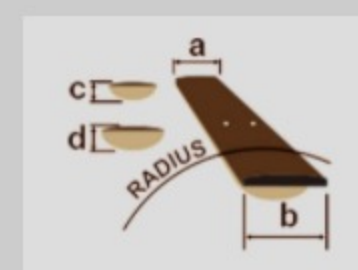

# SR505E

COLOR VARIATION :

BM : Brown Mahogany

SHARE :

### SPECS

neck type	SR5 / 5pc Jatoba/Walnut neck
top/back/body	Okoume body
fretboard	Rosewood fretboard / Abalone oval inlay
fret	Medium frets
number of frets	24
bridge	Accu-cast B505 bridge
string space	16.5mm
neck pickup	Bartolini® BH2 neck pickup (Passive)
bridge pickup	Bartolini® BH2 bridge pickup (Passive)
equaliser	Ibanez Custom Electronics 3-band EQ w/ EQ bypass switch (passive tone control on treble pot), 3-way Mid frequency switch
factory tuning	1G,2D,3A,4E,5B
strings	D'Addario® EXL165 + .130
string gauge	.045/.065/.085/.105/.130
nut	Plastic nut
hardware color	Black

### NECK DIMENSIONS

Scale :	864mm
a : Width	45mm at NUT
b : Width	68mm at 24F
c : Thickness	19.5mm at 1F
d : Thickness	21.5mm at 12F
Radius :	305mmR

DESCRIPTION +