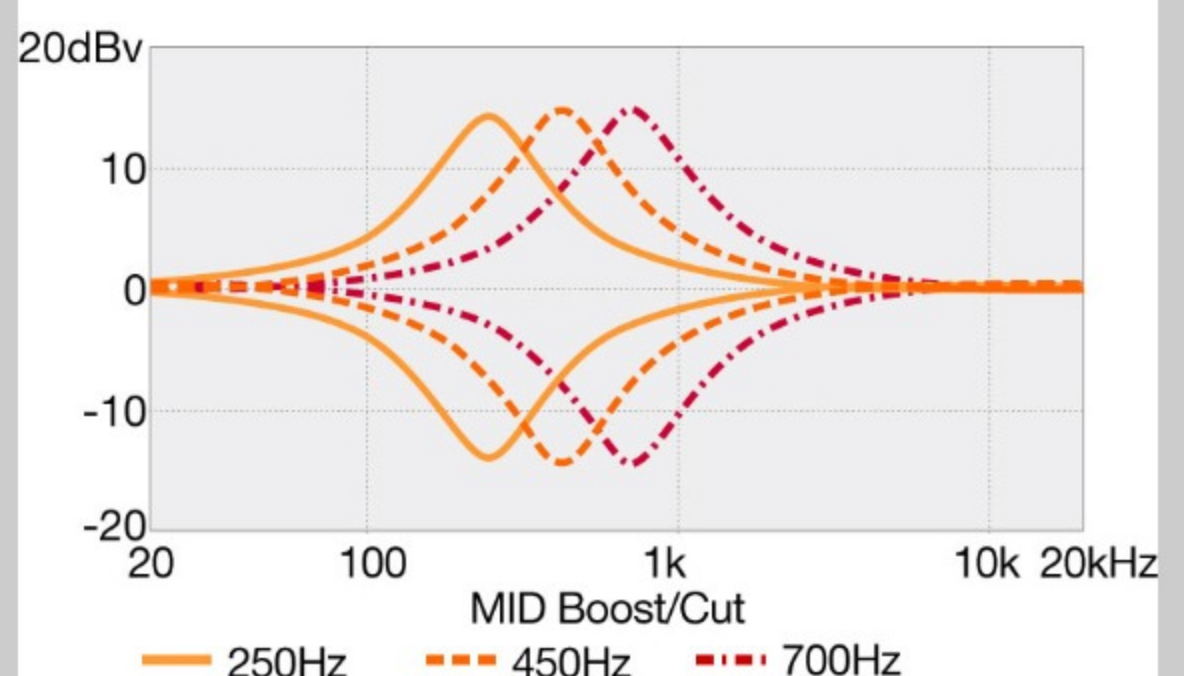

SR505E

COLOR VARIATION : 
BM : Brown Mahogany

SHARE :  

SPEC

SPECS

neck type	SR5 / 5pc Jatoba/Walnut neck
top/back/body	Okoume body
fretboard	Rosewood fretboard / Abalone oval inlay
fret	Medium frets
number of frets	24
bridge	Accu-cast B505 bridge
string space	16.5mm
neck pickup	Bartolini® BH2 neck pickup (Passive)
bridge pickup	Bartolini® BH2 bridge pickup (Passive)
equaliser	Ibanez Custom Electronics 3-band EQ w/ EQ bypass switch (passive tone control on treble pot), 3-way Mid frequency switch
factory tuning	1G,2D,3A,4E,5B
strings	D'Addario® EXL165 + .130
string gauge	.045/.065/.085/.105/.130
hardware color	Black

NECK DIMENSIONS

Scale :	864mm
a : Width	45mm at NUT
b : Width	68mm at 24F
c : Thickness	19.5mm at 1F
d : Thickness	21.5mm at 12F
Radius :	305mmR

DESCRIPTION +

CONTROLS

DESCRIPTION +

FREQUENCY RESPONSE

DESCRIPTION +