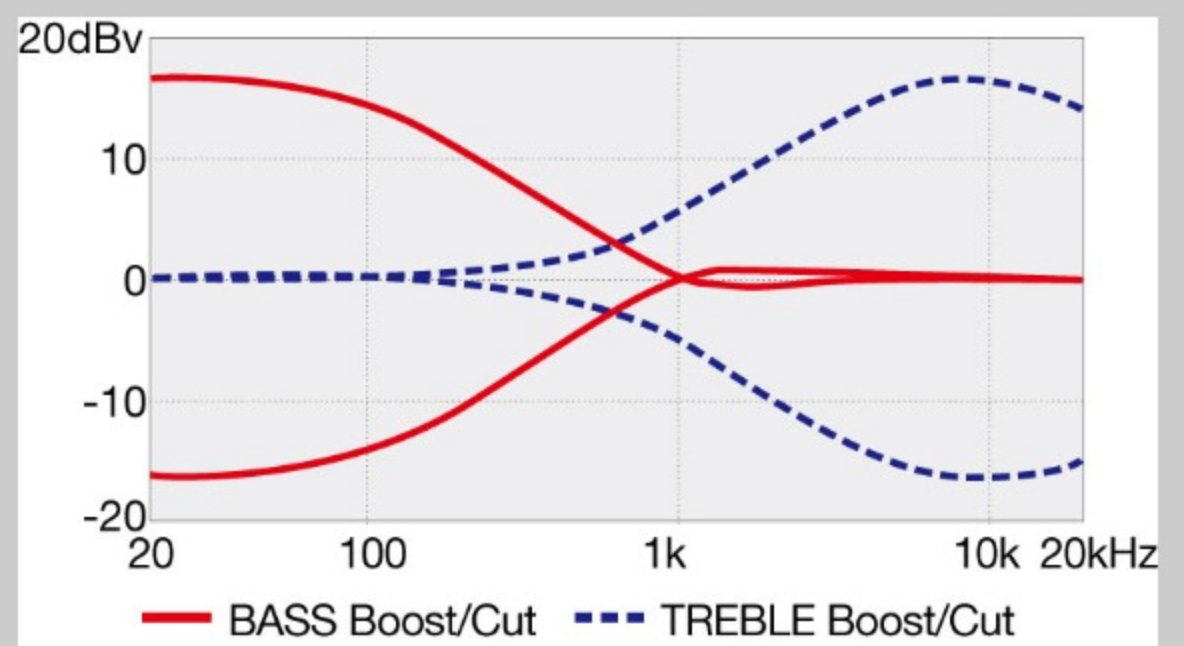

FREQUENCY RESPONSE