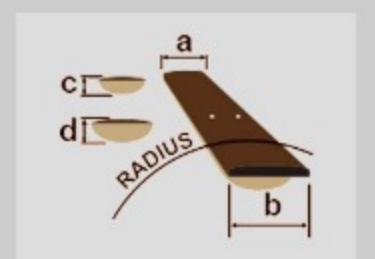

SR505E

COLOR VARIATION : 
BM : Brown Mahogany

SHARE :  

SPEC

SPECS

neck type	SR5 / 5pc Jatoba/Walnut neck
top/back/body	Okoume body
fretboard	Rosewood fretboard / Abalone oval inlay
fret	Medium frets
number of frets	24
bridge	Accu-cast B505 bridge
string space	16.5mm
neck pickup	Bartolini® BH2 neck pickup (Passive)
bridge pickup	Bartolini® BH2 bridge pickup (Passive)
equaliser	Ibanez Custom Electronics 3-band EQ w/ EQ bypass switch (passive tone control on treble pot), 3-way Mid frequency switch
factory tuning	1G,2D,3A,4E,5B
strings	D'Addario® EXL165 + .130
string gauge	.045/.065/.085/.105/.130
hardware color	Black

NECK DIMENSIONS

Scale :	864mm
a : Width	45mm at NUT
b : Width	68mm at 24F
c : Thickness	19.5mm at 1F
d : Thickness	21.5mm at 12F
Radius :	305mmR

DESCRIPTION +

CONTROLS

DESCRIPTION +

FREQUENCY RESPONSE

DESCRIPTION +