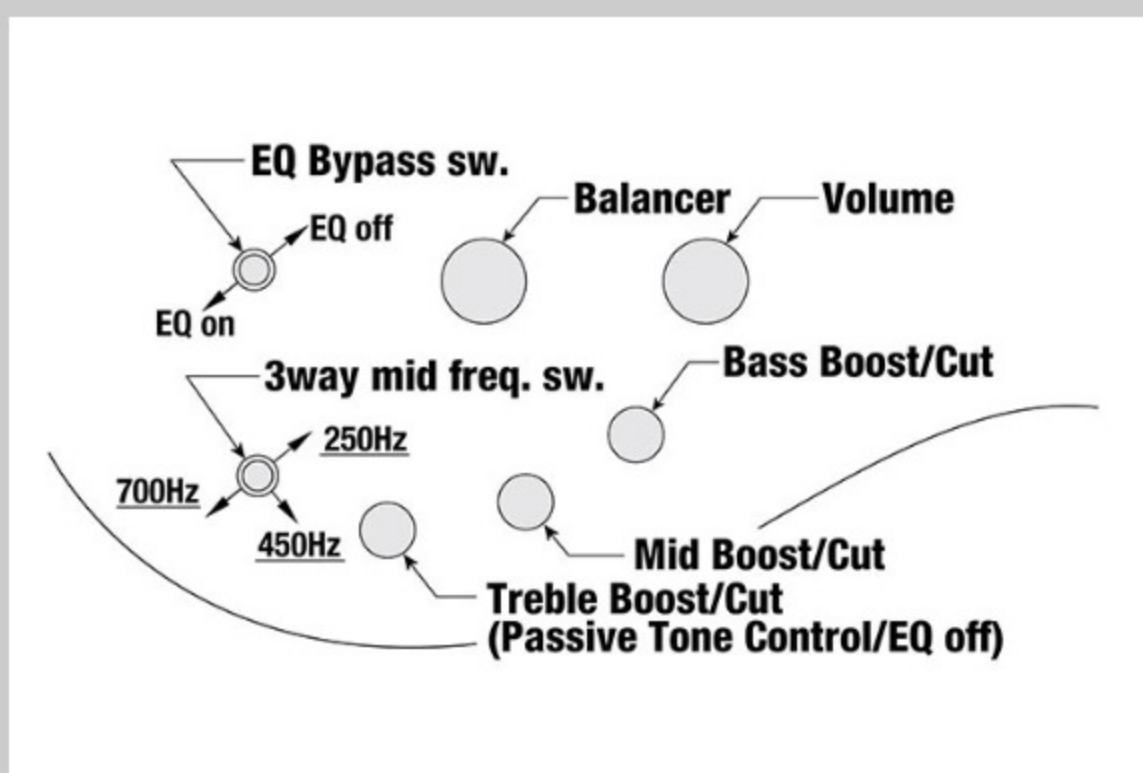

SR505E

COLOR VARIATION : 
BM : Brown Mahogany

SHARE :  

SPEC

SPECS

neck type	SR5 / 5pc Jatoba/Walnut neck
top/back/body	Okoume body
fretboard	Rosewood fretboard / Abalone oval inlay
fret	Medium frets
number of frets	24
bridge	Accu-cast B505 bridge
string space	16.5mm
neck pickup	Bartolini® BH2 neck pickup (Passive)
bridge pickup	Bartolini® BH2 bridge pickup (Passive)
equaliser	Ibanez Custom Electronics 3-band EQ w/ EQ bypass switch (passive tone control on treble pot), 3-way Mid frequency switch
factory tuning	1G,2D,3A,4E,5B
strings	D'Addario® EXL165 + .130
string gauge	.045/.065/.085/.105/.130
hardware color	Black

NECK DIMENSIONS

Scale :	864mm
a : Width	45mm at NUT
b : Width	68mm at 24F
c : Thickness	19.5mm at 1F
d : Thickness	21.5mm at 12F
Radius :	305mmR

DESCRIPTION +

CONTROLS

DESCRIPTION +

FREQUENCY RESPONSE

DESCRIPTION +