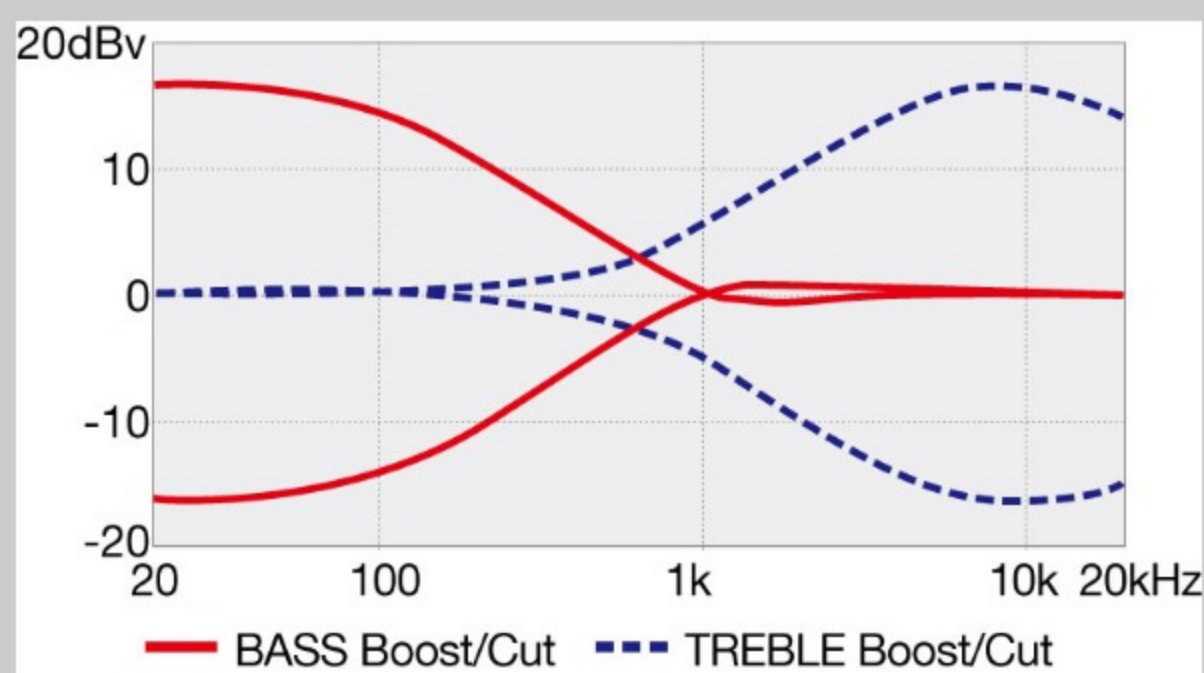

FREQUENCY RESPONSE

DESCRIPTION

+

OTHER FEATURES

Recommended Case	MB300C
Recommended Bag	IBB540-BK