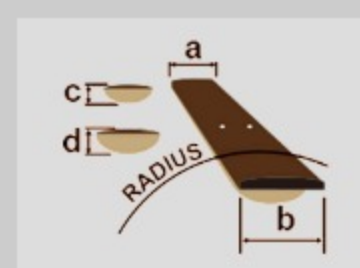

SR505E

SR

COLOR VARIATION :

BM : Brown Mahogany

SPEC

SPECS

neck type	SR5 / 5pc Jatoba/Walnut neck
top/back/body	Okoume body
fretboard	Rosewood fretboard / Abalone oval inlay
fret	Medium frets
number of frets	24
bridge	Accu-cast B505 bridge
string space	16.5mm
neck pickup	Bartolini® BH2 neck pickup (Passive)
bridge pickup	Bartolini® BH2 bridge pickup (Passive)
equaliser	Ibanez Custom Electronics 3-band EQ w/ EQ bypass switch (passive tone control on treble pot), 3-way Mid frequency switch
factory tuning	1G,2D,3A,4E,5B
strings	D'Addario® EXL165 + .130
string gauge	.045/.065/.085/.105/.130
hardware color	Black

NECK DIMENSIONS

Scale :	864mm/34"
a : Width	45mm at NUT
b : Width	68mm at 24F
c : Thickness	19.5mm at 1F
d : Thickness	21.5mm at 12F
Radius :	305mmR

DESCRIPTION +

CONTROLS

DESCRIPTION

+

FREQUENCY RESPONSE

DESCRIPTION