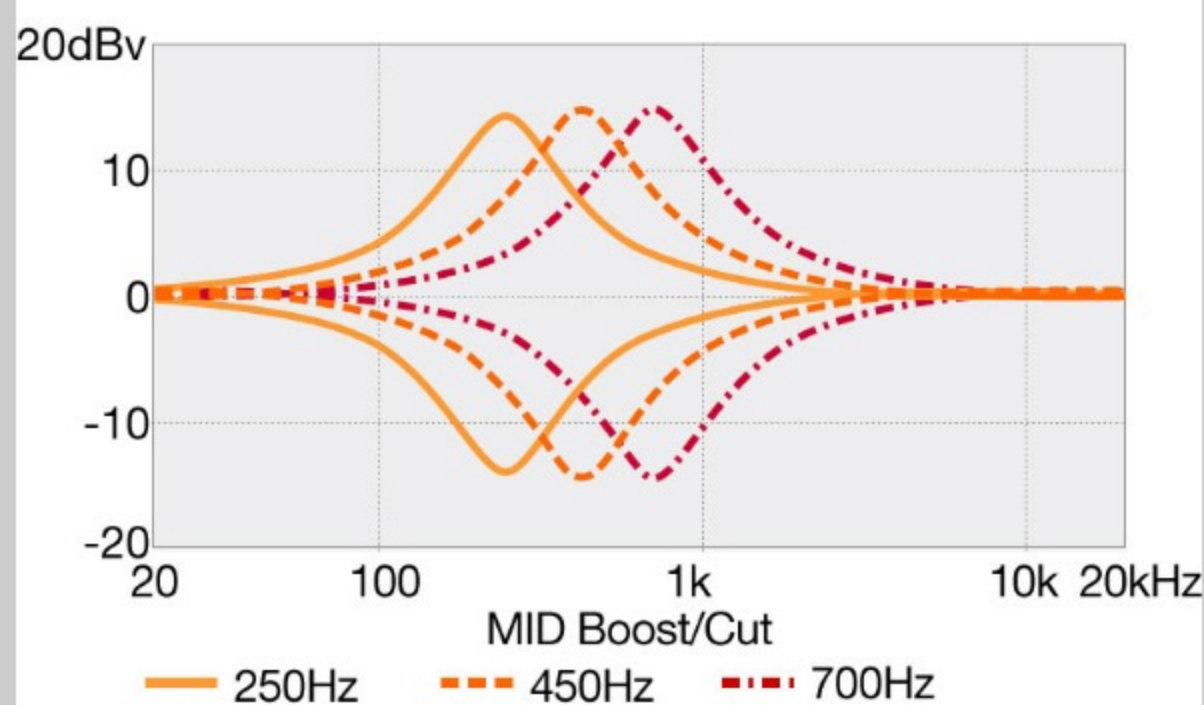

SR505E

SR

COLOR VARIATION :

BM : Brown Mahogany

SPEC

SPECS

neck type	SR5 / 5pc Jatoba/Walnut neck
top/back/body	Okoume body
fretboard	Rosewood fretboard / Abalone oval inlay
fret	Medium frets
number of frets	24
bridge	Accu-cast B505 bridge
string space	16.5mm
neck pickup	Bartolini® BH2 neck pickup (Passive)
bridge pickup	Bartolini® BH2 bridge pickup (Passive)
equaliser	Ibanez Custom Electronics 3-band EQ w/ EQ bypass switch (passive tone control on treble pot), 3-way Mid frequency switch
factory tuning	1G,2D,3A,4E,5B
strings	D'Addario® EXL165 + .130
string gauge	.045/.065/.085/.105/.130
hardware color	Black

NECK DIMENSIONS

Scale :	864mm/34"
a : Width	45mm at NUT
b : Width	68mm at 24F
c : Thickness	19.5mm at 1F
d : Thickness	21.5mm at 12F
Radius :	305mmR

DESCRIPTION +

CONTROLS

DESCRIPTION

+

FREQUENCY RESPONSE

DESCRIPTION