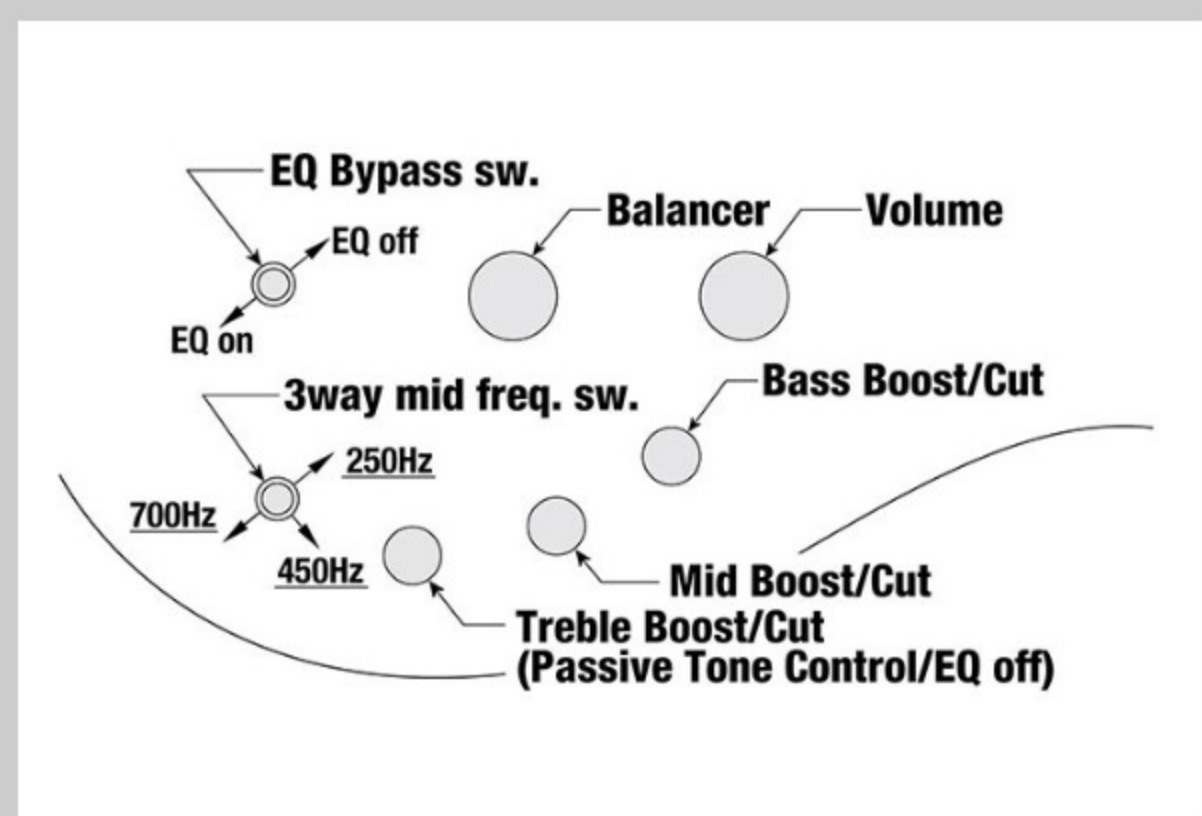

SR505E

SR

COLOR VARIATION :

BM : Brown Mahogany

SPEC

SPECS

neck type	SR5 / 5pc Jatoba/Walnut neck
top/back/body	Okoume body
fretboard	Rosewood fretboard / Abalone oval inlay
fret	Medium frets
number of frets	24
bridge	Accu-cast B505 bridge
string space	16.5mm
neck pickup	Bartolini® BH2 neck pickup (Passive)
bridge pickup	Bartolini® BH2 bridge pickup (Passive)
equaliser	Ibanez Custom Electronics 3-band EQ w/ EQ bypass switch (passive tone control on treble pot), 3-way Mid frequency switch
factory tuning	1G,2D,3A,4E,5B
strings	D'Addario® EXL165 + .130
string gauge	.045/.065/.085/.105/.130
hardware color	Black

NECK DIMENSIONS

Scale :	864mm/34"
a : Width	45mm at NUT
b : Width	68mm at 24F
c : Thickness	19.5mm at 1F
d : Thickness	21.5mm at 12F
Radius :	305mmR

DESCRIPTION +

CONTROLS

DESCRIPTION

+

FREQUENCY RESPONSE

DESCRIPTION