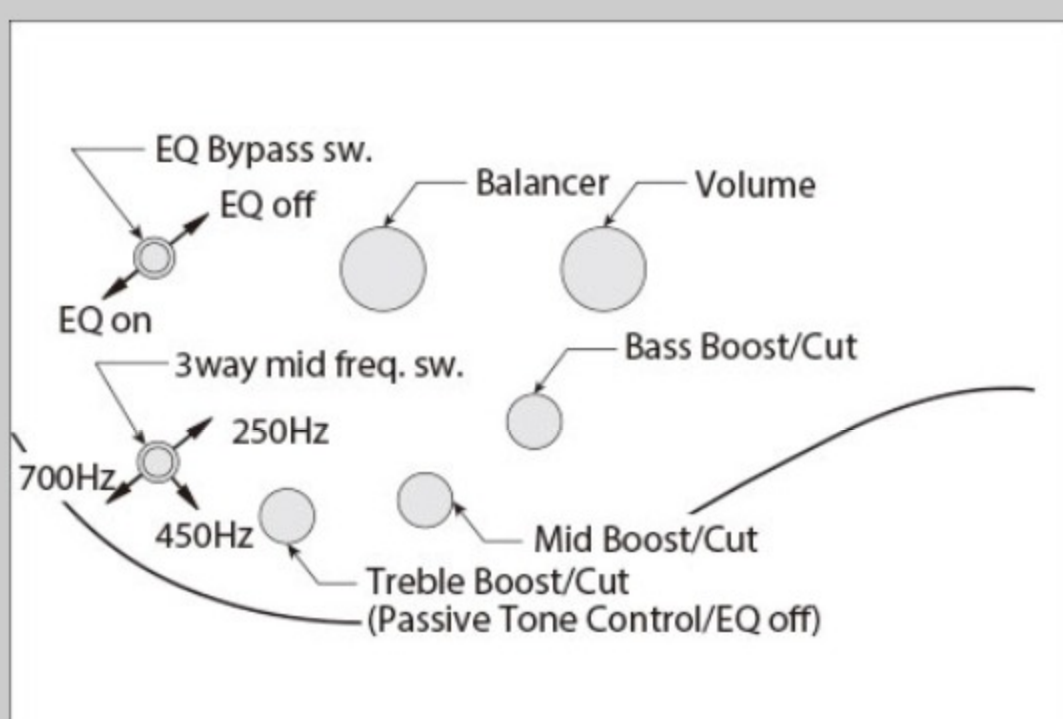

SR505EL

BM : Brown Mahogany

COLOR VARIATION :

SHARE :

SPEC

SPEC

neck type	SR5 / 5pc Jatoba/Walnut neck
top/back/body	Okoume body
fretboard	Jatoba fretboard / Abalone oval inlay
fret	Medium frets
number of frets	24
bridge	Accu-cast B505 bridge
string space	16.5mm
neck pickup	Bartolini® BH2 neck pickup (Passive)
bridge pickup	Bartolini® BH2 bridge pickup (Passive)
equaliser	Ibanez Custom Electronics 3-band EQ w/ EQ bypass switch (passive tone control on treble pot) & 3-way Mid frequency switch
factory tuning	1G,2D,3A,4E,5B
strings	D'Addario® EXL165 + .130
string gauge	.045/.065/.085/.105/.130
nut	Plastic
hardware color	Black

NECK DIMENSIONS

Scale :	864mm/34"
a : Width	54mm at NUT
b : Width	68mm at 24F
c : Thickness	19.5mm at 1F
d : Thickness	21.5mm at 12F
Radius :	305mmR

CONTROLS

FREQUENCY RESPONSE

OTHERS

Recommended Case WB250C