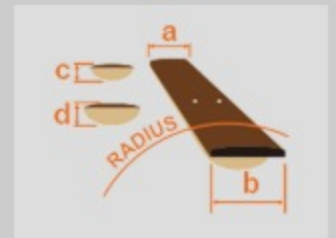

# SR505EL

BM : Brown Mahogany

COLOR VARIATION :

SHARE :  

### SPEC

neck type	SR5 / 5pc Jatoba/Walnut neck
top/back/body	Okoume body
fretboard	Jatoba fretboard / Abalone oval inlay
fret	Medium frets
number of frets	24
bridge	Accu-cast B505 bridge
string space	16.5mm
neck pickup	Bartolini® BH2 neck pickup (Passive)
bridge pickup	Bartolini® BH2 bridge pickup (Passive)
equaliser	Ibanez Custom Electronics 3-band EQ w/ EQ bypass switch (passive tone control on treble pot) & 3-way Mid frequency switch
factory tuning	1G,2D,3A,4E,5B
strings	D'Addario® EXL165 + .130
string gauge	.045/.065/.085/.105/.130
nut	Plastic
hardware color	Black

### NECK DIMENSIONS

Scale :	864mm/34"
a : Width	54mm at NUT
b : Width	68mm at 24F
c : Thickness	19.5mm at 1F
d : Thickness	21.5mm at 12F
Radius :	305mmR