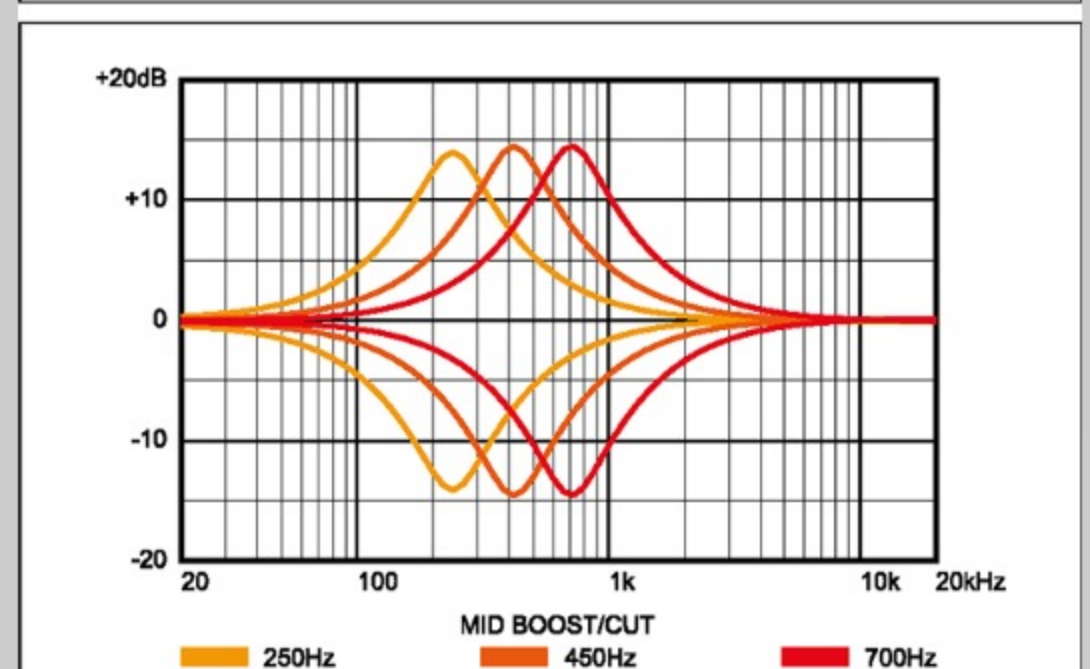

FREQUENCY RESPONSE

OTHERS

Recommended Case WB250C