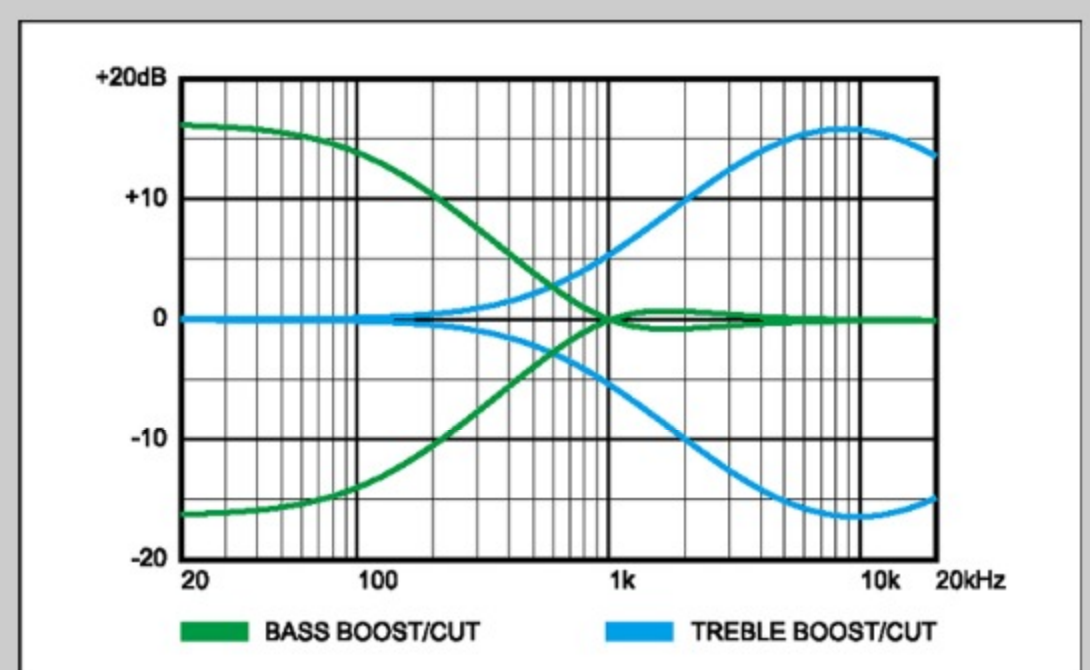

FREQUENCY RESPONSE

OTHERS

Recommended Case WB250C