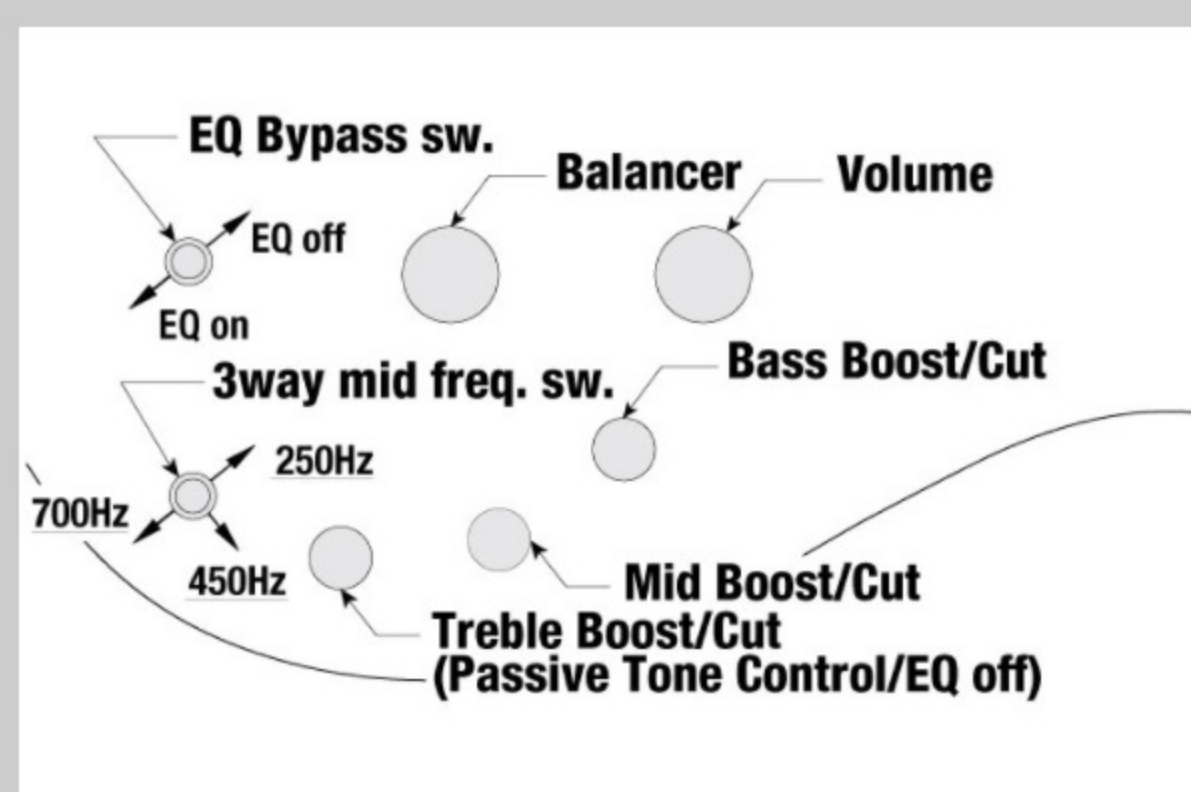

### SPECS

neck type	SR5 / 5pc Jatoba/Walnut neck
top/back/body	Okoume body
fretboard	Rosewood fretboard / Abalone oval inlay
fret	Medium frets
number of frets	24
bridge	Accu-cast B505 bridge
string space	16.5mm
neck pickup	Bartolini® BH2 neck pickup (Passive)
bridge pickup	Bartolini® BH2 bridge pickup (Passive)
equaliser	Ibanez Custom Electronics 3-band EQ w/ EQ bypass switch (passive tone control on treble pot), 3-way Mid frequency switch
factory tuning	1G,2D,3A,4E,5B
strings	D'Addario® EXL165 + .130
string gauge	.045/.065/.085/.105/.130
nut	Plastic nut
hardware color	Black

### CONTROLS

DESCRIPTION

+