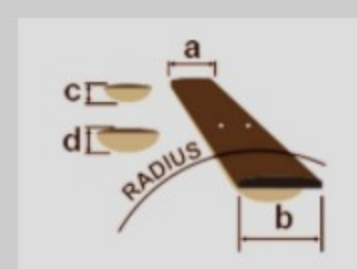

# SR505EL

COLOR VARIATION : 

BM : Brown Mahogany

SHARE :  

### SPECS

neck type	SR5 / 5pc Jatoba/Walnut neck
top/back/body	Okoume body
fretboard	Rosewood fretboard / Abalone oval inlay
fret	Medium frets
number of frets	24
bridge	Accu-cast B505 bridge
string space	16.5mm
neck pickup	Bartolini® BH2 neck pickup (Passive)
bridge pickup	Bartolini® BH2 bridge pickup (Passive)
equaliser	Ibanez Custom Electronics 3-band EQ w/ EQ bypass switch (passive tone control on treble pot), 3-way Mid frequency switch
factory tuning	1G,2D,3A,4E,5B
strings	D'Addario® EXL165 + .130
string gauge	.045/.065/.085/.105/.130
nut	Plastic nut
hardware color	Black

### NECK DIMENSIONS

Scale :	864mm
a : Width	45mm at NUT
b : Width	68mm at 24F
c : Thickness	19.5mm at 1F
d : Thickness	21.5mm at 12F
Radius :	305mmR

DESCRIPTION +