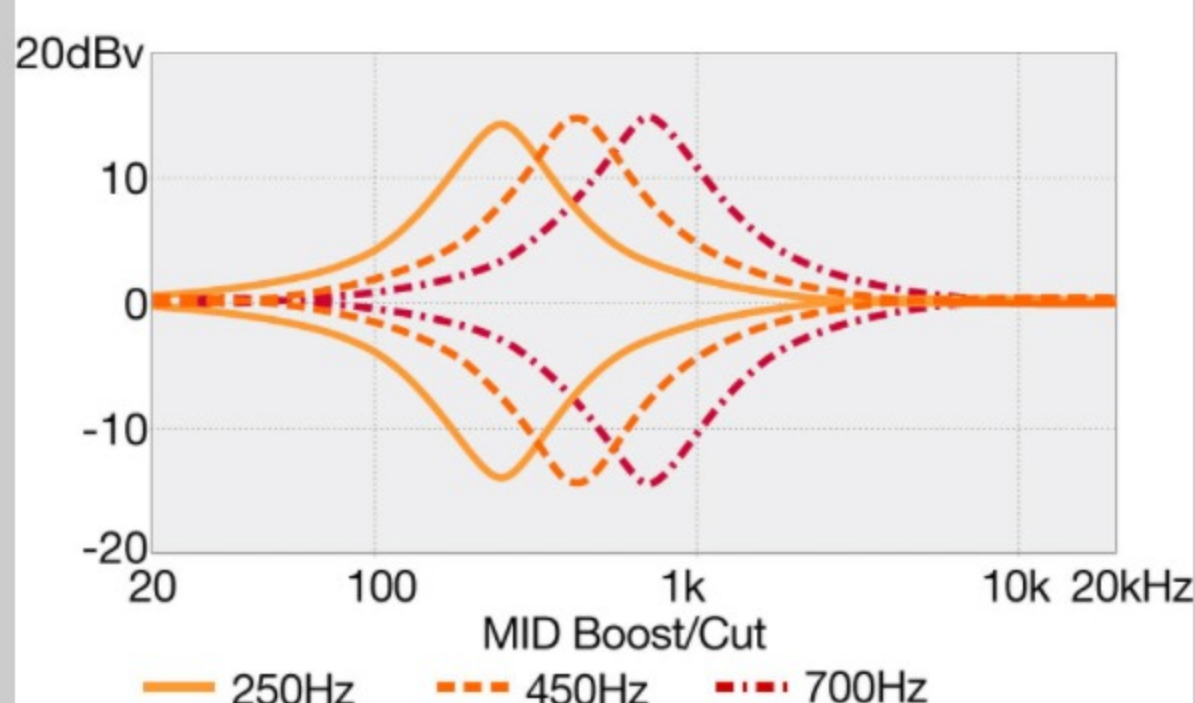

FREQUENCY RESPONSE