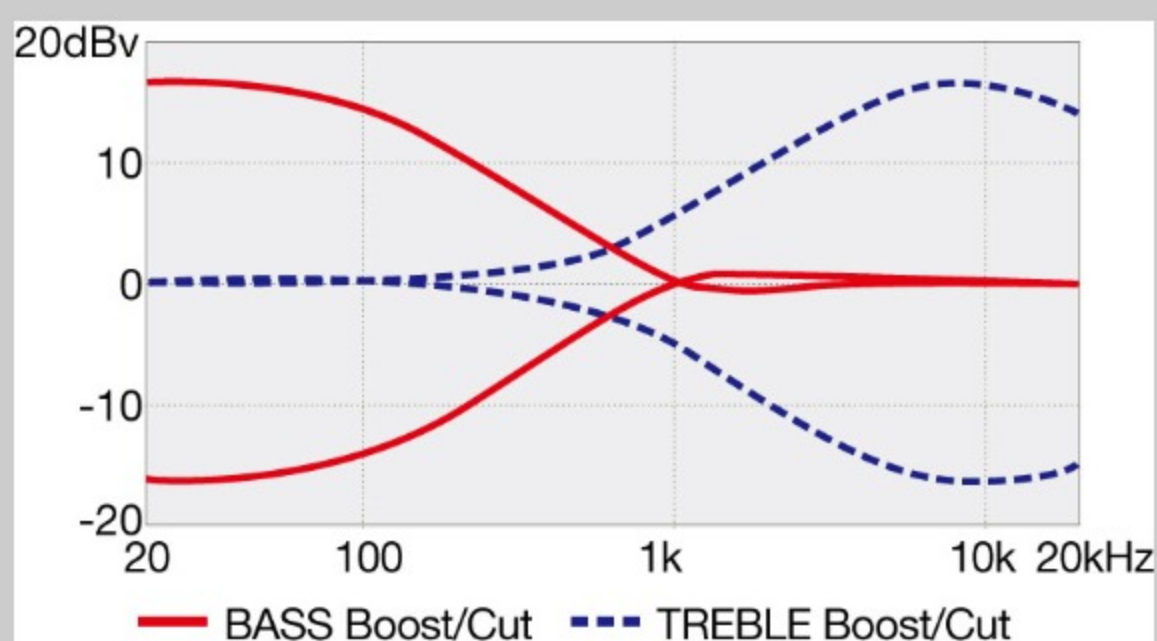

FREQUENCY RESPONSE