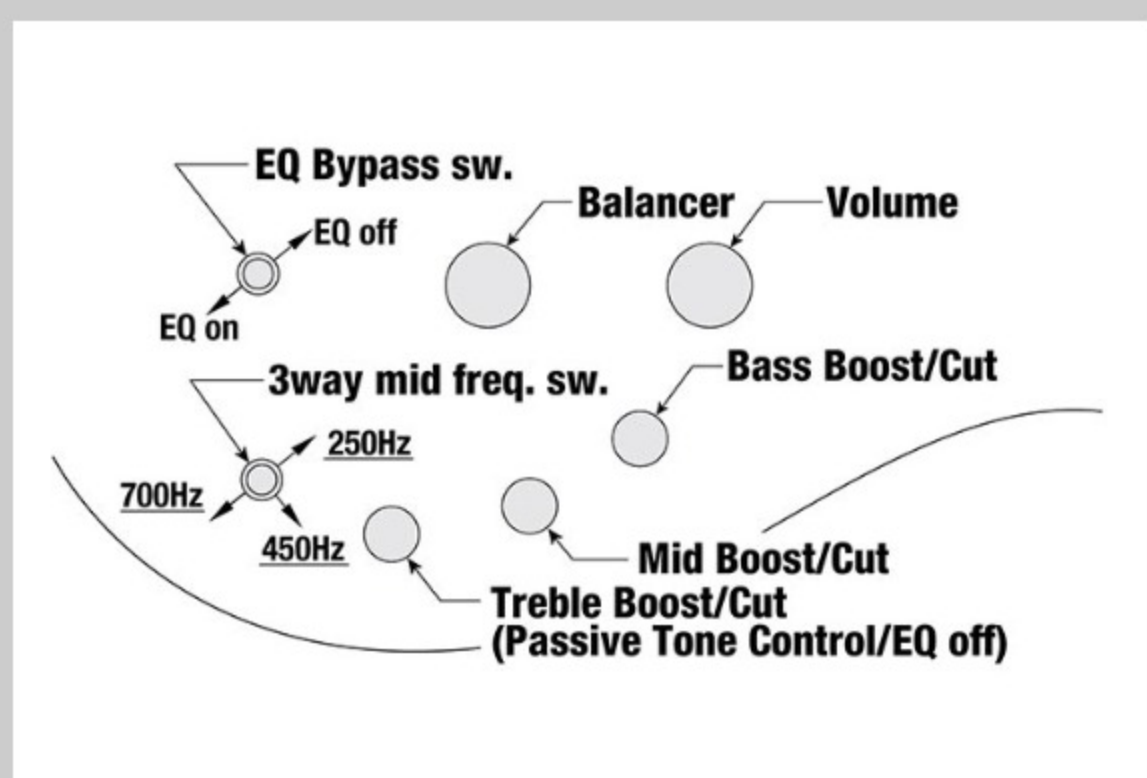

SR505EL

SR

COLOR VARIATION :

BM : Brown Mahogany

SHARE :

SPEC

SPECS

neck type	SR5 / 5pc Jatoba/Walnut neck
top/back/body	Okoume body
fretboard	Rosewood fretboard / Abalone oval inlay
fret	Medium frets
number of frets	24
bridge	Accu-cast B505 bridge
string space	16.5mm
neck pickup	Bartolini® BH2 neck pickup (Passive)
bridge pickup	Bartolini® BH2 bridge pickup (Passive)
equaliser	Ibanez Custom Electronics 3-band EQ w/ EQ bypass switch (passive tone control on treble pot), 3-way Mid frequency switch
factory tuning	1G,2D,3A,4E,5B
strings	D'Addario® EXL165 + .130
string gauge	.045/.065/.085/.105/.130
hardware color	Black

NECK DIMENSIONS

Scale :	864mm
a : Width	45mm at NUT
b : Width	68mm at 24F
c : Thickness	19.5mm at 1F
d : Thickness	21.5mm at 12F
Radius :	305mmR

DESCRIPTION +

CONTROLS

DESCRIPTION

+

FREQUENCY RESPONSE

DESCRIPTION