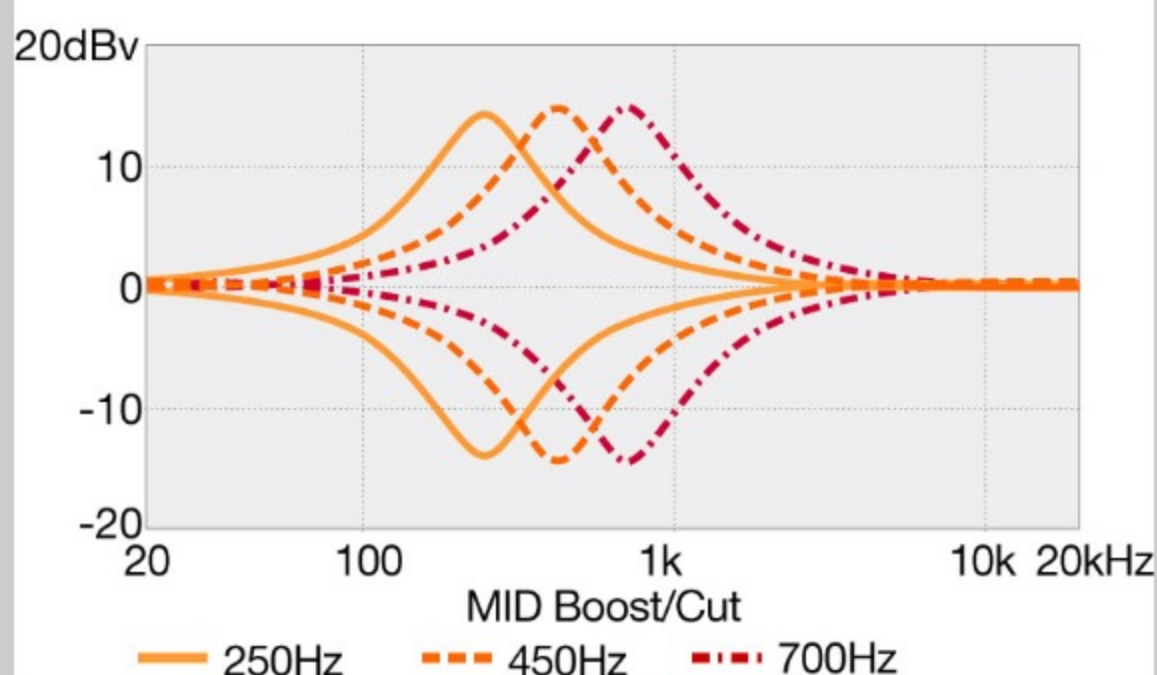

SR505EL

SR

COLOR VARIATION :

BM : Brown Mahogany

SHARE :

SPEC

SPECS

neck type	SR5 / 5pc Jatoba/Walnut neck
top/back/body	Okoume body
fretboard	Rosewood fretboard / Abalone oval inlay
fret	Medium frets
number of frets	24
bridge	Accu-cast B505 bridge
string space	16.5mm
neck pickup	Bartolini® BH2 neck pickup (Passive)
bridge pickup	Bartolini® BH2 bridge pickup (Passive)
equaliser	Ibanez Custom Electronics 3-band EQ w/ EQ bypass switch (passive tone control on treble pot), 3-way Mid frequency switch
factory tuning	1G,2D,3A,4E,5B
strings	D'Addario® EXL165 + .130
string gauge	.045/.065/.085/.105/.130
hardware color	Black

NECK DIMENSIONS

Scale :	864mm
a : Width	45mm at NUT
b : Width	68mm at 24F
c : Thickness	19.5mm at 1F
d : Thickness	21.5mm at 12F
Radius :	305mmR

DESCRIPTION +

CONTROLS

DESCRIPTION

+

FREQUENCY RESPONSE

DESCRIPTION