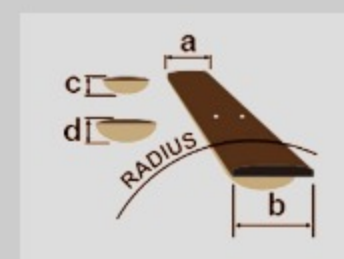

SR505EL

SR

COLOR VARIATION :

BM : Brown Mahogany

SHARE :

SPEC

SPECS

neck type	SR5 / 5pc Jatoba/Walnut neck
top/back/body	Okoume body
fretboard	Rosewood fretboard / Abalone oval inlay
fret	Medium frets
number of frets	24
bridge	Accu-cast B505 bridge
string space	16.5mm
neck pickup	Bartolini® BH2 neck pickup (Passive)
bridge pickup	Bartolini® BH2 bridge pickup (Passive)
equaliser	Ibanez Custom Electronics 3-band EQ w/ EQ bypass switch (passive tone control on treble pot), 3-way Mid frequency switch
factory tuning	1G,2D,3A,4E,5B
strings	D'Addario® EXL165 + .130
string gauge	.045/.065/.085/.105/.130
hardware color	Black

NECK DIMENSIONS

Scale :	864mm
a : Width	45mm at NUT
b : Width	68mm at 24F
c : Thickness	19.5mm at 1F
d : Thickness	21.5mm at 12F
Radius :	305mmR

DESCRIPTION +

CONTROLS

DESCRIPTION

+

FREQUENCY RESPONSE

DESCRIPTION