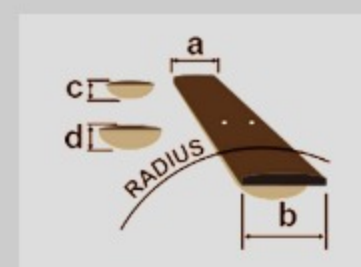

SR505EL

COLOR VARIATION :

BM : Brown Mahogany

SPEC

SPECS

neck type	SR5 / 5pc Jatoba/Walnut neck
top/back/body	Okoume body
fretboard	Rosewood fretboard / Abalone oval inlay
fret	Medium frets
number of frets	24
bridge	Accu-cast B505 bridge
string space	16.5mm
neck pickup	Bartolini® BH2 neck pickup (Passive)
bridge pickup	Bartolini® BH2 bridge pickup (Passive)
equaliser	Ibanez Custom Electronics 3-band EQ w/ EQ bypass switch (passive tone control on treble pot), 3-way Mid frequency switch
factory tuning	1G,2D,3A,4E,5B
strings	D'Addario® EXL165 + .130
string gauge	.045/.065/.085/.105/.130
hardware color	Black

NECK DIMENSIONS

Scale :	864mm/34"
a : Width	45mm at NUT
b : Width	68mm at 24F
c : Thickness	19.5mm at 1F
d : Thickness	21.5mm at 12F
Radius :	305mmR

DESCRIPTION +

CONTROLS

DESCRIPTION +

FREQUENCY RESPONSE

DESCRIPTION +