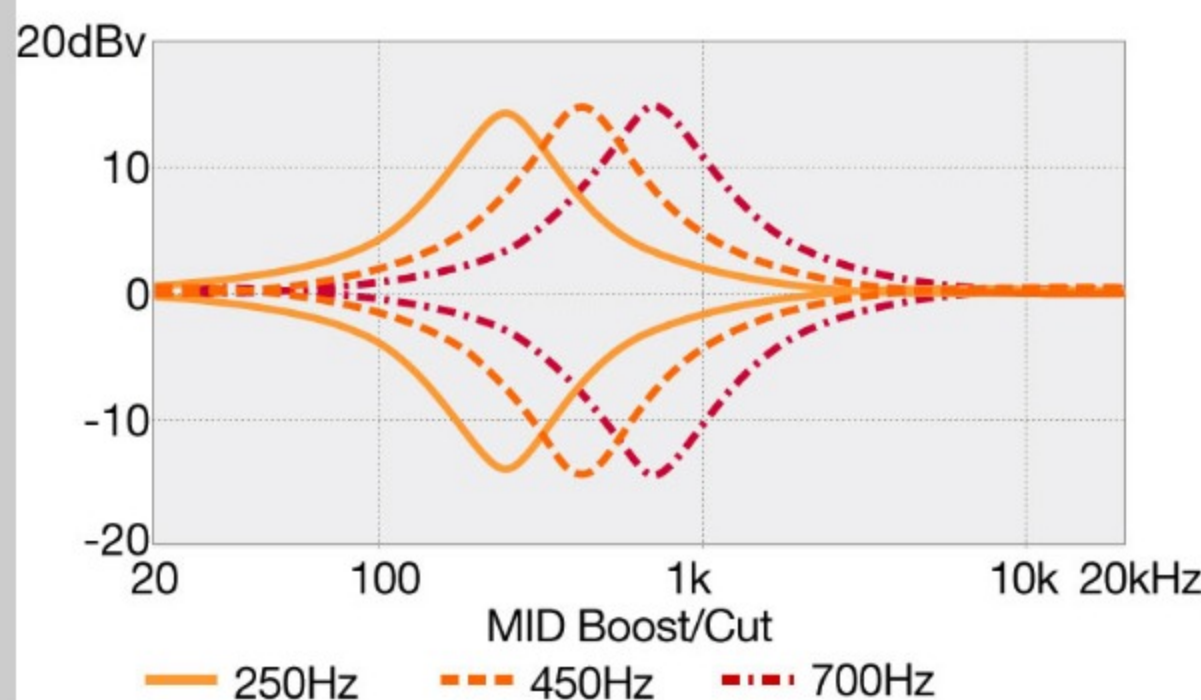

SR505EL

COLOR VARIATION :

BM : Brown Mahogany

SPEC

SPECS

neck type	SR5 / 5pc Jatoba/Walnut neck
top/back/body	Okoume body
fretboard	Rosewood fretboard / Abalone oval inlay
fret	Medium frets
number of frets	24
bridge	Accu-cast B505 bridge
string space	16.5mm
neck pickup	Bartolini® BH2 neck pickup (Passive)
bridge pickup	Bartolini® BH2 bridge pickup (Passive)
equaliser	Ibanez Custom Electronics 3-band EQ w/ EQ bypass switch (passive tone control on treble pot), 3-way Mid frequency switch
factory tuning	1G,2D,3A,4E,5B
strings	D'Addario® EXL165 + .130
string gauge	.045/.065/.085/.105/.130
hardware color	Black

NECK DIMENSIONS

Scale :	864mm/34"
a : Width	45mm at NUT
b : Width	68mm at 24F
c : Thickness	19.5mm at 1F
d : Thickness	21.5mm at 12F
Radius :	305mmR

DESCRIPTION +

CONTROLS

DESCRIPTION +

FREQUENCY RESPONSE

DESCRIPTION +