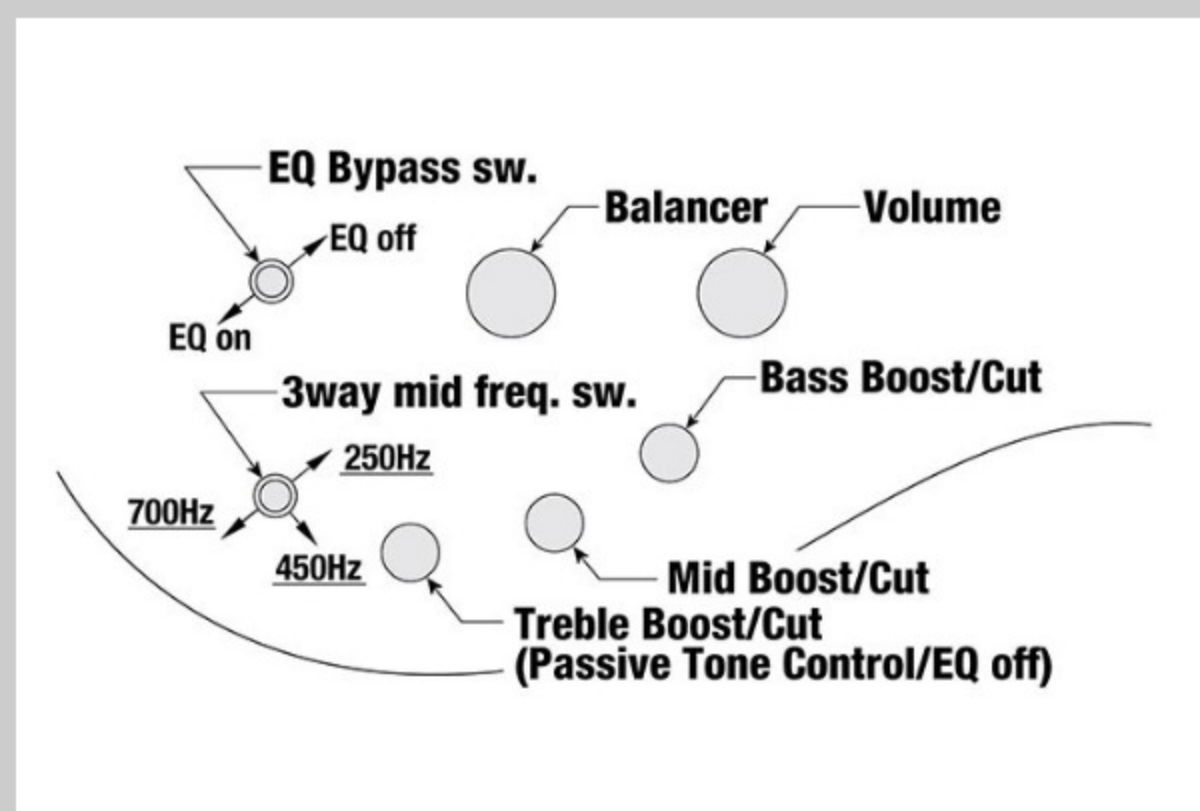

SR505EL

COLOR VARIATION :

BM : Brown Mahogany

SPEC

SPECS

neck type	SR5 / 5pc Jatoba/Walnut neck
top/back/body	Okoume body
fretboard	Rosewood fretboard / Abalone oval inlay
fret	Medium frets
number of frets	24
bridge	Accu-cast B505 bridge
string space	16.5mm
neck pickup	Bartolini® BH2 neck pickup (Passive)
bridge pickup	Bartolini® BH2 bridge pickup (Passive)
equaliser	Ibanez Custom Electronics 3-band EQ w/ EQ bypass switch (passive tone control on treble pot), 3-way Mid frequency switch
factory tuning	1G,2D,3A,4E,5B
strings	D'Addario® EXL165 + .130
string gauge	.045/.065/.085/.105/.130
hardware color	Black

NECK DIMENSIONS

Scale :	864mm/34"
a : Width	45mm at NUT
b : Width	68mm at 24F
c : Thickness	19.5mm at 1F
d : Thickness	21.5mm at 12F
Radius :	305mmR

DESCRIPTION +

CONTROLS

DESCRIPTION +

FREQUENCY RESPONSE

DESCRIPTION +