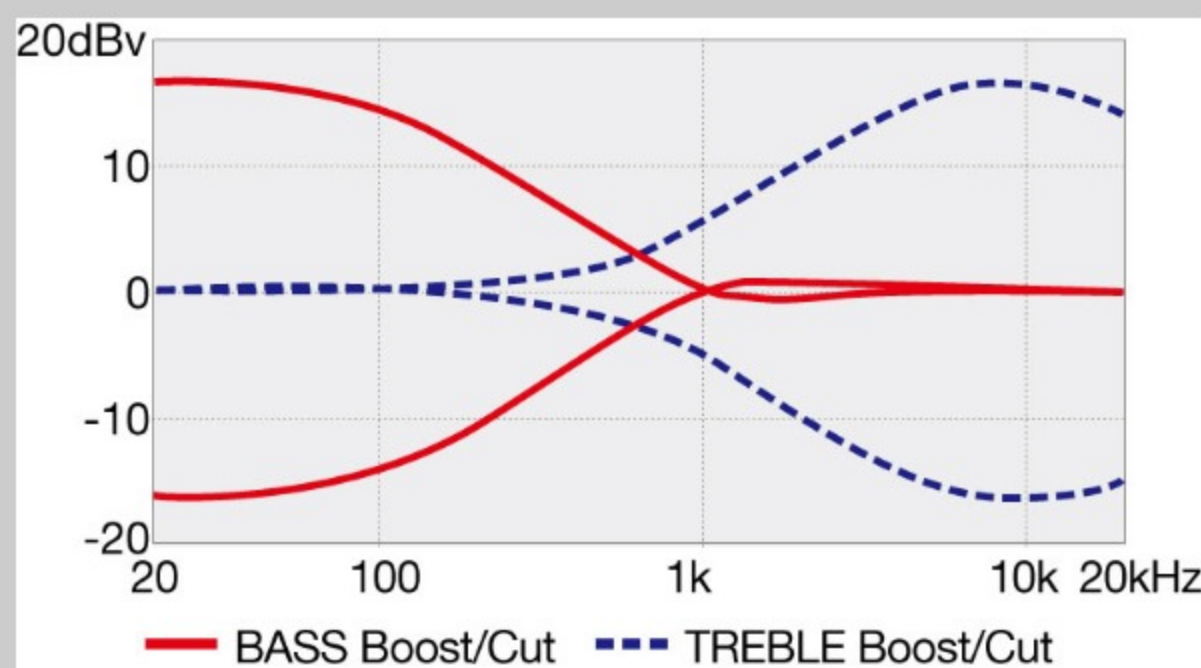

FREQUENCY RESPONSE

DESCRIPTION +

OTHER FEATURES

Recommended Case	MRB350C
Recommended Bag	IBB540-BK