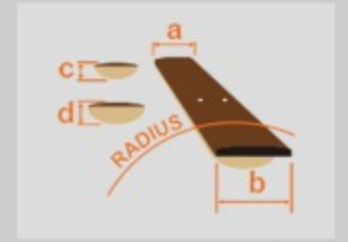

SR505L

BM : Brown Mahogany

COLOR VARIATION :

SHARE :  

SPEC

SPEC

neck type	SR5 / 5pc Jatoba/Walnut neck
top/back/body	Mahogany body
fretboard	Jatoba / Abalone oval inlay
fret	Medium frets
bridge	Accu-cast B305 bridge (16.5mm string spacing)
neck pickup	Bartolini® MK-1 neck pickup (Passive)
bridge pickup	Bartolini® MK-1 bridge pickup (Passive)
equaliser	Ibanez Custom Electronics 3-band EQ w/Mid frequency switch
hardware color	Cosmo black

NECK DIMENSIONS

Scale :	864mm/34"
a : Width	45mm at NUT
b : Width	68mm at 24F
c : Thickness	19.5mm at 1F
d : Thickness	21.5mm at 12F
Radius :	305mmR

CONTROLS

FREQUENCY RESPONSE

OTHERS

Recommended Case MB300C