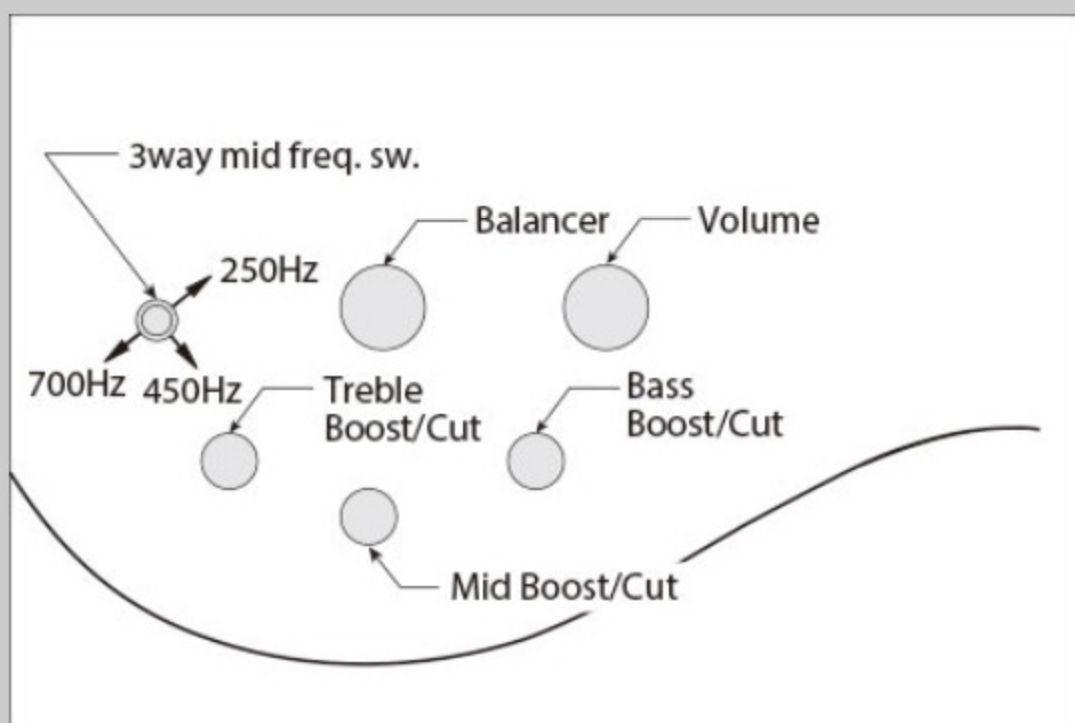

SR505L

BM : Brown Mahogany

COLOR VARIATION :

SHARE :  

SPEC

SPEC

neck type	SR5 / 5pc Jatoba/Walnut neck
top/back/body	Mahogany body
fretboard	Jatoba / Abalone oval inlay
fret	Medium frets
bridge	Accu-cast B305 bridge (16.5mm string spacing)
neck pickup	Bartolini® MK-1 neck pickup (Passive)
bridge pickup	Bartolini® MK-1 bridge pickup (Passive)
equaliser	Ibanez Custom Electronics 3-band EQ w/Mid frequency switch
hardware color	Cosmo black

NECK DIMENSIONS

Scale :	864mm/34"
a : Width	45mm at NUT
b : Width	68mm at 24F
c : Thickness	19.5mm at 1F
d : Thickness	21.5mm at 12F
Radius :	305mmR

CONTROLS

FREQUENCY RESPONSE

OTHERS

Recommended Case MB300C