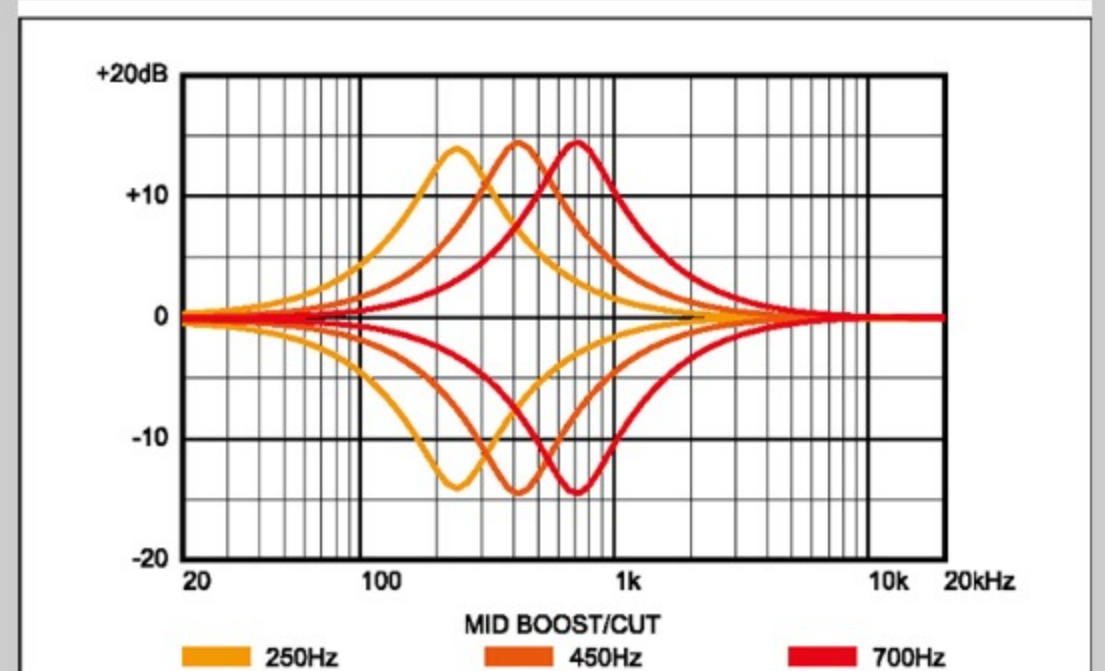

SR505L

BM : Brown Mahogany

COLOR VARIATION :

SHARE :  

SPEC

SPEC

neck type	SR5 / 5pc Jatoba/Walnut neck
top/back/body	Mahogany body
fretboard	Jatoba / Abalone oval inlay
fret	Medium frets
bridge	Accu-cast B305 bridge (16.5mm string spacing)
neck pickup	Bartolini® MK-1 neck pickup (Passive)
bridge pickup	Bartolini® MK-1 bridge pickup (Passive)
equaliser	Ibanez Custom Electronics 3-band EQ w/Mid frequency switch
hardware color	Cosmo black

NECK DIMENSIONS

Scale :	864mm/34"
a : Width	45mm at NUT
b : Width	68mm at 24F
c : Thickness	19.5mm at 1F
d : Thickness	21.5mm at 12F
Radius :	305mmR

CONTROLS

FREQUENCY RESPONSE

OTHERS

Recommended Case MB300C