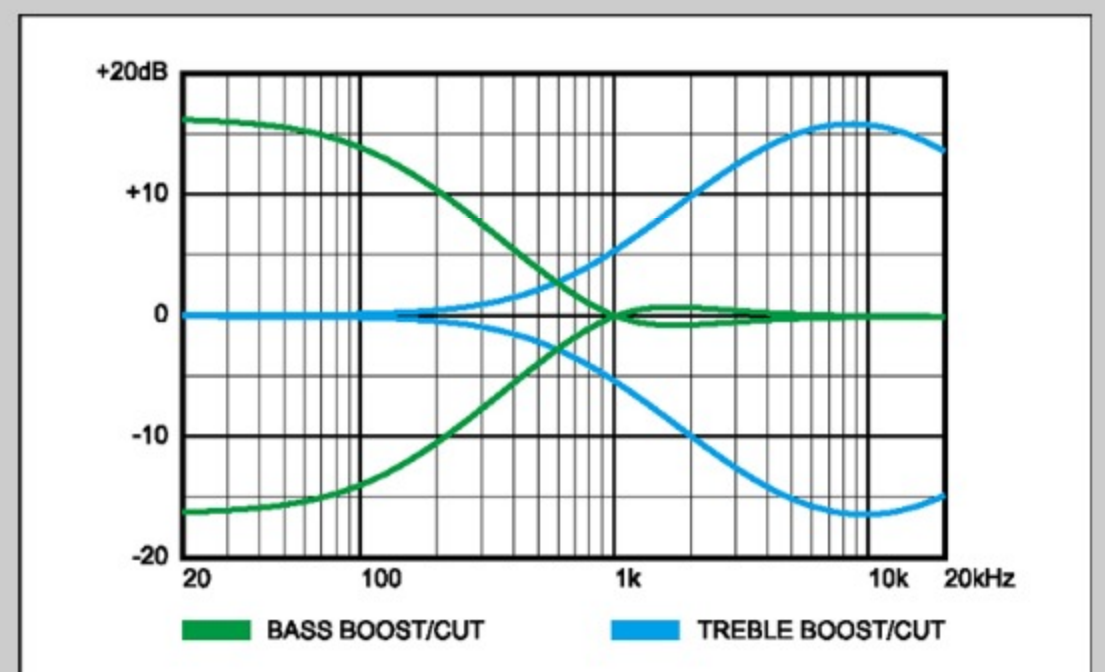

NECK DIMENSIONS

Scale :	864mm/34"
a : Width	45mm at NUT
b : Width	68mm at 24F
c : Thickness	19.5mm at 1F
d : Thickness	21.5mm at 12F
Radius :	305mmR

CONTROLS

FREQUENCY RESPONSE

OTHERS

Recommended Case MB300C