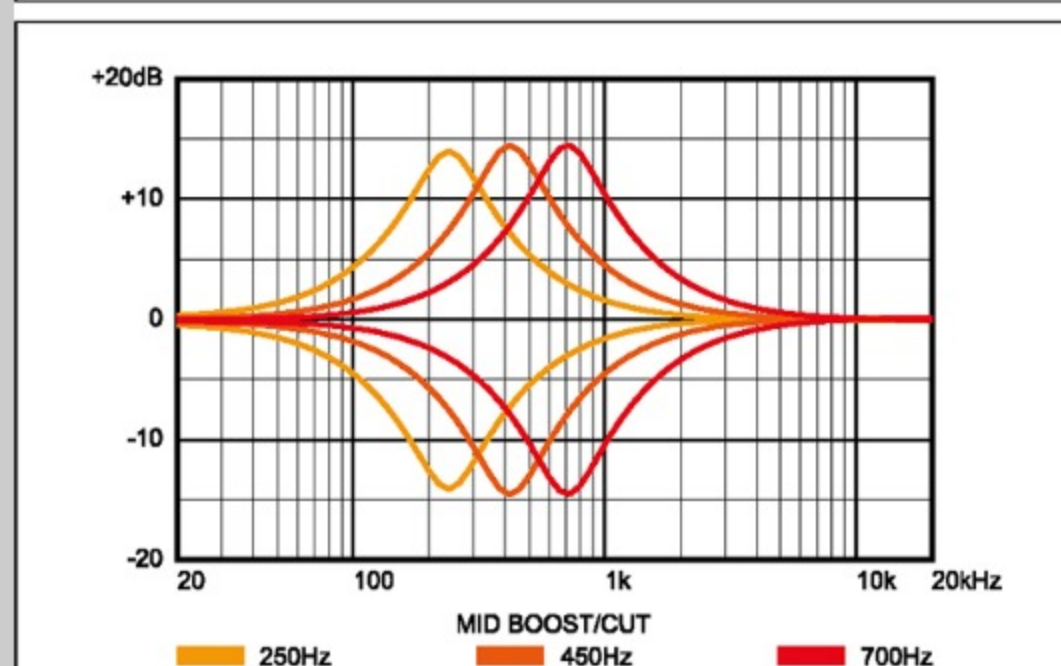

SR506E

BM : Brown Mahogany

COLOR VARIATION :

SHARE : [f](#) [t](#)

SPEC

SPEC

neck type	SR6 / 5pc Jatoba/Walnut neck
top/back/body	Okoume body
fretboard	Jatoba fretboard / Abalone oval inlay
fret	Medium frets
number of frets	24
bridge	Accu-cast B506 bridge
string space	16.5mm
neck pickup	Bartolini® BH2 neck pickup (Passive)
bridge pickup	Bartolini® BH2 bridge pickup (Passive)
equaliser	Ibanez Custom Electronics 3-band EQ w/ EQ bypass switch (passive tone control on treble pot) & 3-way Mid frequency switch
factory tuning	1C,2G,3D,4A,5E,6B
strings	D'Addario® EXL165 + .032/.130
string gauge	.032/.045/.065/.085/.105/.130
nut	Plastic
hardware color	Black

NECK DIMENSIONS

Scale :	864mm/34"
a : Width	54mm at NUT
b : Width	83mm at 24F
c : Thickness	19.5mm at 1F
d : Thickness	21.5mm at 12F
Radius :	400mmR

CONTROLS

FREQUENCY RESPONSE

OTHERS

Recommended Case MB300C