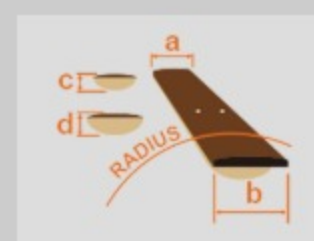

SR506E

BM : Brown Mahogany

COLOR VARIATION :

SHARE : [f](#) [t](#)

SPEC

SPEC

neck type	SR6 / 5pc Jatoba/Walnut neck
top/back/body	Okoume body
fretboard	Jatoba fretboard / Abalone oval inlay
fret	Medium frets
number of frets	24
bridge	Accu-cast B506 bridge
string space	16.5mm
neck pickup	Bartolini® BH2 neck pickup (Passive)
bridge pickup	Bartolini® BH2 bridge pickup (Passive)
equaliser	Ibanez Custom Electronics 3-band EQ w/ EQ bypass switch (passive tone control on treble pot) & 3-way Mid frequency switch
factory tuning	1C,2G,3D,4A,5E,6B
strings	D'Addario® EXL165 + .032/.130
string gauge	.032/.045/.065/.085/.105/.130
nut	Plastic
hardware color	Black

NECK DIMENSIONS

Scale :	864mm/34"
a : Width	54mm at NUT
b : Width	83mm at 24F
c : Thickness	19.5mm at 1F
d : Thickness	21.5mm at 12F
Radius :	400mmR

CONTROLS

FREQUENCY RESPONSE

OTHERS

Recommended Case MB300C