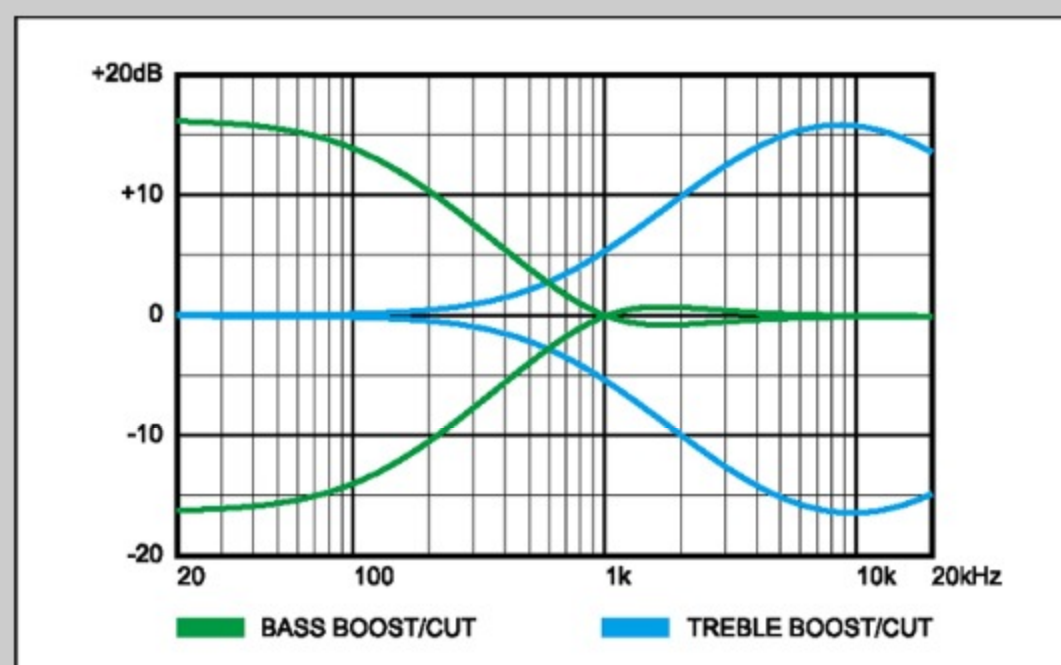

SR506E

BM : Brown Mahogany

COLOR VARIATION :

SHARE : [f](#) [t](#)

SPEC

SPEC

neck type	SR6 / 5pc Jatoba/Walnut neck
top/back/body	Okoume body
fretboard	Jatoba fretboard / Abalone oval inlay
fret	Medium frets
number of frets	24
bridge	Accu-cast B506 bridge
string space	16.5mm
neck pickup	Bartolini® BH2 neck pickup (Passive)
bridge pickup	Bartolini® BH2 bridge pickup (Passive)
equaliser	Ibanez Custom Electronics 3-band EQ w/ EQ bypass switch (passive tone control on treble pot) & 3-way Mid frequency switch
factory tuning	1C,2G,3D,4A,5E,6B
strings	D'Addario® EXL165 + .032/.130
string gauge	.032/.045/.065/.085/.105/.130
nut	Plastic
hardware color	Black

NECK DIMENSIONS

Scale :	864mm/34"
a : Width	54mm at NUT
b : Width	83mm at 24F
c : Thickness	19.5mm at 1F
d : Thickness	21.5mm at 12F
Radius :	400mmR

CONTROLS

FREQUENCY RESPONSE

OTHERS

Recommended Case MB300C