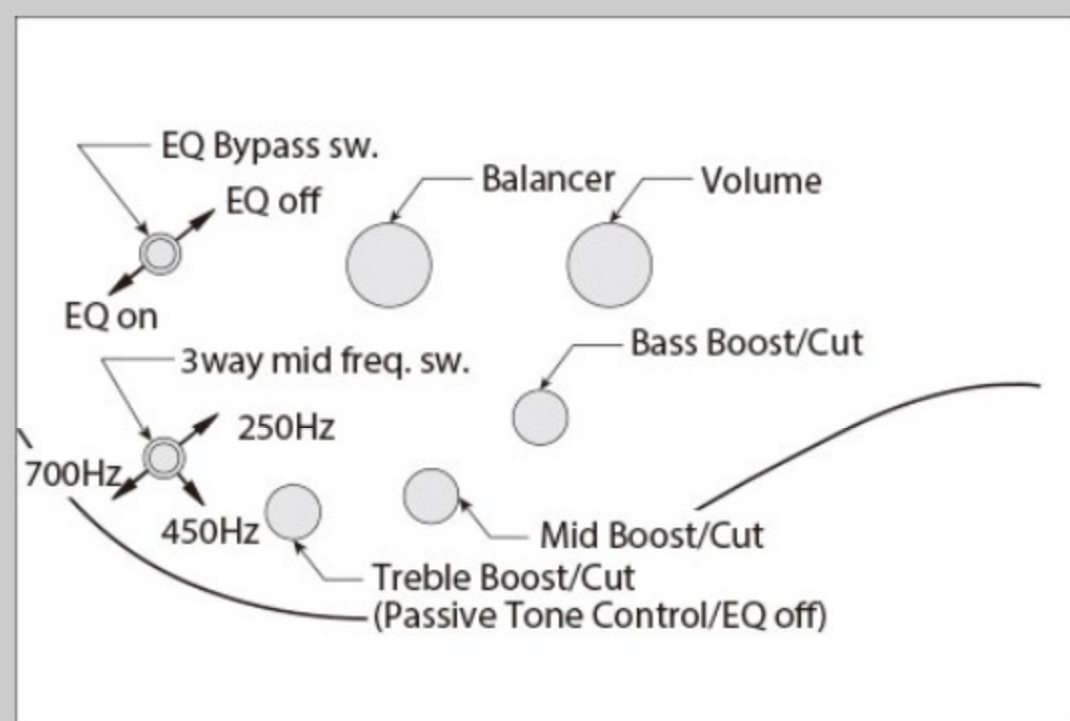

SR506E

BM : Brown Mahogany

COLOR VARIATION :

SHARE : [f](#) [t](#)

SPEC

SPEC

neck type	SR6 / 5pc Jatoba/Walnut neck
top/back/body	Okoume body
fretboard	Jatoba fretboard / Abalone oval inlay
fret	Medium frets
number of frets	24
bridge	Accu-cast B506 bridge
string space	16.5mm
neck pickup	Bartolini® BH2 neck pickup (Passive)
bridge pickup	Bartolini® BH2 bridge pickup (Passive)
equaliser	Ibanez Custom Electronics 3-band EQ w/ EQ bypass switch (passive tone control on treble pot) & 3-way Mid frequency switch
factory tuning	1C,2G,3D,4A,5E,6B
strings	D'Addario® EXL165 + .032/.130
string gauge	.032/.045/.065/.085/.105/.130
nut	Plastic
hardware color	Black

NECK DIMENSIONS

Scale :	864mm/34"
a : Width	54mm at NUT
b : Width	83mm at 24F
c : Thickness	19.5mm at 1F
d : Thickness	21.5mm at 12F
Radius :	400mmR

CONTROLS

FREQUENCY RESPONSE

OTHERS

Recommended Case MB300C