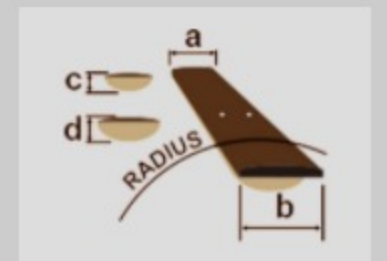

SR506E

COLOR VARIATION : 
BM : Brown Mahogany

SHARE :  

SPEC

SPECS

neck type	SR6 / 5pc Jatoba/Walnut neck
top/back/body	Okoume body
fretboard	Rosewood fretboard / Abalone oval inlay
fret	Medium frets
number of frets	24
bridge	Accu-cast B506 bridge
string space	16.5mm
neck pickup	Bartolini® BH2 neck pickup (Passive)
bridge pickup	Bartolini® BH2 bridge pickup (Passive)
equaliser	Ibanez Custom Electronics 3-band EQ w/ EQ bypass switch (passive tone control on treble pot), 3-way Mid frequency switch
factory tuning	1C,2G,3D,4A,5E,6B
strings	D'Addario® EXL165 + .032/.130
string gauge	.032/.045/.065/.085/.105/.130
nut	Plastic nut
hardware color	Black

NECK DIMENSIONS

Scale :	864mm
a : Width	54mm at NUT
b : Width	83mm at 24F
c : Thickness	19.5mm at 1F
d : Thickness	21.5mm at 12F
Radius :	400mmR

DESCRIPTION +

CONTROLS

DESCRIPTION

+

FREQUENCY RESPONSE

DESCRIPTION