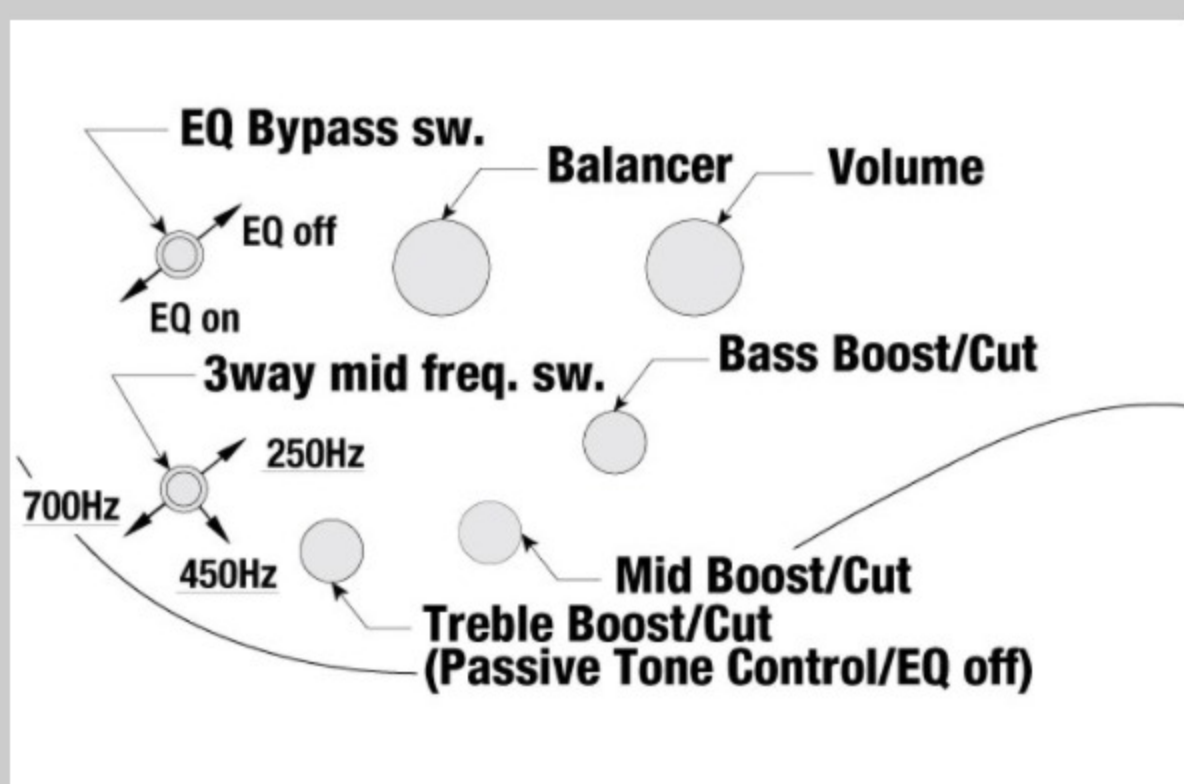

SR506E

COLOR VARIATION : 
BM : Brown Mahogany

SHARE :  

SPEC

SPECS

neck type	SR6 / 5pc Jatoba/Walnut neck
top/back/body	Okoume body
fretboard	Rosewood fretboard / Abalone oval inlay
fret	Medium frets
number of frets	24
bridge	Accu-cast B506 bridge
string space	16.5mm
neck pickup	Bartolini® BH2 neck pickup (Passive)
bridge pickup	Bartolini® BH2 bridge pickup (Passive)
equaliser	Ibanez Custom Electronics 3-band EQ w/ EQ bypass switch (passive tone control on treble pot), 3-way Mid frequency switch
factory tuning	1C,2G,3D,4A,5E,6B
strings	D'Addario® EXL165 + .032/.130
string gauge	.032/.045/.065/.085/.105/.130
nut	Plastic nut
hardware color	Black

NECK DIMENSIONS

Scale :	864mm
a : Width	54mm at NUT
b : Width	83mm at 24F
c : Thickness	19.5mm at 1F
d : Thickness	21.5mm at 12F
Radius :	400mmR

DESCRIPTION +

CONTROLS

DESCRIPTION

+

FREQUENCY RESPONSE

DESCRIPTION