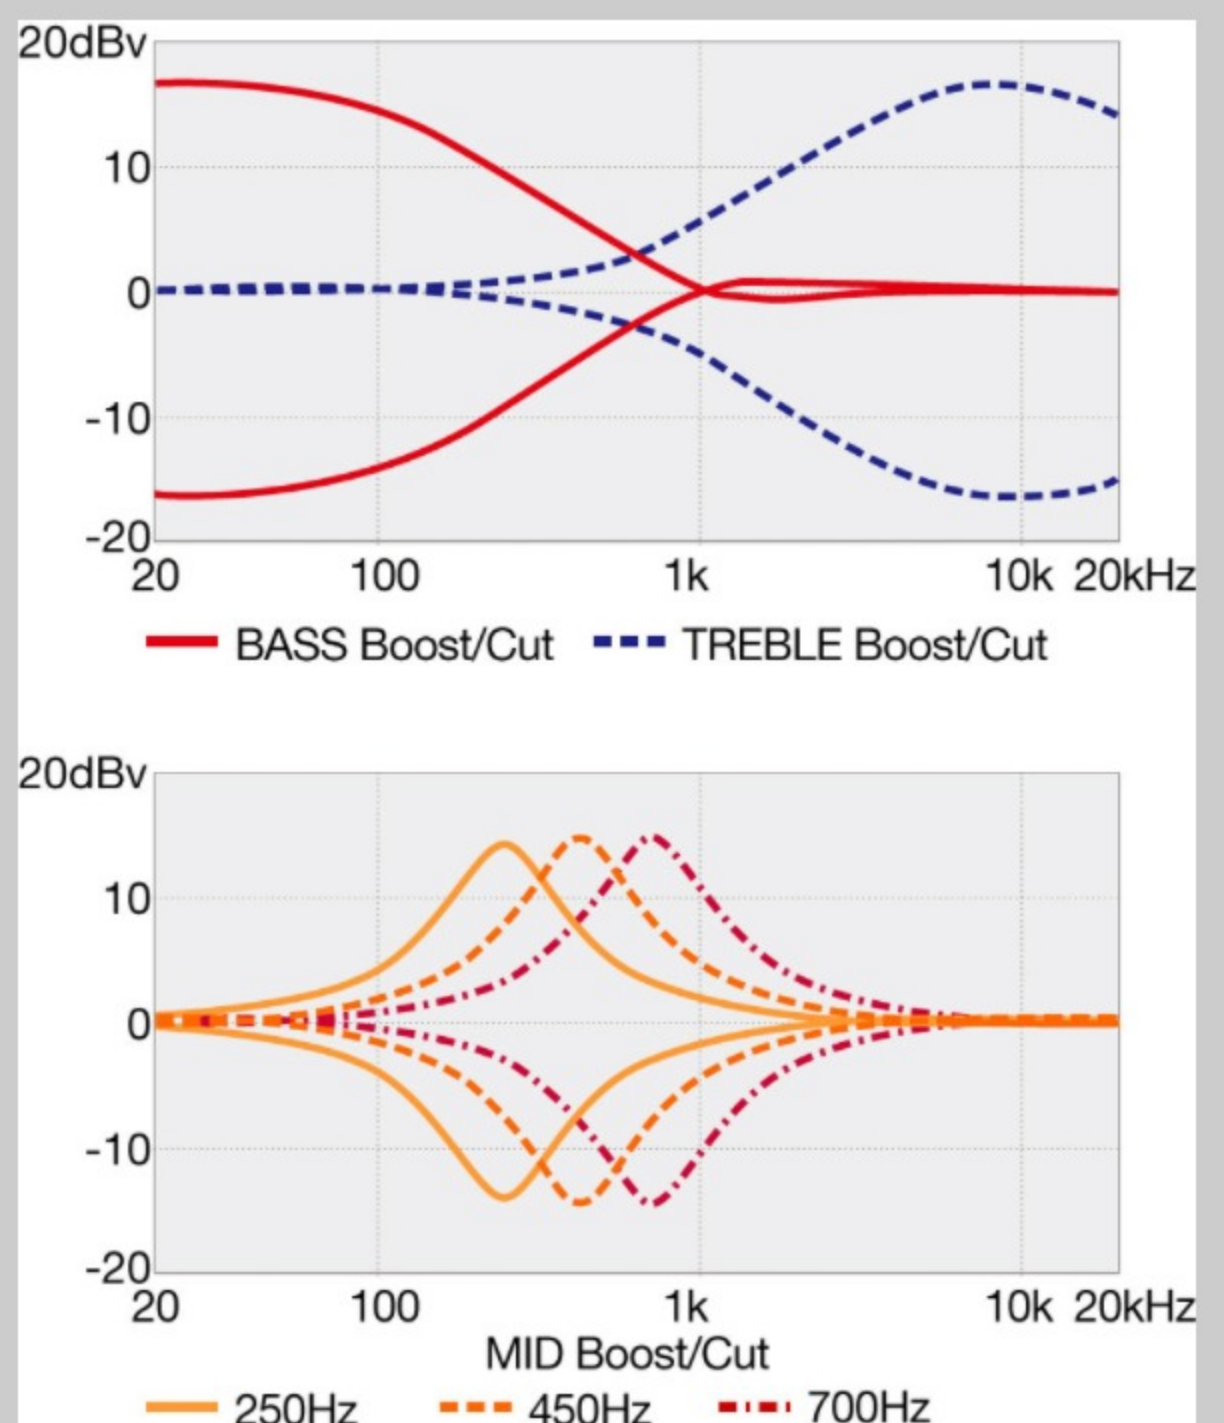

SR506E

COLOR VARIATION : 
BM : Brown Mahogany

SHARE :  

SPEC

SPECS

neck type	SR6 / 5pc Jatoba/Walnut neck
top/back/body	Okoume body
fretboard	Rosewood fretboard / Abalone oval inlay
fret	Medium frets
number of frets	24
bridge	Accu-cast B506 bridge
string space	16.5mm
neck pickup	Bartolini® BH2 neck pickup (Passive)
bridge pickup	Bartolini® BH2 bridge pickup (Passive)
equaliser	Ibanez Custom Electronics 3-band EQ w/ EQ bypass switch (passive tone control on treble pot), 3-way Mid frequency switch
factory tuning	1C,2G,3D,4A,5E,6B
strings	D'Addario® EXL165 + .032/.130
string gauge	.032/.045/.065/.085/.105/.130
nut	Plastic nut
hardware color	Black

NECK DIMENSIONS

Scale :	864mm
a : Width	54mm at NUT
b : Width	83mm at 24F
c : Thickness	19.5mm at 1F
d : Thickness	21.5mm at 12F
Radius :	400mmR

DESCRIPTION +

CONTROLS

DESCRIPTION

+

FREQUENCY RESPONSE

DESCRIPTION