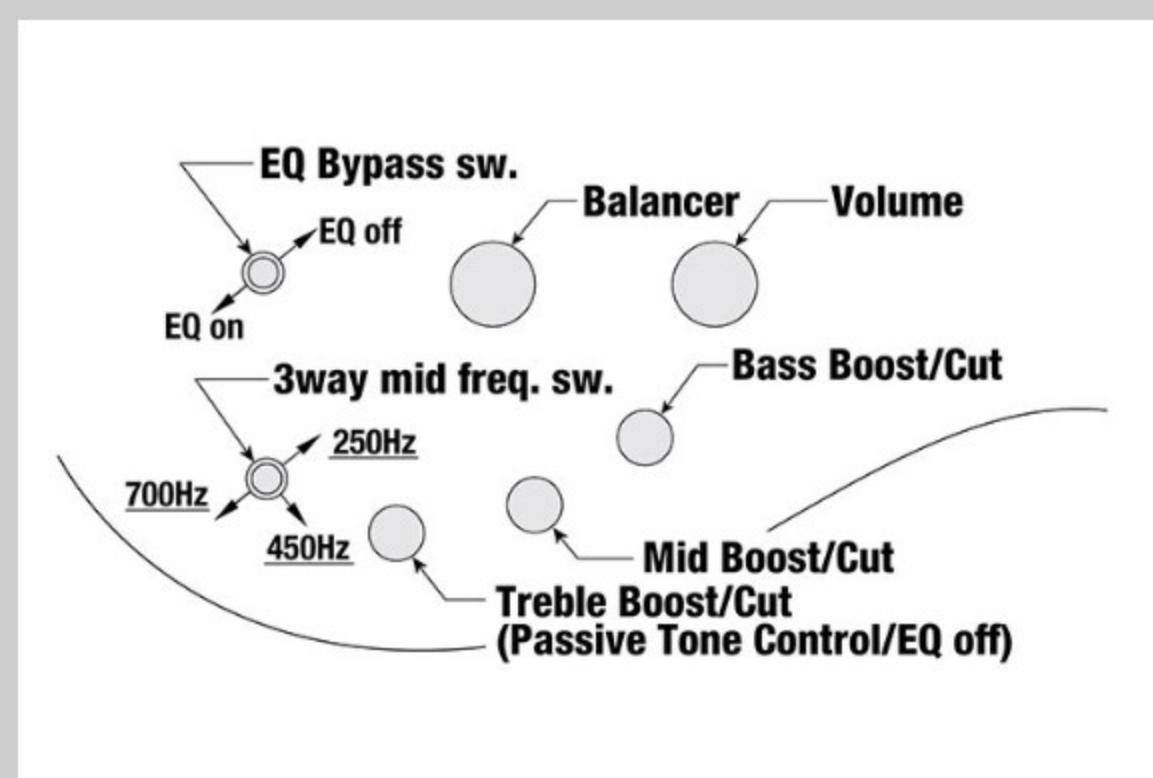

### SPECS

neck type	SR6 / 5pc Jatoba/Walnut neck
top/back/body	Okoume body
fretboard	Rosewood fretboard / Abalone oval inlay
fret	Medium frets
number of frets	24
bridge	Accu-cast B506 bridge
string space	16.5mm
neck pickup	Bartolini® BH2 neck pickup (Passive)
bridge pickup	Bartolini® BH2 bridge pickup (Passive)
equaliser	Ibanez Custom Electronics 3-band EQ w/ EQ bypass switch (passive tone control on treble pot), 3-way Mid frequency switch
factory tuning	1C,2G,3D,4A,5E,6B
strings	D'Addario® EXL165 + .032/.130
string gauge	.032/.045/.065/.085/.105/.130
hardware color	Black

### CONTROLS

DESCRIPTION

+