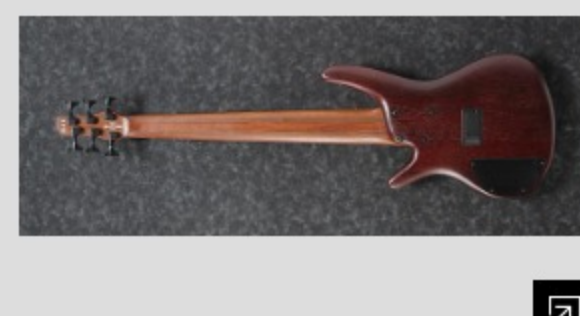

# SR506E

COLOR VARIATION :

BM : Brown Mahogany

SHARE :

### SPECS

neck type	SR6 / 5pc Jatoba/Walnut neck
top/back/body	Okoume body
fretboard	Rosewood fretboard / Abalone oval inlay
fret	Medium frets
number of frets	24
bridge	Accu-cast B506 bridge
string space	16.5mm
neck pickup	Bartolini® BH2 neck pickup (Passive)
bridge pickup	Bartolini® BH2 bridge pickup (Passive)
equaliser	Ibanez Custom Electronics 3-band EQ w/ EQ bypass switch (passive tone control on treble pot), 3-way Mid frequency switch
factory tuning	1C,2G,3D,4A,5E,6B
strings	D'Addario® EXL165 + .032/.130
string gauge	.032/.045/.065/.085/.105/.130
hardware color	Black