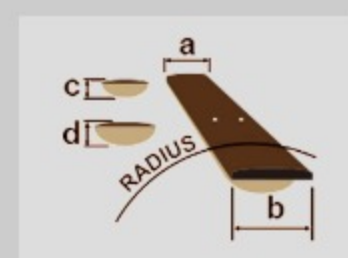

# SR506E

COLOR VARIATION :

BM : Brown Mahogany

SHARE :

### SPECS

neck type	SR6 / 5pc Jatoba/Walnut neck
top/back/body	Okoume body
fretboard	Rosewood fretboard / Abalone oval inlay
fret	Medium frets
number of frets	24
bridge	Accu-cast B506 bridge
string space	16.5mm
neck pickup	Bartolini® BH2 neck pickup (Passive)
bridge pickup	Bartolini® BH2 bridge pickup (Passive)
equaliser	Ibanez Custom Electronics 3-band EQ w/ EQ bypass switch (passive tone control on treble pot), 3-way Mid frequency switch
factory tuning	1C,2G,3D,4A,5E,6B
strings	D'Addario® EXL165 + .032/.130
string gauge	.032/.045/.065/.085/.105/.130
hardware color	Black

### NECK DIMENSIONS

Scale :	864mm
a : Width	54mm at NUT
b : Width	83mm at 24F
c : Thickness	19.5mm at 1F
d : Thickness	21.5mm at 12F
Radius :	400mmR

DESCRIPTION +