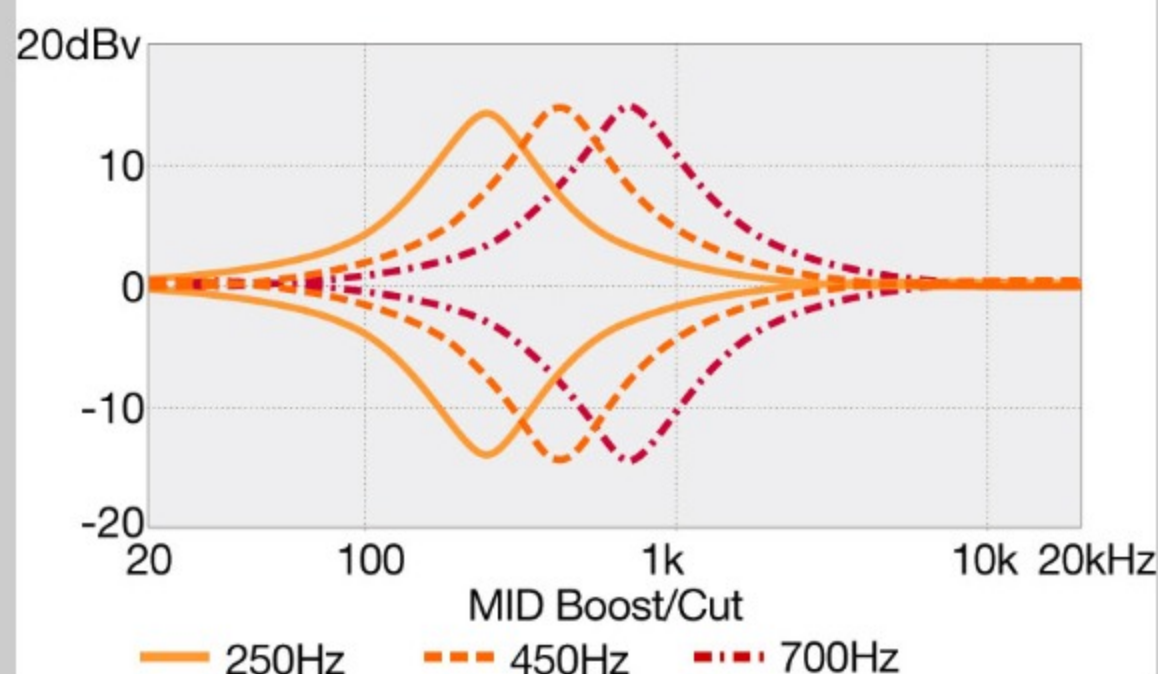

FREQUENCY RESPONSE