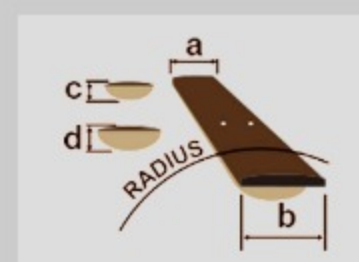

SR506E

COLOR VARIATION :

BM : Brown Mahogany

SPEC

SPECS

neck type	SR6 / 5pc Jatoba/Walnut neck
top/back/body	Okoume body
fretboard	Rosewood fretboard / Abalone oval inlay
fret	Medium frets
number of frets	24
bridge	Accu-cast B506 bridge
string space	16.5mm
neck pickup	Bartolini® BH2 neck pickup (Passive)
bridge pickup	Bartolini® BH2 bridge pickup (Passive)
equaliser	Ibanez Custom Electronics 3-band EQ w/ EQ bypass switch (passive tone control on treble pot), 3-way Mid frequency switch
factory tuning	1C,2G,3D,4A,5E,6B
strings	D'Addario® EXL165 + .032/.130
string gauge	.032/.045/.065/.085/.105/.130
hardware color	Black

NECK DIMENSIONS

Scale :	864mm/34"
a : Width	54mm at NUT
b : Width	83mm at 24F
c : Thickness	19.5mm at 1F
d : Thickness	21.5mm at 12F
Radius :	400mmR

DESCRIPTION +

CONTROLS

DESCRIPTION +

FREQUENCY RESPONSE

DESCRIPTION +