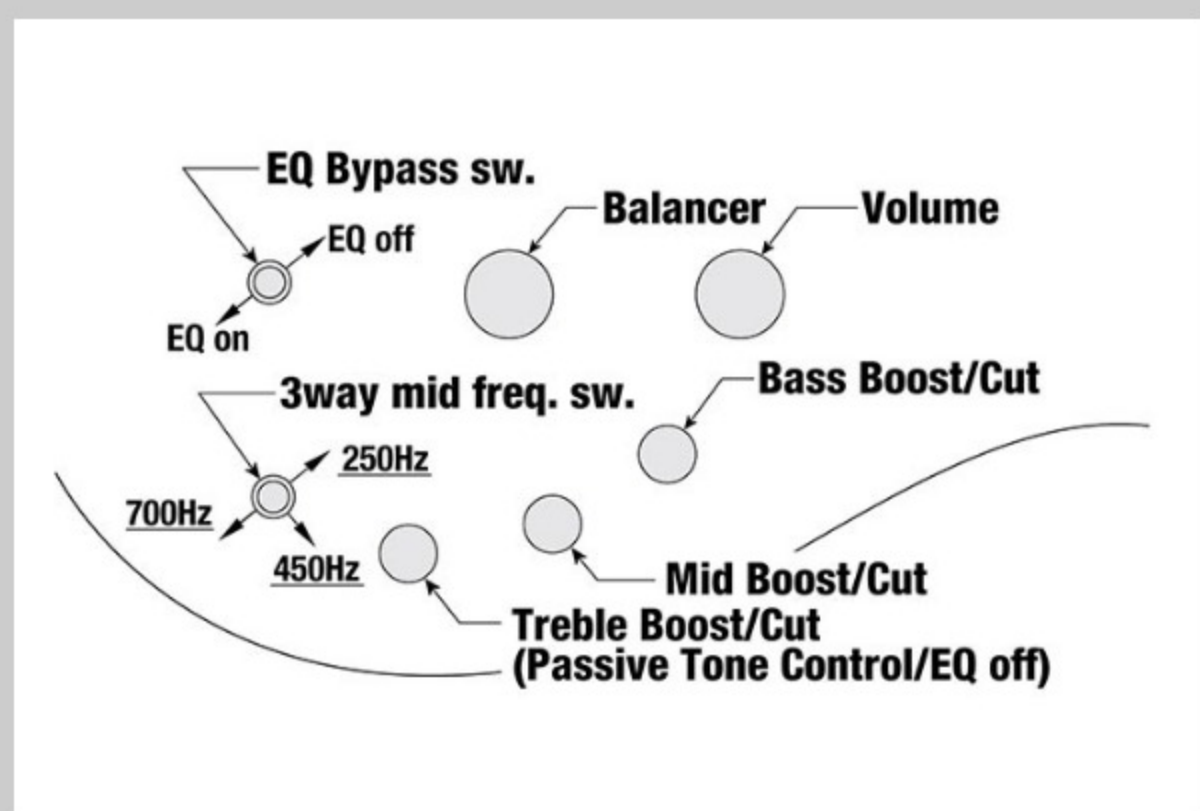

SR506E

COLOR VARIATION :

BM : Brown Mahogany

SPEC

SPECS

neck type	SR6 / 5pc Jatoba/Walnut neck
top/back/body	Okoume body
fretboard	Rosewood fretboard / Abalone oval inlay
fret	Medium frets
number of frets	24
bridge	Accu-cast B506 bridge
string space	16.5mm
neck pickup	Bartolini® BH2 neck pickup (Passive)
bridge pickup	Bartolini® BH2 bridge pickup (Passive)
equaliser	Ibanez Custom Electronics 3-band EQ w/ EQ bypass switch (passive tone control on treble pot), 3-way Mid frequency switch
factory tuning	1C,2G,3D,4A,5E,6B
strings	D'Addario® EXL165 + .032/.130
string gauge	.032/.045/.065/.085/.105/.130
hardware color	Black

NECK DIMENSIONS

Scale :	864mm/34"
a : Width	54mm at NUT
b : Width	83mm at 24F
c : Thickness	19.5mm at 1F
d : Thickness	21.5mm at 12F
Radius :	400mmR

DESCRIPTION +

CONTROLS

DESCRIPTION +

FREQUENCY RESPONSE

DESCRIPTION +