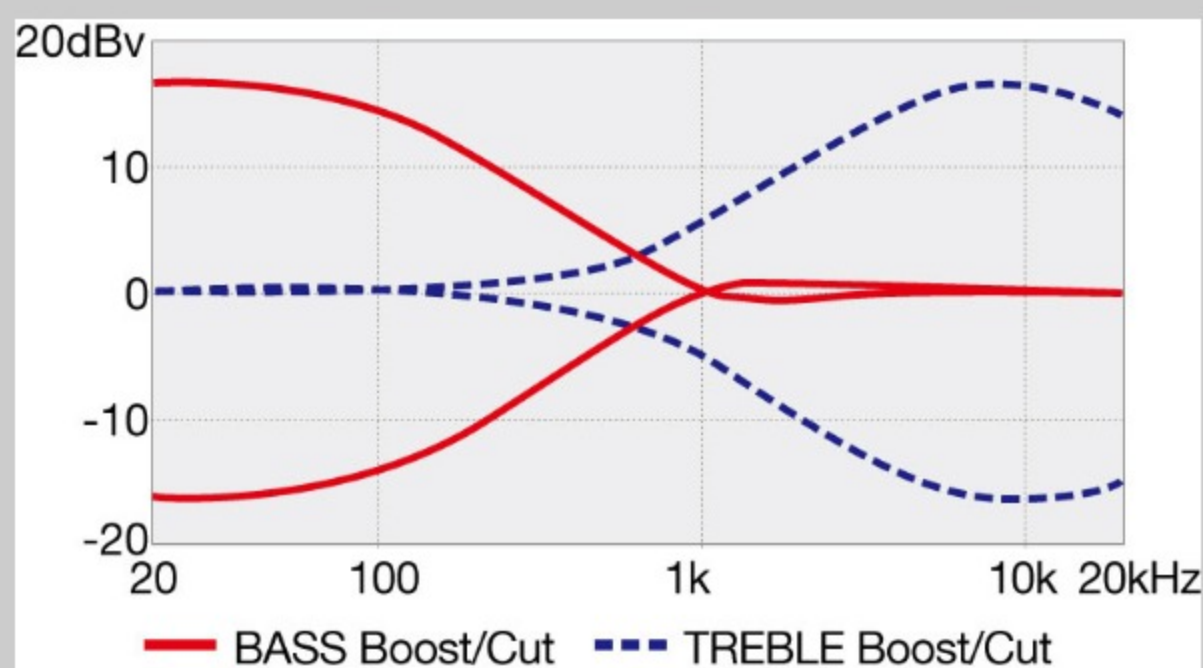

FREQUENCY RESPONSE

DESCRIPTION +

OTHER FEATURES

Recommended Case	MB300C
Recommended Bag	IBB540-BK