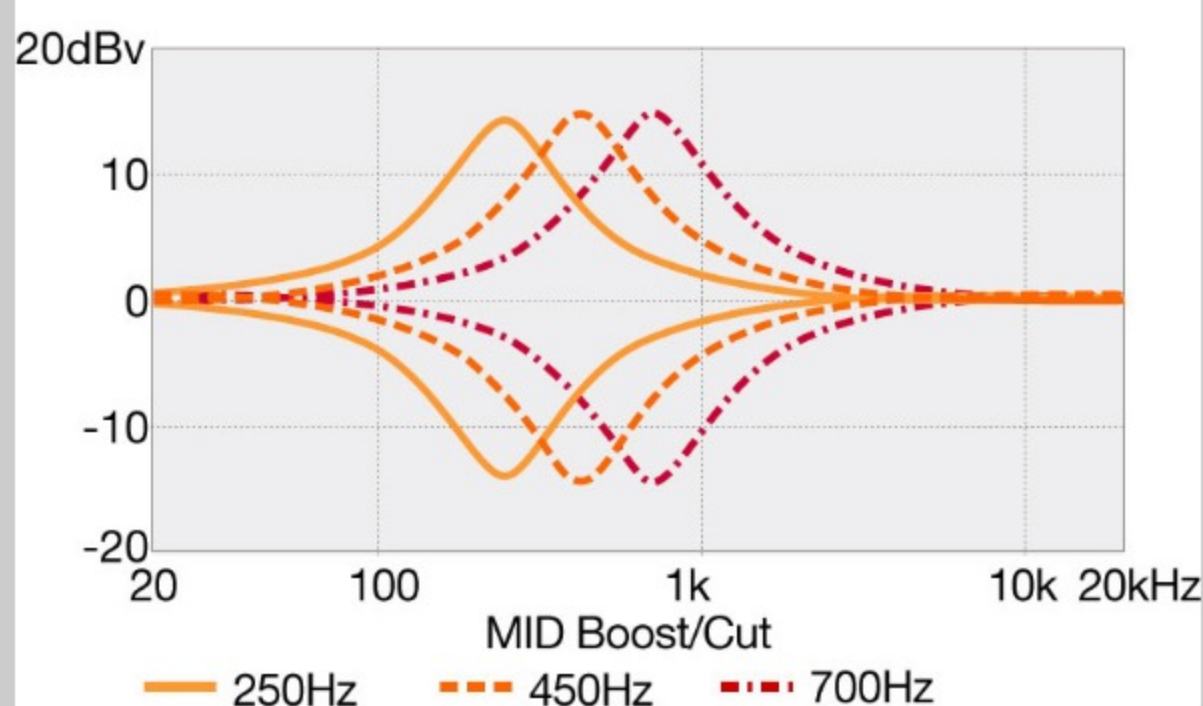

SR506E

COLOR VARIATION :

BM : Brown Mahogany

SPEC

SPECS

neck type	SR6 / 5pc Jatoba/Walnut neck
top/back/body	Okoume body
fretboard	Rosewood fretboard / Abalone oval inlay
fret	Medium frets
number of frets	24
bridge	Accu-cast B506 bridge
string space	16.5mm
neck pickup	Bartolini® BH2 neck pickup (Passive)
bridge pickup	Bartolini® BH2 bridge pickup (Passive)
equaliser	Ibanez Custom Electronics 3-band EQ w/ EQ bypass switch (passive tone control on treble pot), 3-way Mid frequency switch
factory tuning	1C,2G,3D,4A,5E,6B
strings	D'Addario® EXL165 + .032/.130
string gauge	.032/.045/.065/.085/.105/.130
hardware color	Black

NECK DIMENSIONS

Scale :	864mm/34"
a : Width	54mm at NUT
b : Width	83mm at 24F
c : Thickness	19.5mm at 1F
d : Thickness	21.5mm at 12F
Radius :	400mmR

DESCRIPTION +

CONTROLS

DESCRIPTION +

FREQUENCY RESPONSE

DESCRIPTION +