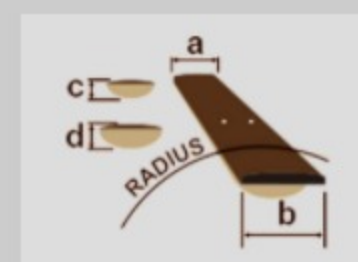

# SR5CMLTD *Premium*

COLOR VARIATION : 

CIL : Caribbean Islet Low Gloss

SHARE :  

### SPECS

neck type	Atlas-5 / 5pc Panga Panga/Purpleheart neck w/KTS™ TITANIUM rods
top/back/body	Curly Maple/Ash/Walnut body
fretboard	Bound Panga Panga fretboard / Abalone oval inlay
fret	Medium frets / Premium fret edge treatment
number of frets	24
bridge	MR55 bridge
string space	16.5mm
neck pickup	Nordstrand™ Big Single wood covered neck pickup (Passive)
bridge pickup	Nordstrand™ Big Single wood coverd bridge pickup (Passive)
equaliser	Ibanez Custom Electronics 3-band EQ w/ EQ bypass switch (passive tone control on treble pot), 3-way Mid frequency switch
factory tuning	1G,2D,3A,4E,5B
strings	D'Addario® EXL165 + .130
string gauge	.045/.065/.085/.105/.130
nut	Graph Tech® BLACK TUSQ XL® nut
hardware color	Black

### NECK DIMENSIONS

Scale :	864mm
a : Width	45mm at NUT
b : Width	68mm at 24F
c : Thickness	19.5mm at 1F
d : Thickness	21.5mm at 12F
Radius :	305mmR

DESCRIPTION +