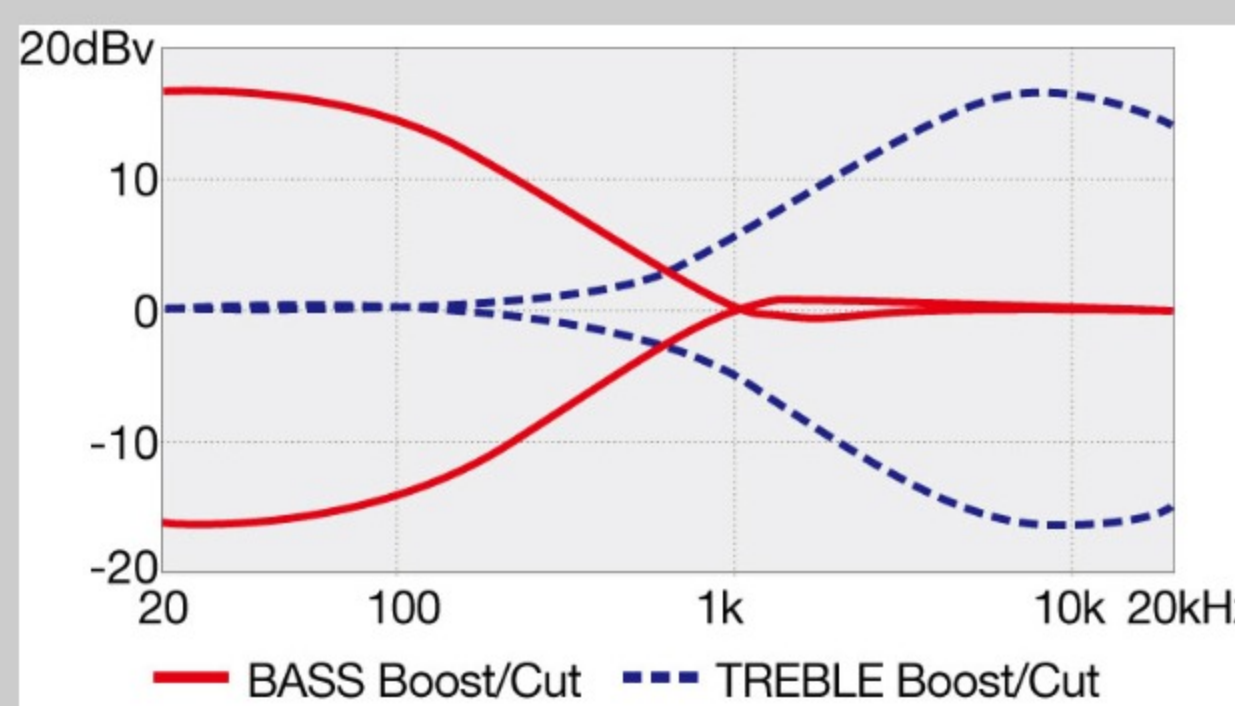

NECK DIMENSIONS

Scale :	864mm
a : Width	45mm at NUT
b : Width	68mm at 24F
c : Thickness	19.5mm at 1F
d : Thickness	21.5mm at 17F
Radius :	305mmR

DESCRIPTION +

CONTROLS

DESCRIPTION +

FREQUENCY RESPONSE

DESCRIPTION +