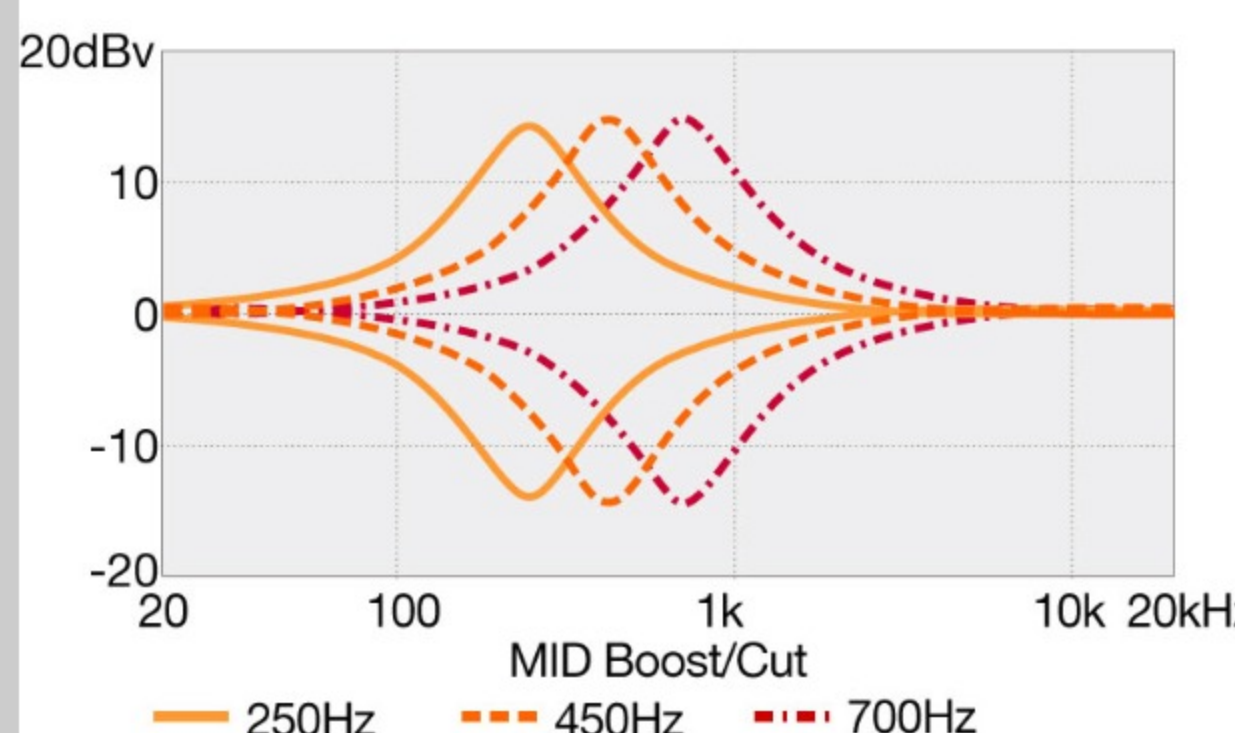

SR5FMDX2 *Premium*

SR

COLOR VARIATION :

NTL : Natural Low Gloss

SHARE :

SPEC

SPECS

neck type	Atlas-5 / 5pc Panga Panga/Purpleheart neck w/KTS™ TITANIUM rods
top/back/body	Flamed Maple/Ash top / African Mahogany body
fretboard	Flamed Maple fretboard / Abalone oval inlay
fret	Medium frets / Premium fret edge treatment
number of frets	24
bridge	MR5S bridge
string space	16.5mm
neck pickup	Nordstrand™ Big Single wood covered neck pickup (Passive)
bridge pickup	Nordstrand™ Big Single wood covered bridge pickup (Passive)
equaliser	Ibanez Custom Electronics 3-band EQ w/EQ bypass switch (passive tone control on treble pot), 3-way Mid frequency switch
factory tuning	1G,2D,3A,4E,5B
strings	D'Addario® EXL165 + .130
string gauge	.045/.065/.085/.105/.130
nut	Graph Tech® BLACK TUSQ XL® nut
hardware color	Black

NECK DIMENSIONS

Scale :	864mm
a : Width	45mm at NUT
b : Width	68mm at 24F
c : Thickness	19.5mm at 1F
d : Thickness	21.5mm at 17F
Radius :	305mmR

DESCRIPTION +

CONTROLS

DESCRIPTION +

FREQUENCY RESPONSE

DESCRIPTION +