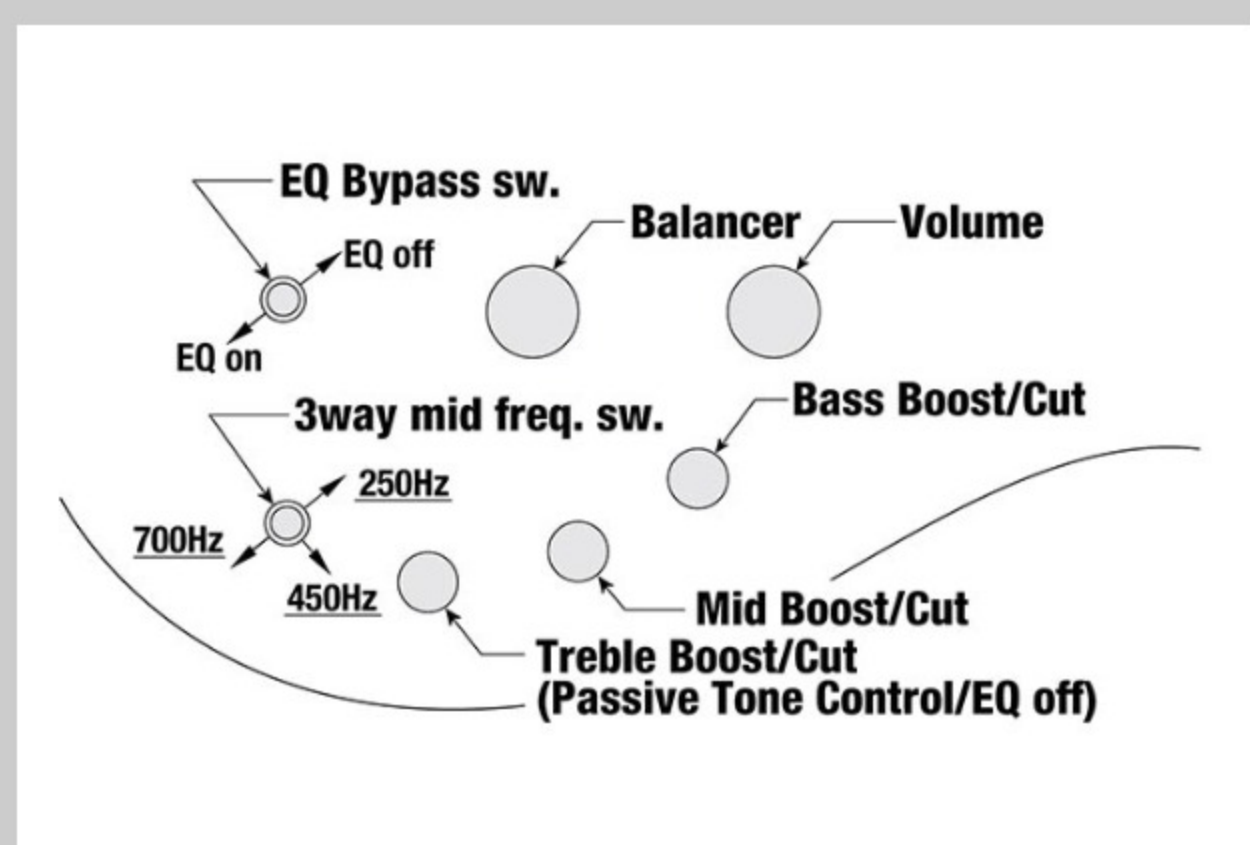

SR5FMDX2 *Premium*

SR

COLOR VARIATION :

NTL : Natural Low Gloss

SHARE :

SPEC

SPECS

neck type	Atlas-5 / 5pc Panga Panga/Purpleheart neck w/KTS™ TITANIUM rods
top/back/body	Flamed Maple/Ash top / African Mahogany body
fretboard	Flamed Maple fretboard / Abalone oval inlay
fret	Medium frets / Premium fret edge treatment
number of frets	24
bridge	MR5S bridge
string space	16.5mm
neck pickup	Nordstrand™ Big Single wood covered neck pickup (Passive)
bridge pickup	Nordstrand™ Big Single wood covered bridge pickup (Passive)
equaliser	Ibanez Custom Electronics 3-band EQ w/EQ bypass switch (passive tone control on treble pot), 3-way Mid frequency switch
factory tuning	1G,2D,3A,4E,5B
strings	D'Addario® EXL165 + .130
string gauge	.045/.065/.085/.105/.130
nut	Graph Tech® BLACK TUSQ XL® nut
hardware color	Black

NECK DIMENSIONS

Scale :	864mm
a : Width	45mm at NUT
b : Width	68mm at 24F
c : Thickness	19.5mm at 1F
d : Thickness	21.5mm at 17F
Radius :	305mmR

DESCRIPTION +

CONTROLS

DESCRIPTION +

FREQUENCY RESPONSE

DESCRIPTION +