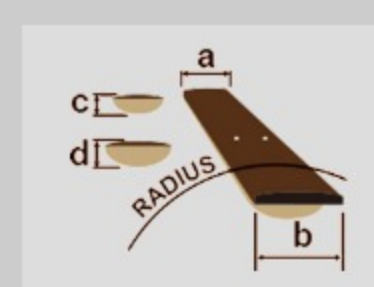

SR5FMDX2 *Premium*

SR

COLOR VARIATION :

NTL : Natural Low Gloss

SHARE :

SPEC

SPECS

neck type	Atlas-5 / 5pc Panga Panga/Purpleheart neck w/KTS™ TITANIUM rods
top/back/body	Flamed Maple/Ash top / African Mahogany body
fretboard	Flamed Maple fretboard / Abalone oval inlay
fret	Medium frets / Premium fret edge treatment
number of frets	24
bridge	MR5S bridge
string space	16.5mm
neck pickup	Nordstrand™ Big Single wood covered neck pickup (Passive)
bridge pickup	Nordstrand™ Big Single wood covered bridge pickup (Passive)
equaliser	Ibanez Custom Electronics 3-band EQ w/EQ bypass switch (passive tone control on treble pot), 3-way Mid frequency switch
factory tuning	1G,2D,3A,4E,5B
strings	D'Addario® EXL165 + .130
string gauge	.045/.065/.085/.105/.130
nut	Graph Tech® BLACK TUSQ XL® nut
hardware color	Black

NECK DIMENSIONS

Scale :	864mm
a : Width	45mm at NUT
b : Width	68mm at 24F
c : Thickness	19.5mm at 1F
d : Thickness	21.5mm at 17F
Radius :	305mmR

DESCRIPTION +

CONTROLS

DESCRIPTION +

FREQUENCY RESPONSE

DESCRIPTION +