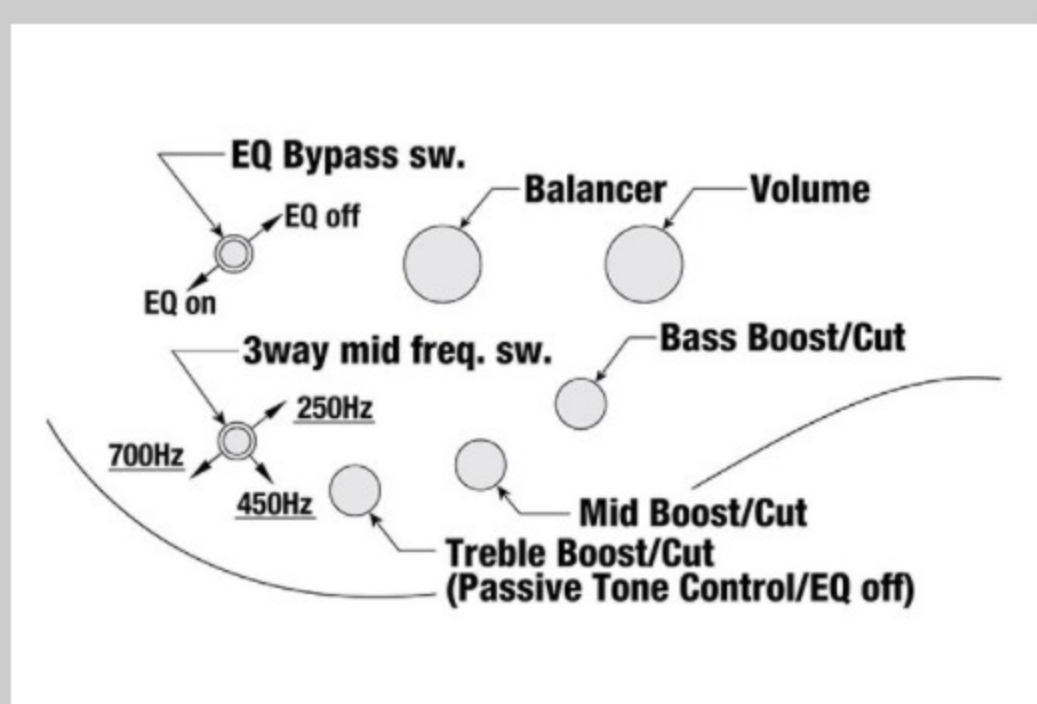

SR5FMDX *Premium*

SR

COLOR VARIATION : 
 EGL : Emerald Green Low Gloss

SHARE :  

SPEC

SPECS

neck type	Atlas-5 / 5pc Panga Panga/Purpleheart neck w/KTS™ TITANIUM rods
top/back/body	Flamed Maple/Bubinga top / Flamed Maple/Bubinga back / Ash body
fretboard	Birdseye Maple fretboard / Green oval inlay
fret	Medium frets / Premium fret edge treatment
number of frets	24
bridge	MR55 bridge
string space	16.5mm
neck pickup	Nordstrand™ Big Break neck pickup (Passive)
bridge pickup	Nordstrand™ Big Break bridge pickup (Passive)
equaliser	Ibanez Custom Electronics 3-band EQ w/ EQ bypass switch (passive tone control on treble pot) & 3-way Mid frequency switch
factory tuning	1G,2D,3A,4E,5B
strings	D'Addario® EXL165 + .130
string gauge	.045/.065/.085/.105/.130
nut	Graph Tech® BLACK TUSQ XL® nut
hardware color	Gold

NECK DIMENSIONS

Scale :	864mm
a : Width	45mm at NUT
b : Width	68mm at 24F
c : Thickness	19.5mm at 1F
d : Thickness	21.5mm at 12F
Radius :	305mmR

DESCRIPTION +

CONTROLS

DESCRIPTION +

FREQUENCY RESPONSE

DESCRIPTION +