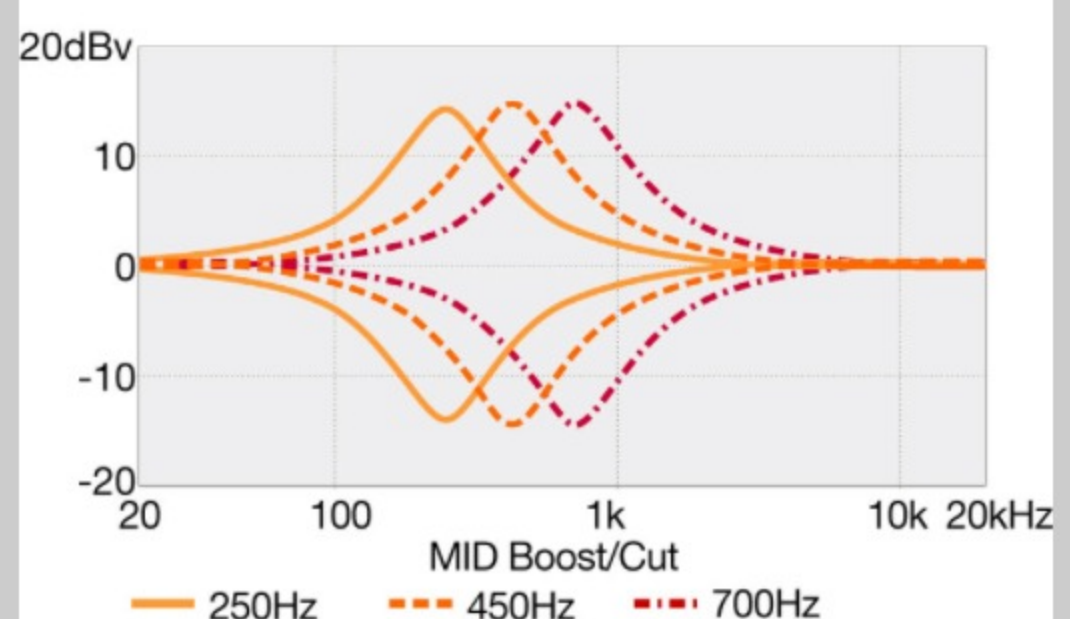

SR5FMDX *Premium*

SR

COLOR VARIATION : 
 EGL : Emerald Green Low Gloss

SHARE :  

SPEC

SPECS

neck type	Atlas-5 / 5pc Panga Panga/Purpleheart neck w/KTS™ TITANIUM rods
top/back/body	Flamed Maple/Bubinga top / Flamed Maple/Bubinga back / Ash body
fretboard	Birdseye Maple fretboard / Green oval inlay
fret	Medium frets / Premium fret edge treatment
number of frets	24
bridge	MR55 bridge
string space	16.5mm
neck pickup	Nordstrand™ Big Break neck pickup (Passive)
bridge pickup	Nordstrand™ Big Break bridge pickup (Passive)
equaliser	Ibanez Custom Electronics 3-band EQ w/ EQ bypass switch (passive tone control on treble pot) & 3-way Mid frequency switch
factory tuning	1G,2D,3A,4E,5B
strings	D'Addario® EXL165 + .130
string gauge	.045/.065/.085/.105/.130
nut	Graph Tech® BLACK TUSQ XL® nut
hardware color	Gold

NECK DIMENSIONS

Scale :	864mm
a : Width	45mm at NUT
b : Width	68mm at 24F
c : Thickness	19.5mm at 1F
d : Thickness	21.5mm at 12F
Radius :	305mmR

DESCRIPTION +

CONTROLS

DESCRIPTION +

FREQUENCY RESPONSE

DESCRIPTION +