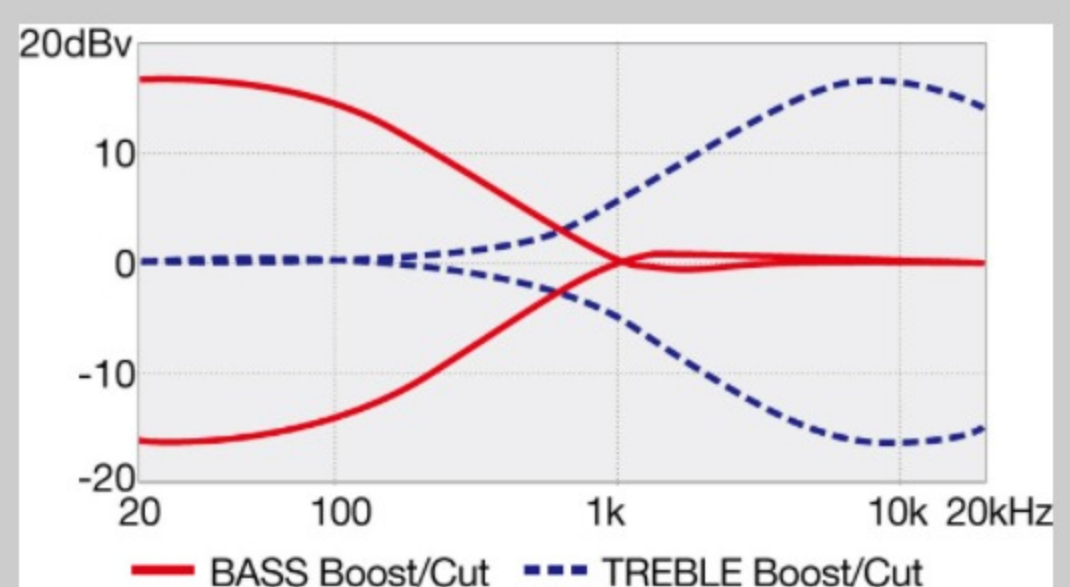

FREQUENCY RESPONSE

DESCRIPTION +

OTHER FEATURES

Recommended Case	MRB500C
Gig bag included	
Gotoh® machine heads