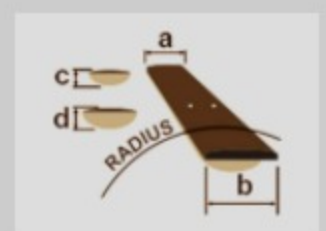

SR5FMDX *Premium*

SR

COLOR VARIATION : 
 EGL : Emerald Green Low Gloss

SHARE :  

SPEC

SPECS

neck type	Atlas-5 / 5pc Panga Panga/Purpleheart neck w/KTS™ TITANIUM rods
top/back/body	Flamed Maple/Bubinga top / Flamed Maple/Bubinga back / Ash body
fretboard	Birdseye Maple fretboard / Green oval inlay
fret	Medium frets / Premium fret edge treatment
number of frets	24
bridge	MR55 bridge
string space	16.5mm
neck pickup	Nordstrand™ Big Break neck pickup (Passive)
bridge pickup	Nordstrand™ Big Break bridge pickup (Passive)
equaliser	Ibanez Custom Electronics 3-band EQ w/ EQ bypass switch (passive tone control on treble pot) & 3-way Mid frequency switch
factory tuning	1G,2D,3A,4E,5B
strings	D'Addario® EXL165 + .130
string gauge	.045/.065/.085/.105/.130
nut	Graph Tech® BLACK TUSQ XL® nut
hardware color	Gold

NECK DIMENSIONS

Scale :	864mm
a : Width	45mm at NUT
b : Width	68mm at 24F
c : Thickness	19.5mm at 1F
d : Thickness	21.5mm at 12F
Radius :	305mmR

DESCRIPTION +

CONTROLS

DESCRIPTION +

FREQUENCY RESPONSE

DESCRIPTION +