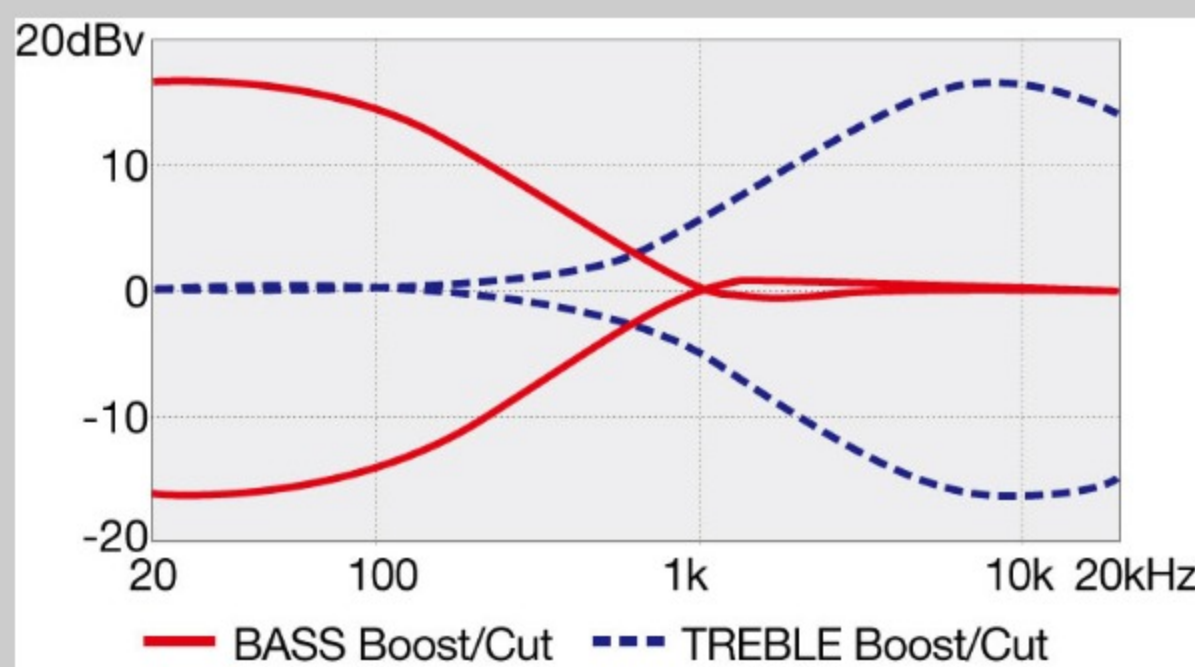

NECK DIMENSIONS

Scale :	864mm/34"
a : Width	45mm at NUT
b : Width	68mm at 24F
c : Thickness	19.5mm at 1F
d : Thickness	21.5mm at 12F
Radius :	305mmR

DESCRIPTION +

CONTROLS

DESCRIPTION +

FREQUENCY RESPONSE

DESCRIPTION +