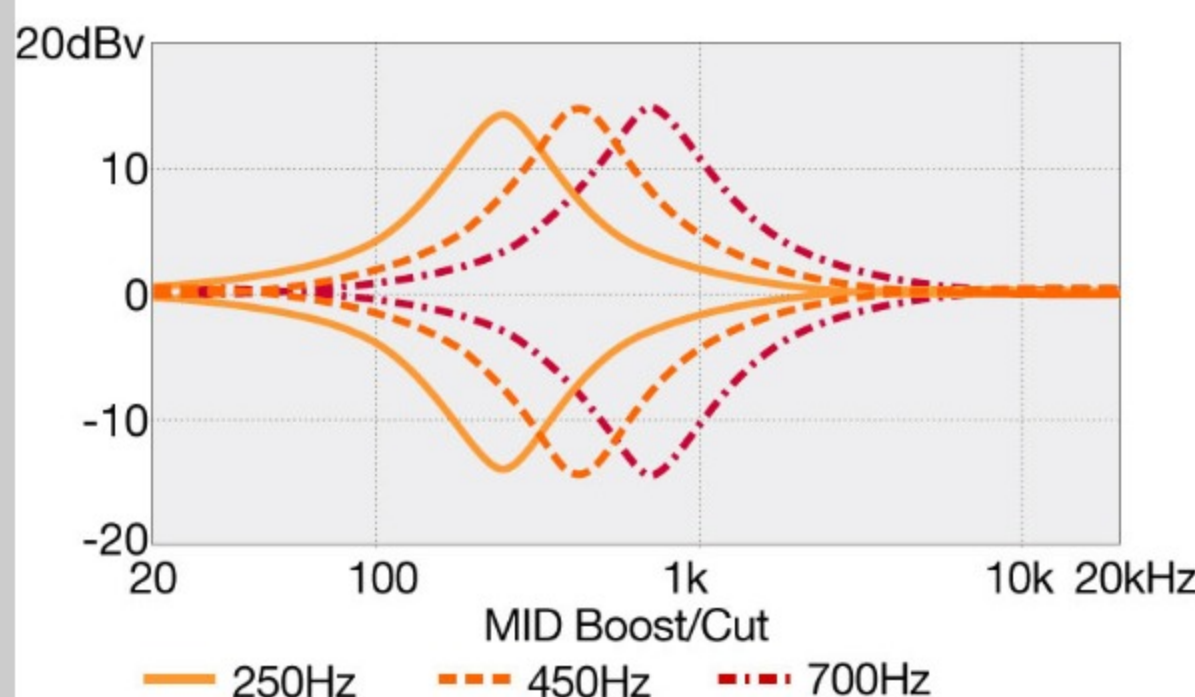

SR5FMDX *Premium*

COLOR VARIATION : 

EGL : Emerald Green Low Gloss

SPEC

SPECS

neck type	Atlas-5 / 5pc Panga Panga/Purpleheart neck w/KTS™ TITANIUM rods
top/back/body	Flamed Maple/Bubinga top / Flamed Maple/Bubinga back / Ash body
fretboard	Birdseye Maple fretboard / Green oval inlay
fret	Medium frets / Premium fret edge treatment
number of frets	24
bridge	MR5S bridge
string space	16.5mm
neck pickup	Nordstrand™ Big Break neck pickup (Passive)
bridge pickup	Nordstrand™ Big Break bridge pickup (Passive)
equaliser	Ibanez Custom Electronics 3-band EQ w/ EQ bypass switch (passive tone control on treble pot) & 3-way Mid frequency switch
factory tuning	1G,2D,3A,4E,5B
strings	D'Addario® EXL165 + .130
string gauge	.045/.065/.085/.105/.130
nut	Graph Tech® BLACK TUSQ XL® nut
hardware color	Gold

NECK DIMENSIONS

Scale :	864mm/34"
a : Width	45mm at NUT
b : Width	68mm at 24F
c : Thickness	19.5mm at 1F
d : Thickness	21.5mm at 12F
Radius :	305mmR

DESCRIPTION +

CONTROLS

DESCRIPTION +

FREQUENCY RESPONSE

DESCRIPTION +