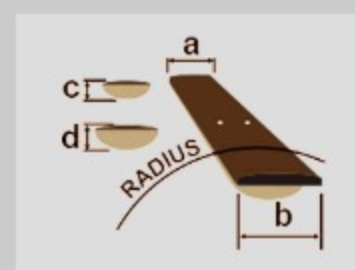

SR5FMDX *Premium*

COLOR VARIATION : 

EGL : Emerald Green Low Gloss

SPEC

SPECS

neck type	Atlas-5 / 5pc Panga Panga/Purpleheart neck w/KTS™ TITANIUM rods
top/back/body	Flamed Maple/Bubinga top / Flamed Maple/Bubinga back / Ash body
fretboard	Birdseye Maple fretboard / Green oval inlay
fret	Medium frets / Premium fret edge treatment
number of frets	24
bridge	MR5S bridge
string space	16.5mm
neck pickup	Nordstrand™ Big Break neck pickup (Passive)
bridge pickup	Nordstrand™ Big Break bridge pickup (Passive)
equaliser	Ibanez Custom Electronics 3-band EQ w/ EQ bypass switch (passive tone control on treble pot) & 3-way Mid frequency switch
factory tuning	1G,2D,3A,4E,5B
strings	D'Addario® EXL165 + .130
string gauge	.045/.065/.085/.105/.130
nut	Graph Tech® BLACK TUSQ XL® nut
hardware color	Gold

NECK DIMENSIONS

Scale :	864mm/34"
a : Width	45mm at NUT
b : Width	68mm at 24F
c : Thickness	19.5mm at 1F
d : Thickness	21.5mm at 12F
Radius :	305mmR

DESCRIPTION +

CONTROLS

DESCRIPTION +

FREQUENCY RESPONSE

DESCRIPTION +