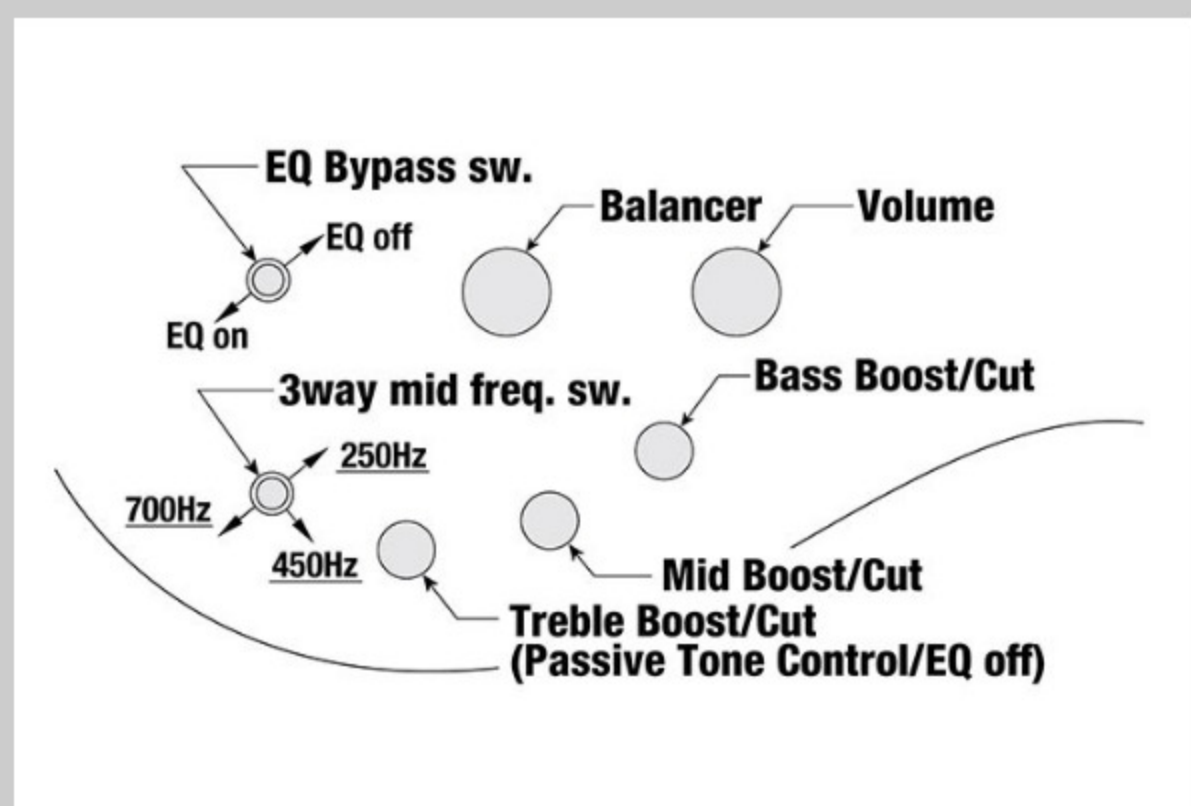

SR5FMDX *Premium*

COLOR VARIATION : 

EGL : Emerald Green Low Gloss

SPEC

SPECS

neck type	Atlas-5 / 5pc Panga Panga/Purpleheart neck w/KTS™ TITANIUM rods
top/back/body	Flamed Maple/Bubinga top / Flamed Maple/Bubinga back / Ash body
fretboard	Birdseye Maple fretboard / Green oval inlay
fret	Medium frets / Premium fret edge treatment
number of frets	24
bridge	MR5S bridge
string space	16.5mm
neck pickup	Nordstrand™ Big Break neck pickup (Passive)
bridge pickup	Nordstrand™ Big Break bridge pickup (Passive)
equaliser	Ibanez Custom Electronics 3-band EQ w/ EQ bypass switch (passive tone control on treble pot) & 3-way Mid frequency switch
factory tuning	1G,2D,3A,4E,5B
strings	D'Addario® EXL165 + .130
string gauge	.045/.065/.085/.105/.130
nut	Graph Tech® BLACK TUSQ XL® nut
hardware color	Gold

NECK DIMENSIONS

Scale :	864mm/34"
a : Width	45mm at NUT
b : Width	68mm at 24F
c : Thickness	19.5mm at 1F
d : Thickness	21.5mm at 12F
Radius :	305mmR

DESCRIPTION +

CONTROLS

DESCRIPTION +

FREQUENCY RESPONSE

DESCRIPTION +