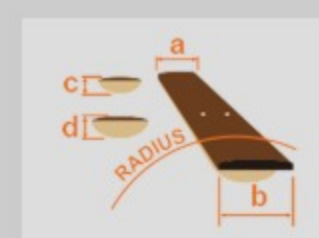

SR5PBLTD *Premium*

SR

DEL : Dragon Eye Burst Low Gloss

COLOR VARIATION :

SHARE :

SPEC

SPEC

neck type	Atlas-5 / 15pc Panga Panga/Maple/Paduak/Purpleheart/Walnut neck w/KTS™ TITANIUM rods
top/back/body	Poplar Burl/Birdseye Maple top / African Mahogany body
fretboard	Roasted Birdseye Maple fretboard / Abalone oval inlay
fret	Medium Stainless Steel frets / Premium fret edge treatment
number of frets	24
bridge	MR5S bridge
string space	16.5mm
neck pickup	Nordstrand™ Big Single neck pickup (Passive)
bridge pickup	Nordstrand™ Big Single bridge pickup (Passive)
equaliser	Ibanez Custom Electronics 3-band EQ w/ EQ bypass switch (passive tone control on treble pot) & 3-way Mid frequency switch
factory tuning	1G,2D,3A,4E,5B
strings	D'Addario® EXL165 + .130
string gauge	.045/.065/.085/.105/.130
nut	Graph Tech® BLACK TUSQ XL® nut
hardware color	Black

NECK DIMENSIONS

Scale :	864mm/34"
a : Width	45mm at NUT
b : Width	68mm at 24F
c : Thickness	19.5mm at 1F
d : Thickness	21.5mm at 12F
Radius :	305mmR

CONTROLS

FREQUENCY RESPONSE

OTHERS

Recommended Case	MB300C
Luminescent side dot inlay	
Gotoh® machine heads	