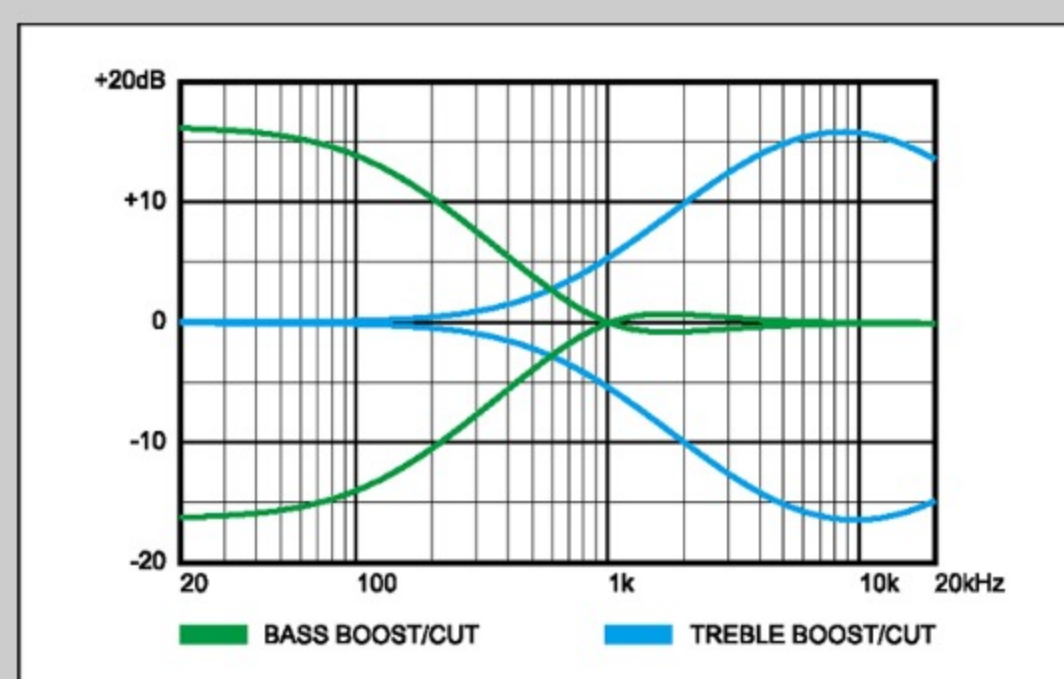

NECK DIMENSIONS

Scale :	864mm/34"
a : Width	45mm at NUT
b : Width	68mm at 24F
c : Thickness	19.5mm at 1F
d : Thickness	21.5mm at 12F
Radius :	305mmR

CONTROLS

FREQUENCY RESPONSE

OTHERS

Recommended Case	MB300C
Luminescent side dot inlay	
Gotoh® machine heads	