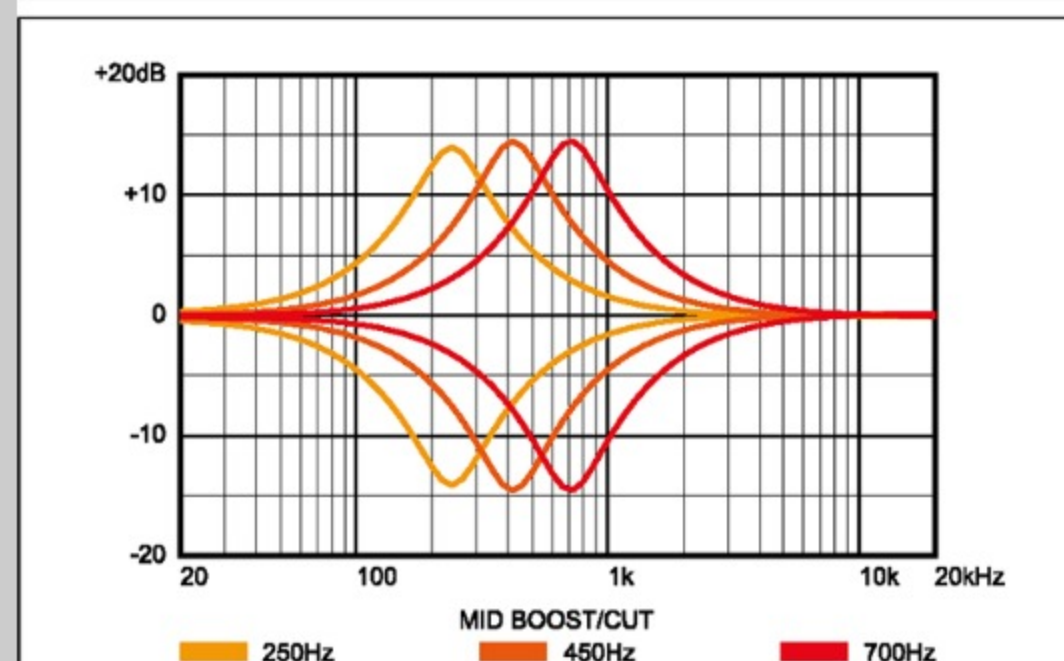

SR5PBLTD *Premium*

SR

DEL : Dragon Eye Burst Low Gloss

COLOR VARIATION :

SHARE :

SPEC

SPEC

neck type	Atlas-5 / 15pc Panga Panga/Maple/Paduak/Purpleheart/Walnut neck w/KTS™ TITANIUM rods
top/back/body	Poplar Burl/Birdseye Maple top / African Mahogany body
fretboard	Roasted Birdseye Maple fretboard / Abalone oval inlay
fret	Medium Stainless Steel frets / Premium fret edge treatment
number of frets	24
bridge	MR5S bridge
string space	16.5mm
neck pickup	Nordstrand™ Big Single neck pickup (Passive)
bridge pickup	Nordstrand™ Big Single bridge pickup (Passive)
equaliser	Ibanez Custom Electronics 3-band EQ w/ EQ bypass switch (passive tone control on treble pot) & 3-way Mid frequency switch
factory tuning	1G,2D,3A,4E,5B
strings	D'Addario® EXL165 + .130
string gauge	.045/.065/.085/.105/.130
nut	Graph Tech® BLACK TUSQ XL® nut
hardware color	Black

NECK DIMENSIONS

Scale :	864mm/34"
a : Width	45mm at NUT
b : Width	68mm at 24F
c : Thickness	19.5mm at 1F
d : Thickness	21.5mm at 12F
Radius :	305mmR

CONTROLS

FREQUENCY RESPONSE

OTHERS

Recommended Case	MB300C
Luminescent side dot inlay	
Gotoh® machine heads	