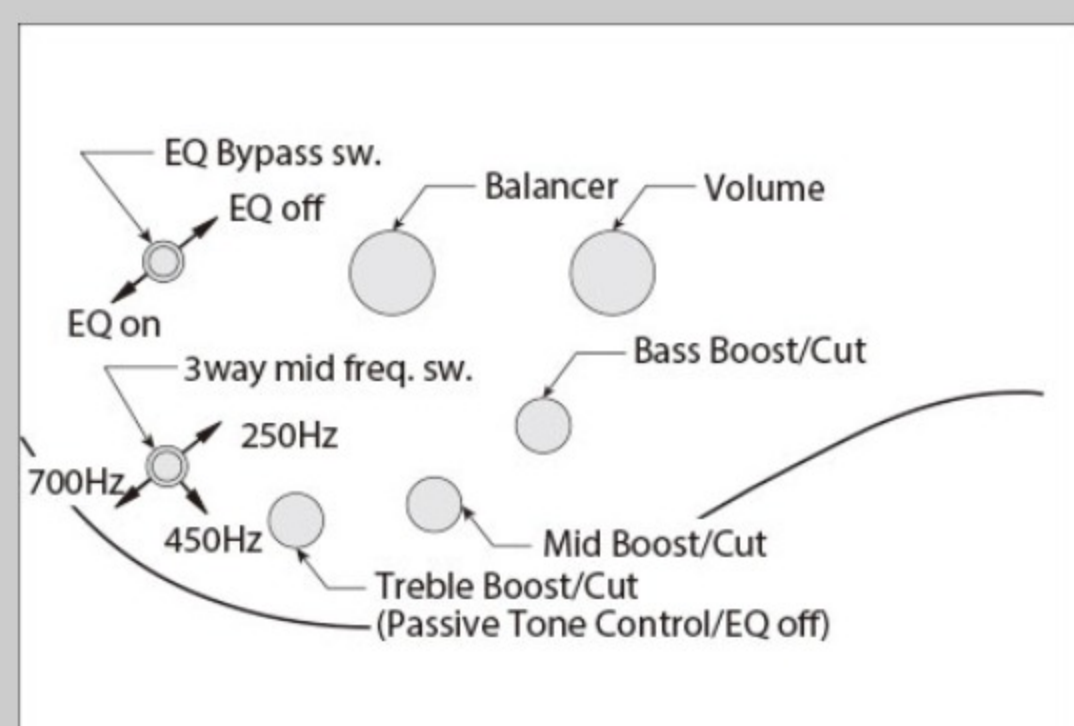

SR5PBLTD *Premium*

SR

DEL : Dragon Eye Burst Low Gloss

COLOR VARIATION :

SHARE :

SPEC

SPEC

neck type	Atlas-5 / 15pc Panga Panga/Maple/Paduak/Purpleheart/Walnut neck w/KTS™ TITANIUM rods
top/back/body	Poplar Burl/Birdseye Maple top / African Mahogany body
fretboard	Roasted Birdseye Maple fretboard / Abalone oval inlay
fret	Medium Stainless Steel frets / Premium fret edge treatment
number of frets	24
bridge	MR5S bridge
string space	16.5mm
neck pickup	Nordstrand™ Big Single neck pickup (Passive)
bridge pickup	Nordstrand™ Big Single bridge pickup (Passive)
equaliser	Ibanez Custom Electronics 3-band EQ w/ EQ bypass switch (passive tone control on treble pot) & 3-way Mid frequency switch
factory tuning	1G,2D,3A,4E,5B
strings	D'Addario® EXL165 + .130
string gauge	.045/.065/.085/.105/.130
nut	Graph Tech® BLACK TUSQ XL® nut
hardware color	Black

NECK DIMENSIONS

Scale :	864mm/34"
a : Width	45mm at NUT
b : Width	68mm at 24F
c : Thickness	19.5mm at 1F
d : Thickness	21.5mm at 12F
Radius :	305mmR

CONTROLS

FREQUENCY RESPONSE

OTHERS

Recommended Case	MB300C
Luminescent side dot inlay	
Gotoh® machine heads	