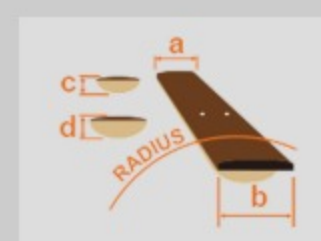

SR600

NTF : Natural Flat

COLOR VARIATION : 

SHARE :  

SPEC

SPEC

neck type	SR4 / 5pc Jatoba/Walnut neck
top/back/body	Ash body
fretboard	Jatoba / Abalone oval inlay
fret	Medium frets
bridge	Accu-cast B300 bridge (19mm string spacing)
neck pickup	Bartolini® MK-1 neck pickup (Passive)
bridge pickup	Bartolini® MK-1 bridge pickup (Passive)
equaliser	Ibanez Custom Electronics 3-band EQ w/Mid frequency switch
hardware color	Black matte

NECK DIMENSIONS

Scale :	864mm/34"
a : Width	38mm at NUT
b : Width	62mm at 24F
c : Thickness	19.5mm at 1F
d : Thickness	21.5mm at 12F
Radius :	305mmR

CONTROLS

FREQUENCY RESPONSE