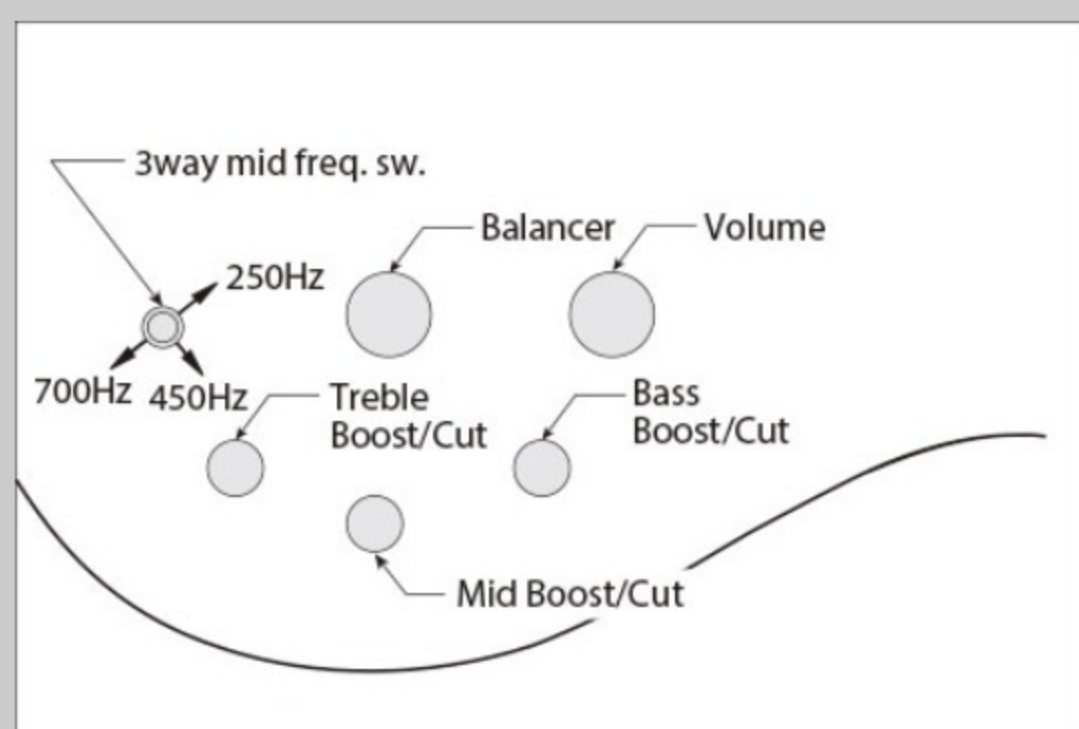

SR600

NTF : Natural Flat

COLOR VARIATION : 

SHARE :  

SPEC

SPEC

neck type	SR4 / 5pc Jatoba/Walnut neck
top/back/body	Ash body
fretboard	Jatoba / Abalone oval inlay
fret	Medium frets
bridge	Accu-cast B300 bridge (19mm string spacing)
neck pickup	Bartolini® MK-1 neck pickup (Passive)
bridge pickup	Bartolini® MK-1 bridge pickup (Passive)
equaliser	Ibanez Custom Electronics 3-band EQ w/Mid frequency switch
hardware color	Black matte

NECK DIMENSIONS

Scale :	864mm/34"
a : Width	38mm at NUT
b : Width	62mm at 24F
c : Thickness	19.5mm at 1F
d : Thickness	21.5mm at 12F
Radius :	305mmR

CONTROLS

FREQUENCY RESPONSE