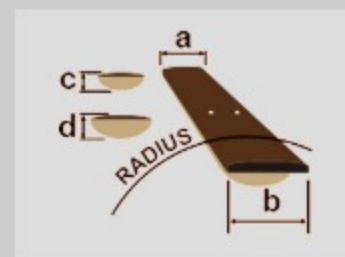

# SR600E

COLOR VARIATION :  

CTF : Cosmic Blue Starburst Flat

SHARE :  

### SPECS

neck type	SR4 / 5pc Jatoba/Walnut neck
top/back/body	Ash body
fretboard	Rosewood fretboard / Abalone oval inlay
fret	Medium frets
number of frets	24
bridge	Accu-cast B500 bridge
string space	19mm
neck pickup	Nordstrand™ Big Break neck pickup (Passive)
bridge pickup	Nordstrand™ Big Break bridge pickup (Passive)
equaliser	Ibanez Custom Electronics 3-band EQ w/ EQ bypass switch (passive tone control on treble pot), 3-way Mid frequency switch
factory tuning	1G,2D,3A,4E
strings	D'Addario® EXL165
string gauge	.045/.065/.085/.105
hardware color	Black

### NECK DIMENSIONS

Scale :	864mm
a : Width	38mm at NUT
b : Width	62mm at 24F
c : Thickness	19.5mm at 1F
d : Thickness	21.5mm at 12F
Radius :	305mmR

DESCRIPTION +