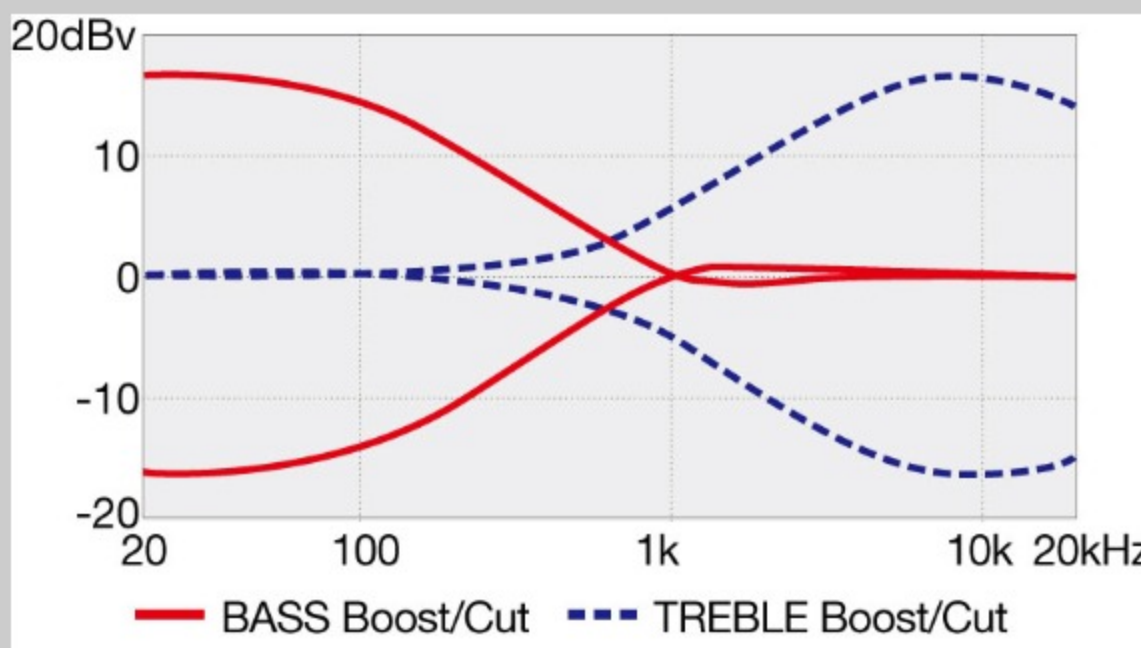

FREQUENCY RESPONSE