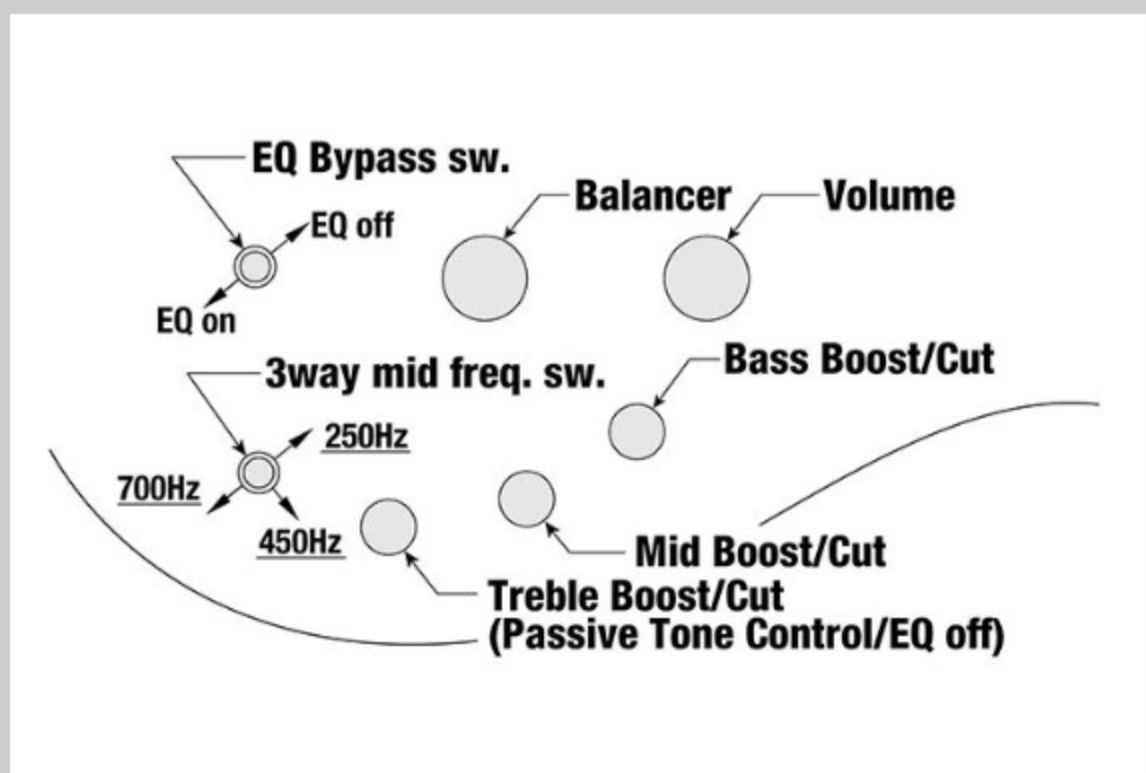

# SR600E

COLOR VARIATION :  

CTF : Cosmic Blue Starburst Flat

SHARE :  

### SPECS

neck type	SR4 / 5pc Jatoba/Walnut neck
top/back/body	Ash body
fretboard	Rosewood fretboard / Abalone oval inlay
fret	Medium frets
number of frets	24
bridge	Accu-cast B500 bridge
string space	19mm
neck pickup	Nordstrand™ Big Break neck pickup (Passive)
bridge pickup	Nordstrand™ Big Break bridge pickup (Passive)
equaliser	Ibanez Custom Electronics 3-band EQ w/ EQ bypass switch (passive tone control on treble pot), 3-way Mid frequency switch
factory tuning	1G,2D,3A,4E
strings	D'Addario® EXL165
string gauge	.045/.065/.085/.105
hardware color	Black

### CONTROLS

DESCRIPTION +