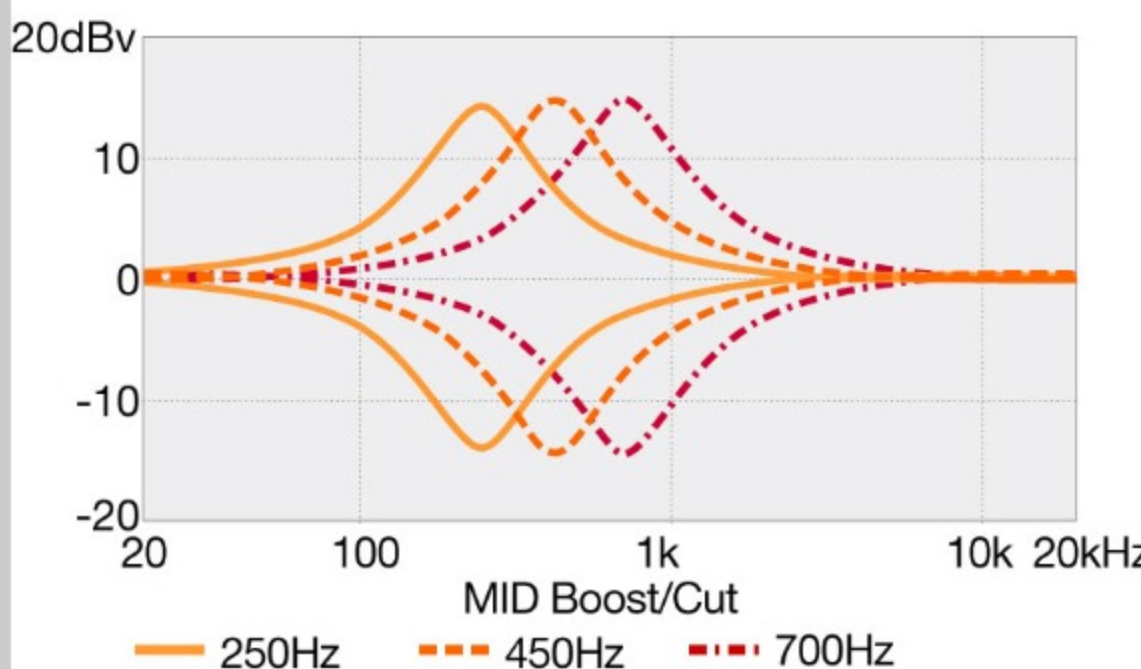

FREQUENCY RESPONSE